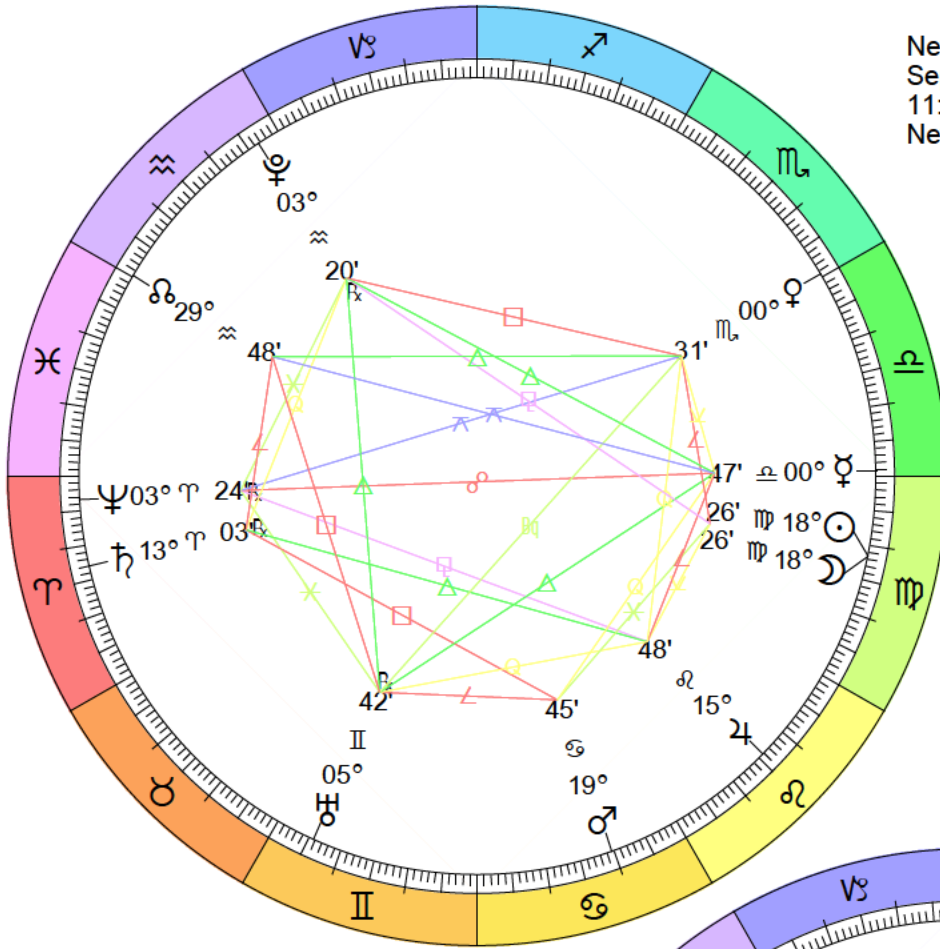

New Moon
 May 16, 2026
 04:02:39 PM EDT
 New York, NY 074W00'23" 40N42'51"

Full Moon (Honey Moon)
 May 31, 2026
 04:46:17 AM EDT
 New York, NY 074W00'23" 40N42'51"

New Moon
 Jun 14, 2026
 10:54:58 PM EDT
 New York, NY 074W00'23" 40N42'51"

Full Moon (Buck Moon)
 Jun 29, 2026
 07:58:07 PM EDT
 New York, NY 074W00'23" 40N42'51"

New Moon
Eclipse (Total)
Aug 12, 2026
01:37:49 PM EDT
New York, NY 074W00'23" 40N42'51"

Full Moon (Harvest Moon)
Eclipse (Umbral)
Aug 28, 2026
00:19:07 AM EDT
New York, NY 074W00'23" 40N42'51"

New Moon
 Oct 10, 2026
 11:50:24 AM EDT
 New York, NY 074W00'23" 40N42'51"

Full Moon (Frost Moon)
 Oct 26, 2026
 00:12:35 AM EDT
 New York, NY 074W00'23" 40N42'51"

Full Moon (Cold Moon)
 Nov 24, 2026
 09:54:08 AM EST
 New York, NY 074W00'23" 40N42'51"

New Moon
Dec 8, 2026
07:52:57 PM EST
New York, NY 074W00'23" 40N42'51"

Full Moon (Wolf Moon)
Dec 23, 2026
08:29:21 PM EST
New York, NY 074W00'23" 40N42'51"