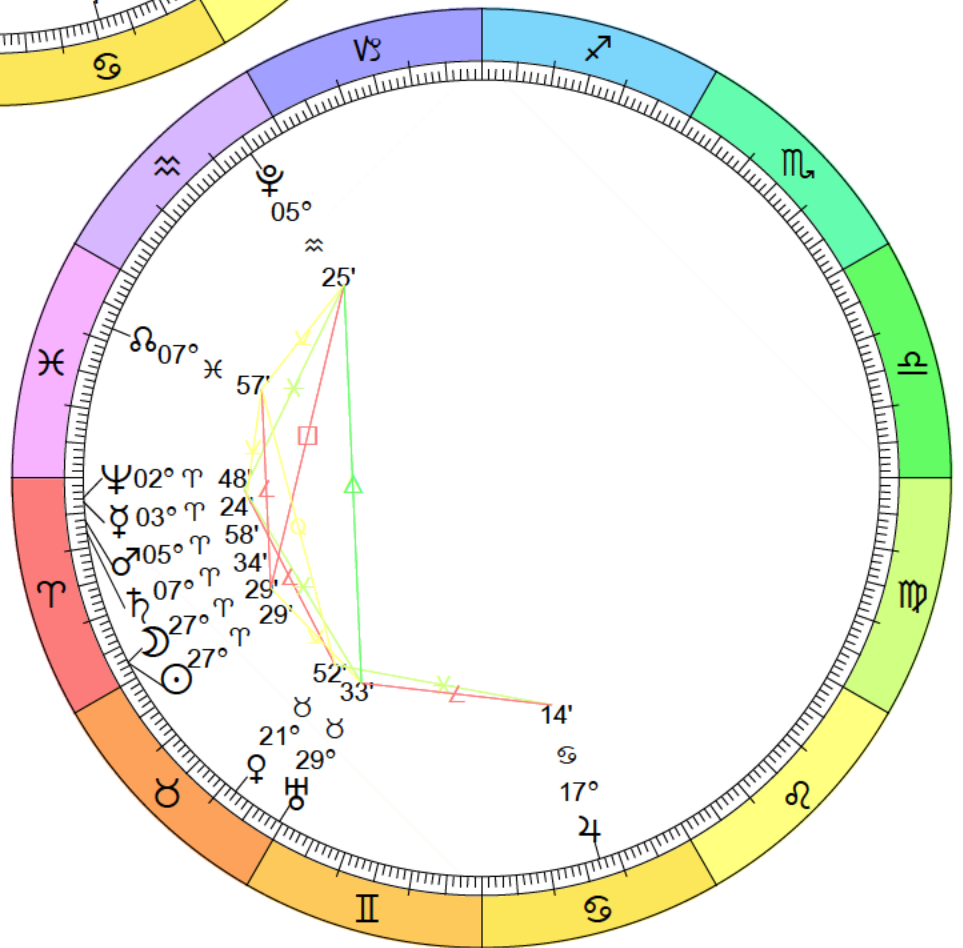

Full Moon (Egg Moon)
 Apr 1, 2026
 10:13:22 PM EDT
 New York, NY 074W00'23" 40N42'51"

New Moon
 Apr 17, 2026
 07:53:11 AM EDT
 New York, NY 074W00'23" 40N42'51"

Full Moon (Flower Moon)
 May 1, 2026
 01:23:52 PM EDT
 New York, NY 074W00'23" 40N42'51"

New Moon
 May 16, 2026
 04:02:39 PM EDT
 New York, NY 074W00'23" 40N42'51"

Full Moon (Honey Moon)
 May 31, 2026
 04:46:17 AM EDT
 New York, NY 074W00'23" 40N42'51"

New Moon
 Jun 14, 2026
 10:54:58 PM EDT
 New York, NY 074W00'23" 40N42'51"

New Moon
 Oct 10, 2026
 11:50:24 AM EDT
 New York, NY 074W00'23" 40N42'51"

Full Moon (Frost Moon)
 Oct 26, 2026
 00:12:35 AM EDT
 New York, NY 074W00'23" 40N42'51"

Full Moon (Cold Moon)
 Nov 24, 2026
 09:54:08 AM EST
 New York, NY 074W00'23" 40N42'51"

New Moon
Dec 8, 2026
07:52:57 PM EST
New York, NY 074W00'23" 40N42'51"

Full Moon (Wolf Moon)
Dec 23, 2026
08:29:21 PM EST
New York, NY 074W00'23" 40N42'51"