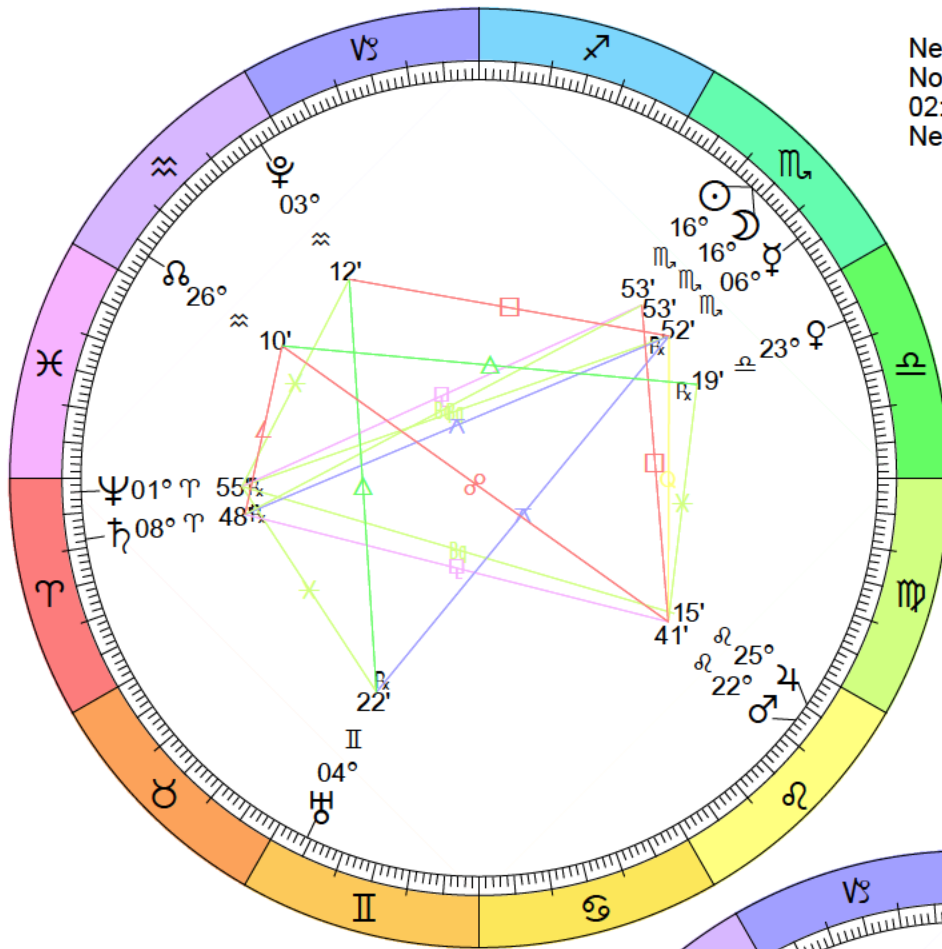

New Moon
 May 16, 2026
 04:02:39 PM EDT
 New York, NY 074W00'23" 40N42'51"

Full Moon (Honey Moon)
 May 31, 2026
 04:46:17 AM EDT
 New York, NY 074W00'23" 40N42'51"

New Moon
 Jun 14, 2026
 10:54:58 PM EDT
 New York, NY 074W00'23" 40N42'51"

Full Moon (Buck Moon)
 Jun 29, 2026
 07:58:07 PM EDT
 New York, NY 074W00'23" 40N42'51"

New Moon
Eclipse (Total)
Aug 12, 2026
01:37:49 PM EDT
New York, NY 074W00'23" 40N42'51"

Full Moon (Harvest Moon)
Eclipse (Umbral)
Aug 28, 2026
00:19:07 AM EDT
New York, NY 074W00'23" 40N42'51"

New Moon
 Oct 10, 2026
 11:50:24 AM EDT
 New York, NY 074W00'23" 40N42'51"

Full Moon (Frost Moon)
 Oct 26, 2026
 00:12:35 AM EDT
 New York, NY 074W00'23" 40N42'51"

Full Moon (Cold Moon)
 Nov 24, 2026
 09:54:08 AM EST
 New York, NY 074W00'23" 40N42'51"

New Moon
Dec 8, 2026
07:52:57 PM EST
New York, NY 074W00'23" 40N42'51"

Full Moon (Wolf Moon)
Dec 23, 2026
08:29:21 PM EST
New York, NY 074W00'23" 40N42'51"