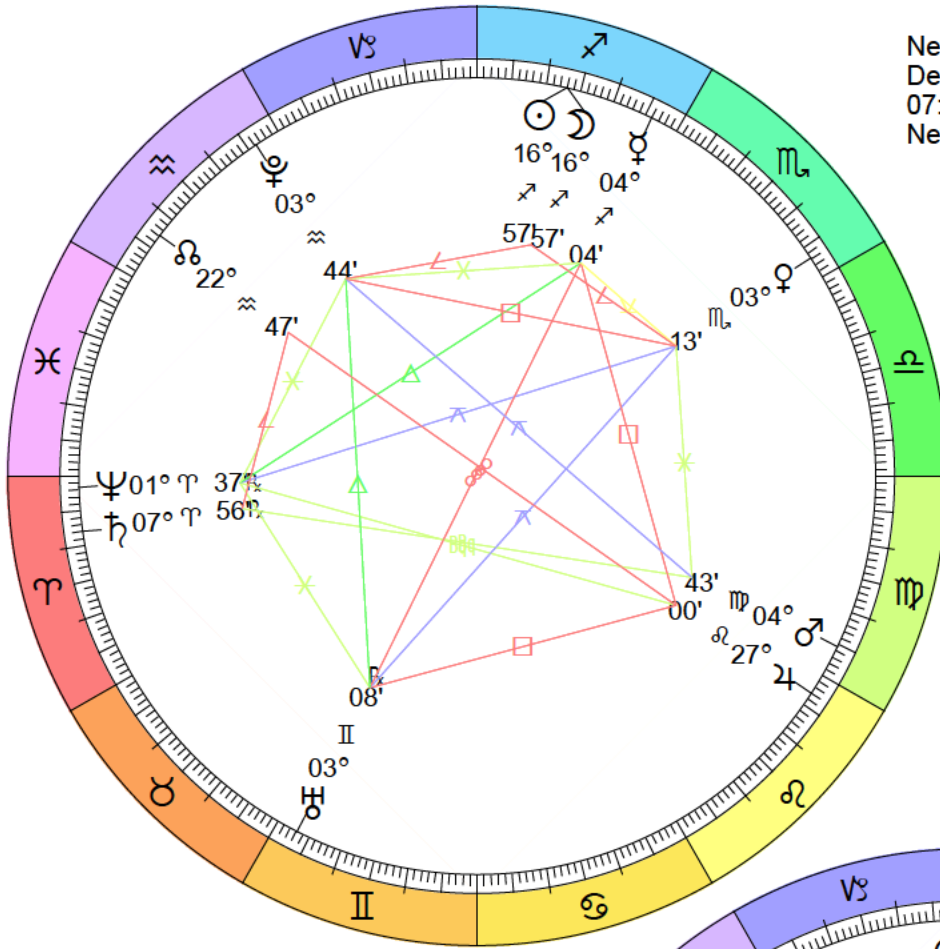

Full Moon (Egg Moon)
 Apr 1, 2026
 10:13:22 PM EDT
 New York, NY 074W00'23" 40N42'51"

New Moon
 Apr 17, 2026
 07:53:11 AM EDT
 New York, NY 074W00'23" 40N42'51"

Full Moon (Flower Moon)
 May 1, 2026
 01:23:52 PM EDT
 New York, NY 074W00'23" 40N42'51"

New Moon
 May 16, 2026
 04:02:39 PM EDT
 New York, NY 074W00'23" 40N42'51"

Full Moon (Honey Moon)
 May 31, 2026
 04:46:17 AM EDT
 New York, NY 074W00'23" 40N42'51"

New Moon
 Jun 14, 2026
 10:54:58 PM EDT
 New York, NY 074W00'23" 40N42'51"

New Moon
 Oct 10, 2026
 11:50:24 AM EDT
 New York, NY 074W00'23" 40N42'51"

Full Moon (Frost Moon)
 Oct 26, 2026
 00:12:35 AM EDT
 New York, NY 074W00'23" 40N42'51"

Full Moon (Cold Moon)
 Nov 24, 2026
 09:54:08 AM EST
 New York, NY 074W00'23" 40N42'51"

New Moon
Dec 8, 2026
07:52:57 PM EST
New York, NY 074W00'23" 40N42'51"

Full Moon (Wolf Moon)
Dec 23, 2026
08:29:21 PM EST
New York, NY 074W00'23" 40N42'51"