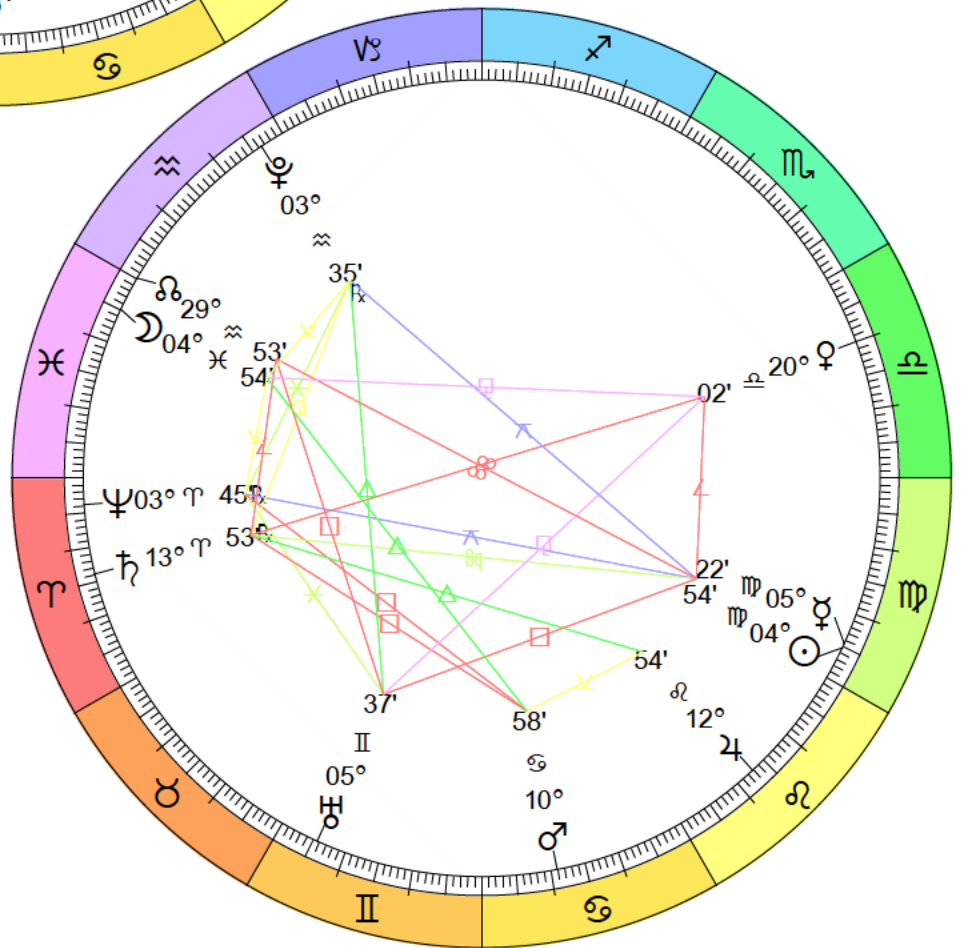

Full Moon (Egg Moon)
 Apr 1, 2026
 10:13:22 PM EDT
 New York, NY 074W00'23" 40N42'51"

New Moon
 Apr 17, 2026
 07:53:11 AM EDT
 New York, NY 074W00'23" 40N42'51"

Full Moon (Flower Moon)
 May 1, 2026
 01:23:52 PM EDT
 New York, NY 074W00'23" 40N42'51"

New Moon
 May 16, 2026
 04:02:39 PM EDT
 New York, NY 074W00'23" 40N42'51"

Full Moon (Honey Moon)
 May 31, 2026
 04:46:17 AM EDT
 New York, NY 074W00'23" 40N42'51"

New Moon
 Jun 14, 2026
 10:54:58 PM EDT
 New York, NY 074W00'23" 40N42'51"

Full Moon (Buck Moon)
 Jun 29, 2026
 07:58:07 PM EDT
 New York, NY 074W00'23" 40N42'51"

New Moon
Eclipse (Total)
Aug 12, 2026
01:37:49 PM EDT
New York, NY 074W00'23" 40N42'51"

Full Moon (Harvest Moon)
Eclipse (Umbral)
Aug 28, 2026
00:19:07 AM EDT
New York, NY 074W00'23" 40N42'51"

New Moon
Dec 8, 2026
07:52:57 PM EST
New York, NY 074W00'23" 40N42'51"

Full Moon (Wolf Moon)
Dec 23, 2026
08:29:21 PM EST
New York, NY 074W00'23" 40N42'51"