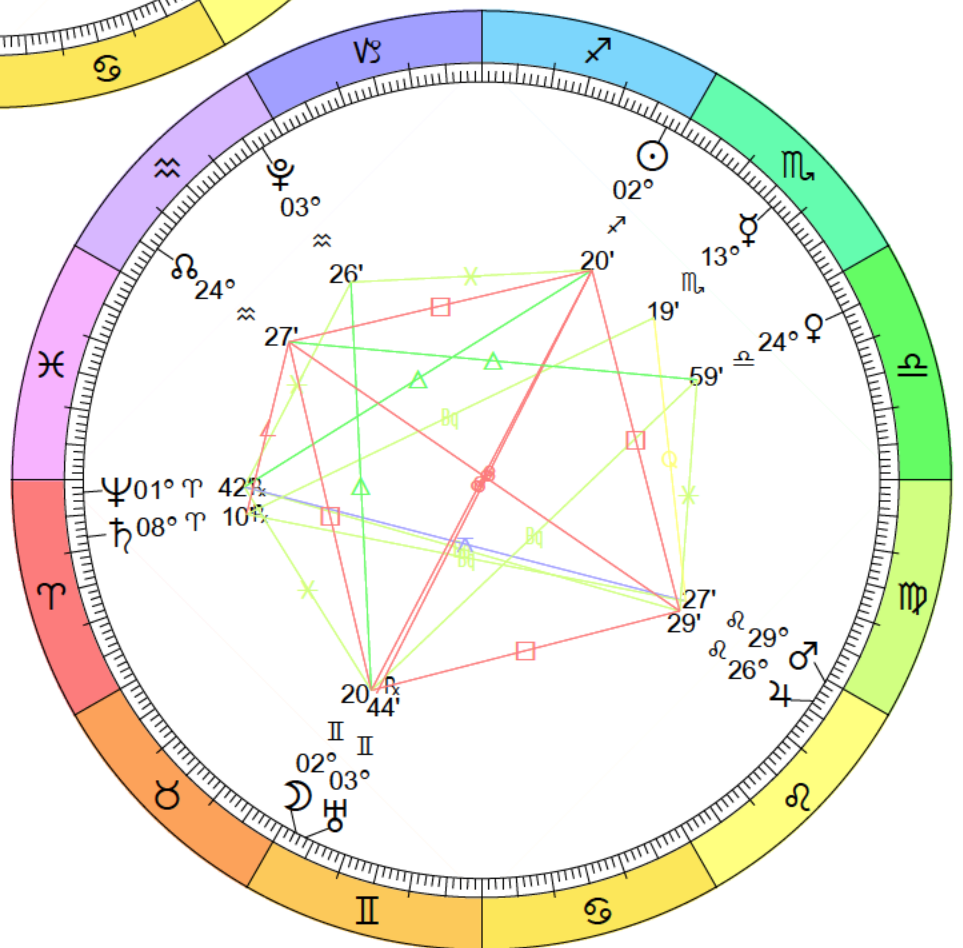

Full Moon (Cold Moon)
Nov 24, 2026
09:54:08 AM EST
New York, NY 074W00'23" 40N42'51"