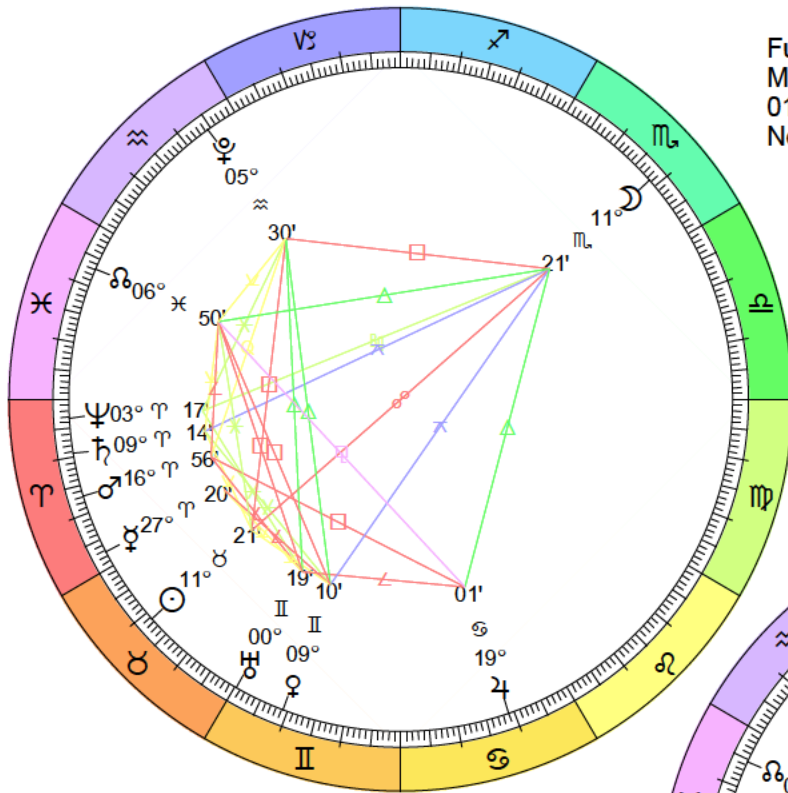

Full Moon (Egg Moon)
 Apr 1, 2026
 10:13:22 PM EDT
 New York, NY 074W00'23" 40N42'51"

New Moon
 Apr 17, 2026
 07:53:11 AM EDT
 New York, NY 074W00'23" 40N42'51"

Full Moon (Flower Moon)
 May 1, 2026
 01:23:52 PM EDT
 New York, NY 074W00'23" 40N42'51"

New Moon
 May 16, 2026
 04:02:39 PM EDT
 New York, NY 074W00'23" 40N42'51"

Full Moon (Honey Moon)
 May 31, 2026
 04:46:17 AM EDT
 New York, NY 074W00'23" 40N42'51"

New Moon
 Jun 14, 2026
 10:54:58 PM EDT
 New York, NY 074W00'23" 40N42'51"

Full Moon (Buck Moon)
 Jun 29, 2026
 07:58:07 PM EDT
 New York, NY 074W00'23" 40N42'51"

New Moon
Eclipse (Total)
Aug 12, 2026
01:37:49 PM EDT
New York, NY 074W00'23" 40N42'51"

Full Moon (Harvest Moon)
Eclipse (Umbral)
Aug 28, 2026
00:19:07 AM EDT
New York, NY 074W00'23" 40N42'51"

New Moon
Dec 8, 2026
07:52:57 PM EST
New York, NY 074W00'23" 40N42'51"

Full Moon (Wolf Moon)
Dec 23, 2026
08:29:21 PM EST
New York, NY 074W00'23" 40N42'51"