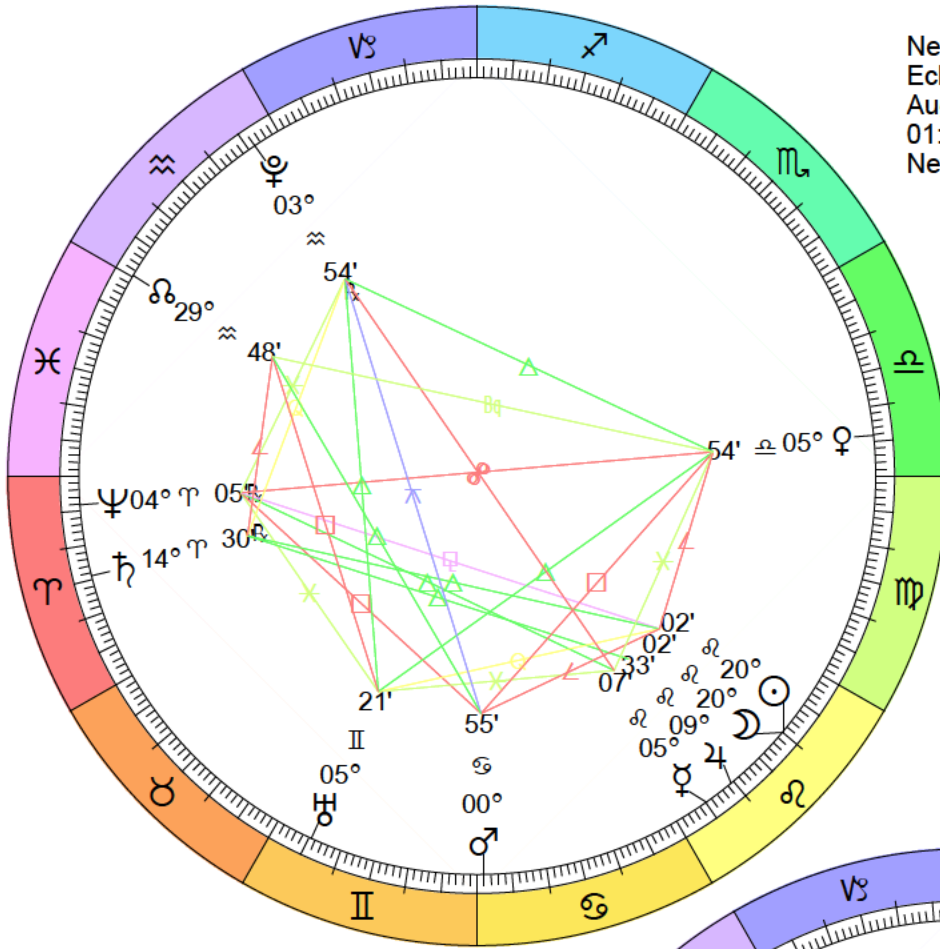

Full Moon (Egg Moon)
 Apr 1, 2026
 10:13:22 PM EDT
 New York, NY 074W00'23" 40N42'51"

New Moon
 Apr 17, 2026
 07:53:11 AM EDT
 New York, NY 074W00'23" 40N42'51"

Full Moon (Flower Moon)
 May 1, 2026
 01:23:52 PM EDT
 New York, NY 074W00'23" 40N42'51"

New Moon
 May 16, 2026
 04:02:39 PM EDT
 New York, NY 074W00'23" 40N42'51"

Full Moon (Honey Moon)
 May 31, 2026
 04:46:17 AM EDT
 New York, NY 074W00'23" 40N42'51"

New Moon
 Jun 14, 2026
 10:54:58 PM EDT
 New York, NY 074W00'23" 40N42'51"

Full Moon (Buck Moon)
 Jun 29, 2026
 07:58:07 PM EDT
 New York, NY 074W00'23" 40N42'51"

New Moon
Eclipse (Total)
Aug 12, 2026
01:37:49 PM EDT
New York, NY 074W00'23" 40N42'51"

Full Moon (Harvest Moon)
Eclipse (Umbral)
Aug 28, 2026
00:19:07 AM EDT
New York, NY 074W00'23" 40N42'51"

New Moon
Dec 8, 2026
07:52:57 PM EST
New York, NY 074W00'23" 40N42'51"

Full Moon (Wolf Moon)
Dec 23, 2026
08:29:21 PM EST
New York, NY 074W00'23" 40N42'51"