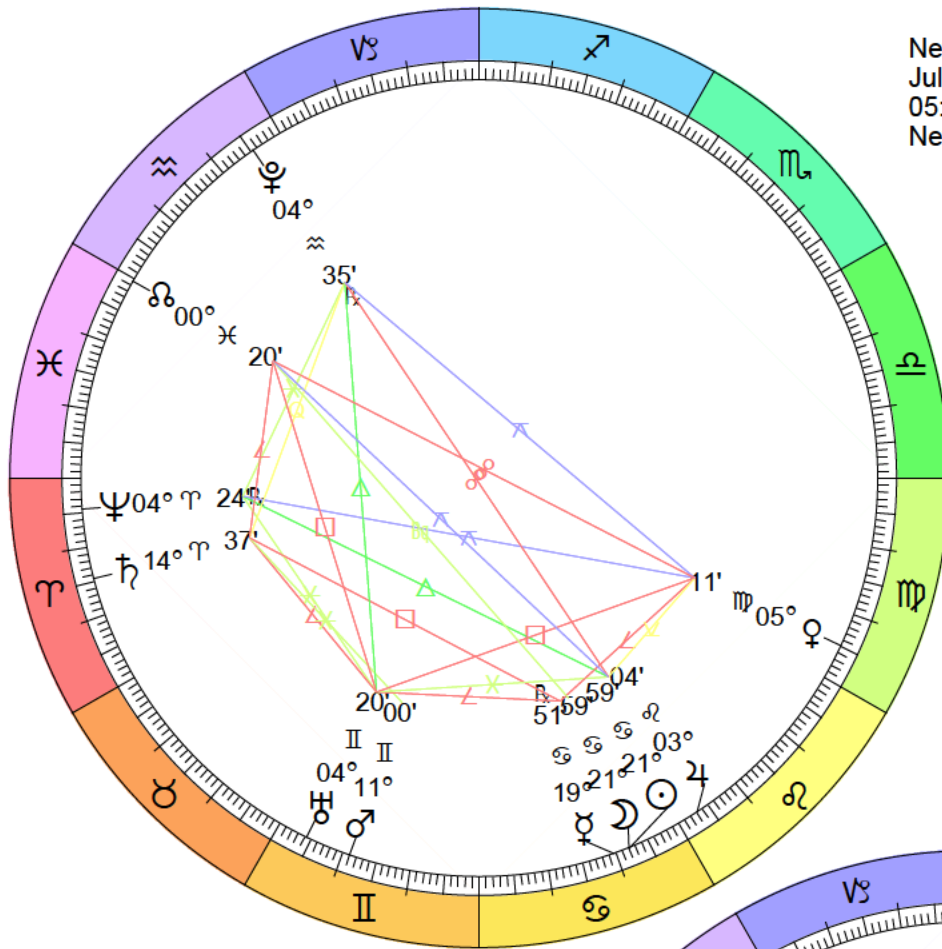

Full Moon (Egg Moon)
 Apr 1, 2026
 10:13:22 PM EDT
 New York, NY 074W00'23" 40N42'51"

New Moon
 Apr 17, 2026
 07:53:11 AM EDT
 New York, NY 074W00'23" 40N42'51"

Full Moon (Flower Moon)
 May 1, 2026
 01:23:52 PM EDT
 New York, NY 074W00'23" 40N42'51"

New Moon
 May 16, 2026
 04:02:39 PM EDT
 New York, NY 074W00'23" 40N42'51"

Full Moon (Honey Moon)
 May 31, 2026
 04:46:17 AM EDT
 New York, NY 074W00'23" 40N42'51"

New Moon
 Jun 14, 2026
 10:54:58 PM EDT
 New York, NY 074W00'23" 40N42'51"

Full Moon (Buck Moon)
 Jun 29, 2026
 07:58:07 PM EDT
 New York, NY 074W00'23" 40N42'51"

New Moon
Eclipse (Total)
Aug 12, 2026
01:37:49 PM EDT
New York, NY 074W00'23" 40N42'51"

Full Moon (Harvest Moon)
Eclipse (Umbral)
Aug 28, 2026
00:19:07 AM EDT
New York, NY 074W00'23" 40N42'51"

New Moon
Dec 8, 2026
07:52:57 PM EST
New York, NY 074W00'23" 40N42'51"

Full Moon (Wolf Moon)
Dec 23, 2026
08:29:21 PM EST
New York, NY 074W00'23" 40N42'51"