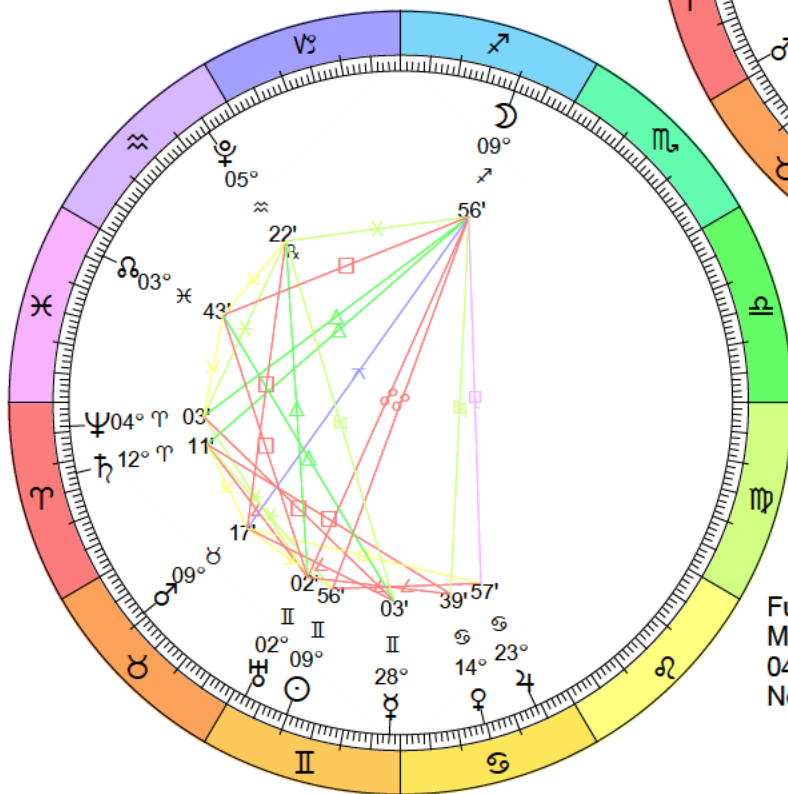

Full Moon (Egg Moon)
 Apr 1, 2026
 10:13:22 PM EDT
 New York, NY 074W00'23" 40N42'51"

New Moon
 Apr 17, 2026
 07:53:11 AM EDT
 New York, NY 074W00'23" 40N42'51"

Full Moon (Flower Moon)
 May 1, 2026
 01:23:52 PM EDT
 New York, NY 074W00'23" 40N42'51"

New Moon
 May 16, 2026
 04:02:39 PM EDT
 New York, NY 074W00'23" 40N42'51"

Full Moon (Honey Moon)
 May 31, 2026
 04:46:17 AM EDT
 New York, NY 074W00'23" 40N42'51"

New Moon
 Jun 14, 2026
 10:54:58 PM EDT
 New York, NY 074W00'23" 40N42'51"

Full Moon (Buck Moon)
 Jun 29, 2026
 07:58:07 PM EDT
 New York, NY 074W00'23" 40N42'51"

New Moon
Eclipse (Total)
Aug 12, 2026
01:37:49 PM EDT
New York, NY 074W00'23" 40N42'51"

Full Moon (Harvest Moon)
Eclipse (Umbral)
Aug 28, 2026
00:19:07 AM EDT
New York, NY 074W00'23" 40N42'51"

New Moon
Dec 8, 2026
07:52:57 PM EST
New York, NY 074W00'23" 40N42'51"

Full Moon (Wolf Moon)
Dec 23, 2026
08:29:21 PM EST
New York, NY 074W00'23" 40N42'51"