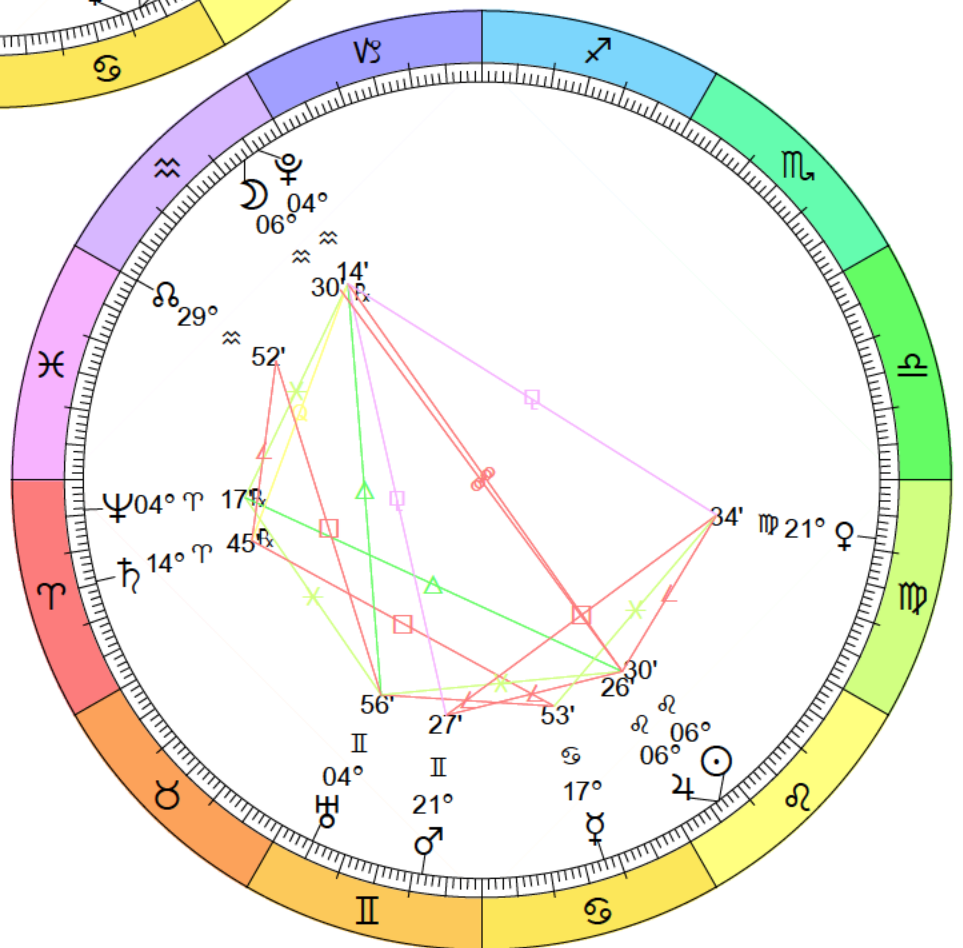

Full Moon (Egg Moon)
 Apr 1, 2026
 10:13:22 PM EDT
 New York, NY 074W00'23" 40N42'51"

New Moon
 Apr 17, 2026
 07:53:11 AM EDT
 New York, NY 074W00'23" 40N42'51"

Full Moon (Flower Moon)
 May 1, 2026
 01:23:52 PM EDT
 New York, NY 074W00'23" 40N42'51"

New Moon
 May 16, 2026
 04:02:39 PM EDT
 New York, NY 074W00'23" 40N42'51"

Full Moon (Honey Moon)
 May 31, 2026
 04:46:17 AM EDT
 New York, NY 074W00'23" 40N42'51"

New Moon
 Jun 14, 2026
 10:54:58 PM EDT
 New York, NY 074W00'23" 40N42'51"

Full Moon (Buck Moon)
 Jun 29, 2026
 07:58:07 PM EDT
 New York, NY 074W00'23" 40N42'51"

New Moon
Eclipse (Total)
Aug 12, 2026
01:37:49 PM EDT
New York, NY 074W00'23" 40N42'51"

Full Moon (Harvest Moon)
Eclipse (Umbral)
Aug 28, 2026
00:19:07 AM EDT
New York, NY 074W00'23" 40N42'51"

New Moon
Dec 8, 2026
07:52:57 PM EST
New York, NY 074W00'23" 40N42'51"

Full Moon (Wolf Moon)
Dec 23, 2026
08:29:21 PM EST
New York, NY 074W00'23" 40N42'51"