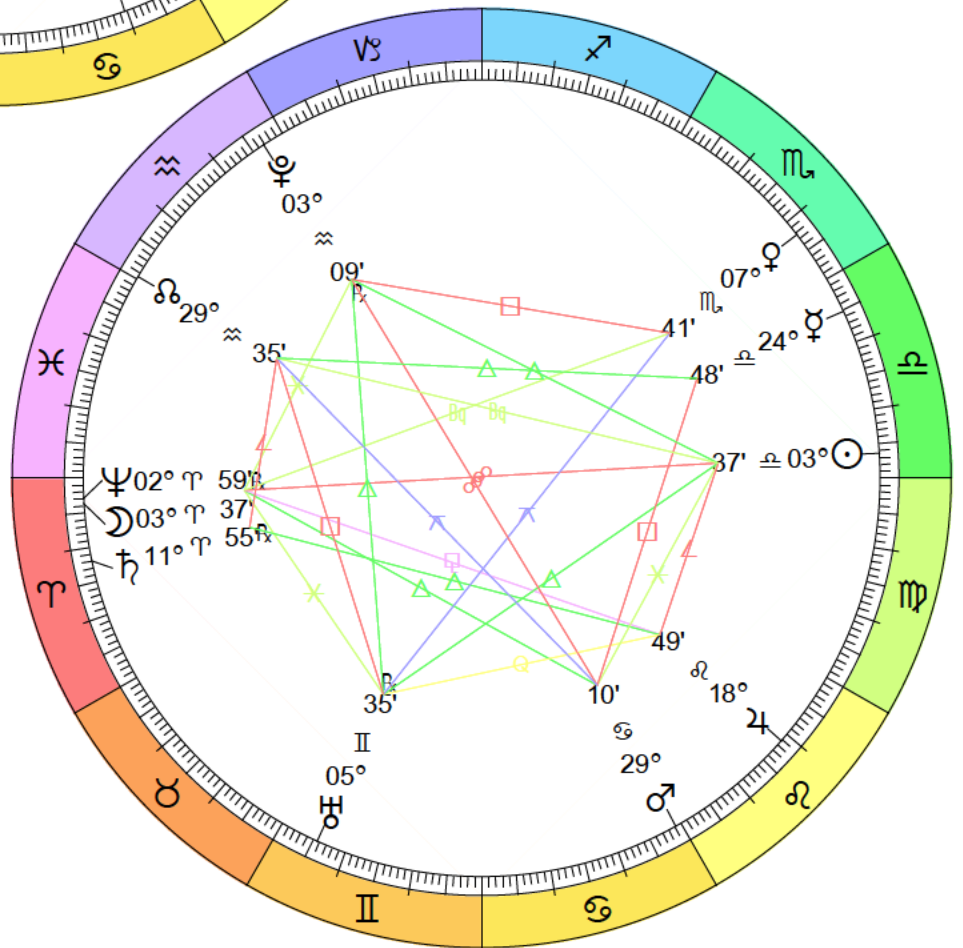

Full Moon (Egg Moon)
 Apr 1, 2026
 10:13:22 PM EDT
 New York, NY 074W00'23" 40N42'51"

New Moon
 Apr 17, 2026
 07:53:11 AM EDT
 New York, NY 074W00'23" 40N42'51"

Full Moon (Flower Moon)
 May 1, 2026
 01:23:52 PM EDT
 New York, NY 074W00'23" 40N42'51"

New Moon
 May 16, 2026
 04:02:39 PM EDT
 New York, NY 074W00'23" 40N42'51"

Full Moon (Honey Moon)
 May 31, 2026
 04:46:17 AM EDT
 New York, NY 074W00'23" 40N42'51"

New Moon
 Jun 14, 2026
 10:54:58 PM EDT
 New York, NY 074W00'23" 40N42'51"

Full Moon (Buck Moon)
 Jun 29, 2026
 07:58:07 PM EDT
 New York, NY 074W00'23" 40N42'51"

New Moon
Eclipse (Total)
Aug 12, 2026
01:37:49 PM EDT
New York, NY 074W00'23" 40N42'51"

Full Moon (Harvest Moon)
Eclipse (Umbral)
Aug 28, 2026
00:19:07 AM EDT
New York, NY 074W00'23" 40N42'51"

New Moon
Dec 8, 2026
07:52:57 PM EST
New York, NY 074W00'23" 40N42'51"

Full Moon (Wolf Moon)
Dec 23, 2026
08:29:21 PM EST
New York, NY 074W00'23" 40N42'51"