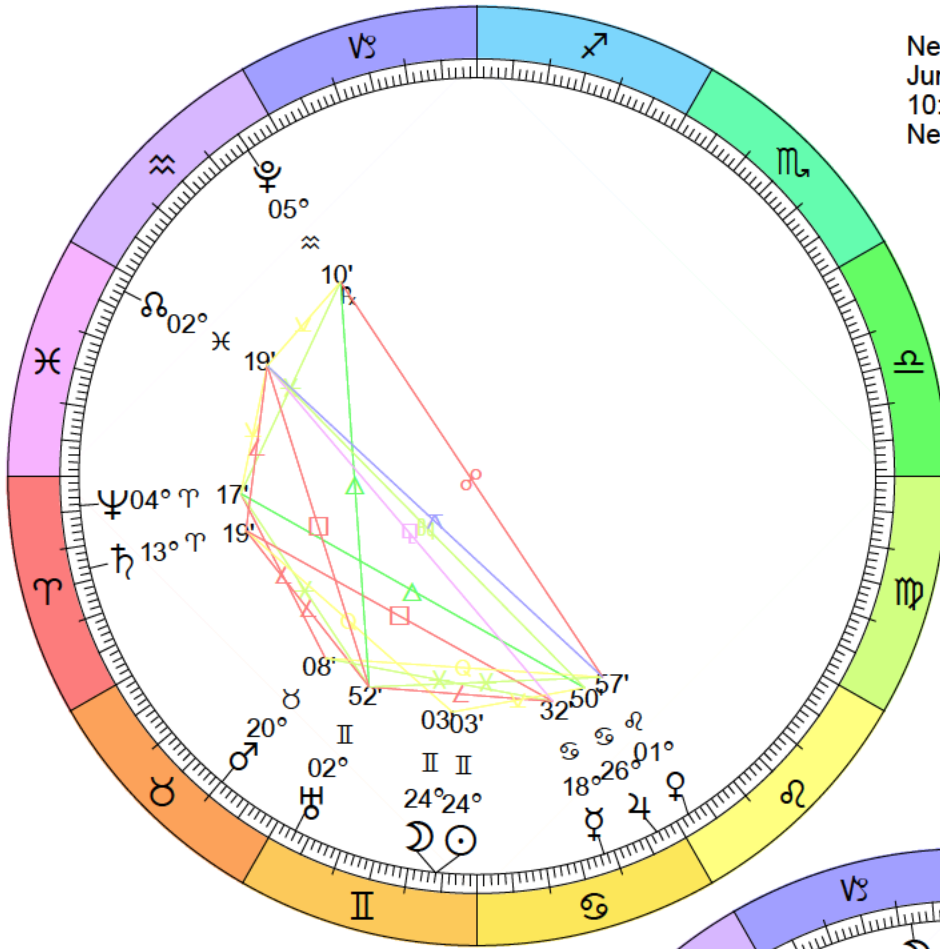

Full Moon (Egg Moon)
 Apr 1, 2026
 10:13:22 PM EDT
 New York, NY 074W00'23" 40N42'51"

New Moon
 Apr 17, 2026
 07:53:11 AM EDT
 New York, NY 074W00'23" 40N42'51"

Full Moon (Flower Moon)
 May 1, 2026
 01:23:52 PM EDT
 New York, NY 074W00'23" 40N42'51"

New Moon
 May 16, 2026
 04:02:39 PM EDT
 New York, NY 074W00'23" 40N42'51"

Full Moon (Honey Moon)
 May 31, 2026
 04:46:17 AM EDT
 New York, NY 074W00'23" 40N42'51"

New Moon
 Jun 14, 2026
 10:54:58 PM EDT
 New York, NY 074W00'23" 40N42'51"

Full Moon (Buck Moon)
 Jun 29, 2026
 07:58:07 PM EDT
 New York, NY 074W00'23" 40N42'51"

New Moon
Eclipse (Total)
Aug 12, 2026
01:37:49 PM EDT
New York, NY 074W00'23" 40N42'51"

Full Moon (Harvest Moon)
Eclipse (Umbral)
Aug 28, 2026
00:19:07 AM EDT
New York, NY 074W00'23" 40N42'51"

New Moon
Dec 8, 2026
07:52:57 PM EST
New York, NY 074W00'23" 40N42'51"

Full Moon (Wolf Moon)
Dec 23, 2026
08:29:21 PM EST
New York, NY 074W00'23" 40N42'51"