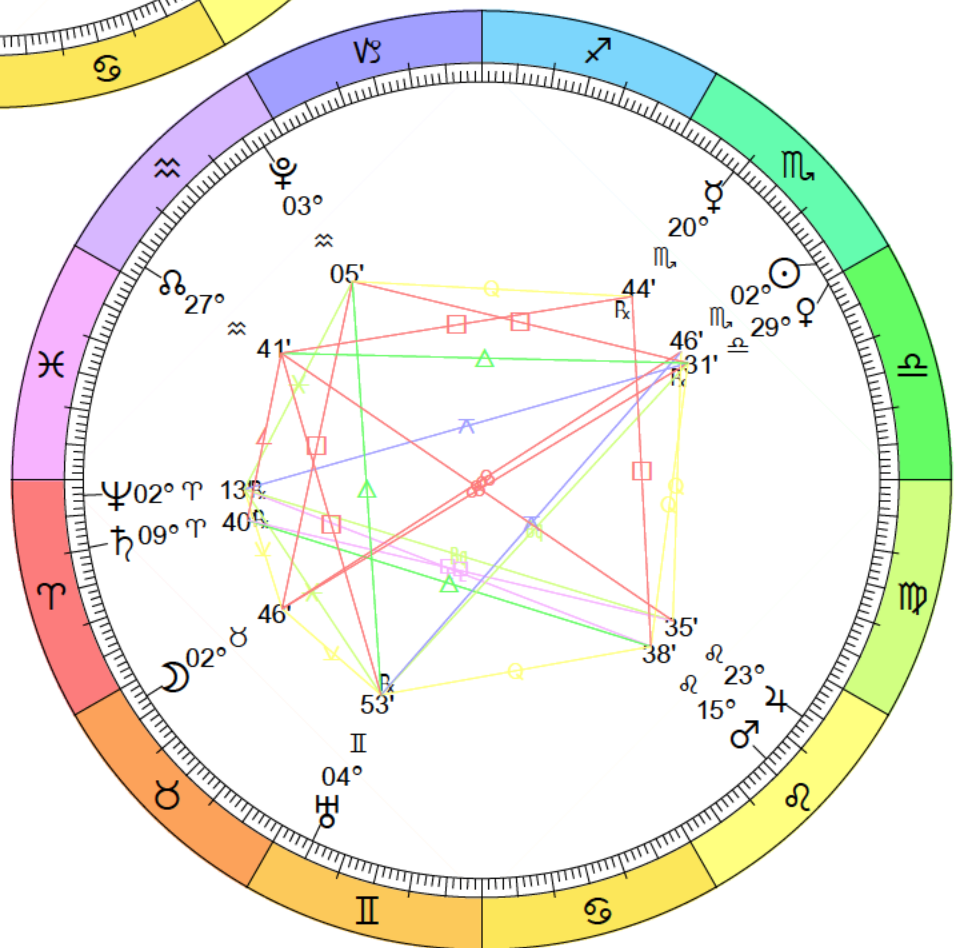

New Moon
 May 16, 2026
 04:02:39 PM EDT
 New York, NY 074W00'23" 40N42'51"

Full Moon (Honey Moon)
 May 31, 2026
 04:46:17 AM EDT
 New York, NY 074W00'23" 40N42'51"

New Moon
 Jun 14, 2026
 10:54:58 PM EDT
 New York, NY 074W00'23" 40N42'51"

Full Moon (Buck Moon)
 Jun 29, 2026
 07:58:07 PM EDT
 New York, NY 074W00'23" 40N42'51"

New Moon
Eclipse (Total)
Aug 12, 2026
01:37:49 PM EDT
New York, NY 074W00'23" 40N42'51"

Full Moon (Harvest Moon)
Eclipse (Umbral)
Aug 28, 2026
00:19:07 AM EDT
New York, NY 074W00'23" 40N42'51"

New Moon
 Oct 10, 2026
 11:50:24 AM EDT
 New York, NY 074W00'23" 40N42'51"

Full Moon (Frost Moon)
 Oct 26, 2026
 00:12:35 AM EDT
 New York, NY 074W00'23" 40N42'51"

Full Moon (Cold Moon)
 Nov 24, 2026
 09:54:08 AM EST
 New York, NY 074W00'23" 40N42'51"

New Moon
Dec 8, 2026
07:52:57 PM EST
New York, NY 074W00'23" 40N42'51"

Full Moon (Wolf Moon)
Dec 23, 2026
08:29:21 PM EST
New York, NY 074W00'23" 40N42'51"