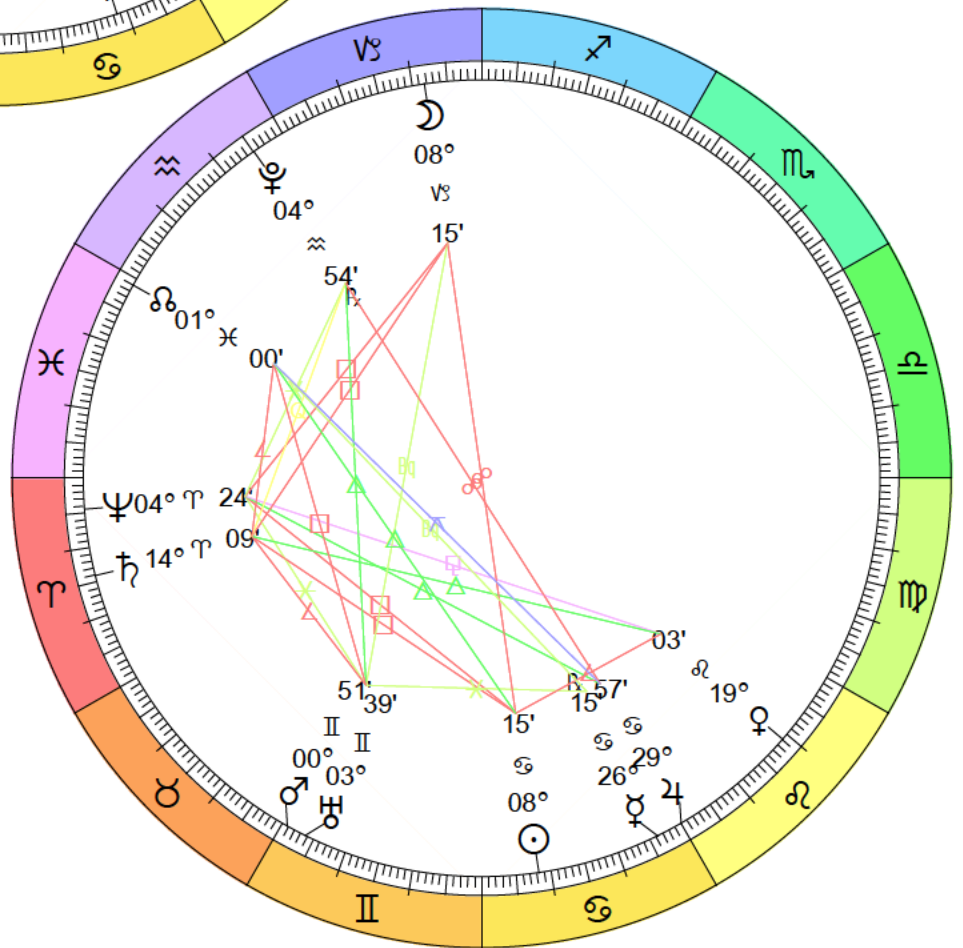

Full Moon (Egg Moon)
 Apr 1, 2026
 10:13:22 PM EDT
 New York, NY 074W00'23" 40N42'51"

New Moon
 Apr 17, 2026
 07:53:11 AM EDT
 New York, NY 074W00'23" 40N42'51"

Full Moon (Flower Moon)
 May 1, 2026
 01:23:52 PM EDT
 New York, NY 074W00'23" 40N42'51"

New Moon
 May 16, 2026
 04:02:39 PM EDT
 New York, NY 074W00'23" 40N42'51"

Full Moon (Honey Moon)
 May 31, 2026
 04:46:17 AM EDT
 New York, NY 074W00'23" 40N42'51"

New Moon
 Jun 14, 2026
 10:54:58 PM EDT
 New York, NY 074W00'23" 40N42'51"

New Moon
 Oct 10, 2026
 11:50:24 AM EDT
 New York, NY 074W00'23" 40N42'51"

Full Moon (Frost Moon)
 Oct 26, 2026
 00:12:35 AM EDT
 New York, NY 074W00'23" 40N42'51"

Full Moon (Cold Moon)
 Nov 24, 2026
 09:54:08 AM EST
 New York, NY 074W00'23" 40N42'51"

New Moon
Dec 8, 2026
07:52:57 PM EST
New York, NY 074W00'23" 40N42'51"

Full Moon (Wolf Moon)
Dec 23, 2026
08:29:21 PM EST
New York, NY 074W00'23" 40N42'51"