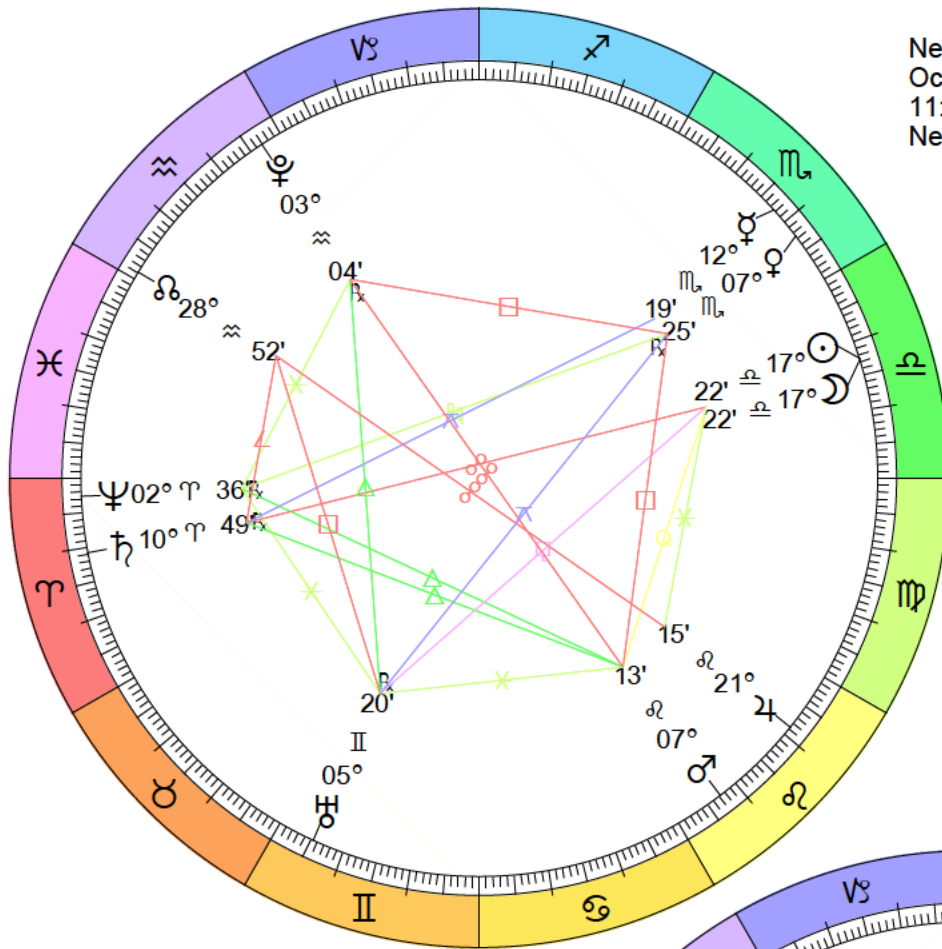

New Moon
 May 16, 2026
 04:02:39 PM EDT
 New York, NY 074W00'23" 40N42'51"

Full Moon (Honey Moon)
 May 31, 2026
 04:46:17 AM EDT
 New York, NY 074W00'23" 40N42'51"

New Moon
 Jun 14, 2026
 10:54:58 PM EDT
 New York, NY 074W00'23" 40N42'51"

Full Moon (Buck Moon)
 Jun 29, 2026
 07:58:07 PM EDT
 New York, NY 074W00'23" 40N42'51"

New Moon
Eclipse (Total)
Aug 12, 2026
01:37:49 PM EDT
New York, NY 074W00'23" 40N42'51"

Full Moon (Harvest Moon)
Eclipse (Umbral)
Aug 28, 2026
00:19:07 AM EDT
New York, NY 074W00'23" 40N42'51"

New Moon
 Oct 10, 2026
 11:50:24 AM EDT
 New York, NY 074W00'23" 40N42'51"

Full Moon (Frost Moon)
 Oct 26, 2026
 00:12:35 AM EDT
 New York, NY 074W00'23" 40N42'51"

Full Moon (Cold Moon)
 Nov 24, 2026
 09:54:08 AM EST
 New York, NY 074W00'23" 40N42'51"

New Moon
Dec 8, 2026
07:52:57 PM EST
New York, NY 074W00'23" 40N42'51"

Full Moon (Wolf Moon)
Dec 23, 2026
08:29:21 PM EST
New York, NY 074W00'23" 40N42'51"