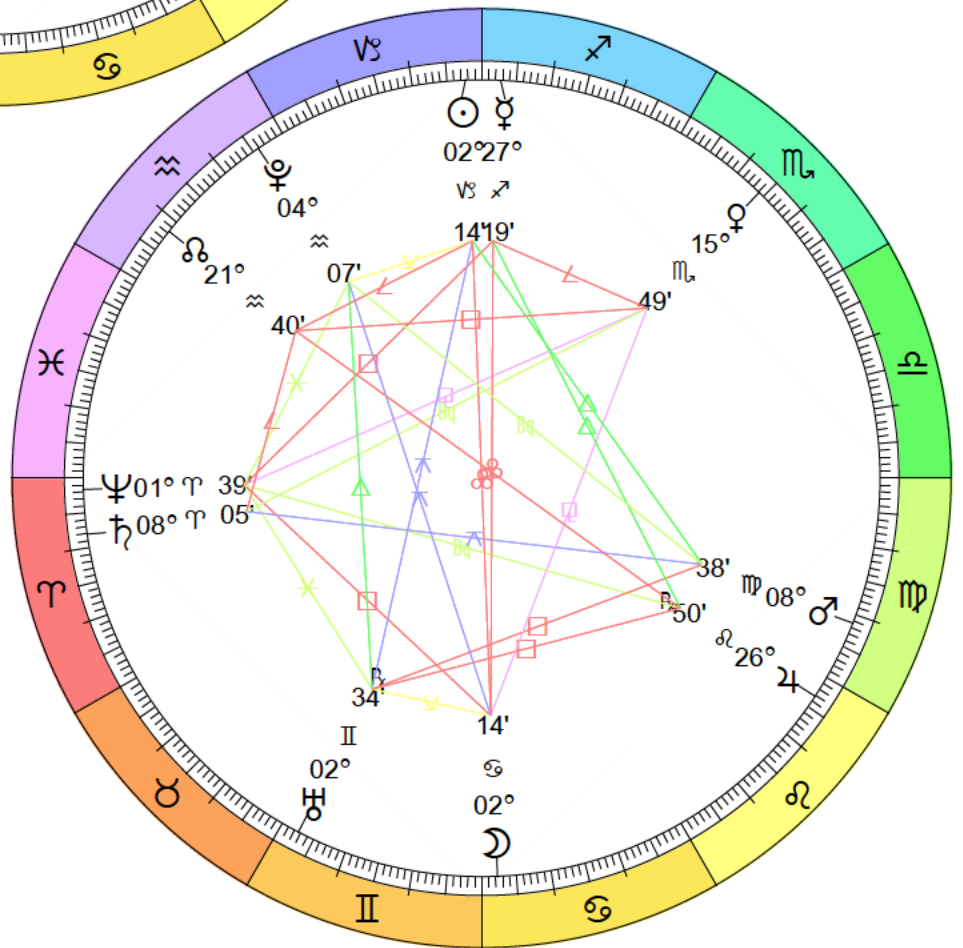

Full Moon (Egg Moon)
 Apr 1, 2026
 10:13:22 PM EDT
 New York, NY 074W00'23" 40N42'51"

New Moon
 Apr 17, 2026
 07:53:11 AM EDT
 New York, NY 074W00'23" 40N42'51"

Full Moon (Flower Moon)
 May 1, 2026
 01:23:52 PM EDT
 New York, NY 074W00'23" 40N42'51"

New Moon
 May 16, 2026
 04:02:39 PM EDT
 New York, NY 074W00'23" 40N42'51"

Full Moon (Honey Moon)
 May 31, 2026
 04:46:17 AM EDT
 New York, NY 074W00'23" 40N42'51"

New Moon
 Jun 14, 2026
 10:54:58 PM EDT
 New York, NY 074W00'23" 40N42'51"

New Moon
 Oct 10, 2026
 11:50:24 AM EDT
 New York, NY 074W00'23" 40N42'51"

Full Moon (Frost Moon)
 Oct 26, 2026
 00:12:35 AM EDT
 New York, NY 074W00'23" 40N42'51"

Full Moon (Cold Moon)
 Nov 24, 2026
 09:54:08 AM EST
 New York, NY 074W00'23" 40N42'51"

New Moon
Dec 8, 2026
07:52:57 PM EST
New York, NY 074W00'23" 40N42'51"

Full Moon (Wolf Moon)
Dec 23, 2026
08:29:21 PM EST
New York, NY 074W00'23" 40N42'51"