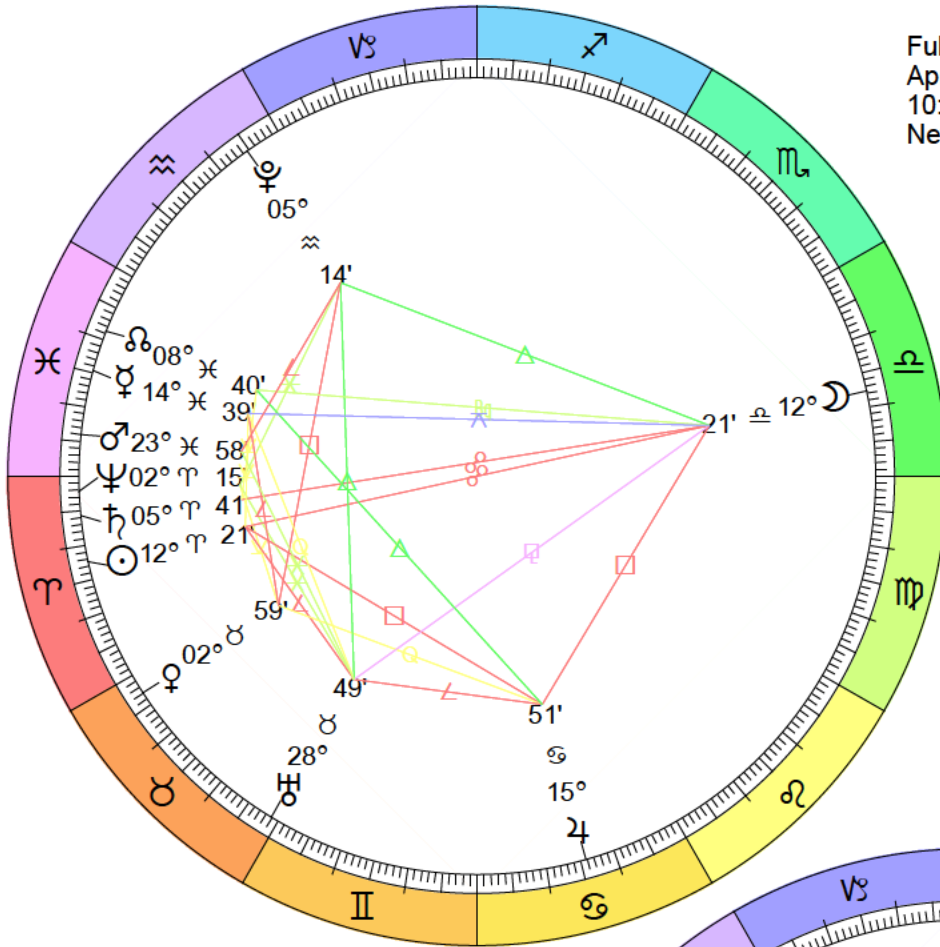

Full Moon (Egg Moon)
 Apr 1, 2026
 10:13:22 PM EDT
 New York, NY 074W00'23" 40N42'51"

New Moon
 Apr 17, 2026
 07:53:11 AM EDT
 New York, NY 074W00'23" 40N42'51"

Full Moon (Flower Moon)
 May 1, 2026
 01:23:52 PM EDT
 New York, NY 074W00'23" 40N42'51"

New Moon
 May 16, 2026
 04:02:39 PM EDT
 New York, NY 074W00'23" 40N42'51"

Full Moon (Honey Moon)
 May 31, 2026
 04:46:17 AM EDT
 New York, NY 074W00'23" 40N42'51"

New Moon
 Jun 14, 2026
 10:54:58 PM EDT
 New York, NY 074W00'23" 40N42'51"

Full Moon (Buck Moon)
 Jun 29, 2026
 07:58:07 PM EDT
 New York, NY 074W00'23" 40N42'51"

New Moon
Eclipse (Total)
Aug 12, 2026
01:37:49 PM EDT
New York, NY 074W00'23" 40N42'51"

Full Moon (Harvest Moon)
Eclipse (Umbral)
Aug 28, 2026
00:19:07 AM EDT
New York, NY 074W00'23" 40N42'51"

New Moon
Dec 8, 2026
07:52:57 PM EST
New York, NY 074W00'23" 40N42'51"

Full Moon (Wolf Moon)
Dec 23, 2026
08:29:21 PM EST
New York, NY 074W00'23" 40N42'51"