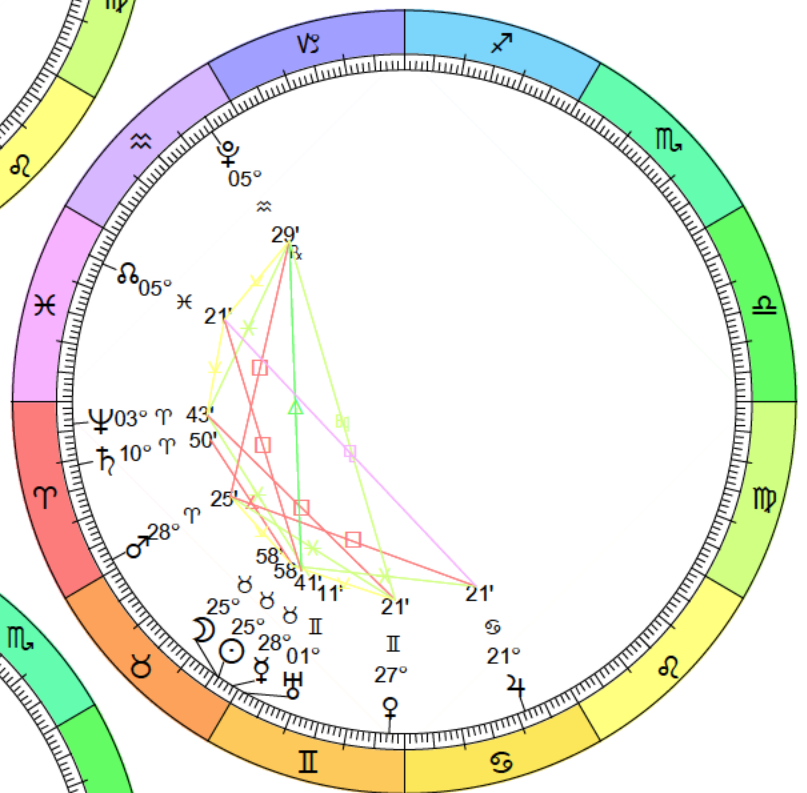

Full Moon (Egg Moon)
 Apr 1, 2026
 10:13:22 PM EDT
 New York, NY 074W00'23" 40N42'51"

New Moon
 Apr 17, 2026
 07:53:11 AM EDT
 New York, NY 074W00'23" 40N42'51"

Full Moon (Flower Moon)
 May 1, 2026
 01:23:52 PM EDT
 New York, NY 074W00'23" 40N42'51"

New Moon
 May 16, 2026
 04:02:39 PM EDT
 New York, NY 074W00'23" 40N42'51"

Full Moon (Honey Moon)
 May 31, 2026
 04:46:17 AM EDT
 New York, NY 074W00'23" 40N42'51"

New Moon
 Jun 14, 2026
 10:54:58 PM EDT
 New York, NY 074W00'23" 40N42'51"

New Moon
 Oct 10, 2026
 11:50:24 AM EDT
 New York, NY 074W00'23" 40N42'51"

Full Moon (Frost Moon)
 Oct 26, 2026
 00:12:35 AM EDT
 New York, NY 074W00'23" 40N42'51"

Full Moon (Cold Moon)
 Nov 24, 2026
 09:54:08 AM EST
 New York, NY 074W00'23" 40N42'51"

New Moon
Dec 8, 2026
07:52:57 PM EST
New York, NY 074W00'23" 40N42'51"

Full Moon (Wolf Moon)
Dec 23, 2026
08:29:21 PM EST
New York, NY 074W00'23" 40N42'51"