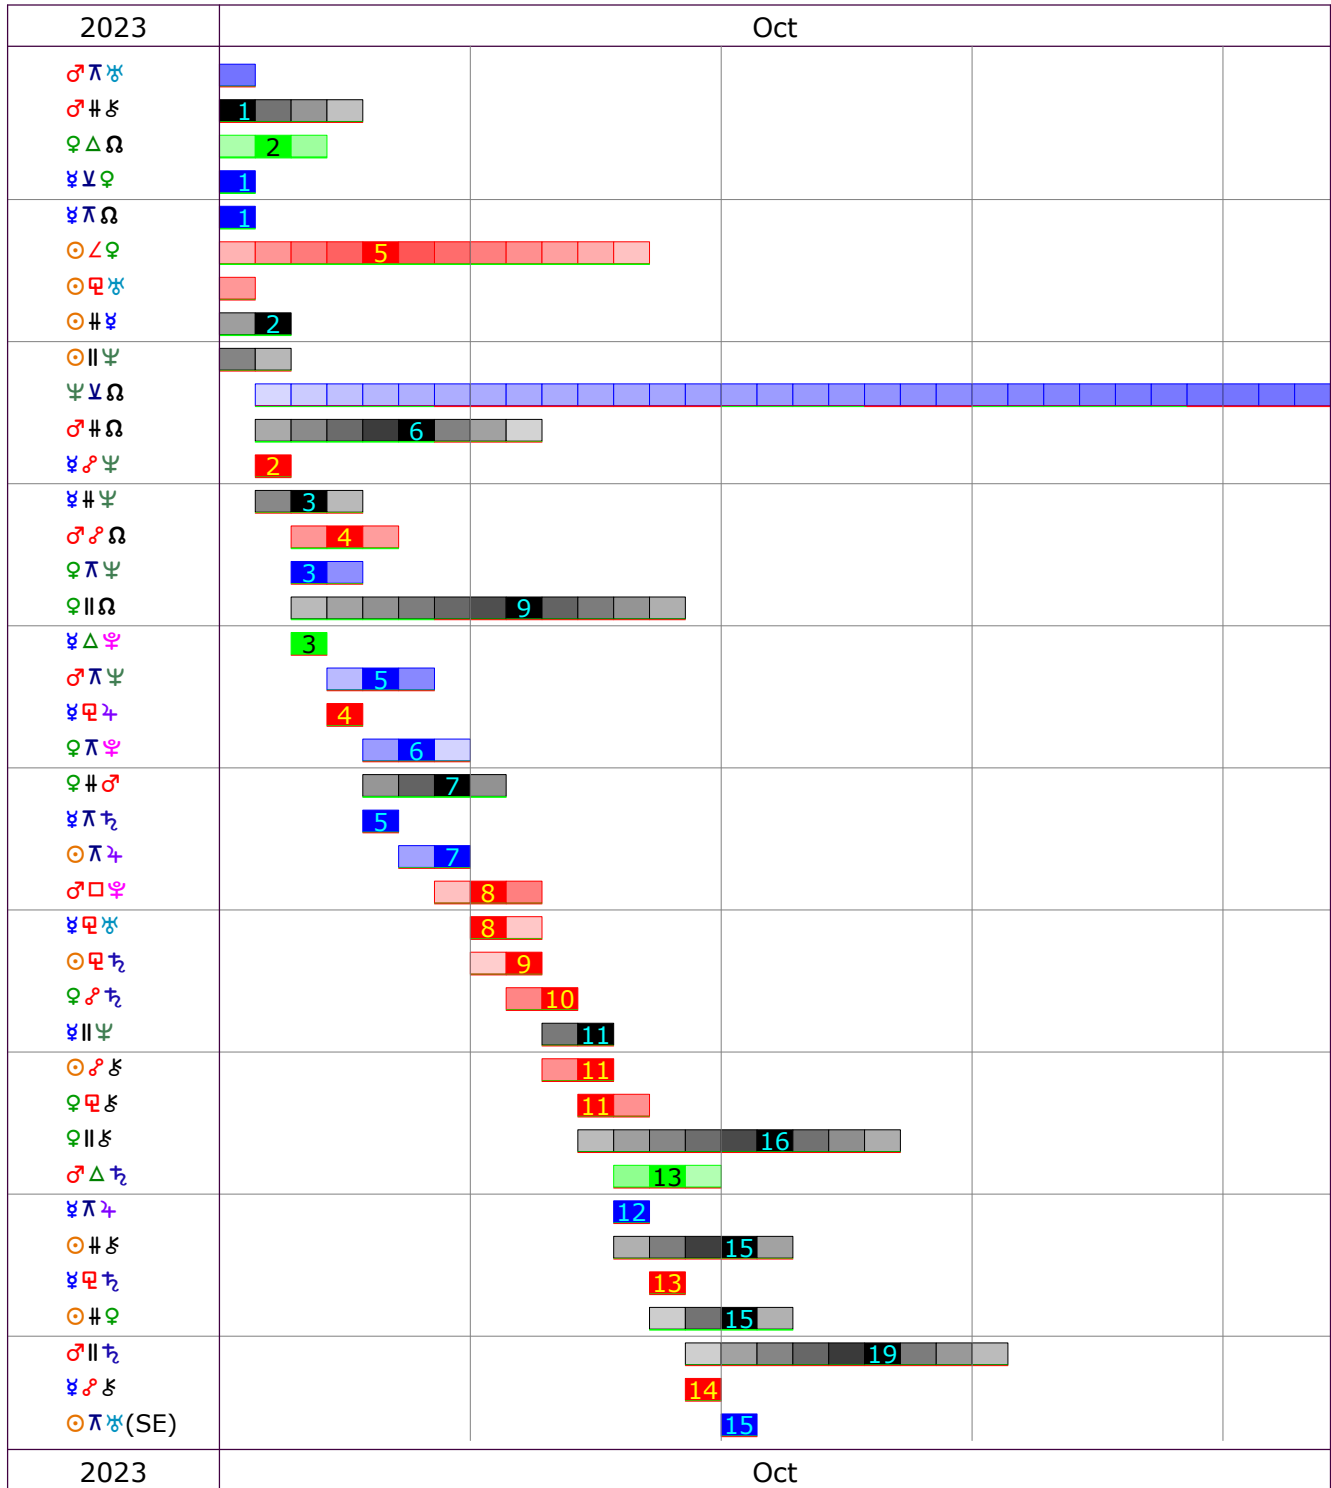

Cafe Astrology NATAL CHART

Transit to Transit:

Cafe Astrology

2023	Oct			
☉♏♄ ☉♁♁ ♀♏♄ ♀♏♄			   	
♀♁♀ ♀♁♄ ☉♁♁ ♀♁♁			   	
☉♏♄ ♀♁♁ ♀♏♄ ♀♁♁			   	
☉♁♄ ☉♁♄ ♀♁♄ ♀♁♄			   	
☉♁♄ ♀♁♄ ♀♁♄ ♀♁♄			   	
♀♁♄ ☉♁♄ ♀♁♄ ☉♁♄			   	
♀♁♄ ♀♏♄ ♀♁♄ ♀♁♄			   	
♀♁♄ ♀♁♄ ♀♁♄ ♀♁♄			   	
♀♁♄ ☉♁♄ ♀♁♄ ♀♁♄			  	
2023	Oct			

Cafe Astrology

2023	Oct			
♈♉♊				
2023	Oct			