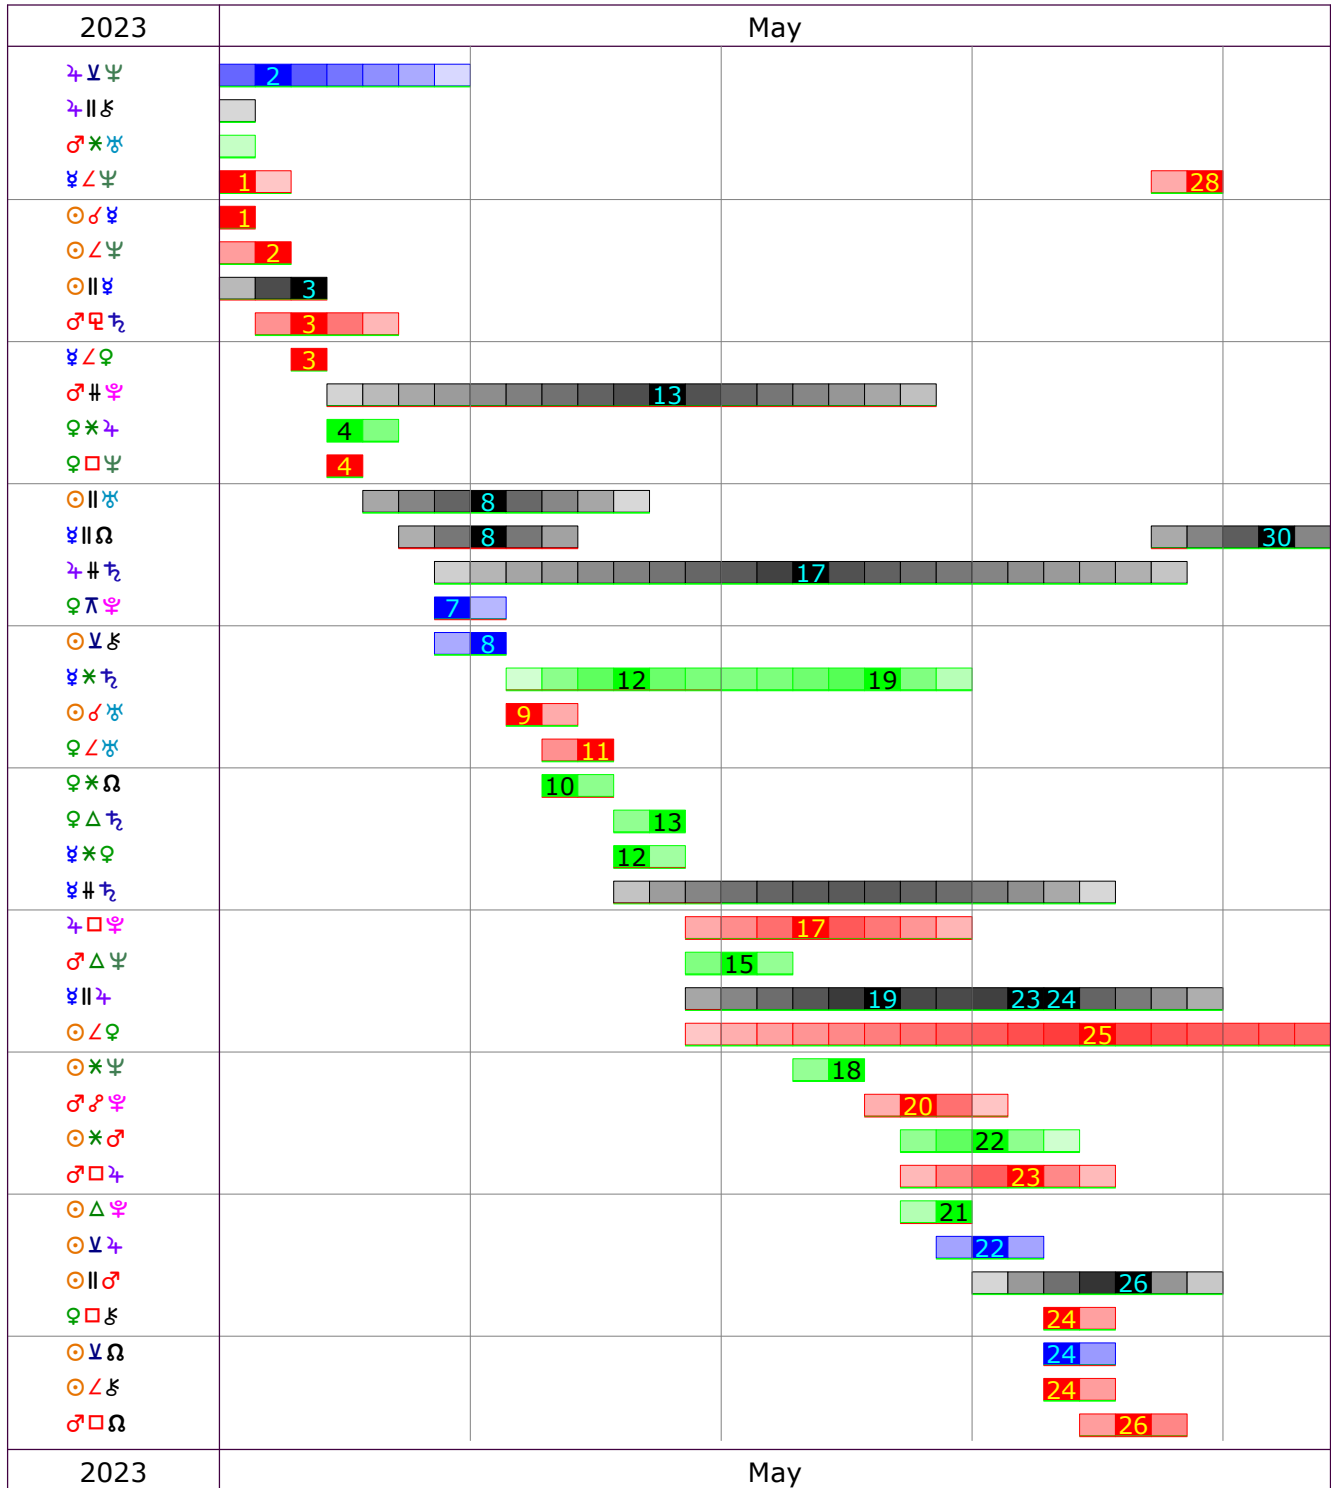

Cafe Astrology Time Line Aspects/Transits May 2023

Transit to Transit:

Cafe Astrology

2023	May			
♀ ✖ ♃ ♀ ♁ ♃ ☉ □ ♃ ♃ ♂ ♁				
☉ # ♀ ♂ ♁ ♃				
2023	May			