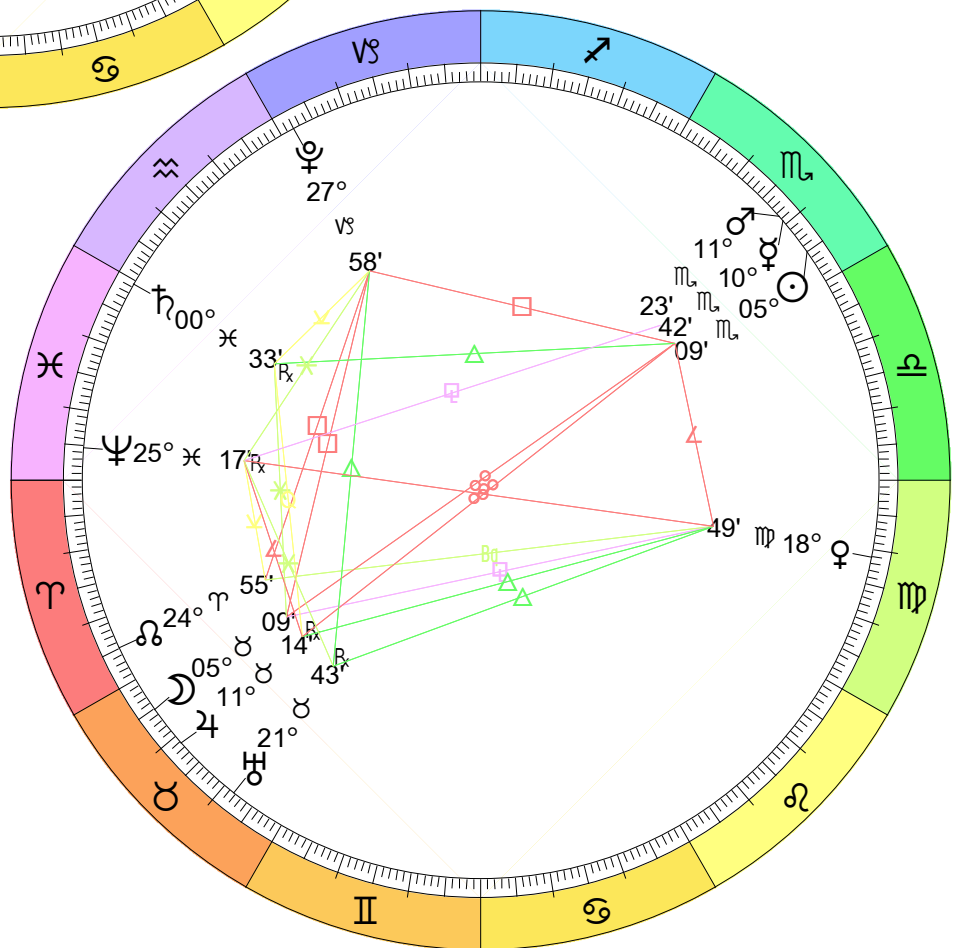

New Moon
 Jun 18, 2023
 00:37:21 AM EDT
 New York, NY 074W00'23" 40N42'51"

Full Moon (Buck Moon)
 Jul 3, 2023
 07:39:49 AM EDT
 New York, NY 074W00'23" 40N42'51"

New Moon
 Jul 17, 2023
 02:32:49 PM EDT
 New York, NY 074W00'23" 40N42'51"

Full Moon (Sturgeon Moon)
 Aug 1, 2023
 02:32:13 PM EDT
 New York, NY 074W00'23" 40N42'51"

New Moon
 Aug 16, 2023
 05:39:21 AM EDT
 New York, NY 074W00'23" 40N42'51"

Full Moon (Harvest Moon)
 Aug 30, 2023
 09:36:28 PM EDT
 New York, NY 074W00'23" 40N42'51"

New Moon
 Sep 14, 2023
 09:40:06 PM EDT
 New York, NY 074W00'23" 40N42'51"

Full Moon (Hunter's Moon)
 Sep 29, 2023
 05:58:50 AM EDT
 New York, NY 074W00'23" 40N42'51"

New Moon
 Eclipse (Annular)
 Oct 14, 2023
 01:55:56 PM EDT
 New York, NY 074W00'23" 40N42'51"

New Moon
 Dec 12, 2023
 06:32:46 PM EST
 New York, NY 074W00'23" 40N42'51"

Full Moon (Wolf Moon)
 Dec 26, 2023
 07:34:25 PM EST
 New York, NY 074W00'23" 40N42'51"