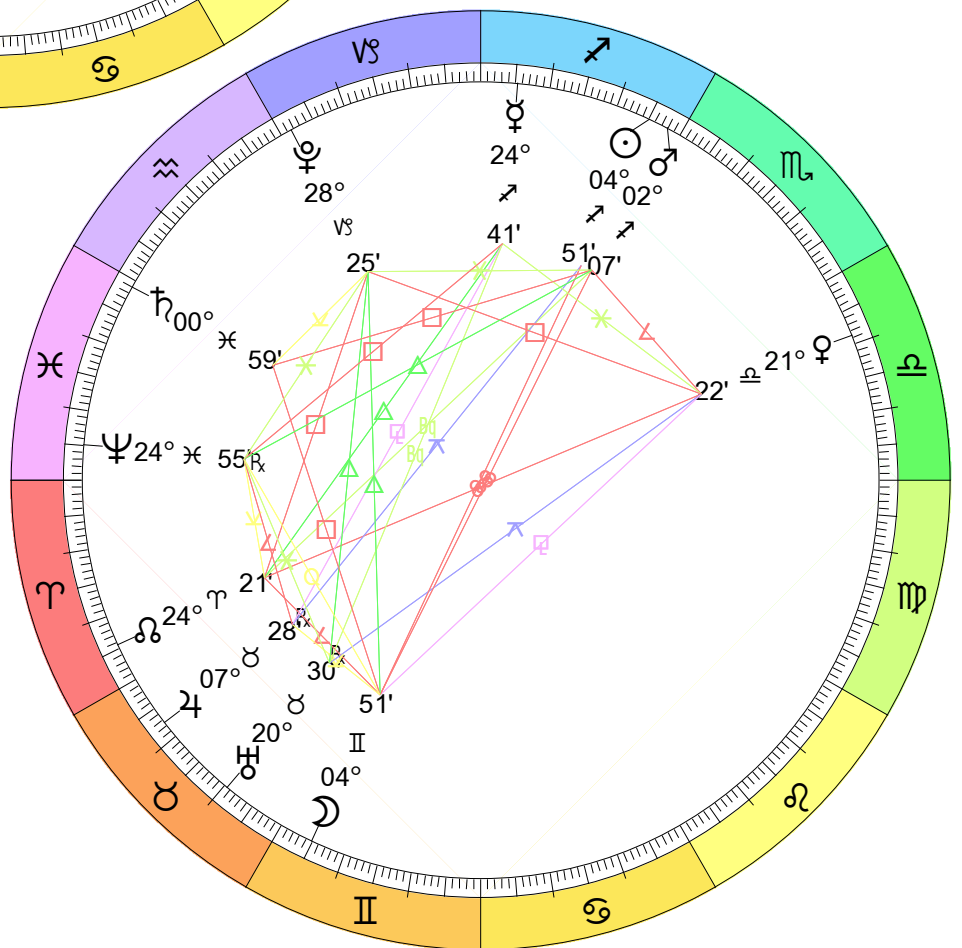

Full Moon (Sturgeon Moon)
 Aug 1, 2023
 02:32:13 PM EDT
 New York, NY 074W00'23" 40N42'51"

New Moon
 Aug 16, 2023
 05:39:21 AM EDT
 New York, NY 074W00'23" 40N42'51"

Full Moon (Harvest Moon)
 Aug 30, 2023
 09:36:28 PM EDT
 New York, NY 074W00'23" 40N42'51"

New Moon
 Sep 14, 2023
 09:40:06 PM EDT
 New York, NY 074W00'23" 40N42'51"

Full Moon (Hunter's Moon)
 Sep 29, 2023
 05:58:50 AM EDT
 New York, NY 074W00'23" 40N42'51"

New Moon
 Eclipse (Annular)
 Oct 14, 2023
 01:55:56 PM EDT
 New York, NY 074W00'23" 40N42'51"

Full Moon (Frost Moon)
 Eclipse (Umbral)
 Oct 28, 2023
 04:24:51 PM EDT
 New York, NY 074W00'23" 40N42'51"

New Moon
 Nov 13, 2023
 04:28:51 AM EST
 New York, NY 074W00'23" 40N42'51"

Full Moon (Cold Moon)
 Nov 27, 2023
 04:16:50 AM EST
 New York, NY 074W00'23" 40N42'51"

New Moon
 Dec 12, 2023
 06:32:46 PM EST
 New York, NY 074W00'23" 40N42'51"

Full Moon (Wolf Moon)
 Dec 26, 2023
 07:34:25 PM EST
 New York, NY 074W00'23" 40N42'51"