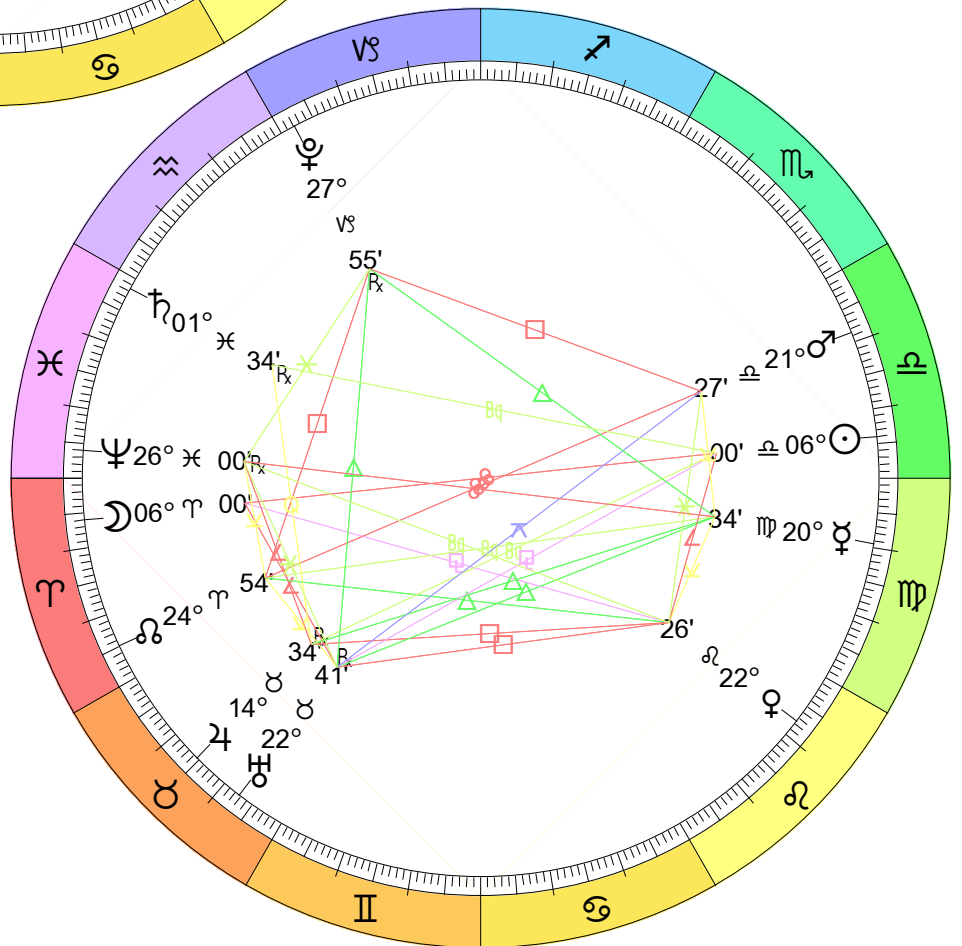

New Moon
 Mar 21, 2023
 01:23:58 PM EDT
 New York, NY 074W00'23" 40N42'51"

New Moon
 May 19, 2023
 11:54:11 AM EDT
 New York, NY 074W00'23" 40N42'51"

Full Moon (Honey Moon)
 Jun 3, 2023
 11:42:56 PM EDT
 New York, NY 074W00'23" 40N42'51"

New Moon
 Jun 18, 2023
 00:37:21 AM EDT
 New York, NY 074W00'23" 40N42'51"

Full Moon (Buck Moon)
 Jul 3, 2023
 07:39:49 AM EDT
 New York, NY 074W00'23" 40N42'51"

New Moon
 Jul 17, 2023
 02:32:49 PM EDT
 New York, NY 074W00'23" 40N42'51"

Full Moon (Sturgeon Moon)
 Aug 1, 2023
 02:32:13 PM EDT
 New York, NY 074W00'23" 40N42'51"

New Moon
 Aug 16, 2023
 05:39:21 AM EDT
 New York, NY 074W00'23" 40N42'51"

Full Moon (Harvest Moon)
 Aug 30, 2023
 09:36:28 PM EDT
 New York, NY 074W00'23" 40N42'51"

New Moon
 Sep 14, 2023
 09:40:06 PM EDT
 New York, NY 074W00'23" 40N42'51"

Full Moon (Hunter's Moon)
 Sep 29, 2023
 05:58:50 AM EDT
 New York, NY 074W00'23" 40N42'51"

New Moon
 Eclipse (Annular)
 Oct 14, 2023
 01:55:56 PM EDT
 New York, NY 074W00'23" 40N42'51"