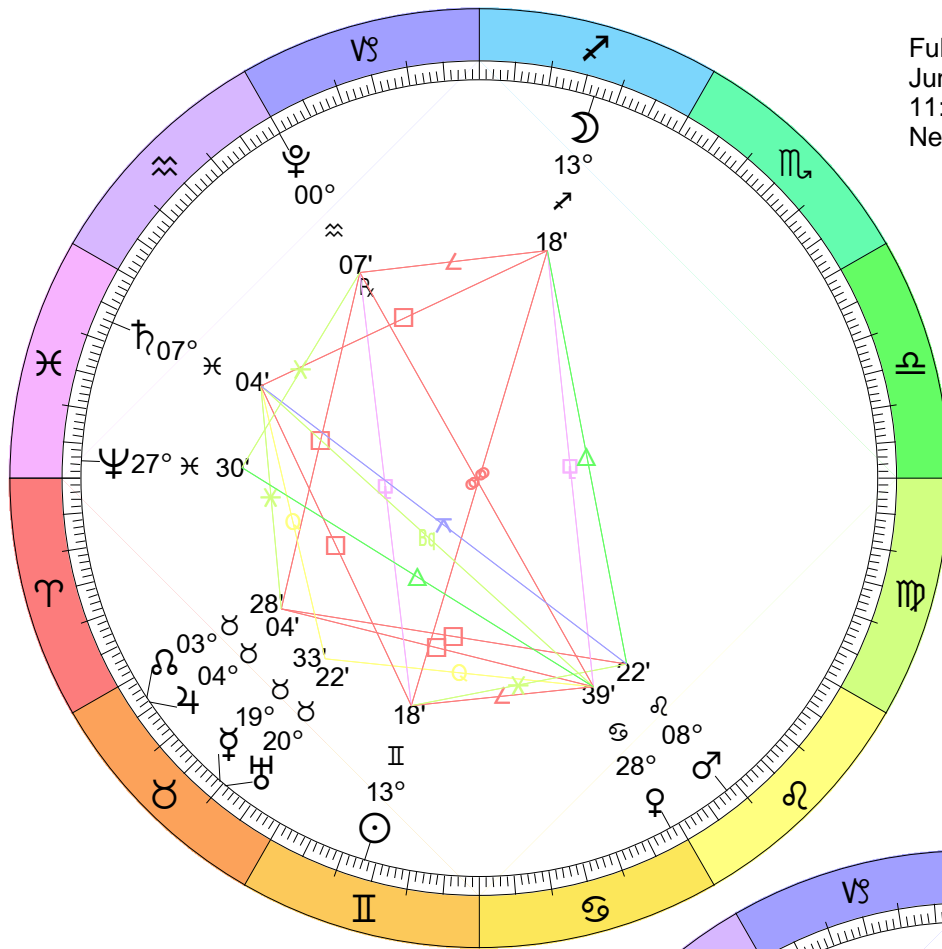

Full Moon (Wolf Moon)
 Jan 6, 2023
 06:08:28 PM EST
 New York, NY 074W00'23" 40N42'51"

New Moon
 Jan 21, 2023
 03:54:41 PM EST
 New York, NY 074W00'23" 40N42'51"

Full Moon (Worm Moon)
 Mar 7, 2023
 07:41:54 AM EST
 New York, NY 074W00'23" 40N42'51"

New Moon
 Mar 21, 2023
 01:23:58 PM EDT
 New York, NY 074W00'23" 40N42'51"

New Moon
 May 19, 2023
 11:54:11 AM EDT
 New York, NY 074W00'23" 40N42'51"

Full Moon (Honey Moon)
 Jun 3, 2023
 11:42:56 PM EDT
 New York, NY 074W00'23" 40N42'51"

New Moon
 Sep 14, 2023
 09:40:06 PM EDT
 New York, NY 074W00'23" 40N42'51"

Full Moon (Hunter's Moon)
 Sep 29, 2023
 05:58:50 AM EDT
 New York, NY 074W00'23" 40N42'51"

New Moon
 Eclipse (Annular)
 Oct 14, 2023
 01:55:56 PM EDT
 New York, NY 074W00'23" 40N42'51"

New Moon
 Dec 12, 2023
 06:32:46 PM EST
 New York, NY 074W00'23" 40N42'51"

Full Moon (Wolf Moon)
 Dec 26, 2023
 07:34:25 PM EST
 New York, NY 074W00'23" 40N42'51"