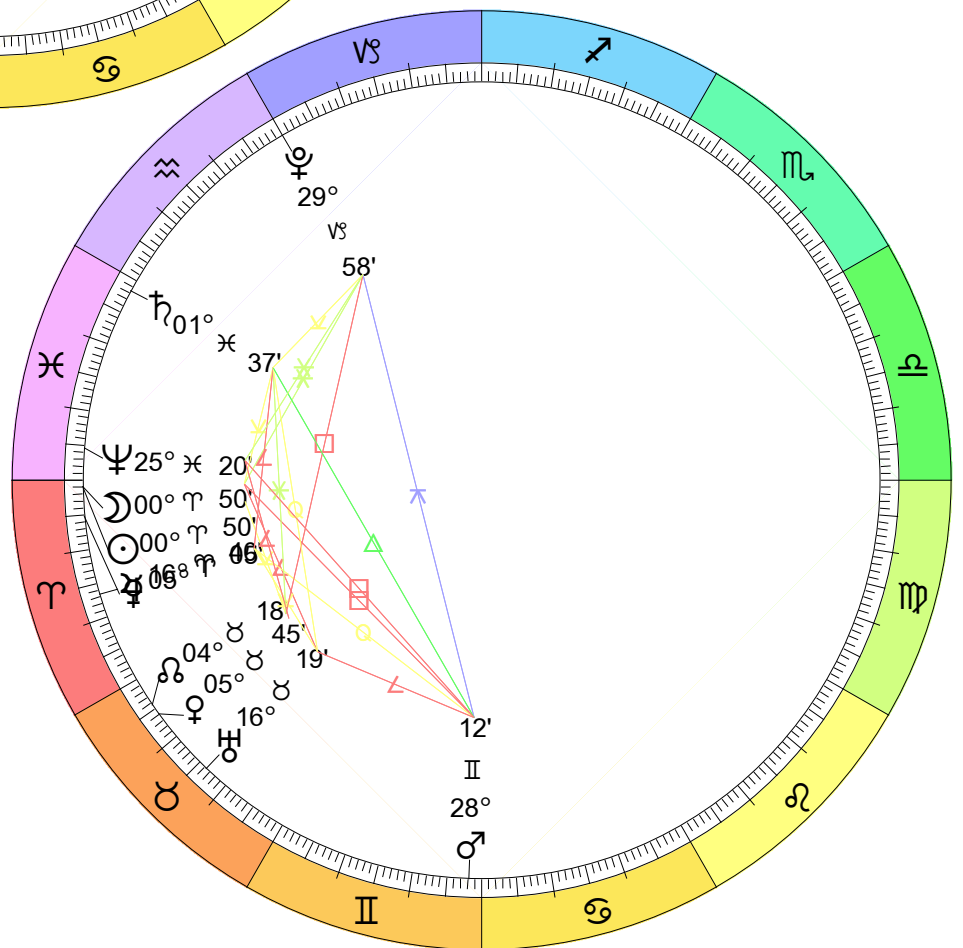

Full Moon (Wolf Moon)
 Jan 6, 2023
 06:08:28 PM EST
 New York, NY 074W00'23" 40N42'51"

New Moon
 Jan 21, 2023
 03:54:41 PM EST
 New York, NY 074W00'23" 40N42'51"

Full Moon (Worm Moon)
 Mar 7, 2023
 07:41:54 AM EST
 New York, NY 074W00'23" 40N42'51"

New Moon
 Mar 21, 2023
 01:23:58 PM EDT
 New York, NY 074W00'23" 40N42'51"

New Moon
 May 19, 2023
 11:54:11 AM EDT
 New York, NY 074W00'23" 40N42'51"

Full Moon (Honey Moon)
 Jun 3, 2023
 11:42:56 PM EDT
 New York, NY 074W00'23" 40N42'51"

New Moon
 Sep 14, 2023
 09:40:06 PM EDT
 New York, NY 074W00'23" 40N42'51"

Full Moon (Hunter's Moon)
 Sep 29, 2023
 05:58:50 AM EDT
 New York, NY 074W00'23" 40N42'51"

New Moon
 Eclipse (Annular)
 Oct 14, 2023
 01:55:56 PM EDT
 New York, NY 074W00'23" 40N42'51"

New Moon
 Dec 12, 2023
 06:32:46 PM EST
 New York, NY 074W00'23" 40N42'51"

Full Moon (Wolf Moon)
 Dec 26, 2023
 07:34:25 PM EST
 New York, NY 074W00'23" 40N42'51"