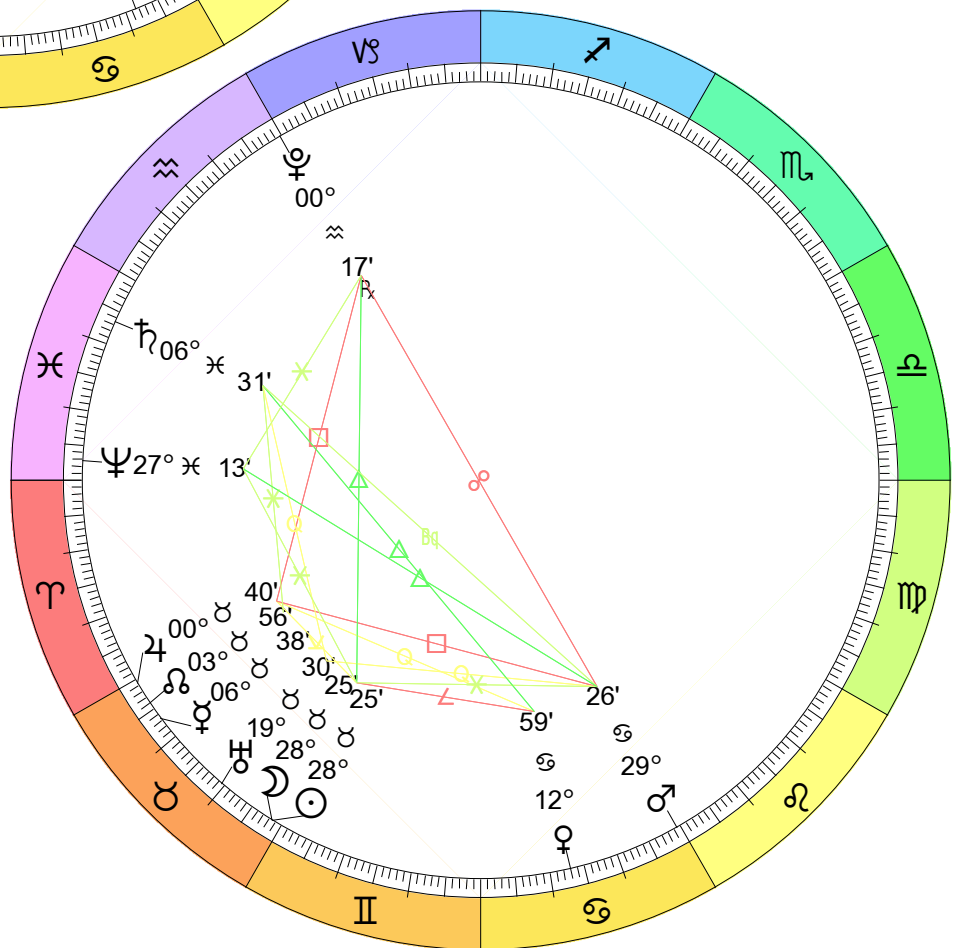

Full Moon (Wolf Moon)
 Jan 6, 2023
 06:08:28 PM EST
 New York, NY 074W00'23" 40N42'51"

New Moon
 Jan 21, 2023
 03:54:41 PM EST
 New York, NY 074W00'23" 40N42'51"

Full Moon (Worm Moon)
 Mar 7, 2023
 07:41:54 AM EST
 New York, NY 074W00'23" 40N42'51"

New Moon
 Mar 21, 2023
 01:23:58 PM EDT
 New York, NY 074W00'23" 40N42'51"

New Moon
 May 19, 2023
 11:54:11 AM EDT
 New York, NY 074W00'23" 40N42'51"

Full Moon (Honey Moon)
 Jun 3, 2023
 11:42:56 PM EDT
 New York, NY 074W00'23" 40N42'51"

New Moon
 Sep 14, 2023
 09:40:06 PM EDT
 New York, NY 074W00'23" 40N42'51"

Full Moon (Hunter's Moon)
 Sep 29, 2023
 05:58:50 AM EDT
 New York, NY 074W00'23" 40N42'51"

New Moon
 Eclipse (Annular)
 Oct 14, 2023
 01:55:56 PM EDT
 New York, NY 074W00'23" 40N42'51"

New Moon
 Dec 12, 2023
 06:32:46 PM EST
 New York, NY 074W00'23" 40N42'51"

Full Moon (Wolf Moon)
 Dec 26, 2023
 07:34:25 PM EST
 New York, NY 074W00'23" 40N42'51"