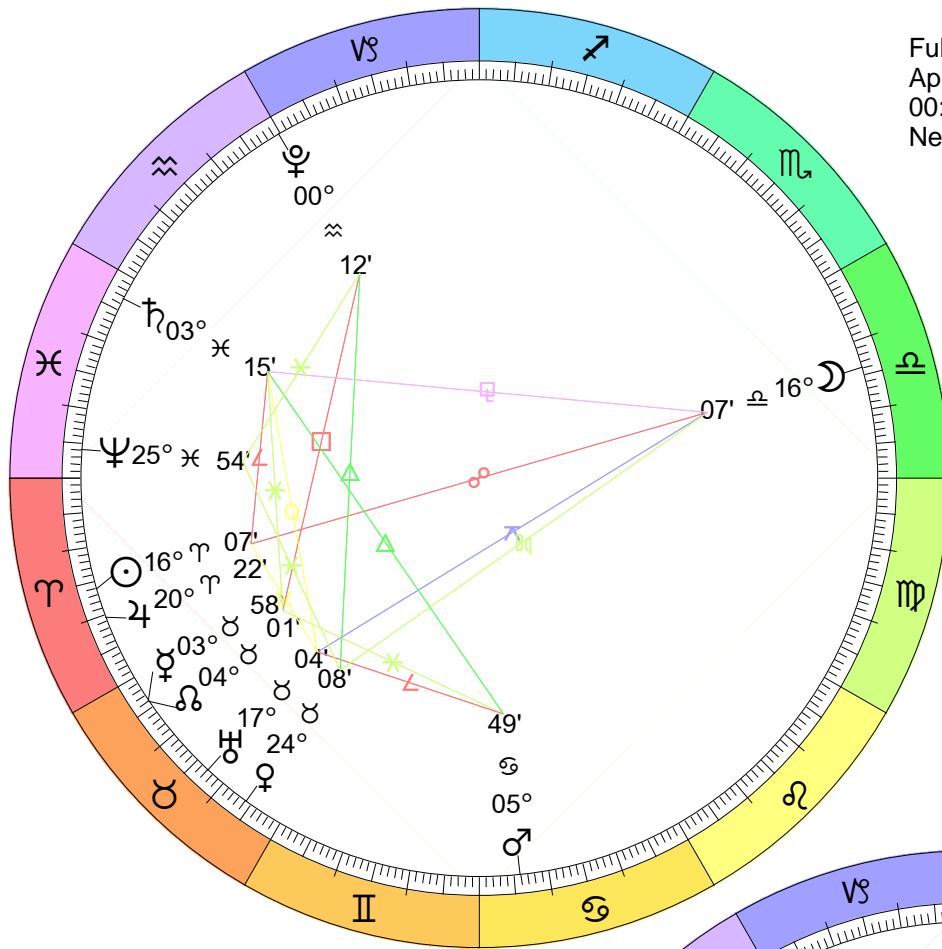

Full Moon (Wolf Moon)
 Jan 6, 2023
 06:08:28 PM EST
 New York, NY 074W00'23" 40N42'51"

New Moon
 Jan 21, 2023
 03:54:41 PM EST
 New York, NY 074W00'23" 40N42'51"

Full Moon (Worm Moon)
 Mar 7, 2023
 07:41:54 AM EST
 New York, NY 074W00'23" 40N42'51"

New Moon
 Mar 21, 2023
 01:23:58 PM EDT
 New York, NY 074W00'23" 40N42'51"

New Moon
 May 19, 2023
 11:54:11 AM EDT
 New York, NY 074W00'23" 40N42'51"

Full Moon (Honey Moon)
 Jun 3, 2023
 11:42:56 PM EDT
 New York, NY 074W00'23" 40N42'51"

New Moon
 Sep 14, 2023
 09:40:06 PM EDT
 New York, NY 074W00'23" 40N42'51"

Full Moon (Hunter's Moon)
 Sep 29, 2023
 05:58:50 AM EDT
 New York, NY 074W00'23" 40N42'51"

New Moon
 Eclipse (Annular)
 Oct 14, 2023
 01:55:56 PM EDT
 New York, NY 074W00'23" 40N42'51"

New Moon
 Dec 12, 2023
 06:32:46 PM EST
 New York, NY 074W00'23" 40N42'51"

Full Moon (Wolf Moon)
 Dec 26, 2023
 07:34:25 PM EST
 New York, NY 074W00'23" 40N42'51"