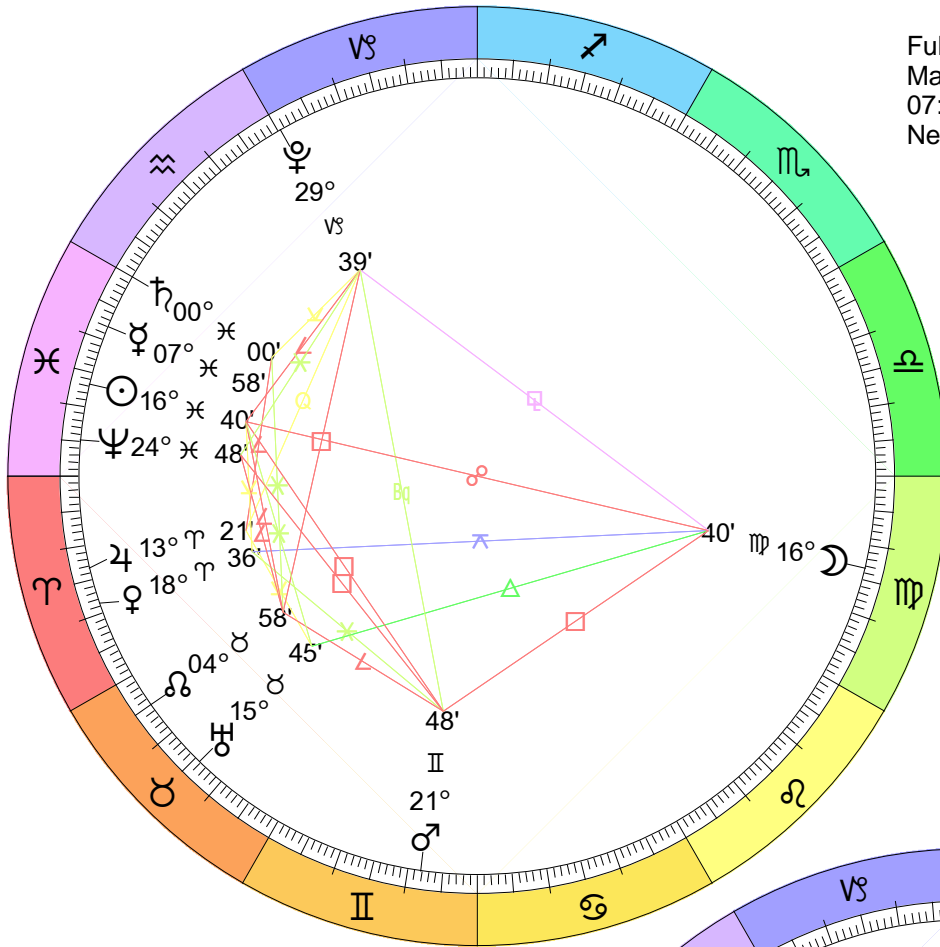

Full Moon (Wolf Moon)
 Jan 6, 2023
 06:08:28 PM EST
 New York, NY 074W00'23" 40N42'51"

New Moon
 Jan 21, 2023
 03:54:41 PM EST
 New York, NY 074W00'23" 40N42'51"

Full Moon (Worm Moon)
 Mar 7, 2023
 07:41:54 AM EST
 New York, NY 074W00'23" 40N42'51"

New Moon
 Mar 21, 2023
 01:23:58 PM EDT
 New York, NY 074W00'23" 40N42'51"

New Moon
 May 19, 2023
 11:54:11 AM EDT
 New York, NY 074W00'23" 40N42'51"

Full Moon (Honey Moon)
 Jun 3, 2023
 11:42:56 PM EDT
 New York, NY 074W00'23" 40N42'51"

New Moon
 Sep 14, 2023
 09:40:06 PM EDT
 New York, NY 074W00'23" 40N42'51"

Full Moon (Hunter's Moon)
 Sep 29, 2023
 05:58:50 AM EDT
 New York, NY 074W00'23" 40N42'51"

New Moon
 Eclipse (Annular)
 Oct 14, 2023
 01:55:56 PM EDT
 New York, NY 074W00'23" 40N42'51"

New Moon
 Dec 12, 2023
 06:32:46 PM EST
 New York, NY 074W00'23" 40N42'51"

Full Moon (Wolf Moon)
 Dec 26, 2023
 07:34:25 PM EST
 New York, NY 074W00'23" 40N42'51"