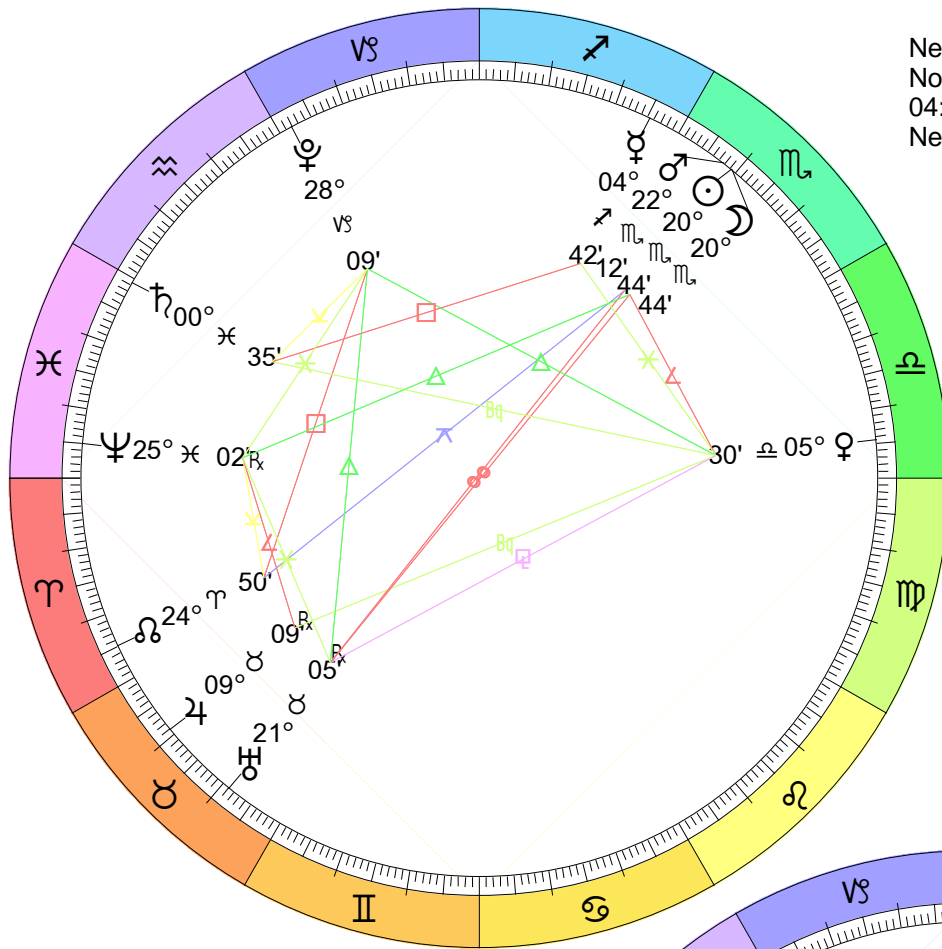

Full Moon (Sturgeon Moon)
 Aug 1, 2023
 02:32:13 PM EDT
 New York, NY 074W00'23" 40N42'51"

New Moon
 Aug 16, 2023
 05:39:21 AM EDT
 New York, NY 074W00'23" 40N42'51"

Full Moon (Harvest Moon)
 Aug 30, 2023
 09:36:28 PM EDT
 New York, NY 074W00'23" 40N42'51"

New Moon
 Sep 14, 2023
 09:40:06 PM EDT
 New York, NY 074W00'23" 40N42'51"

Full Moon (Hunter's Moon)
 Sep 29, 2023
 05:58:50 AM EDT
 New York, NY 074W00'23" 40N42'51"

New Moon
 Eclipse (Annular)
 Oct 14, 2023
 01:55:56 PM EDT
 New York, NY 074W00'23" 40N42'51"

Full Moon (Frost Moon)
 Eclipse (Umbral)
 Oct 28, 2023
 04:24:51 PM EDT
 New York, NY 074W00'23" 40N42'51"

New Moon
 Nov 13, 2023
 04:28:51 AM EST
 New York, NY 074W00'23" 40N42'51"

Full Moon (Cold Moon)
 Nov 27, 2023
 04:16:50 AM EST
 New York, NY 074W00'23" 40N42'51"

New Moon
 Dec 12, 2023
 06:32:46 PM EST
 New York, NY 074W00'23" 40N42'51"

Full Moon (Wolf Moon)
 Dec 26, 2023
 07:34:25 PM EST
 New York, NY 074W00'23" 40N42'51"