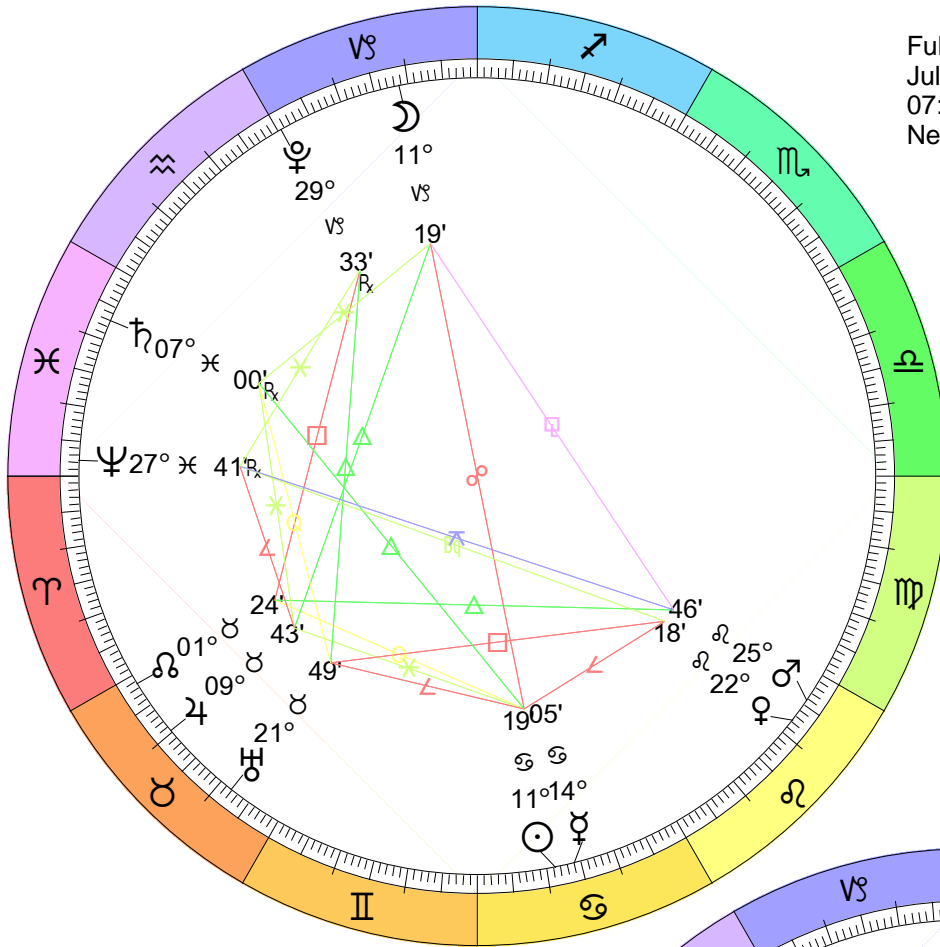

Full Moon (Wolf Moon)
 Jan 6, 2023
 06:08:28 PM EST
 New York, NY 074W00'23" 40N42'51"

New Moon
 Jan 21, 2023
 03:54:41 PM EST
 New York, NY 074W00'23" 40N42'51"

Full Moon (Worm Moon)
 Mar 7, 2023
 07:41:54 AM EST
 New York, NY 074W00'23" 40N42'51"

New Moon
 Mar 21, 2023
 01:23:58 PM EDT
 New York, NY 074W00'23" 40N42'51"

New Moon
 May 19, 2023
 11:54:11 AM EDT
 New York, NY 074W00'23" 40N42'51"

Full Moon (Honey Moon)
 Jun 3, 2023
 11:42:56 PM EDT
 New York, NY 074W00'23" 40N42'51"

New Moon
 Jun 18, 2023
 00:37:21 AM EDT
 New York, NY 074W00'23" 40N42'51"

Full Moon (Buck Moon)
 Jul 3, 2023
 07:39:49 AM EDT
 New York, NY 074W00'23" 40N42'51"

New Moon
 Jul 17, 2023
 02:32:49 PM EDT
 New York, NY 074W00'23" 40N42'51"

New Moon
 Sep 14, 2023
 09:40:06 PM EDT
 New York, NY 074W00'23" 40N42'51"

Full Moon (Hunter's Moon)
 Sep 29, 2023
 05:58:50 AM EDT
 New York, NY 074W00'23" 40N42'51"

New Moon
 Eclipse (Annular)
 Oct 14, 2023
 01:55:56 PM EDT
 New York, NY 074W00'23" 40N42'51"