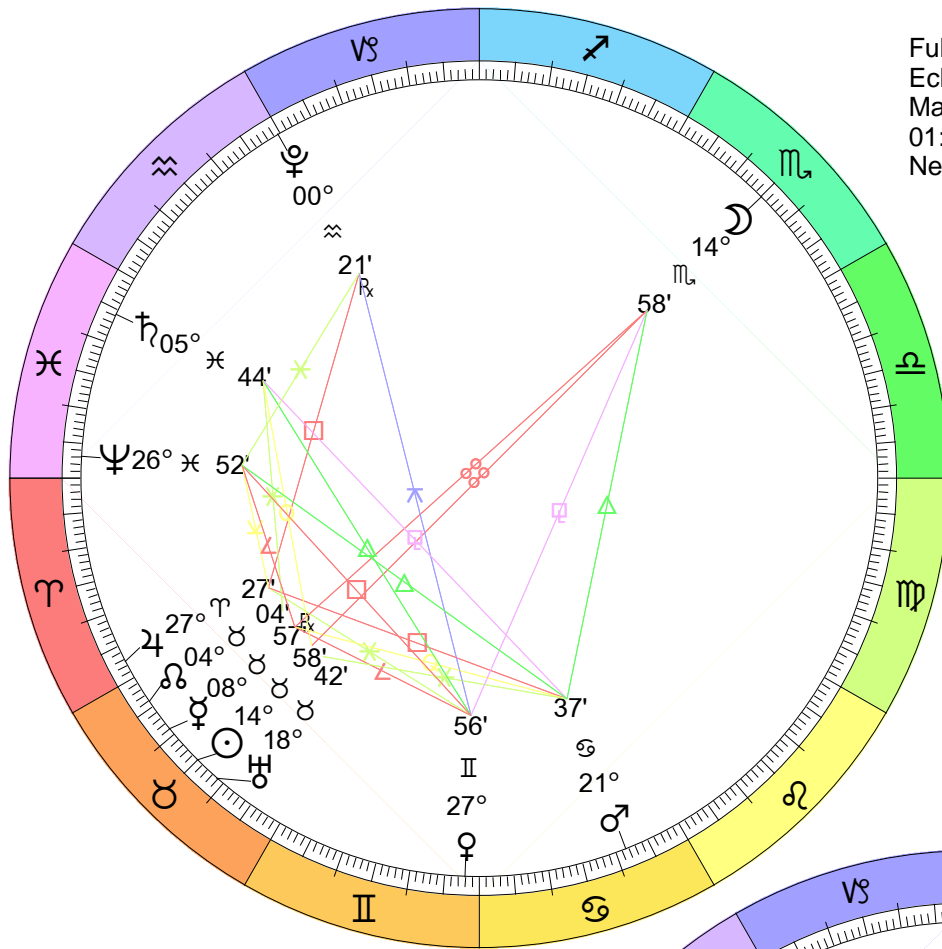

Full Moon (Wolf Moon)
 Jan 6, 2023
 06:08:28 PM EST
 New York, NY 074W00'23" 40N42'51"

New Moon
 Jan 21, 2023
 03:54:41 PM EST
 New York, NY 074W00'23" 40N42'51"

Full Moon (Worm Moon)
 Mar 7, 2023
 07:41:54 AM EST
 New York, NY 074W00'23" 40N42'51"

New Moon
 Mar 21, 2023
 01:23:58 PM EDT
 New York, NY 074W00'23" 40N42'51"

New Moon
 May 19, 2023
 11:54:11 AM EDT
 New York, NY 074W00'23" 40N42'51"

Full Moon (Honey Moon)
 Jun 3, 2023
 11:42:56 PM EDT
 New York, NY 074W00'23" 40N42'51"

New Moon
 Sep 14, 2023
 09:40:06 PM EDT
 New York, NY 074W00'23" 40N42'51"

Full Moon (Hunter's Moon)
 Sep 29, 2023
 05:58:50 AM EDT
 New York, NY 074W00'23" 40N42'51"

New Moon
 Eclipse (Annular)
 Oct 14, 2023
 01:55:56 PM EDT
 New York, NY 074W00'23" 40N42'51"

New Moon
 Dec 12, 2023
 06:32:46 PM EST
 New York, NY 074W00'23" 40N42'51"

Full Moon (Wolf Moon)
 Dec 26, 2023
 07:34:25 PM EST
 New York, NY 074W00'23" 40N42'51"