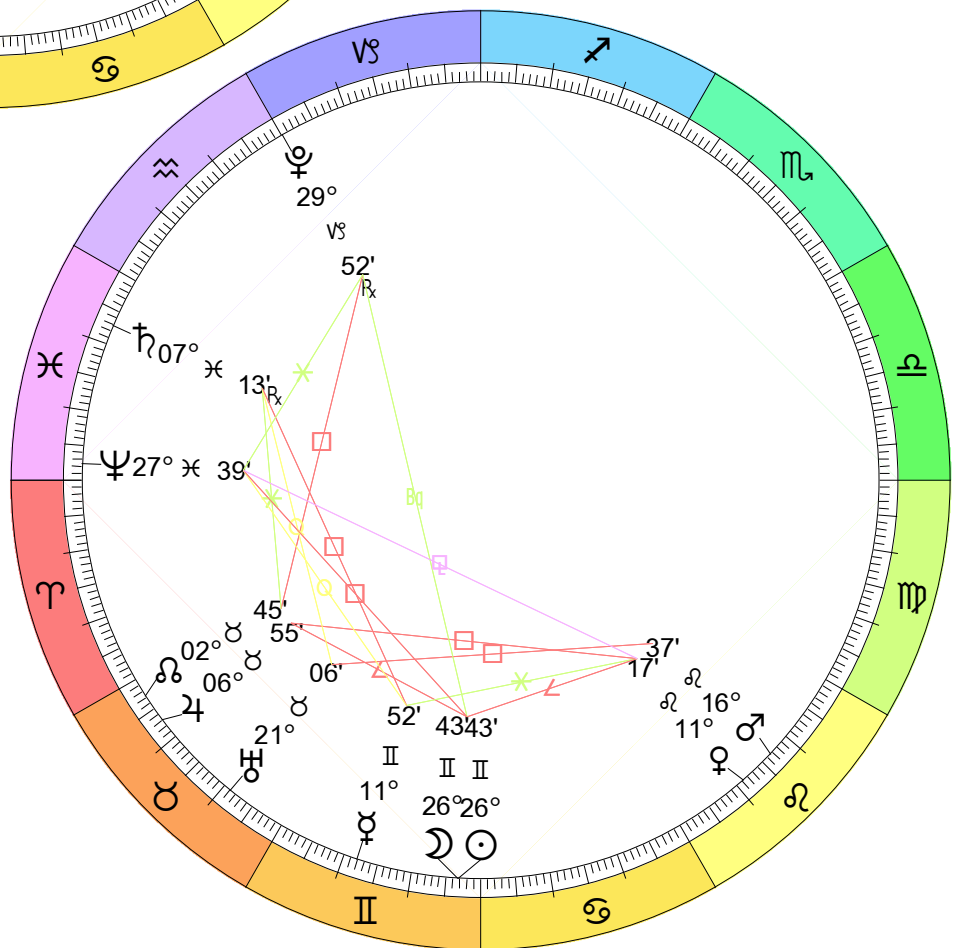

Full Moon (Wolf Moon)
 Jan 6, 2023
 06:08:28 PM EST
 New York, NY 074W00'23" 40N42'51"

New Moon
 Jan 21, 2023
 03:54:41 PM EST
 New York, NY 074W00'23" 40N42'51"

Full Moon (Worm Moon)
 Mar 7, 2023
 07:41:54 AM EST
 New York, NY 074W00'23" 40N42'51"

New Moon
 Mar 21, 2023
 01:23:58 PM EDT
 New York, NY 074W00'23" 40N42'51"

New Moon
 May 19, 2023
 11:54:11 AM EDT
 New York, NY 074W00'23" 40N42'51"

Full Moon (Honey Moon)
 Jun 3, 2023
 11:42:56 PM EDT
 New York, NY 074W00'23" 40N42'51"

New Moon
 Jun 18, 2023
 00:37:21 AM EDT
 New York, NY 074W00'23" 40N42'51"

Full Moon (Buck Moon)
 Jul 3, 2023
 07:39:49 AM EDT
 New York, NY 074W00'23" 40N42'51"

New Moon
 Jul 17, 2023
 02:32:49 PM EDT
 New York, NY 074W00'23" 40N42'51"

New Moon
 Sep 14, 2023
 09:40:06 PM EDT
 New York, NY 074W00'23" 40N42'51"

Full Moon (Hunter's Moon)
 Sep 29, 2023
 05:58:50 AM EDT
 New York, NY 074W00'23" 40N42'51"

New Moon
 Eclipse (Annular)
 Oct 14, 2023
 01:55:56 PM EDT
 New York, NY 074W00'23" 40N42'51"