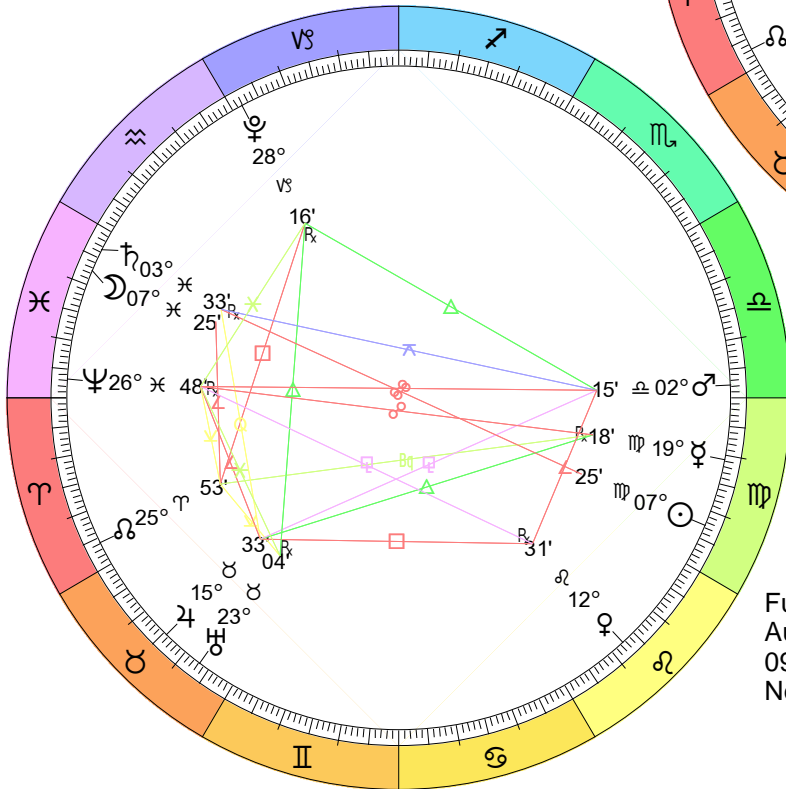

New Moon
 Mar 21, 2023
 01:23:58 PM EDT
 New York, NY 074W00'23" 40N42'51"

New Moon
 May 19, 2023
 11:54:11 AM EDT
 New York, NY 074W00'23" 40N42'51"

Full Moon (Honey Moon)
 Jun 3, 2023
 11:42:56 PM EDT
 New York, NY 074W00'23" 40N42'51"

New Moon
 Jun 18, 2023
 00:37:21 AM EDT
 New York, NY 074W00'23" 40N42'51"

Full Moon (Buck Moon)
 Jul 3, 2023
 07:39:49 AM EDT
 New York, NY 074W00'23" 40N42'51"

New Moon
 Jul 17, 2023
 02:32:49 PM EDT
 New York, NY 074W00'23" 40N42'51"

Full Moon (Sturgeon Moon)
 Aug 1, 2023
 02:32:13 PM EDT
 New York, NY 074W00'23" 40N42'51"

New Moon
 Aug 16, 2023
 05:39:21 AM EDT
 New York, NY 074W00'23" 40N42'51"

Full Moon (Harvest Moon)
 Aug 30, 2023
 09:36:28 PM EDT
 New York, NY 074W00'23" 40N42'51"

New Moon
 Sep 14, 2023
 09:40:06 PM EDT
 New York, NY 074W00'23" 40N42'51"

Full Moon (Hunter's Moon)
 Sep 29, 2023
 05:58:50 AM EDT
 New York, NY 074W00'23" 40N42'51"

New Moon
 Eclipse (Annular)
 Oct 14, 2023
 01:55:56 PM EDT
 New York, NY 074W00'23" 40N42'51"