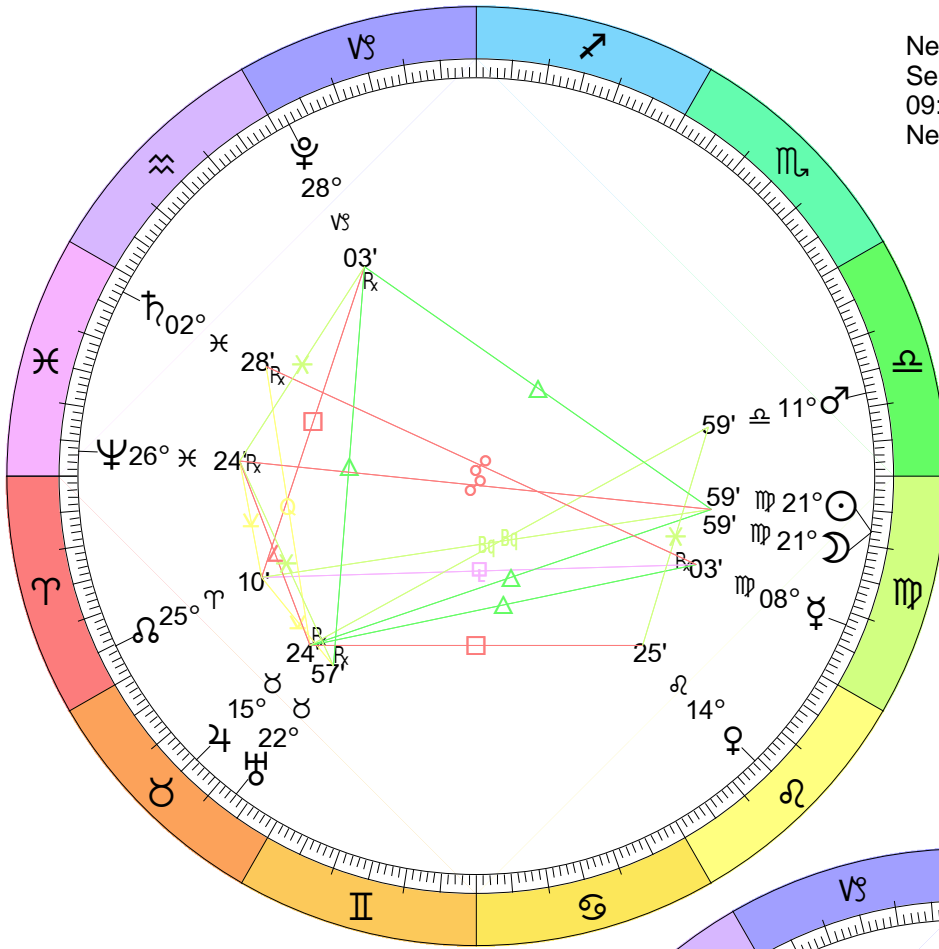

New Moon
 Jun 18, 2023
 00:37:21 AM EDT
 New York, NY 074W00'23" 40N42'51"

Full Moon (Buck Moon)
 Jul 3, 2023
 07:39:49 AM EDT
 New York, NY 074W00'23" 40N42'51"

New Moon
 Jul 17, 2023
 02:32:49 PM EDT
 New York, NY 074W00'23" 40N42'51"

Full Moon (Sturgeon Moon)
 Aug 1, 2023
 02:32:13 PM EDT
 New York, NY 074W00'23" 40N42'51"

New Moon
 Aug 16, 2023
 05:39:21 AM EDT
 New York, NY 074W00'23" 40N42'51"

Full Moon (Harvest Moon)
 Aug 30, 2023
 09:36:28 PM EDT
 New York, NY 074W00'23" 40N42'51"

New Moon
 Sep 14, 2023
 09:40:06 PM EDT
 New York, NY 074W00'23" 40N42'51"

Full Moon (Hunter's Moon)
 Sep 29, 2023
 05:58:50 AM EDT
 New York, NY 074W00'23" 40N42'51"

New Moon
 Eclipse (Annular)
 Oct 14, 2023
 01:55:56 PM EDT
 New York, NY 074W00'23" 40N42'51"

New Moon
 Dec 12, 2023
 06:32:46 PM EST
 New York, NY 074W00'23" 40N42'51"

Full Moon (Wolf Moon)
 Dec 26, 2023
 07:34:25 PM EST
 New York, NY 074W00'23" 40N42'51"