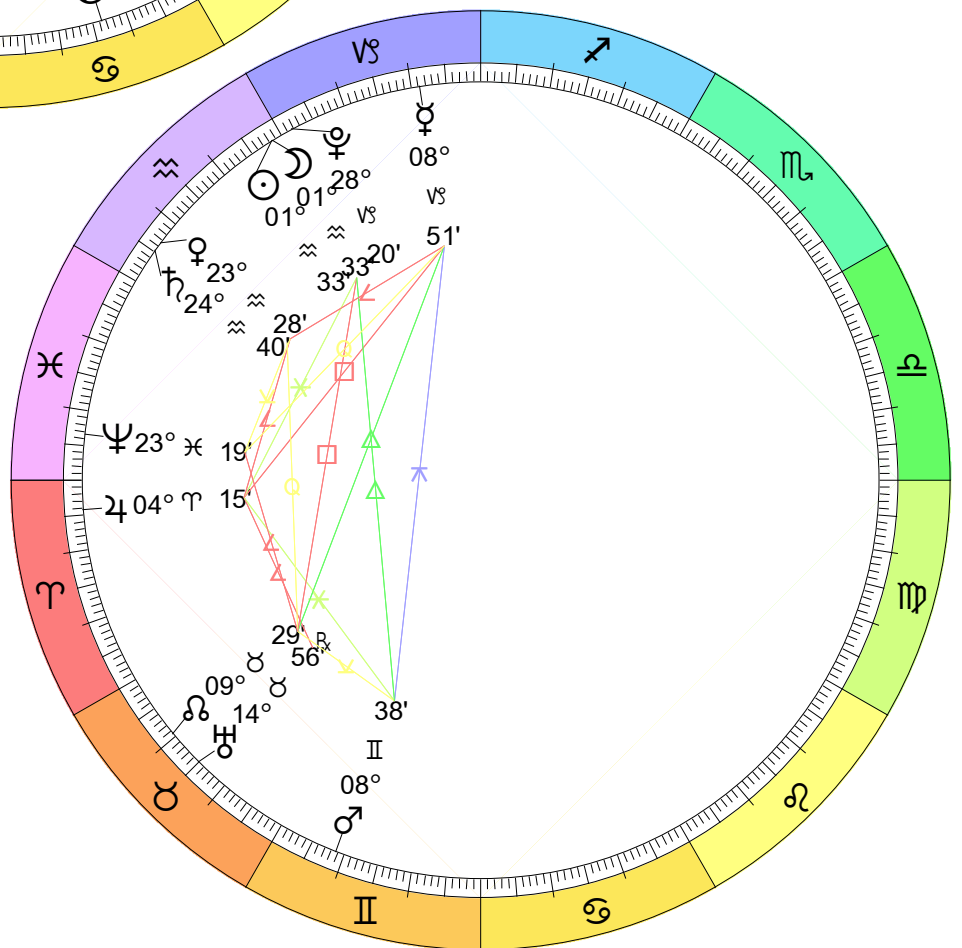

Full Moon (Wolf Moon)
 Jan 6, 2023
 06:08:28 PM EST
 New York, NY 074W00'23" 40N42'51"

New Moon
 Jan 21, 2023
 03:54:41 PM EST
 New York, NY 074W00'23" 40N42'51"

Full Moon (Worm Moon)
 Mar 7, 2023
 07:41:54 AM EST
 New York, NY 074W00'23" 40N42'51"

New Moon
 Mar 21, 2023
 01:23:58 PM EDT
 New York, NY 074W00'23" 40N42'51"

New Moon
 May 19, 2023
 11:54:11 AM EDT
 New York, NY 074W00'23" 40N42'51"

Full Moon (Honey Moon)
 Jun 3, 2023
 11:42:56 PM EDT
 New York, NY 074W00'23" 40N42'51"

New Moon
 Sep 14, 2023
 09:40:06 PM EDT
 New York, NY 074W00'23" 40N42'51"

Full Moon (Hunter's Moon)
 Sep 29, 2023
 05:58:50 AM EDT
 New York, NY 074W00'23" 40N42'51"

New Moon
 Eclipse (Annular)
 Oct 14, 2023
 01:55:56 PM EDT
 New York, NY 074W00'23" 40N42'51"

New Moon
 Dec 12, 2023
 06:32:46 PM EST
 New York, NY 074W00'23" 40N42'51"

Full Moon (Wolf Moon)
 Dec 26, 2023
 07:34:25 PM EST
 New York, NY 074W00'23" 40N42'51"