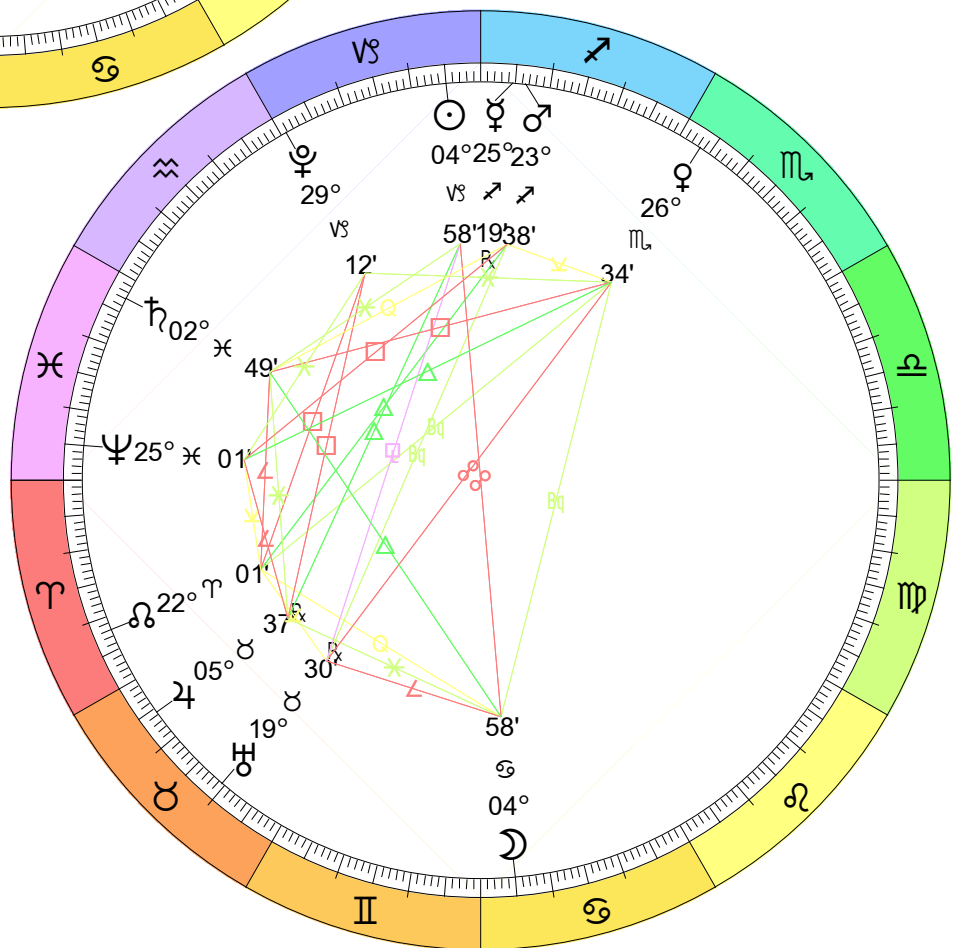

New Moon
 Mar 21, 2023
 01:23:58 PM EDT
 New York, NY 074W00'23" 40N42'51"

New Moon
 May 19, 2023
 11:54:11 AM EDT
 New York, NY 074W00'23" 40N42'51"

Full Moon (Honey Moon)
 Jun 3, 2023
 11:42:56 PM EDT
 New York, NY 074W00'23" 40N42'51"

New Moon
 Sep 14, 2023
 09:40:06 PM EDT
 New York, NY 074W00'23" 40N42'51"

Full Moon (Hunter's Moon)
 Sep 29, 2023
 05:58:50 AM EDT
 New York, NY 074W00'23" 40N42'51"

New Moon
 Eclipse (Annular)
 Oct 14, 2023
 01:55:56 PM EDT
 New York, NY 074W00'23" 40N42'51"

Full Moon (Frost Moon)
 Eclipse (Umbral)
 Oct 28, 2023
 04:24:51 PM EDT
 New York, NY 074W00'23" 40N42'51"

New Moon
 Nov 13, 2023
 04:28:51 AM EST
 New York, NY 074W00'23" 40N42'51"

Full Moon (Cold Moon)
 Nov 27, 2023
 04:16:50 AM EST
 New York, NY 074W00'23" 40N42'51"

New Moon
 Dec 12, 2023
 06:32:46 PM EST
 New York, NY 074W00'23" 40N42'51"

Full Moon (Wolf Moon)
 Dec 26, 2023
 07:34:25 PM EST
 New York, NY 074W00'23" 40N42'51"