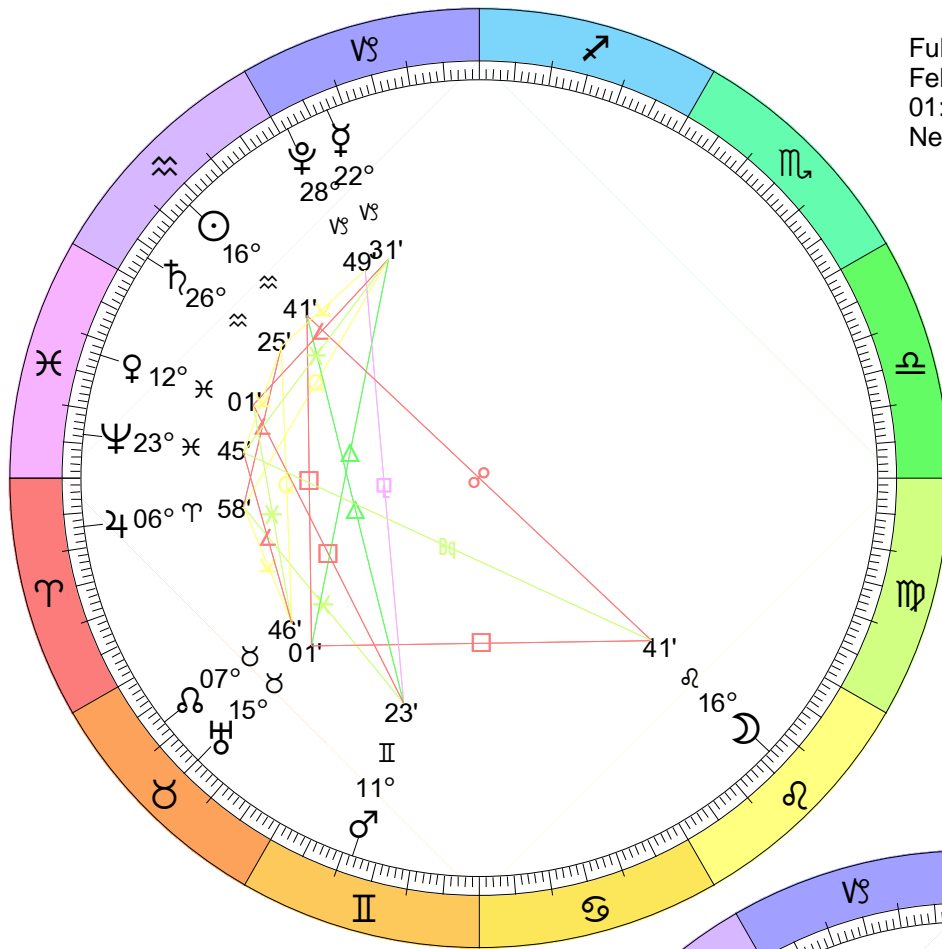

Full Moon (Wolf Moon)
 Jan 6, 2023
 06:08:28 PM EST
 New York, NY 074W00'23" 40N42'51"

New Moon
 Jan 21, 2023
 03:54:41 PM EST
 New York, NY 074W00'23" 40N42'51"

Full Moon (Worm Moon)
 Mar 7, 2023
 07:41:54 AM EST
 New York, NY 074W00'23" 40N42'51"

New Moon
 Mar 21, 2023
 01:23:58 PM EDT
 New York, NY 074W00'23" 40N42'51"

New Moon
 May 19, 2023
 11:54:11 AM EDT
 New York, NY 074W00'23" 40N42'51"

Full Moon (Honey Moon)
 Jun 3, 2023
 11:42:56 PM EDT
 New York, NY 074W00'23" 40N42'51"

New Moon
 Sep 14, 2023
 09:40:06 PM EDT
 New York, NY 074W00'23" 40N42'51"

Full Moon (Hunter's Moon)
 Sep 29, 2023
 05:58:50 AM EDT
 New York, NY 074W00'23" 40N42'51"

New Moon
 Eclipse (Annular)
 Oct 14, 2023
 01:55:56 PM EDT
 New York, NY 074W00'23" 40N42'51"

New Moon
 Dec 12, 2023
 06:32:46 PM EST
 New York, NY 074W00'23" 40N42'51"

Full Moon (Wolf Moon)
 Dec 26, 2023
 07:34:25 PM EST
 New York, NY 074W00'23" 40N42'51"