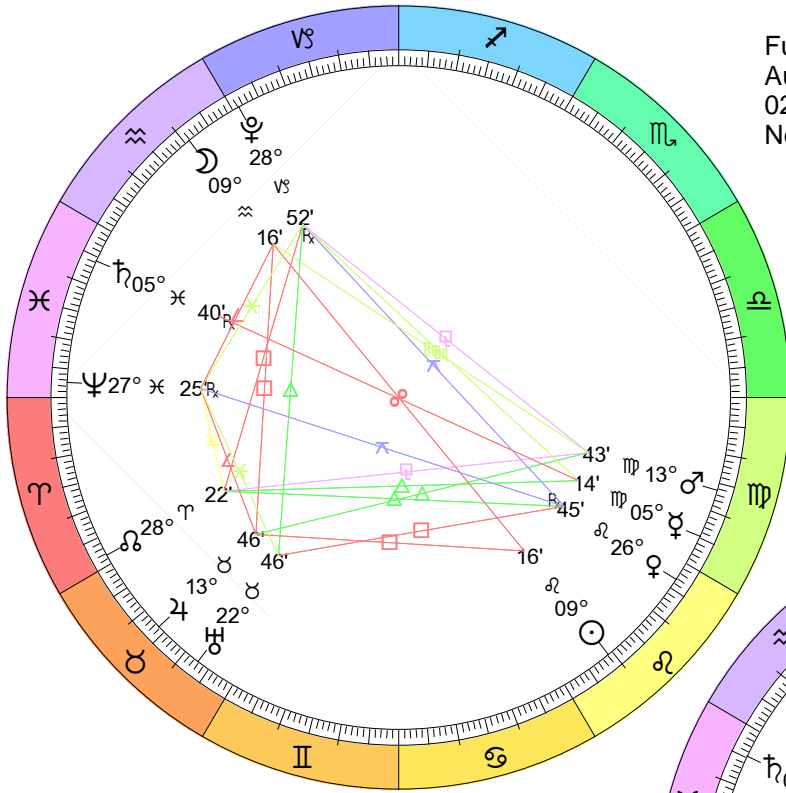

Full Moon (Wolf Moon)
 Jan 6, 2023
 06:08:28 PM EST
 New York, NY 074W00'23" 40N42'51"

New Moon
 Jan 21, 2023
 03:54:41 PM EST
 New York, NY 074W00'23" 40N42'51"

Full Moon (Worm Moon)
 Mar 7, 2023
 07:41:54 AM EST
 New York, NY 074W00'23" 40N42'51"

New Moon
 Mar 21, 2023
 01:23:58 PM EDT
 New York, NY 074W00'23" 40N42'51"

New Moon
 May 19, 2023
 11:54:11 AM EDT
 New York, NY 074W00'23" 40N42'51"

Full Moon (Honey Moon)
 Jun 3, 2023
 11:42:56 PM EDT
 New York, NY 074W00'23" 40N42'51"

New Moon
 Jun 18, 2023
 00:37:21 AM EDT
 New York, NY 074W00'23" 40N42'51"

Full Moon (Buck Moon)
 Jul 3, 2023
 07:39:49 AM EDT
 New York, NY 074W00'23" 40N42'51"

New Moon
 Jul 17, 2023
 02:32:49 PM EDT
 New York, NY 074W00'23" 40N42'51"

New Moon
 Sep 14, 2023
 09:40:06 PM EDT
 New York, NY 074W00'23" 40N42'51"

Full Moon (Hunter's Moon)
 Sep 29, 2023
 05:58:50 AM EDT
 New York, NY 074W00'23" 40N42'51"

New Moon
 Eclipse (Annular)
 Oct 14, 2023
 01:55:56 PM EDT
 New York, NY 074W00'23" 40N42'51"