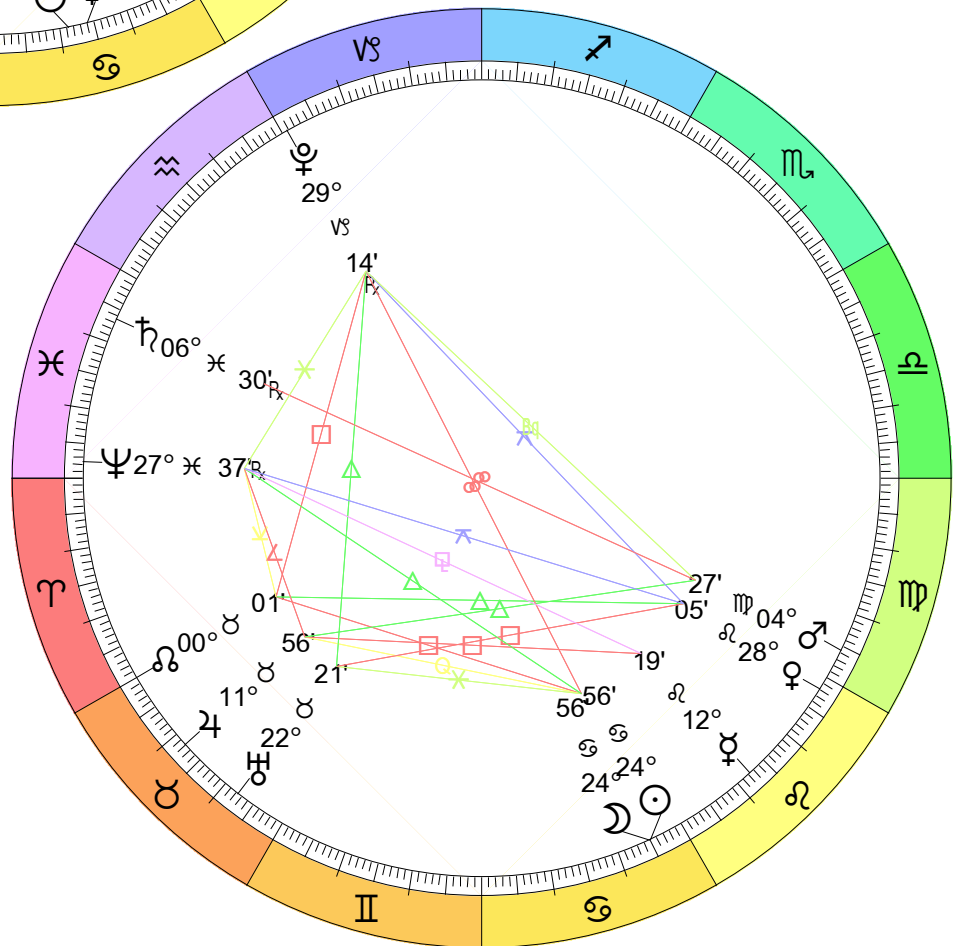

Full Moon (Wolf Moon)
 Jan 6, 2023
 06:08:28 PM EST
 New York, NY 074W00'23" 40N42'51"

New Moon
 Jan 21, 2023
 03:54:41 PM EST
 New York, NY 074W00'23" 40N42'51"

Full Moon (Worm Moon)
 Mar 7, 2023
 07:41:54 AM EST
 New York, NY 074W00'23" 40N42'51"

New Moon
 Mar 21, 2023
 01:23:58 PM EDT
 New York, NY 074W00'23" 40N42'51"

New Moon
 May 19, 2023
 11:54:11 AM EDT
 New York, NY 074W00'23" 40N42'51"

Full Moon (Honey Moon)
 Jun 3, 2023
 11:42:56 PM EDT
 New York, NY 074W00'23" 40N42'51"

New Moon
 Jun 18, 2023
 00:37:21 AM EDT
 New York, NY 074W00'23" 40N42'51"

Full Moon (Buck Moon)
 Jul 3, 2023
 07:39:49 AM EDT
 New York, NY 074W00'23" 40N42'51"

New Moon
 Jul 17, 2023
 02:32:49 PM EDT
 New York, NY 074W00'23" 40N42'51"

New Moon
 Sep 14, 2023
 09:40:06 PM EDT
 New York, NY 074W00'23" 40N42'51"

Full Moon (Hunter's Moon)
 Sep 29, 2023
 05:58:50 AM EDT
 New York, NY 074W00'23" 40N42'51"

New Moon
 Eclipse (Annular)
 Oct 14, 2023
 01:55:56 PM EDT
 New York, NY 074W00'23" 40N42'51"