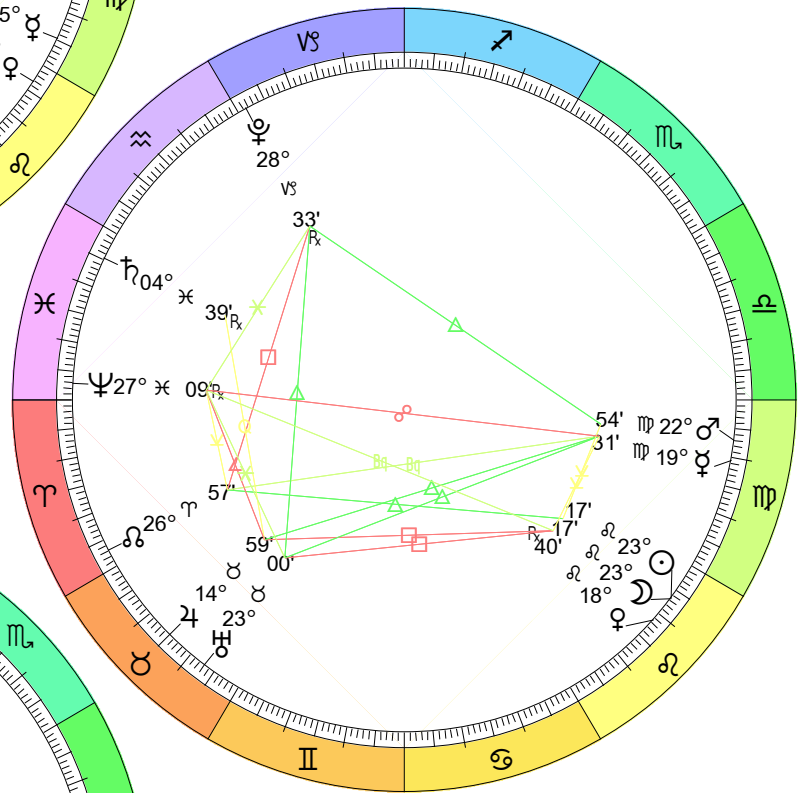

New Moon
 Mar 21, 2023
 01:23:58 PM EDT
 New York, NY 074W00'23" 40N42'51"

New Moon
 May 19, 2023
 11:54:11 AM EDT
 New York, NY 074W00'23" 40N42'51"

Full Moon (Honey Moon)
 Jun 3, 2023
 11:42:56 PM EDT
 New York, NY 074W00'23" 40N42'51"

New Moon
 Jun 18, 2023
 00:37:21 AM EDT
 New York, NY 074W00'23" 40N42'51"

Full Moon (Buck Moon)
 Jul 3, 2023
 07:39:49 AM EDT
 New York, NY 074W00'23" 40N42'51"

New Moon
 Jul 17, 2023
 02:32:49 PM EDT
 New York, NY 074W00'23" 40N42'51"

Full Moon (Sturgeon Moon)
 Aug 1, 2023
 02:32:13 PM EDT
 New York, NY 074W00'23" 40N42'51"

New Moon
 Aug 16, 2023
 05:39:21 AM EDT
 New York, NY 074W00'23" 40N42'51"

Full Moon (Harvest Moon)
 Aug 30, 2023
 09:36:28 PM EDT
 New York, NY 074W00'23" 40N42'51"

New Moon
 Sep 14, 2023
 09:40:06 PM EDT
 New York, NY 074W00'23" 40N42'51"

Full Moon (Hunter's Moon)
 Sep 29, 2023
 05:58:50 AM EDT
 New York, NY 074W00'23" 40N42'51"

New Moon
 Eclipse (Annular)
 Oct 14, 2023
 01:55:56 PM EDT
 New York, NY 074W00'23" 40N42'51"