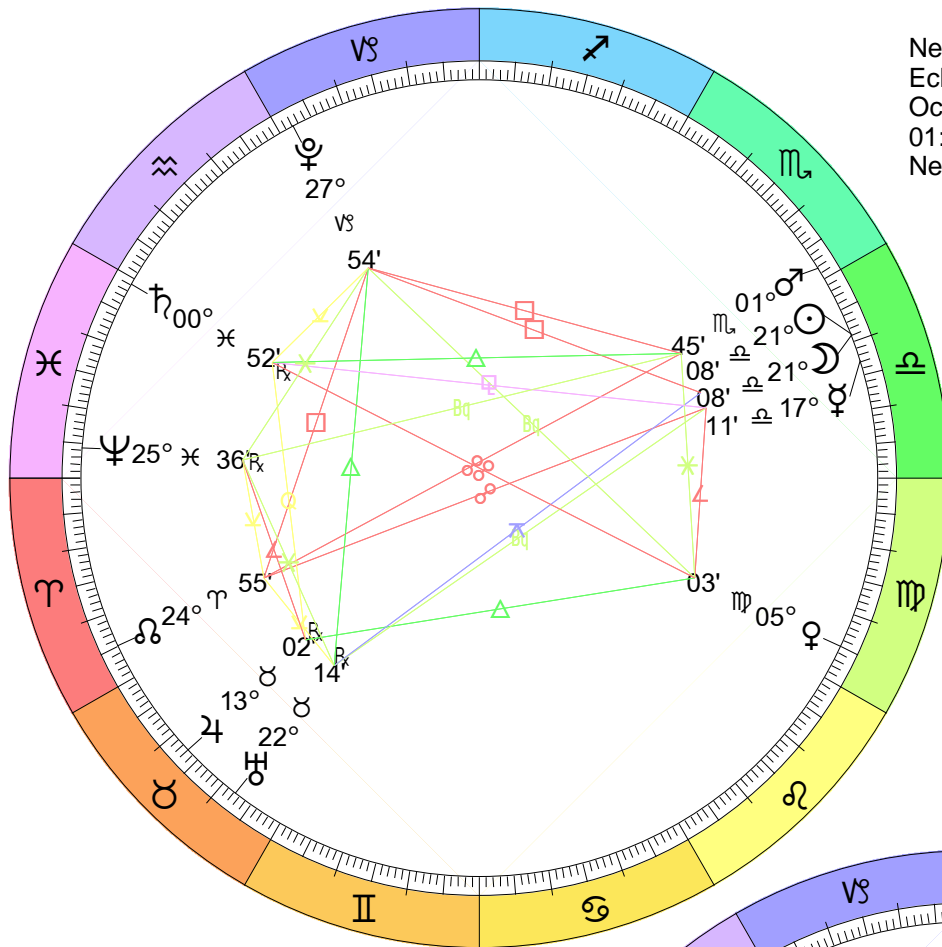

New Moon
 Jun 18, 2023
 00:37:21 AM EDT
 New York, NY 074W00'23" 40N42'51"

Full Moon (Buck Moon)
 Jul 3, 2023
 07:39:49 AM EDT
 New York, NY 074W00'23" 40N42'51"

New Moon
 Jul 17, 2023
 02:32:49 PM EDT
 New York, NY 074W00'23" 40N42'51"

Full Moon (Sturgeon Moon)
 Aug 1, 2023
 02:32:13 PM EDT
 New York, NY 074W00'23" 40N42'51"

New Moon
 Aug 16, 2023
 05:39:21 AM EDT
 New York, NY 074W00'23" 40N42'51"

Full Moon (Harvest Moon)
 Aug 30, 2023
 09:36:28 PM EDT
 New York, NY 074W00'23" 40N42'51"

New Moon
 Sep 14, 2023
 09:40:06 PM EDT
 New York, NY 074W00'23" 40N42'51"

Full Moon (Hunter's Moon)
 Sep 29, 2023
 05:58:50 AM EDT
 New York, NY 074W00'23" 40N42'51"

New Moon
 Eclipse (Annular)
 Oct 14, 2023
 01:55:56 PM EDT
 New York, NY 074W00'23" 40N42'51"

New Moon
 Dec 12, 2023
 06:32:46 PM EST
 New York, NY 074W00'23" 40N42'51"

Full Moon (Wolf Moon)
 Dec 26, 2023
 07:34:25 PM EST
 New York, NY 074W00'23" 40N42'51"