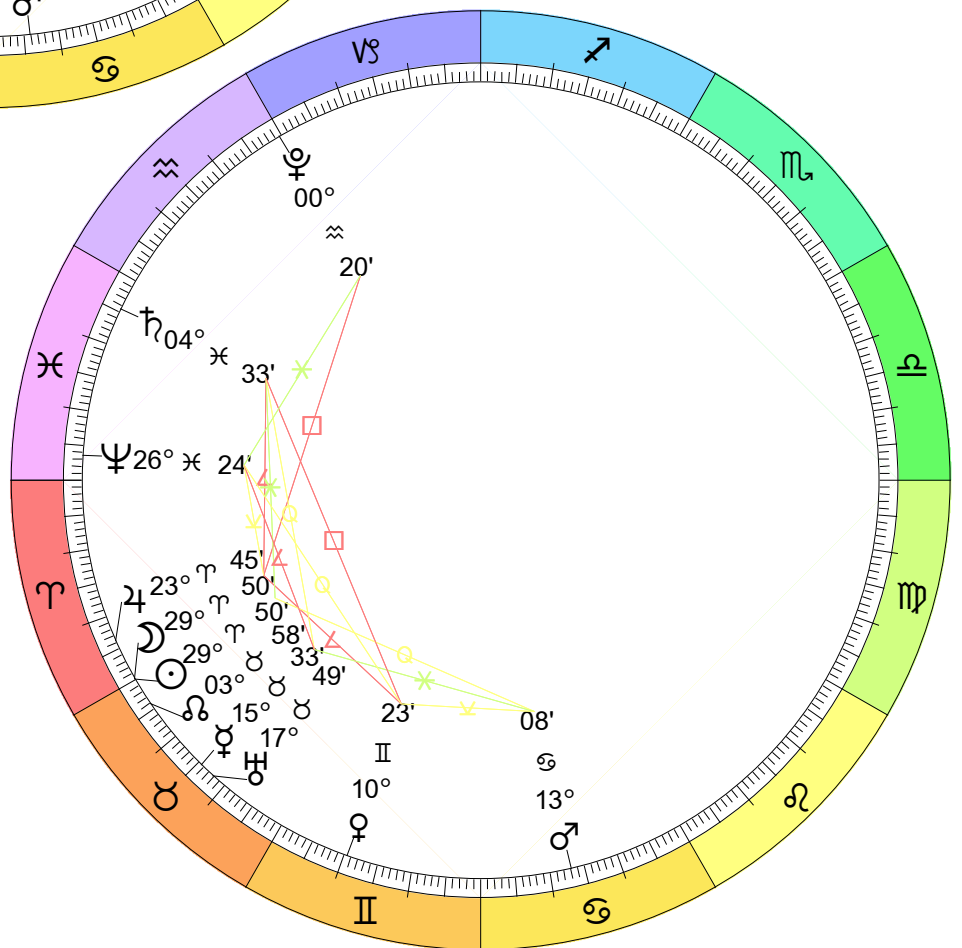

Full Moon (Wolf Moon)
 Jan 6, 2023
 06:08:28 PM EST
 New York, NY 074W00'23" 40N42'51"

New Moon
 Jan 21, 2023
 03:54:41 PM EST
 New York, NY 074W00'23" 40N42'51"

Full Moon (Worm Moon)
 Mar 7, 2023
 07:41:54 AM EST
 New York, NY 074W00'23" 40N42'51"

New Moon
 Mar 21, 2023
 01:23:58 PM EDT
 New York, NY 074W00'23" 40N42'51"

New Moon
 May 19, 2023
 11:54:11 AM EDT
 New York, NY 074W00'23" 40N42'51"

Full Moon (Honey Moon)
 Jun 3, 2023
 11:42:56 PM EDT
 New York, NY 074W00'23" 40N42'51"

New Moon
 Sep 14, 2023
 09:40:06 PM EDT
 New York, NY 074W00'23" 40N42'51"

Full Moon (Hunter's Moon)
 Sep 29, 2023
 05:58:50 AM EDT
 New York, NY 074W00'23" 40N42'51"

New Moon
 Eclipse (Annular)
 Oct 14, 2023
 01:55:56 PM EDT
 New York, NY 074W00'23" 40N42'51"

New Moon
 Dec 12, 2023
 06:32:46 PM EST
 New York, NY 074W00'23" 40N42'51"

Full Moon (Wolf Moon)
 Dec 26, 2023
 07:34:25 PM EST
 New York, NY 074W00'23" 40N42'51"