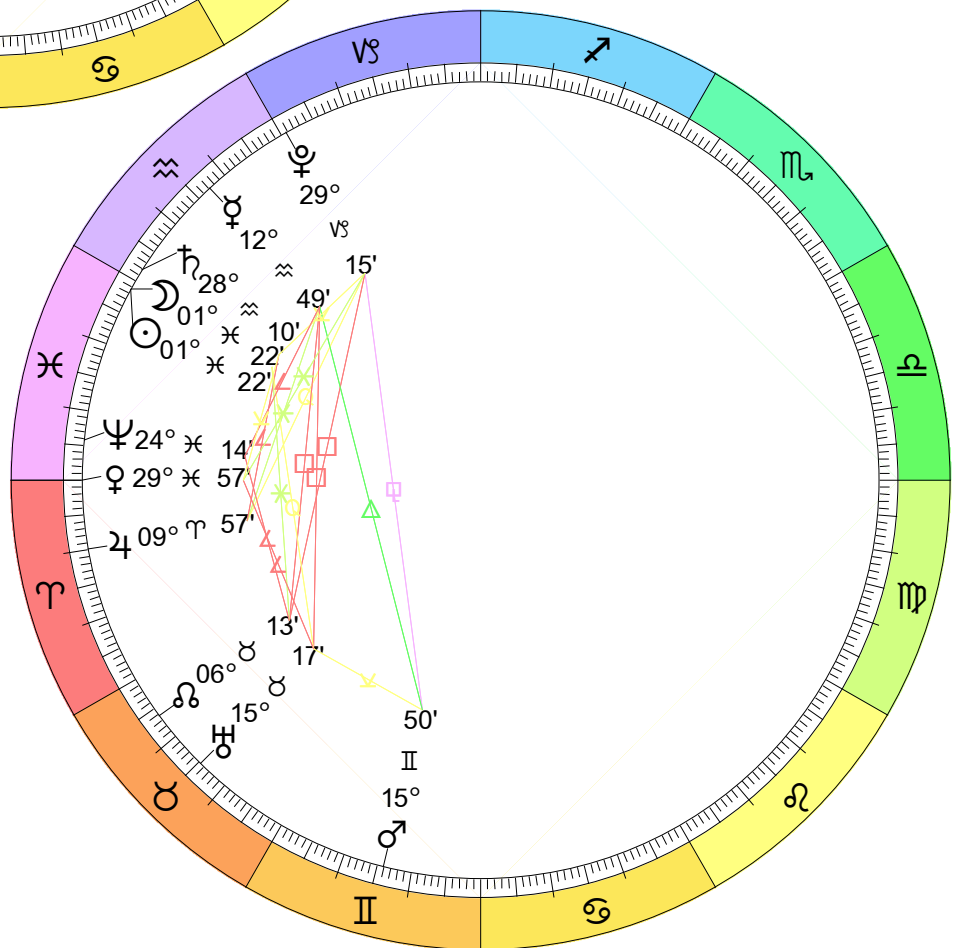

Full Moon (Wolf Moon)
 Jan 6, 2023
 06:08:28 PM EST
 New York, NY 074W00'23" 40N42'51"

New Moon
 Jan 21, 2023
 03:54:41 PM EST
 New York, NY 074W00'23" 40N42'51"

Full Moon (Worm Moon)
 Mar 7, 2023
 07:41:54 AM EST
 New York, NY 074W00'23" 40N42'51"

New Moon
 Mar 21, 2023
 01:23:58 PM EDT
 New York, NY 074W00'23" 40N42'51"

New Moon
 May 19, 2023
 11:54:11 AM EDT
 New York, NY 074W00'23" 40N42'51"

Full Moon (Honey Moon)
 Jun 3, 2023
 11:42:56 PM EDT
 New York, NY 074W00'23" 40N42'51"

New Moon
 Sep 14, 2023
 09:40:06 PM EDT
 New York, NY 074W00'23" 40N42'51"

Full Moon (Hunter's Moon)
 Sep 29, 2023
 05:58:50 AM EDT
 New York, NY 074W00'23" 40N42'51"

New Moon
 Eclipse (Annular)
 Oct 14, 2023
 01:55:56 PM EDT
 New York, NY 074W00'23" 40N42'51"

New Moon
 Dec 12, 2023
 06:32:46 PM EST
 New York, NY 074W00'23" 40N42'51"

Full Moon (Wolf Moon)
 Dec 26, 2023
 07:34:25 PM EST
 New York, NY 074W00'23" 40N42'51"