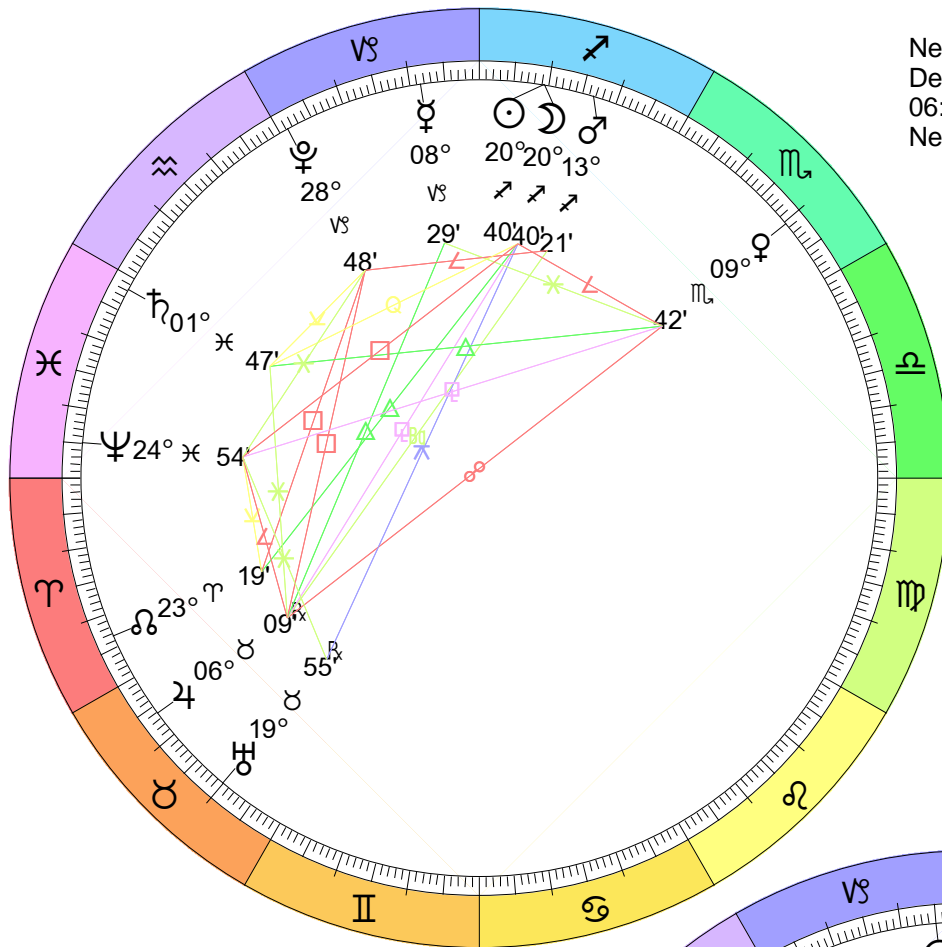

Full Moon (Sturgeon Moon)
 Aug 1, 2023
 02:32:13 PM EDT
 New York, NY 074W00'23" 40N42'51"

New Moon
 Aug 16, 2023
 05:39:21 AM EDT
 New York, NY 074W00'23" 40N42'51"

Full Moon (Harvest Moon)
 Aug 30, 2023
 09:36:28 PM EDT
 New York, NY 074W00'23" 40N42'51"

New Moon
 Sep 14, 2023
 09:40:06 PM EDT
 New York, NY 074W00'23" 40N42'51"

Full Moon (Hunter's Moon)
 Sep 29, 2023
 05:58:50 AM EDT
 New York, NY 074W00'23" 40N42'51"

New Moon
 Eclipse (Annular)
 Oct 14, 2023
 01:55:56 PM EDT
 New York, NY 074W00'23" 40N42'51"

Full Moon (Frost Moon)
 Eclipse (Umbral)
 Oct 28, 2023
 04:24:51 PM EDT
 New York, NY 074W00'23" 40N42'51"

New Moon
 Nov 13, 2023
 04:28:51 AM EST
 New York, NY 074W00'23" 40N42'51"

Full Moon (Cold Moon)
 Nov 27, 2023
 04:16:50 AM EST
 New York, NY 074W00'23" 40N42'51"

New Moon
 Dec 12, 2023
 06:32:46 PM EST
 New York, NY 074W00'23" 40N42'51"

Full Moon (Wolf Moon)
 Dec 26, 2023
 07:34:25 PM EST
 New York, NY 074W00'23" 40N42'51"