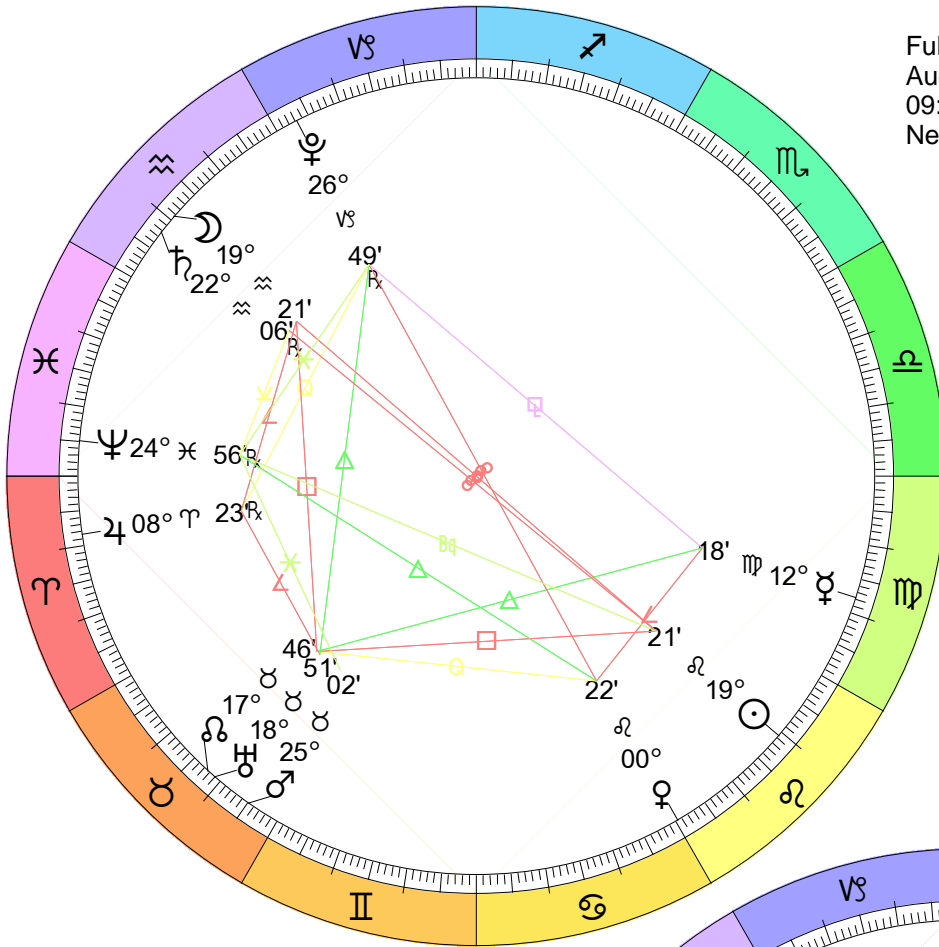

New Moon
 Jan 2, 2022
 01:34:41 PM EST
 New York, NY 074W00'23" 40N42'51"

Full Moon (Wolf Moon)
 Jan 17, 2022
 06:49:52 PM EST
 New York, NY 074W00'23" 40N42'51"

New Moon
 Mar 2, 2022
 12:36:03 PM EST
 New York, NY 074W00'23" 40N42'51"

Full Moon (Worm Moon)
 Mar 18, 2022
 03:18:01 AM EDT
 New York, NY 074W00'23" 40N42'51"

New Moon
 Apr 1, 2022
 02:25:45 AM EDT
 New York, NY 074W00'23" 40N42'51"

Full Moon (Egg Moon)
 Apr 16, 2022
 02:56:03 PM EDT
 New York, NY 074W00'23" 40N42'51"

New Moon
 Apr 30, 2022
 04:28:22 PM EDT
 New York, NY 074W00'23" 40N42'51"

Full Moon (Sturgeon Moon)
 Aug 11, 2022
 09:36:53 PM EDT
 New York, NY 074W00'23" 40N42'51"

New Moon
 Aug 27, 2022
 04:17:30 AM EDT
 New York, NY 074W00'23" 40N42'51"

New Moon
 Oct 25, 2022
 06:49:40 AM EDT
 New York, NY 074W00'23" 40N42'51"