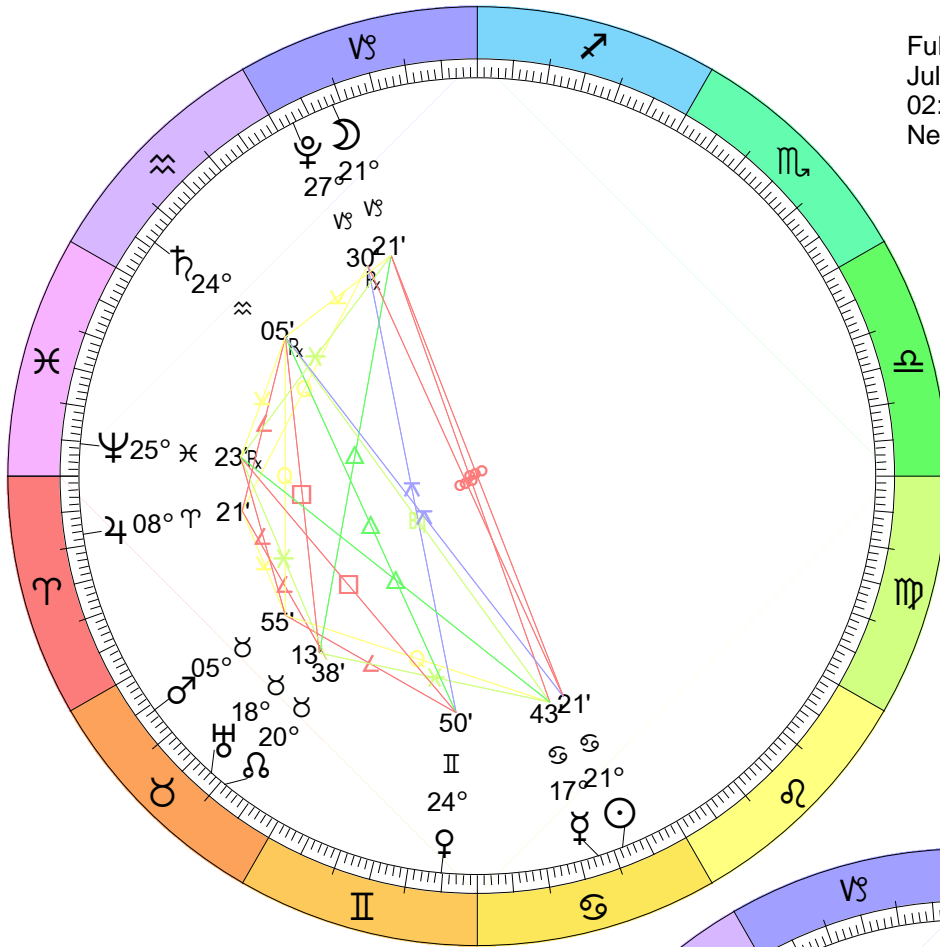

New Moon
 Jan 2, 2022
 01:34:41 PM EST
 New York, NY 074W00'23" 40N42'51"

Full Moon (Wolf Moon)
 Jan 17, 2022
 06:49:52 PM EST
 New York, NY 074W00'23" 40N42'51"

New Moon
 Mar 2, 2022
 12:36:03 PM EST
 New York, NY 074W00'23" 40N42'51"

Full Moon (Worm Moon)
 Mar 18, 2022
 03:18:01 AM EDT
 New York, NY 074W00'23" 40N42'51"

New Moon
 Apr 1, 2022
 02:25:45 AM EDT
 New York, NY 074W00'23" 40N42'51"

Full Moon (Egg Moon)
 Apr 16, 2022
 02:56:03 PM EDT
 New York, NY 074W00'23" 40N42'51"

New Moon
 Apr 30, 2022
 04:28:22 PM EDT
 New York, NY 074W00'23" 40N42'51"

Full Moon (Sturgeon Moon)
 Aug 11, 2022
 09:36:53 PM EDT
 New York, NY 074W00'23" 40N42'51"

New Moon
 Aug 27, 2022
 04:17:30 AM EDT
 New York, NY 074W00'23" 40N42'51"

New Moon
 Oct 25, 2022
 06:49:40 AM EDT
 New York, NY 074W00'23" 40N42'51"