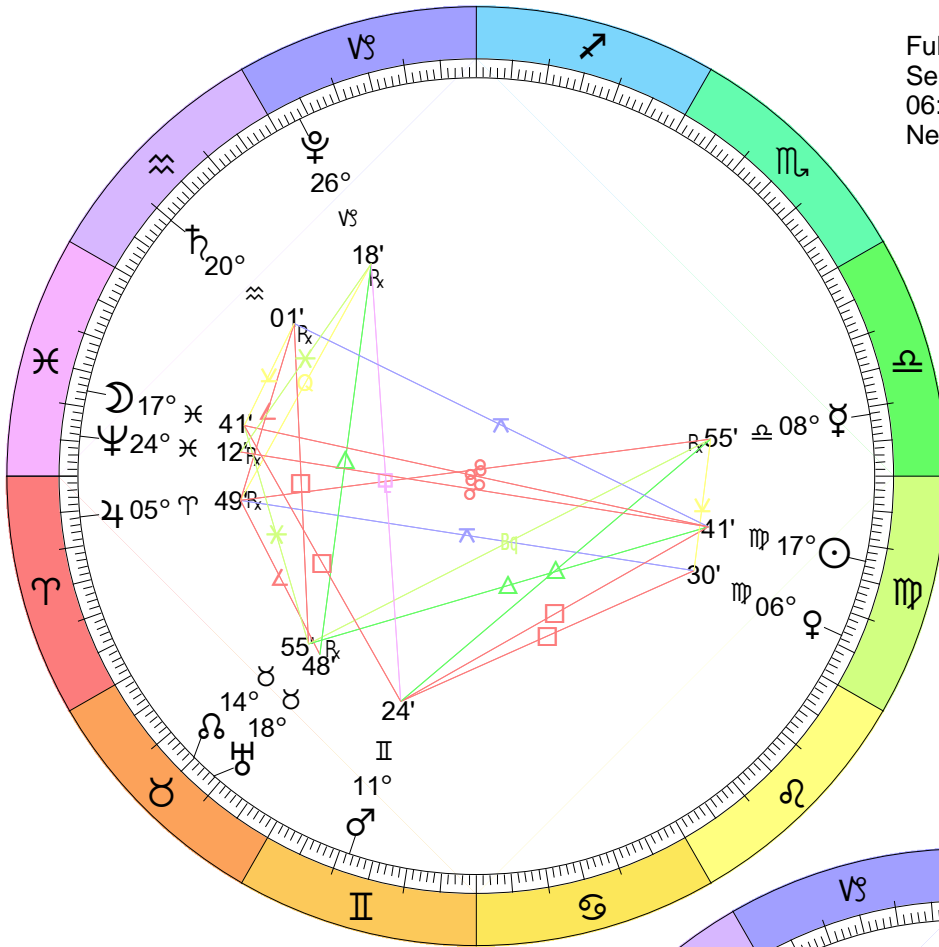

New Moon
 Jan 2, 2022
 01:34:41 PM EST
 New York, NY 074W00'23" 40N42'51"

Full Moon (Wolf Moon)
 Jan 17, 2022
 06:49:52 PM EST
 New York, NY 074W00'23" 40N42'51"

New Moon
 Mar 2, 2022
 12:36:03 PM EST
 New York, NY 074W00'23" 40N42'51"

New Moon
 Apr 30, 2022
 04:28:22 PM EDT
 New York, NY 074W00'23" 40N42'51"

Full Moon (Sturgeon Moon)
 Aug 11, 2022
 09:36:53 PM EDT
 New York, NY 074W00'23" 40N42'51"

New Moon
 Aug 27, 2022
 04:17:30 AM EDT
 New York, NY 074W00'23" 40N42'51"

Full Moon (Harvest Moon)
 Sep 10, 2022
 06:00:11 AM EDT
 New York, NY 074W00'23" 40N42'51"

New Moon
 Sep 25, 2022
 05:55:43 PM EDT
 New York, NY 074W00'23" 40N42'51"

Full Moon (Hunter's Moon)
 Oct 9, 2022
 04:55:29 PM EDT
 New York, NY 074W00'23" 40N42'51"

New Moon
 Oct 25, 2022
 06:49:40 AM EDT
 New York, NY 074W00'23" 40N42'51"