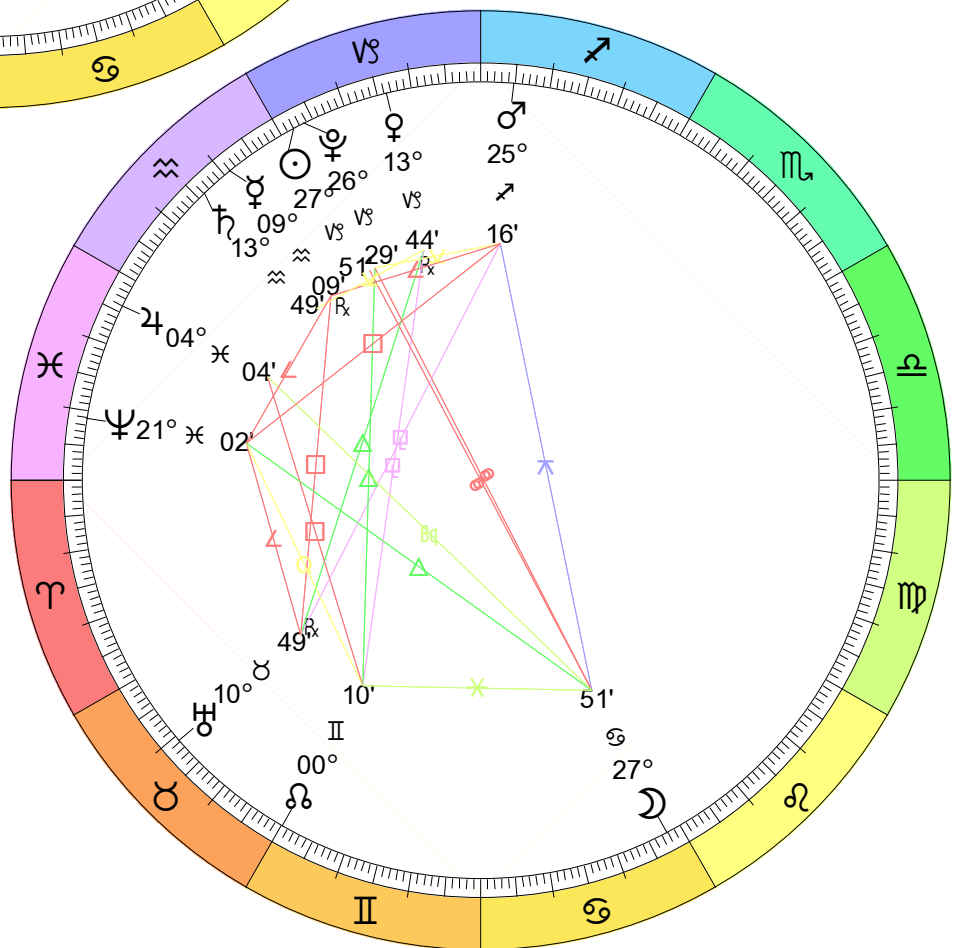

New Moon
 Jan 2, 2022
 01:34:41 PM EST
 New York, NY 074W00'23" 40N42'51"

Full Moon (Wolf Moon)
 Jan 17, 2022
 06:49:52 PM EST
 New York, NY 074W00'23" 40N42'51"

New Moon
 Mar 2, 2022
 12:36:03 PM EST
 New York, NY 074W00'23" 40N42'51"

Full Moon (Worm Moon)
 Mar 18, 2022
 03:18:01 AM EDT
 New York, NY 074W00'23" 40N42'51"

New Moon
 Apr 1, 2022
 02:25:45 AM EDT
 New York, NY 074W00'23" 40N42'51"

Full Moon (Egg Moon)
 Apr 16, 2022
 02:56:03 PM EDT
 New York, NY 074W00'23" 40N42'51"

New Moon
 Apr 30, 2022
 04:28:22 PM EDT
 New York, NY 074W00'23" 40N42'51"

Full Moon (Sturgeon Moon)
 Aug 11, 2022
 09:36:53 PM EDT
 New York, NY 074W00'23" 40N42'51"

New Moon
 Aug 27, 2022
 04:17:30 AM EDT
 New York, NY 074W00'23" 40N42'51"

New Moon
 Oct 25, 2022
 06:49:40 AM EDT
 New York, NY 074W00'23" 40N42'51"