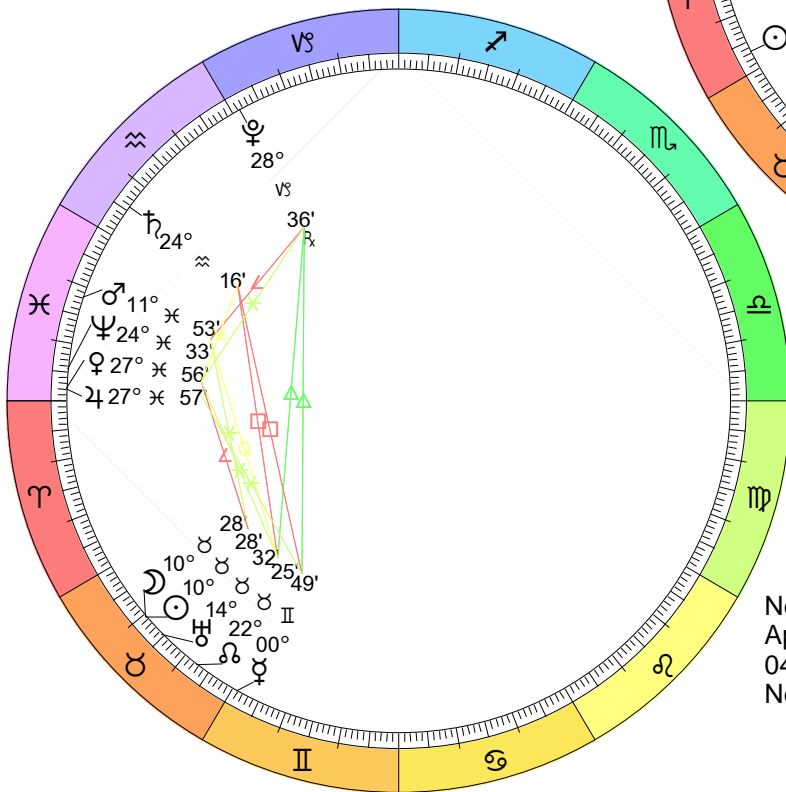

New Moon
 Jan 2, 2022
 01:34:41 PM EST
 New York, NY 074W00'23" 40N42'51"

Full Moon (Wolf Moon)
 Jan 17, 2022
 06:49:52 PM EST
 New York, NY 074W00'23" 40N42'51"

New Moon
 Mar 2, 2022
 12:36:03 PM EST
 New York, NY 074W00'23" 40N42'51"

Full Moon (Worm Moon)
 Mar 18, 2022
 03:18:01 AM EDT
 New York, NY 074W00'23" 40N42'51"

New Moon
 Apr 1, 2022
 02:25:45 AM EDT
 New York, NY 074W00'23" 40N42'51"

Full Moon (Egg Moon)
 Apr 16, 2022
 02:56:03 PM EDT
 New York, NY 074W00'23" 40N42'51"

New Moon
 Apr 30, 2022
 04:28:22 PM EDT
 New York, NY 074W00'23" 40N42'51"

Full Moon (Sturgeon Moon)
 Aug 11, 2022
 09:36:53 PM EDT
 New York, NY 074W00'23" 40N42'51"

New Moon
 Aug 27, 2022
 04:17:30 AM EDT
 New York, NY 074W00'23" 40N42'51"

New Moon
 Oct 25, 2022
 06:49:40 AM EDT
 New York, NY 074W00'23" 40N42'51"