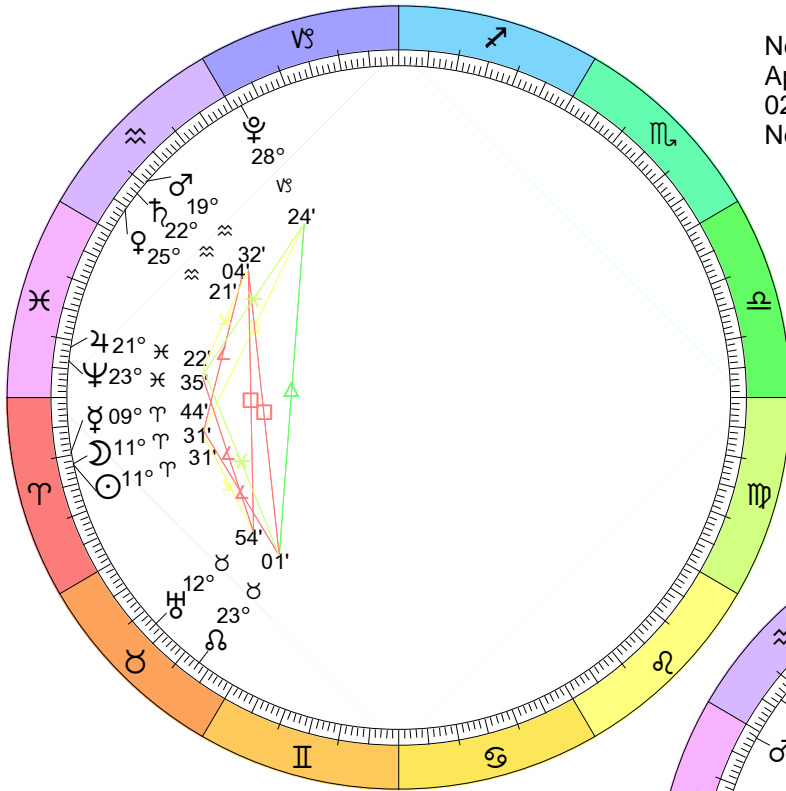

New Moon
 Jan 2, 2022
 01:34:41 PM EST
 New York, NY 074W00'23" 40N42'51"

Full Moon (Wolf Moon)
 Jan 17, 2022
 06:49:52 PM EST
 New York, NY 074W00'23" 40N42'51"

New Moon
 Mar 2, 2022
 12:36:03 PM EST
 New York, NY 074W00'23" 40N42'51"

Full Moon (Worm Moon)
 Mar 18, 2022
 03:18:01 AM EDT
 New York, NY 074W00'23" 40N42'51"

New Moon
 Apr 1, 2022
 02:25:45 AM EDT
 New York, NY 074W00'23" 40N42'51"

Full Moon (Egg Moon)
 Apr 16, 2022
 02:56:03 PM EDT
 New York, NY 074W00'23" 40N42'51"

New Moon
 Apr 30, 2022
 04:28:22 PM EDT
 New York, NY 074W00'23" 40N42'51"

Full Moon (Sturgeon Moon)
 Aug 11, 2022
 09:36:53 PM EDT
 New York, NY 074W00'23" 40N42'51"

New Moon
 Aug 27, 2022
 04:17:30 AM EDT
 New York, NY 074W00'23" 40N42'51"

New Moon
 Oct 25, 2022
 06:49:40 AM EDT
 New York, NY 074W00'23" 40N42'51"