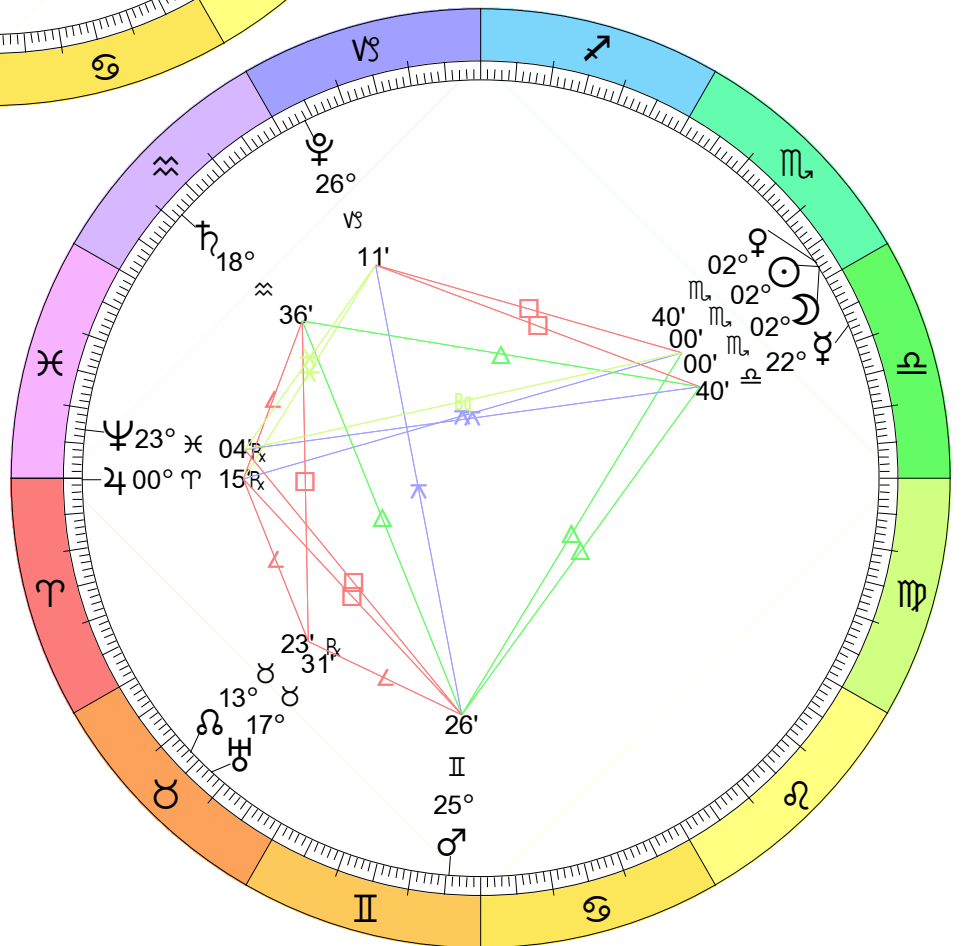

New Moon
 Jan 2, 2022
 01:34:41 PM EST
 New York, NY 074W00'23" 40N42'51"

Full Moon (Wolf Moon)
 Jan 17, 2022
 06:49:52 PM EST
 New York, NY 074W00'23" 40N42'51"

New Moon
 Mar 2, 2022
 12:36:03 PM EST
 New York, NY 074W00'23" 40N42'51"

New Moon
 Apr 30, 2022
 04:28:22 PM EDT
 New York, NY 074W00'23" 40N42'51"

Full Moon (Sturgeon Moon)
 Aug 11, 2022
 09:36:53 PM EDT
 New York, NY 074W00'23" 40N42'51"

New Moon
 Aug 27, 2022
 04:17:30 AM EDT
 New York, NY 074W00'23" 40N42'51"

Full Moon (Harvest Moon)
 Sep 10, 2022
 06:00:11 AM EDT
 New York, NY 074W00'23" 40N42'51"

New Moon
 Sep 25, 2022
 05:55:43 PM EDT
 New York, NY 074W00'23" 40N42'51"

Full Moon (Hunter's Moon)
 Oct 9, 2022
 04:55:29 PM EDT
 New York, NY 074W00'23" 40N42'51"

New Moon
 Oct 25, 2022
 06:49:40 AM EDT
 New York, NY 074W00'23" 40N42'51"