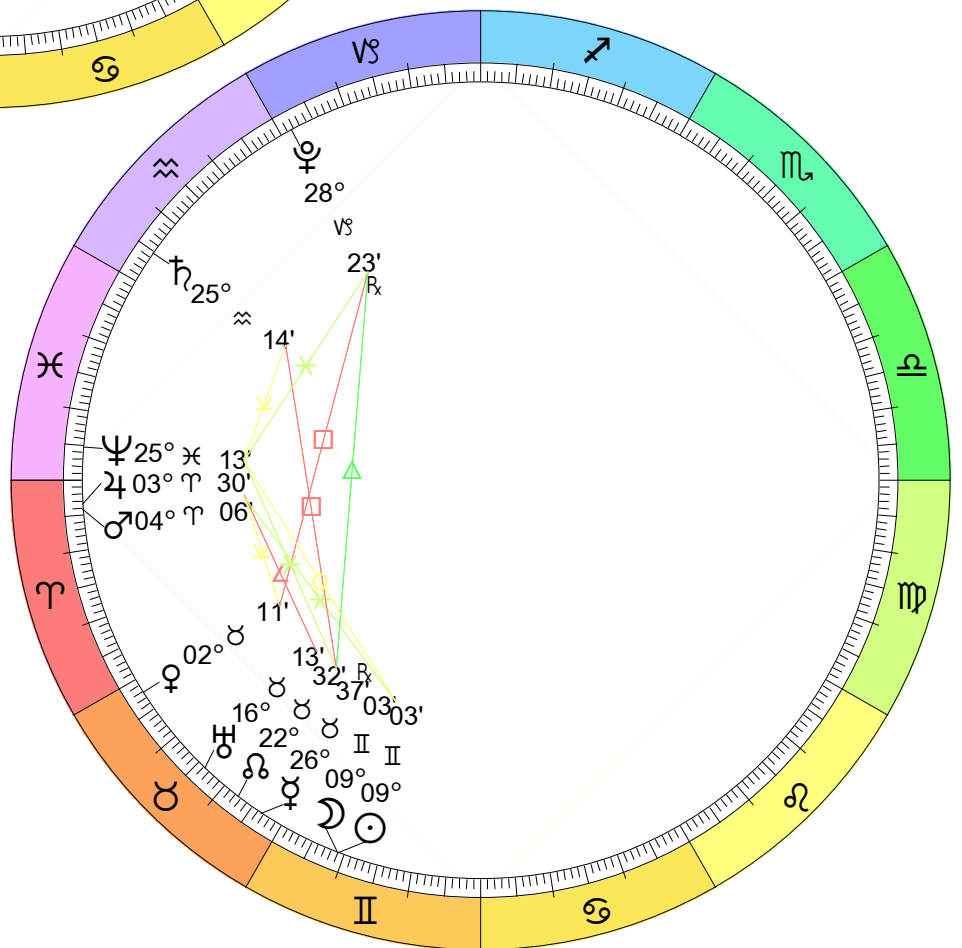

New Moon
 Jan 2, 2022
 01:34:41 PM EST
 New York, NY 074W00'23" 40N42'51"

Full Moon (Wolf Moon)
 Jan 17, 2022
 06:49:52 PM EST
 New York, NY 074W00'23" 40N42'51"

New Moon
 Mar 2, 2022
 12:36:03 PM EST
 New York, NY 074W00'23" 40N42'51"

Full Moon (Worm Moon)
 Mar 18, 2022
 03:18:01 AM EDT
 New York, NY 074W00'23" 40N42'51"

New Moon
 Apr 1, 2022
 02:25:45 AM EDT
 New York, NY 074W00'23" 40N42'51"

Full Moon (Egg Moon)
 Apr 16, 2022
 02:56:03 PM EDT
 New York, NY 074W00'23" 40N42'51"

New Moon
 Apr 30, 2022
 04:28:22 PM EDT
 New York, NY 074W00'23" 40N42'51"

Full Moon (Sturgeon Moon)
 Aug 11, 2022
 09:36:53 PM EDT
 New York, NY 074W00'23" 40N42'51"

New Moon
 Aug 27, 2022
 04:17:30 AM EDT
 New York, NY 074W00'23" 40N42'51"

New Moon
 Oct 25, 2022
 06:49:40 AM EDT
 New York, NY 074W00'23" 40N42'51"