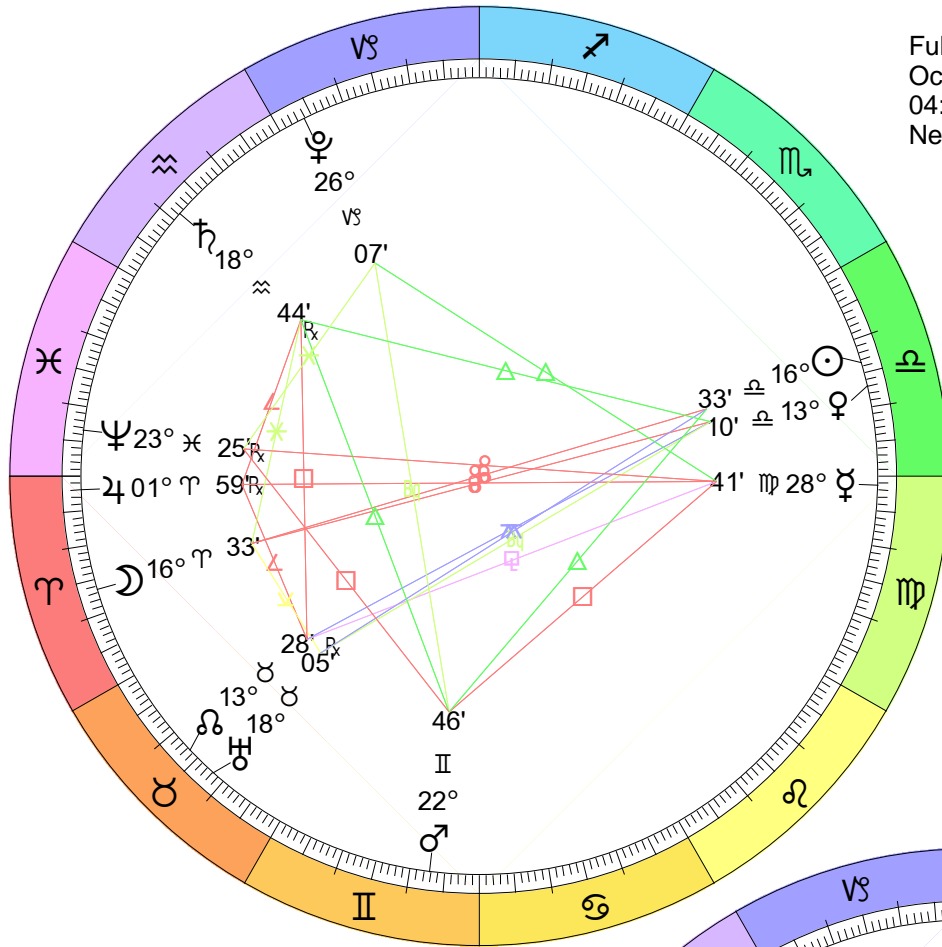

New Moon
 Jan 2, 2022
 01:34:41 PM EST
 New York, NY 074W00'23" 40N42'51"

Full Moon (Wolf Moon)
 Jan 17, 2022
 06:49:52 PM EST
 New York, NY 074W00'23" 40N42'51"

New Moon
 Mar 2, 2022
 12:36:03 PM EST
 New York, NY 074W00'23" 40N42'51"

New Moon
 Apr 30, 2022
 04:28:22 PM EDT
 New York, NY 074W00'23" 40N42'51"

Full Moon (Sturgeon Moon)
 Aug 11, 2022
 09:36:53 PM EDT
 New York, NY 074W00'23" 40N42'51"

New Moon
 Aug 27, 2022
 04:17:30 AM EDT
 New York, NY 074W00'23" 40N42'51"

Full Moon (Harvest Moon)
 Sep 10, 2022
 06:00:11 AM EDT
 New York, NY 074W00'23" 40N42'51"

New Moon
 Sep 25, 2022
 05:55:43 PM EDT
 New York, NY 074W00'23" 40N42'51"

Full Moon (Hunter's Moon)
 Oct 9, 2022
 04:55:29 PM EDT
 New York, NY 074W00'23" 40N42'51"

New Moon
 Oct 25, 2022
 06:49:40 AM EDT
 New York, NY 074W00'23" 40N42'51"