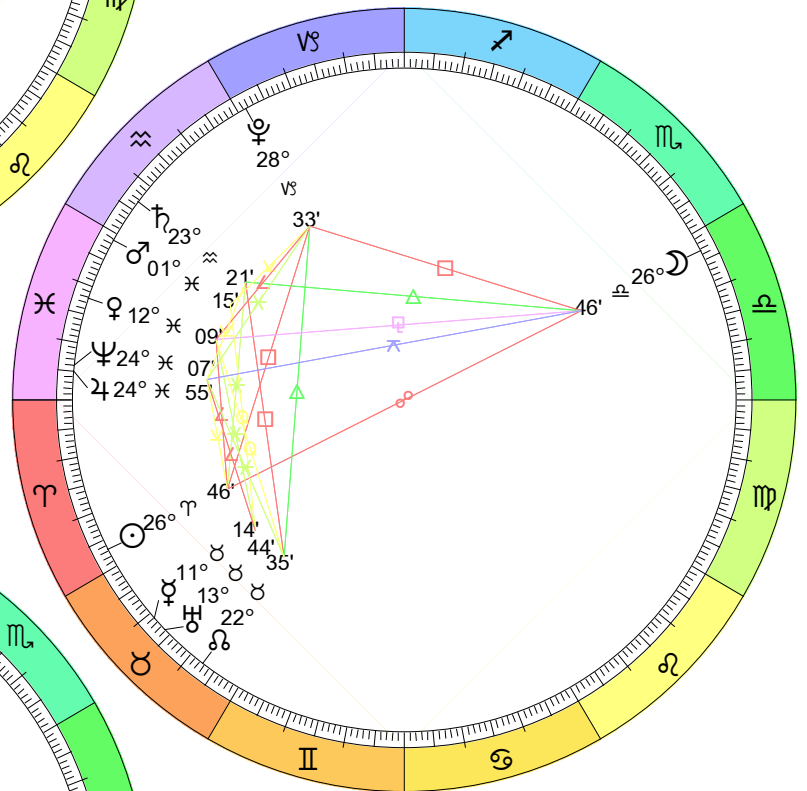

New Moon
 Jan 2, 2022
 01:34:41 PM EST
 New York, NY 074W00'23" 40N42'51"

Full Moon (Wolf Moon)
 Jan 17, 2022
 06:49:52 PM EST
 New York, NY 074W00'23" 40N42'51"

New Moon
 Mar 2, 2022
 12:36:03 PM EST
 New York, NY 074W00'23" 40N42'51"

Full Moon (Worm Moon)
 Mar 18, 2022
 03:18:01 AM EDT
 New York, NY 074W00'23" 40N42'51"

New Moon
 Apr 1, 2022
 02:25:45 AM EDT
 New York, NY 074W00'23" 40N42'51"

Full Moon (Egg Moon)
 Apr 16, 2022
 02:56:03 PM EDT
 New York, NY 074W00'23" 40N42'51"

New Moon
 Apr 30, 2022
 04:28:22 PM EDT
 New York, NY 074W00'23" 40N42'51"

Full Moon (Sturgeon Moon)
 Aug 11, 2022
 09:36:53 PM EDT
 New York, NY 074W00'23" 40N42'51"

New Moon
 Aug 27, 2022
 04:17:30 AM EDT
 New York, NY 074W00'23" 40N42'51"

New Moon
 Oct 25, 2022
 06:49:40 AM EDT
 New York, NY 074W00'23" 40N42'51"