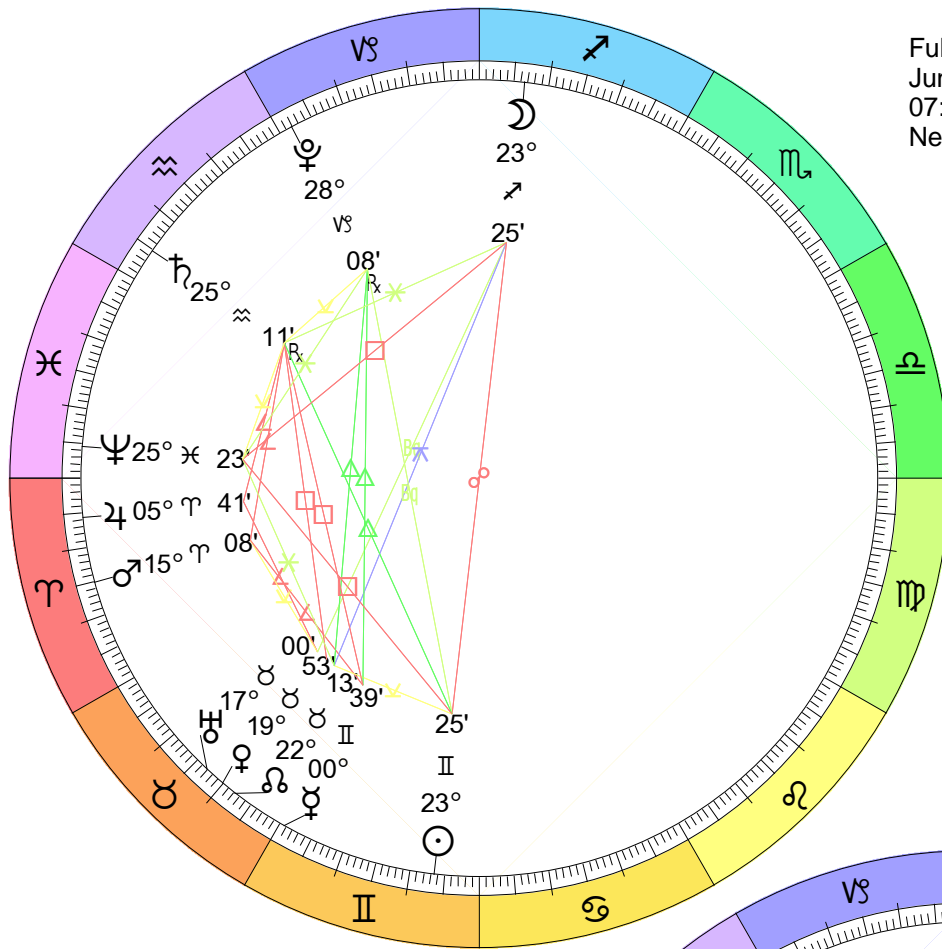

New Moon
 Jan 2, 2022
 01:34:41 PM EST
 New York, NY 074W00'23" 40N42'51"

Full Moon (Wolf Moon)
 Jan 17, 2022
 06:49:52 PM EST
 New York, NY 074W00'23" 40N42'51"

New Moon
 Mar 2, 2022
 12:36:03 PM EST
 New York, NY 074W00'23" 40N42'51"

Full Moon (Worm Moon)
 Mar 18, 2022
 03:18:01 AM EDT
 New York, NY 074W00'23" 40N42'51"

New Moon
 Apr 1, 2022
 02:25:45 AM EDT
 New York, NY 074W00'23" 40N42'51"

Full Moon (Egg Moon)
 Apr 16, 2022
 02:56:03 PM EDT
 New York, NY 074W00'23" 40N42'51"

New Moon
 Apr 30, 2022
 04:28:22 PM EDT
 New York, NY 074W00'23" 40N42'51"

Full Moon (Sturgeon Moon)
 Aug 11, 2022
 09:36:53 PM EDT
 New York, NY 074W00'23" 40N42'51"

New Moon
 Aug 27, 2022
 04:17:30 AM EDT
 New York, NY 074W00'23" 40N42'51"

New Moon
 Oct 25, 2022
 06:49:40 AM EDT
 New York, NY 074W00'23" 40N42'51"