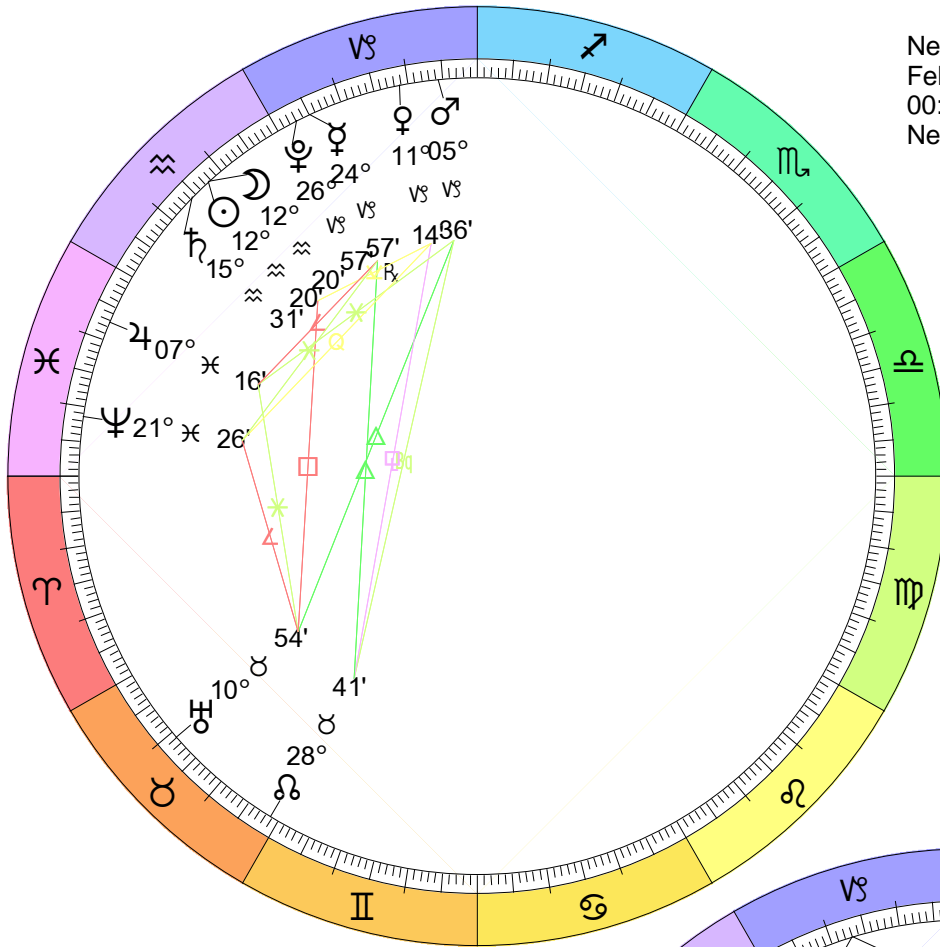

New Moon
 Jan 2, 2022
 01:34:41 PM EST
 New York, NY 074W00'23" 40N42'51"

Full Moon (Wolf Moon)
 Jan 17, 2022
 06:49:52 PM EST
 New York, NY 074W00'23" 40N42'51"

New Moon
 Mar 2, 2022
 12:36:03 PM EST
 New York, NY 074W00'23" 40N42'51"

Full Moon (Worm Moon)
 Mar 18, 2022
 03:18:01 AM EDT
 New York, NY 074W00'23" 40N42'51"

New Moon
 Apr 1, 2022
 02:25:45 AM EDT
 New York, NY 074W00'23" 40N42'51"

Full Moon (Egg Moon)
 Apr 16, 2022
 02:56:03 PM EDT
 New York, NY 074W00'23" 40N42'51"

New Moon
 Apr 30, 2022
 04:28:22 PM EDT
 New York, NY 074W00'23" 40N42'51"

Full Moon (Sturgeon Moon)
 Aug 11, 2022
 09:36:53 PM EDT
 New York, NY 074W00'23" 40N42'51"

New Moon
 Aug 27, 2022
 04:17:30 AM EDT
 New York, NY 074W00'23" 40N42'51"

New Moon
 Oct 25, 2022
 06:49:40 AM EDT
 New York, NY 074W00'23" 40N42'51"