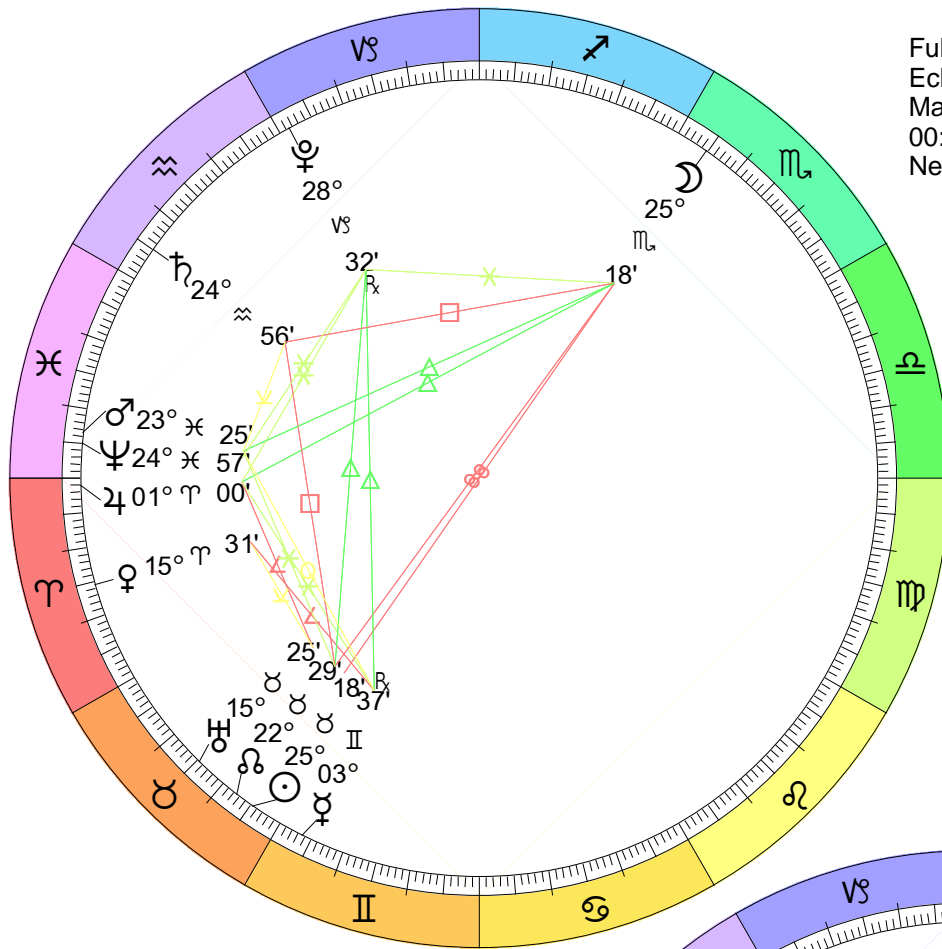

New Moon
 Jan 2, 2022
 01:34:41 PM EST
 New York, NY 074W00'23" 40N42'51"

Full Moon (Wolf Moon)
 Jan 17, 2022
 06:49:52 PM EST
 New York, NY 074W00'23" 40N42'51"

New Moon
 Mar 2, 2022
 12:36:03 PM EST
 New York, NY 074W00'23" 40N42'51"

Full Moon (Worm Moon)
 Mar 18, 2022
 03:18:01 AM EDT
 New York, NY 074W00'23" 40N42'51"

New Moon
 Apr 1, 2022
 02:25:45 AM EDT
 New York, NY 074W00'23" 40N42'51"

Full Moon (Egg Moon)
 Apr 16, 2022
 02:56:03 PM EDT
 New York, NY 074W00'23" 40N42'51"

New Moon
 Apr 30, 2022
 04:28:22 PM EDT
 New York, NY 074W00'23" 40N42'51"

Full Moon (Sturgeon Moon)
 Aug 11, 2022
 09:36:53 PM EDT
 New York, NY 074W00'23" 40N42'51"

New Moon
 Aug 27, 2022
 04:17:30 AM EDT
 New York, NY 074W00'23" 40N42'51"

New Moon
 Oct 25, 2022
 06:49:40 AM EDT
 New York, NY 074W00'23" 40N42'51"