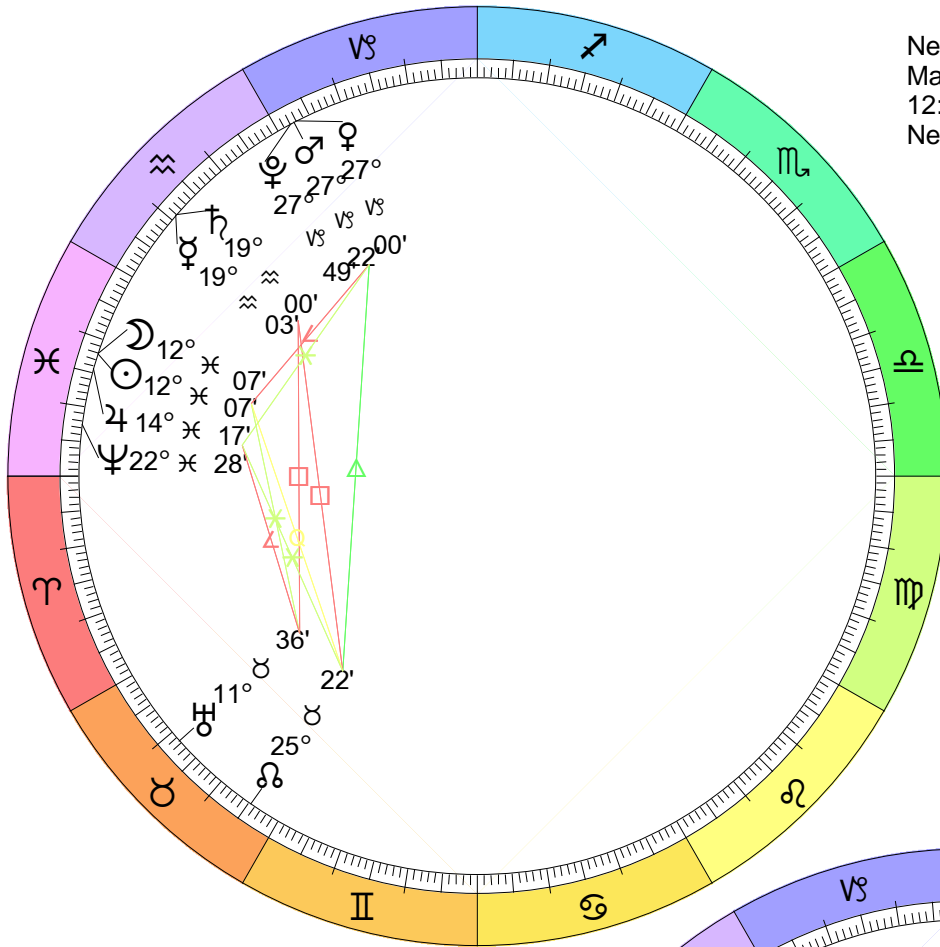

New Moon
 Jan 2, 2022
 01:34:41 PM EST
 New York, NY 074W00'23" 40N42'51"

Full Moon (Wolf Moon)
 Jan 17, 2022
 06:49:52 PM EST
 New York, NY 074W00'23" 40N42'51"

New Moon
 Mar 2, 2022
 12:36:03 PM EST
 New York, NY 074W00'23" 40N42'51"

Full Moon (Worm Moon)
 Mar 18, 2022
 03:18:01 AM EDT
 New York, NY 074W00'23" 40N42'51"

New Moon
 Apr 1, 2022
 02:25:45 AM EDT
 New York, NY 074W00'23" 40N42'51"

Full Moon (Egg Moon)
 Apr 16, 2022
 02:56:03 PM EDT
 New York, NY 074W00'23" 40N42'51"

New Moon
 Apr 30, 2022
 04:28:22 PM EDT
 New York, NY 074W00'23" 40N42'51"

Full Moon (Sturgeon Moon)
 Aug 11, 2022
 09:36:53 PM EDT
 New York, NY 074W00'23" 40N42'51"

New Moon
 Aug 27, 2022
 04:17:30 AM EDT
 New York, NY 074W00'23" 40N42'51"

New Moon
 Oct 25, 2022
 06:49:40 AM EDT
 New York, NY 074W00'23" 40N42'51"