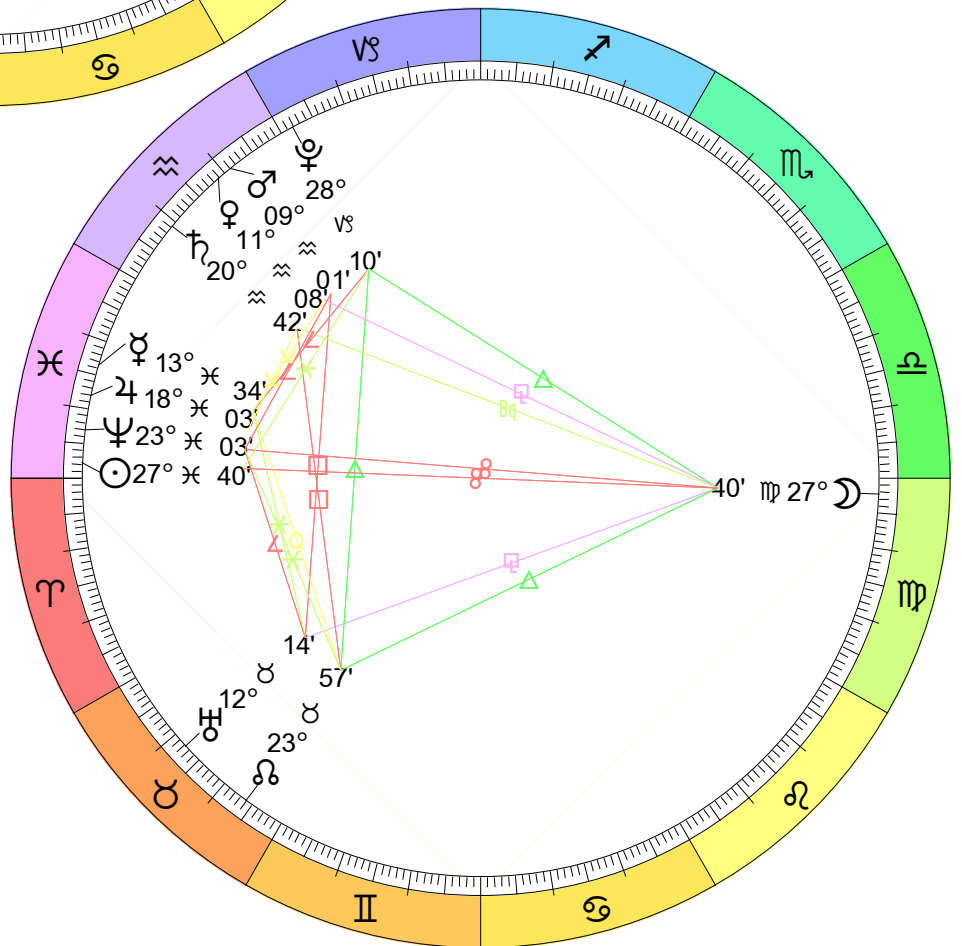

New Moon
 Jan 2, 2022
 01:34:41 PM EST
 New York, NY 074W00'23" 40N42'51"

Full Moon (Wolf Moon)
 Jan 17, 2022
 06:49:52 PM EST
 New York, NY 074W00'23" 40N42'51"

New Moon
 Mar 2, 2022
 12:36:03 PM EST
 New York, NY 074W00'23" 40N42'51"

Full Moon (Worm Moon)
 Mar 18, 2022
 03:18:01 AM EDT
 New York, NY 074W00'23" 40N42'51"

New Moon
 Apr 1, 2022
 02:25:45 AM EDT
 New York, NY 074W00'23" 40N42'51"

Full Moon (Egg Moon)
 Apr 16, 2022
 02:56:03 PM EDT
 New York, NY 074W00'23" 40N42'51"

New Moon
 Apr 30, 2022
 04:28:22 PM EDT
 New York, NY 074W00'23" 40N42'51"

Full Moon (Sturgeon Moon)
 Aug 11, 2022
 09:36:53 PM EDT
 New York, NY 074W00'23" 40N42'51"

New Moon
 Aug 27, 2022
 04:17:30 AM EDT
 New York, NY 074W00'23" 40N42'51"

New Moon
 Oct 25, 2022
 06:49:40 AM EDT
 New York, NY 074W00'23" 40N42'51"