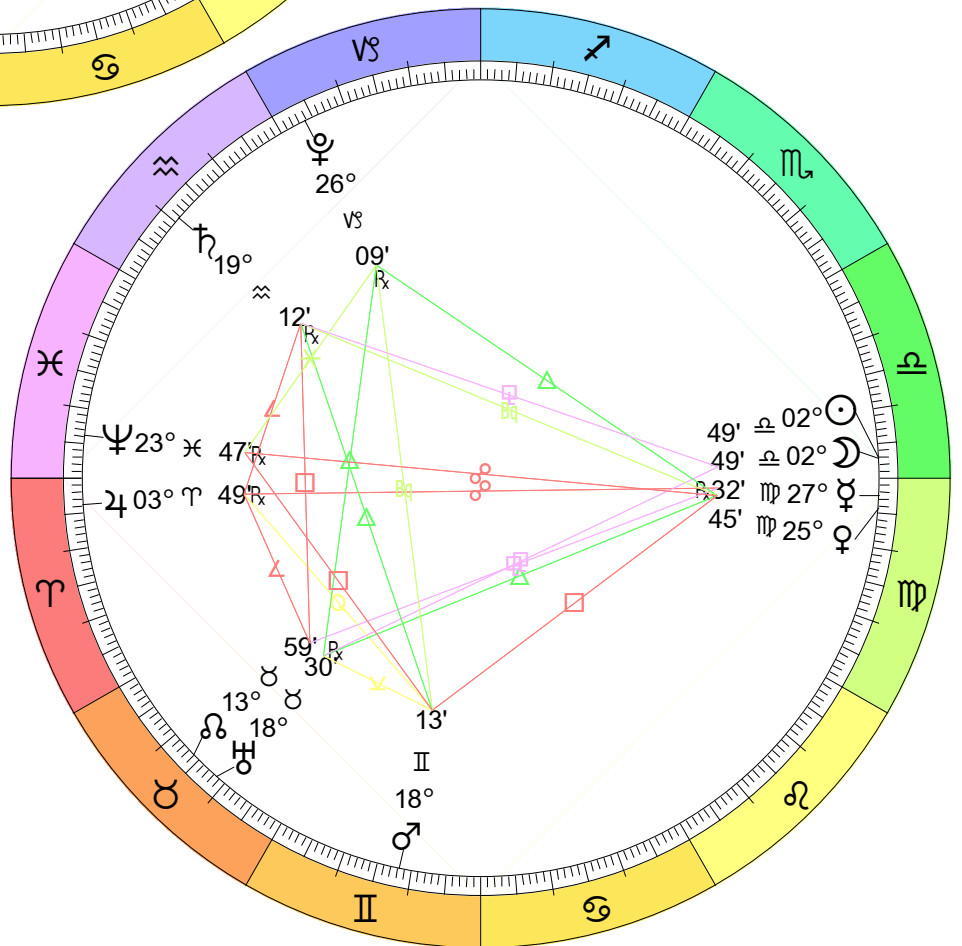

New Moon
 Jan 2, 2022
 01:34:41 PM EST
 New York, NY 074W00'23" 40N42'51"

Full Moon (Wolf Moon)
 Jan 17, 2022
 06:49:52 PM EST
 New York, NY 074W00'23" 40N42'51"

New Moon
 Mar 2, 2022
 12:36:03 PM EST
 New York, NY 074W00'23" 40N42'51"

New Moon
 Apr 30, 2022
 04:28:22 PM EDT
 New York, NY 074W00'23" 40N42'51"

Full Moon (Sturgeon Moon)
 Aug 11, 2022
 09:36:53 PM EDT
 New York, NY 074W00'23" 40N42'51"

New Moon
 Aug 27, 2022
 04:17:30 AM EDT
 New York, NY 074W00'23" 40N42'51"

Full Moon (Harvest Moon)
 Sep 10, 2022
 06:00:11 AM EDT
 New York, NY 074W00'23" 40N42'51"

New Moon
 Sep 25, 2022
 05:55:43 PM EDT
 New York, NY 074W00'23" 40N42'51"

Full Moon (Hunter's Moon)
 Oct 9, 2022
 04:55:29 PM EDT
 New York, NY 074W00'23" 40N42'51"

New Moon
 Oct 25, 2022
 06:49:40 AM EDT
 New York, NY 074W00'23" 40N42'51"