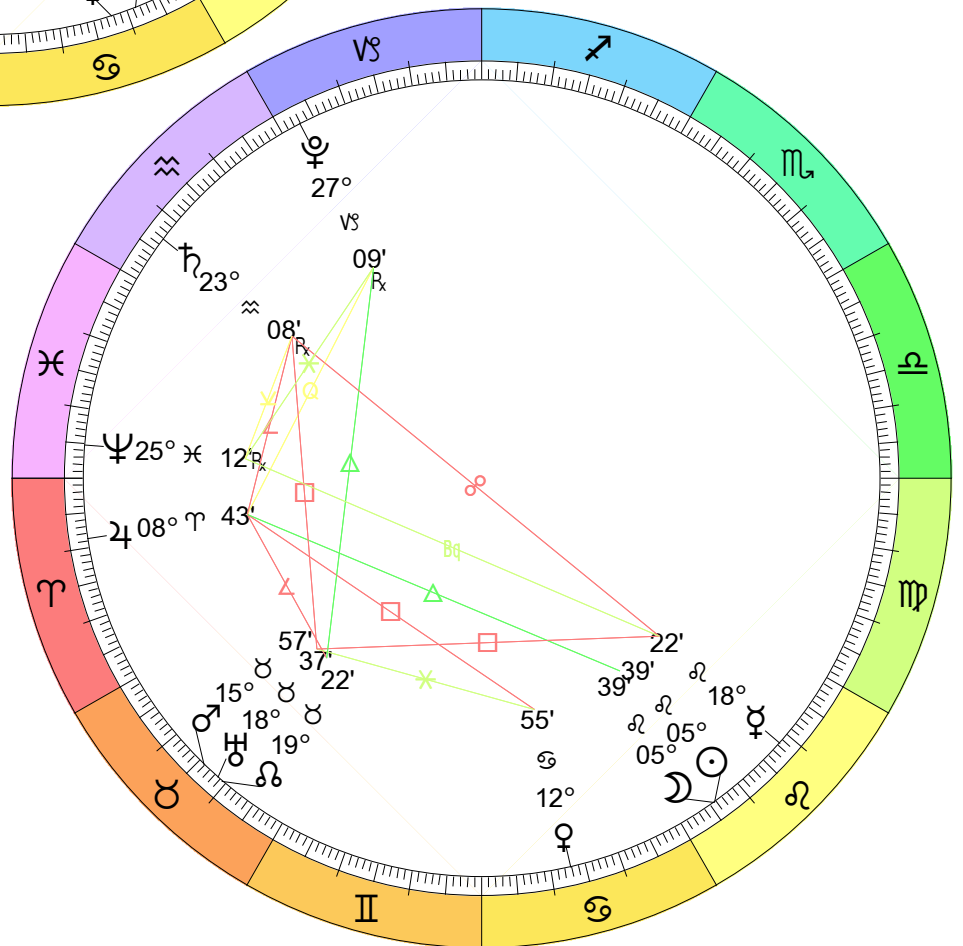

New Moon
 Jan 2, 2022
 01:34:41 PM EST
 New York, NY 074W00'23" 40N42'51"

Full Moon (Wolf Moon)
 Jan 17, 2022
 06:49:52 PM EST
 New York, NY 074W00'23" 40N42'51"

New Moon
 Mar 2, 2022
 12:36:03 PM EST
 New York, NY 074W00'23" 40N42'51"

Full Moon (Worm Moon)
 Mar 18, 2022
 03:18:01 AM EDT
 New York, NY 074W00'23" 40N42'51"

New Moon
 Apr 1, 2022
 02:25:45 AM EDT
 New York, NY 074W00'23" 40N42'51"

Full Moon (Egg Moon)
 Apr 16, 2022
 02:56:03 PM EDT
 New York, NY 074W00'23" 40N42'51"

New Moon
 Apr 30, 2022
 04:28:22 PM EDT
 New York, NY 074W00'23" 40N42'51"

Full Moon (Sturgeon Moon)
 Aug 11, 2022
 09:36:53 PM EDT
 New York, NY 074W00'23" 40N42'51"

New Moon
 Aug 27, 2022
 04:17:30 AM EDT
 New York, NY 074W00'23" 40N42'51"

New Moon
 Oct 25, 2022
 06:49:40 AM EDT
 New York, NY 074W00'23" 40N42'51"