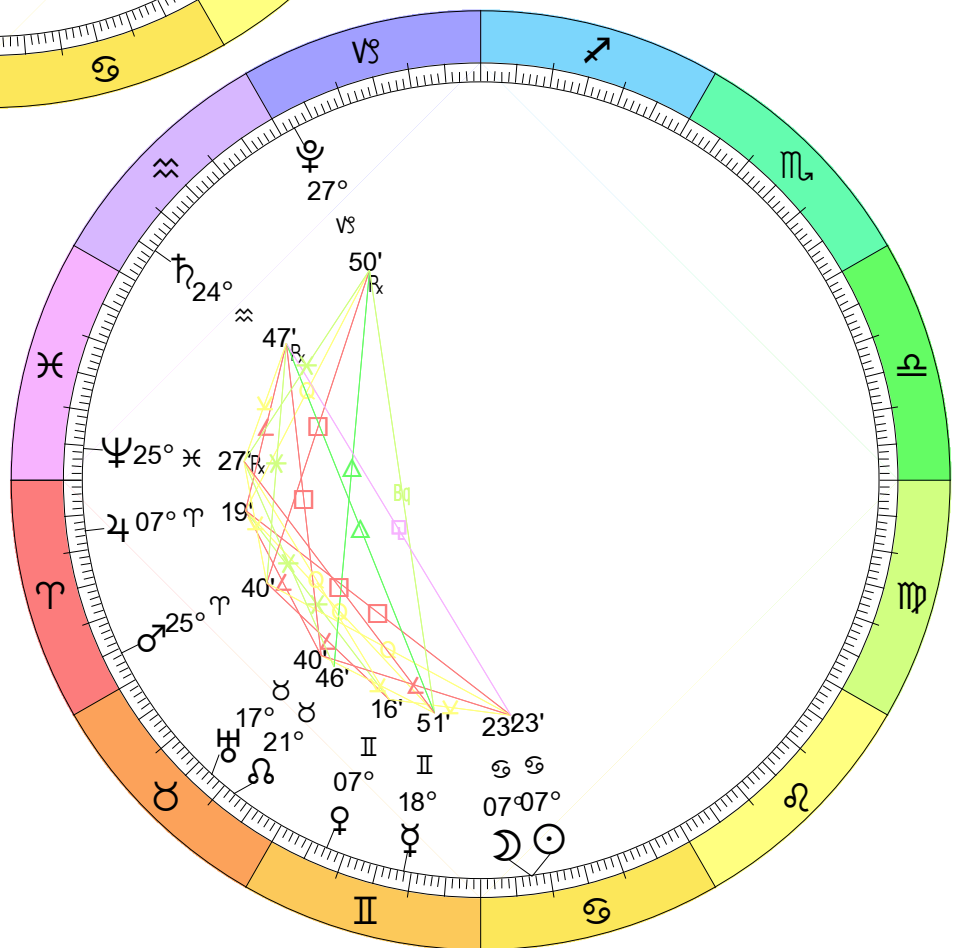

New Moon
 Jan 2, 2022
 01:34:41 PM EST
 New York, NY 074W00'23" 40N42'51"

Full Moon (Wolf Moon)
 Jan 17, 2022
 06:49:52 PM EST
 New York, NY 074W00'23" 40N42'51"

New Moon
 Mar 2, 2022
 12:36:03 PM EST
 New York, NY 074W00'23" 40N42'51"

Full Moon (Worm Moon)
 Mar 18, 2022
 03:18:01 AM EDT
 New York, NY 074W00'23" 40N42'51"

New Moon
 Apr 1, 2022
 02:25:45 AM EDT
 New York, NY 074W00'23" 40N42'51"

Full Moon (Egg Moon)
 Apr 16, 2022
 02:56:03 PM EDT
 New York, NY 074W00'23" 40N42'51"

New Moon
 Apr 30, 2022
 04:28:22 PM EDT
 New York, NY 074W00'23" 40N42'51"

Full Moon (Sturgeon Moon)
 Aug 11, 2022
 09:36:53 PM EDT
 New York, NY 074W00'23" 40N42'51"

New Moon
 Aug 27, 2022
 04:17:30 AM EDT
 New York, NY 074W00'23" 40N42'51"

New Moon
 Oct 25, 2022
 06:49:40 AM EDT
 New York, NY 074W00'23" 40N42'51"