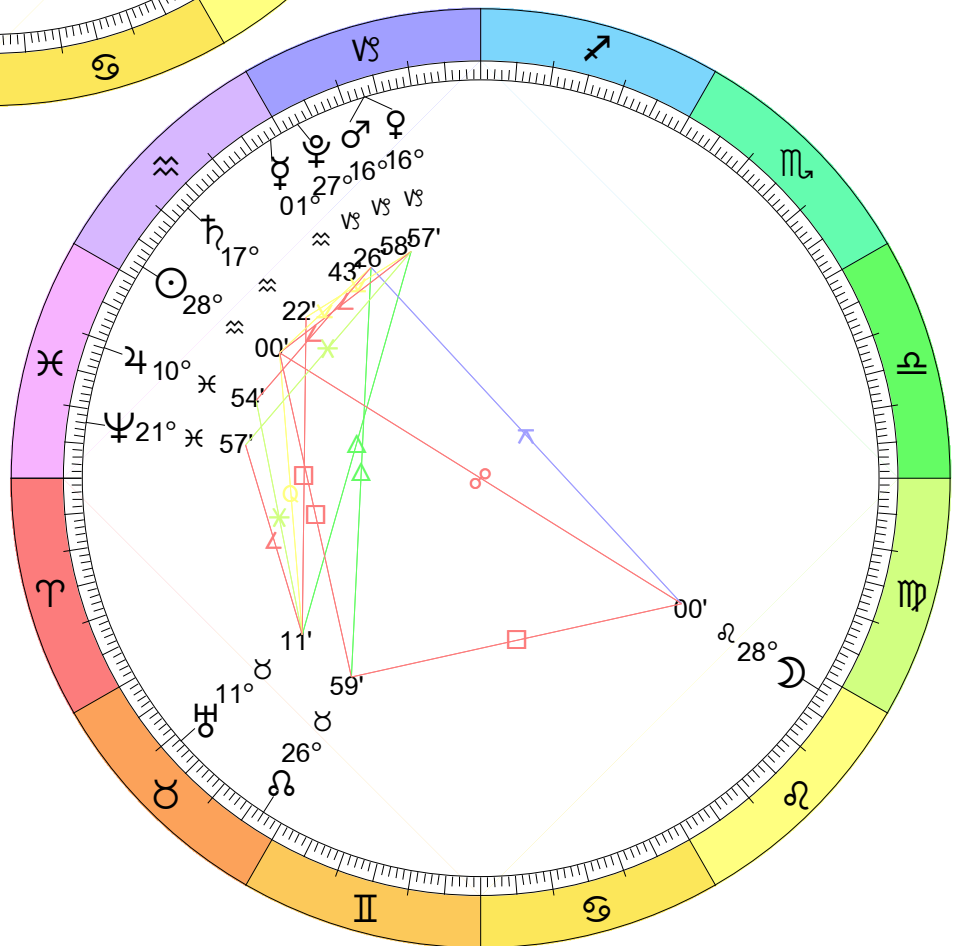

New Moon
 Jan 2, 2022
 01:34:41 PM EST
 New York, NY 074W00'23" 40N42'51"

Full Moon (Wolf Moon)
 Jan 17, 2022
 06:49:52 PM EST
 New York, NY 074W00'23" 40N42'51"

New Moon
 Mar 2, 2022
 12:36:03 PM EST
 New York, NY 074W00'23" 40N42'51"

Full Moon (Worm Moon)
 Mar 18, 2022
 03:18:01 AM EDT
 New York, NY 074W00'23" 40N42'51"

New Moon
 Apr 1, 2022
 02:25:45 AM EDT
 New York, NY 074W00'23" 40N42'51"

Full Moon (Egg Moon)
 Apr 16, 2022
 02:56:03 PM EDT
 New York, NY 074W00'23" 40N42'51"

New Moon
 Apr 30, 2022
 04:28:22 PM EDT
 New York, NY 074W00'23" 40N42'51"

Full Moon (Sturgeon Moon)
 Aug 11, 2022
 09:36:53 PM EDT
 New York, NY 074W00'23" 40N42'51"

New Moon
 Aug 27, 2022
 04:17:30 AM EDT
 New York, NY 074W00'23" 40N42'51"

New Moon
 Oct 25, 2022
 06:49:40 AM EDT
 New York, NY 074W00'23" 40N42'51"