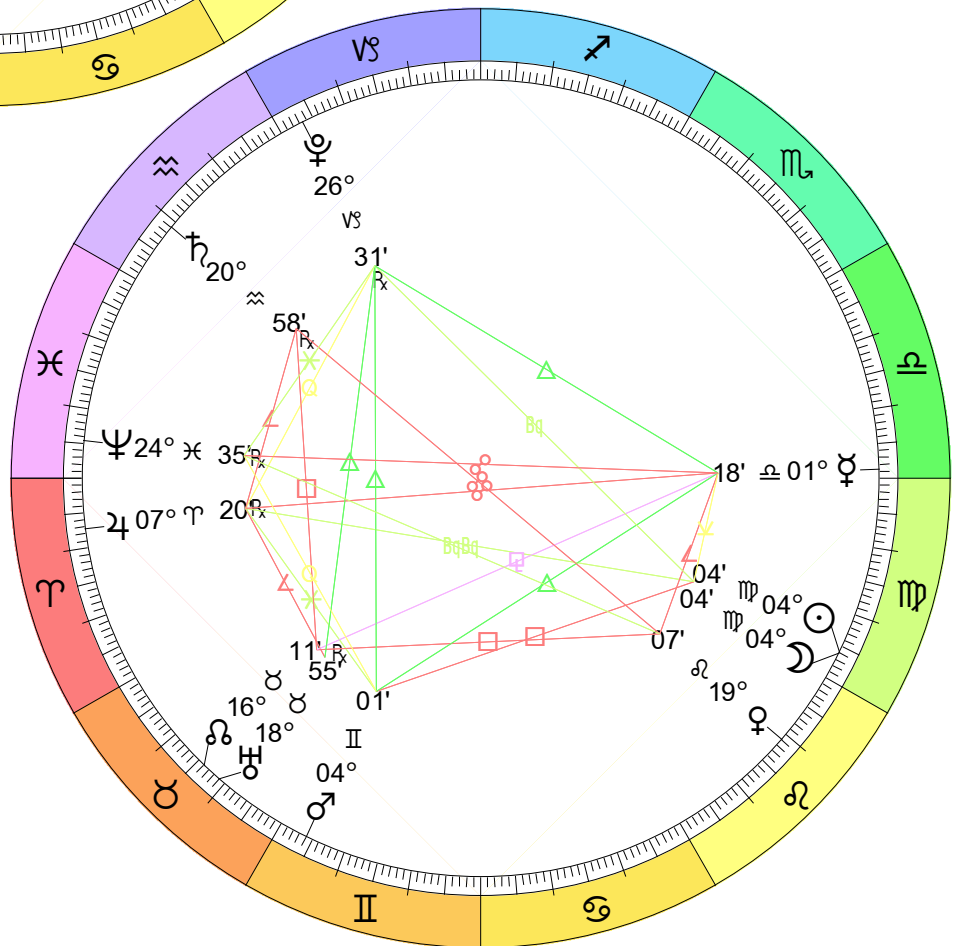

New Moon
 Jan 2, 2022
 01:34:41 PM EST
 New York, NY 074W00'23" 40N42'51"

Full Moon (Wolf Moon)
 Jan 17, 2022
 06:49:52 PM EST
 New York, NY 074W00'23" 40N42'51"

New Moon
 Mar 2, 2022
 12:36:03 PM EST
 New York, NY 074W00'23" 40N42'51"

Full Moon (Worm Moon)
 Mar 18, 2022
 03:18:01 AM EDT
 New York, NY 074W00'23" 40N42'51"

New Moon
 Apr 1, 2022
 02:25:45 AM EDT
 New York, NY 074W00'23" 40N42'51"

Full Moon (Egg Moon)
 Apr 16, 2022
 02:56:03 PM EDT
 New York, NY 074W00'23" 40N42'51"

New Moon
 Apr 30, 2022
 04:28:22 PM EDT
 New York, NY 074W00'23" 40N42'51"

Full Moon (Sturgeon Moon)
 Aug 11, 2022
 09:36:53 PM EDT
 New York, NY 074W00'23" 40N42'51"

New Moon
 Aug 27, 2022
 04:17:30 AM EDT
 New York, NY 074W00'23" 40N42'51"

New Moon
 Oct 25, 2022
 06:49:40 AM EDT
 New York, NY 074W00'23" 40N42'51"