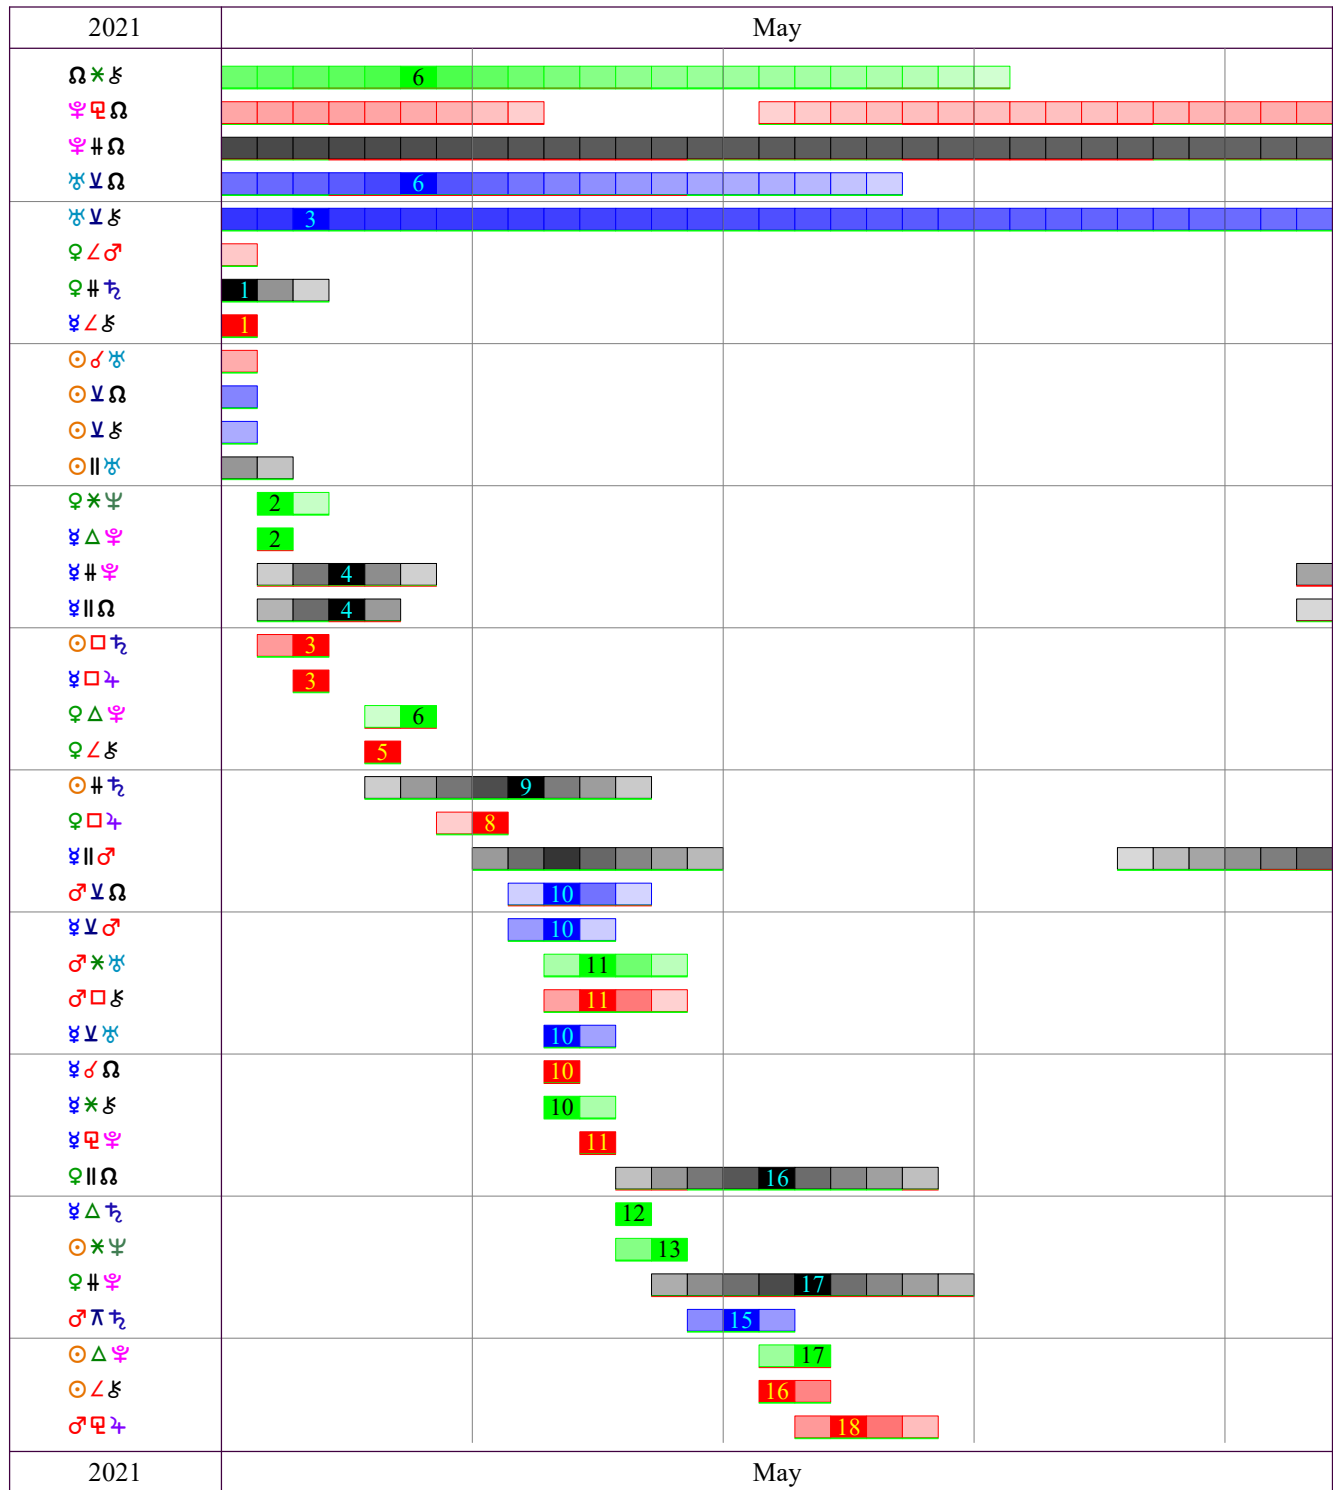

Cafe Astrology NATAL CHART

Transit to Transit:

Cafe Astrology

2021	May				
♀♃♁ ♀✳♄ ♀♁♃ ♀♁♀			17 18 18		
♀♁♃ ♀♁♂ ☉♁♃ ♃♁♀			19	24	
☉♁♂ ♀♁♂ ♃♁♀ ☉♁♂(LE)			21	22	
☉♁♂ ♀♁♂ ♃♁♀ ☉♁♂(LE)				24	28
☉♁♂ ♂♃♀ ♀♁♀ ☉♃♀				25	
♃♁♀ ♂♁♃ ♂♁♁ ♀♁♃					27
♃♁♀ ♂♁♃ ♂♁♁ ♀♁♃					28, 29
♀♁♀ ♀♁♃ ♂♁♁ ♀♁♃					31
♀♁♀ ♀♁♃ ☉♃♁ ☉♁♂					30
♀♁♀ ♀♁♃ ☉♃♁ ☉♁♂					31
2021	May				