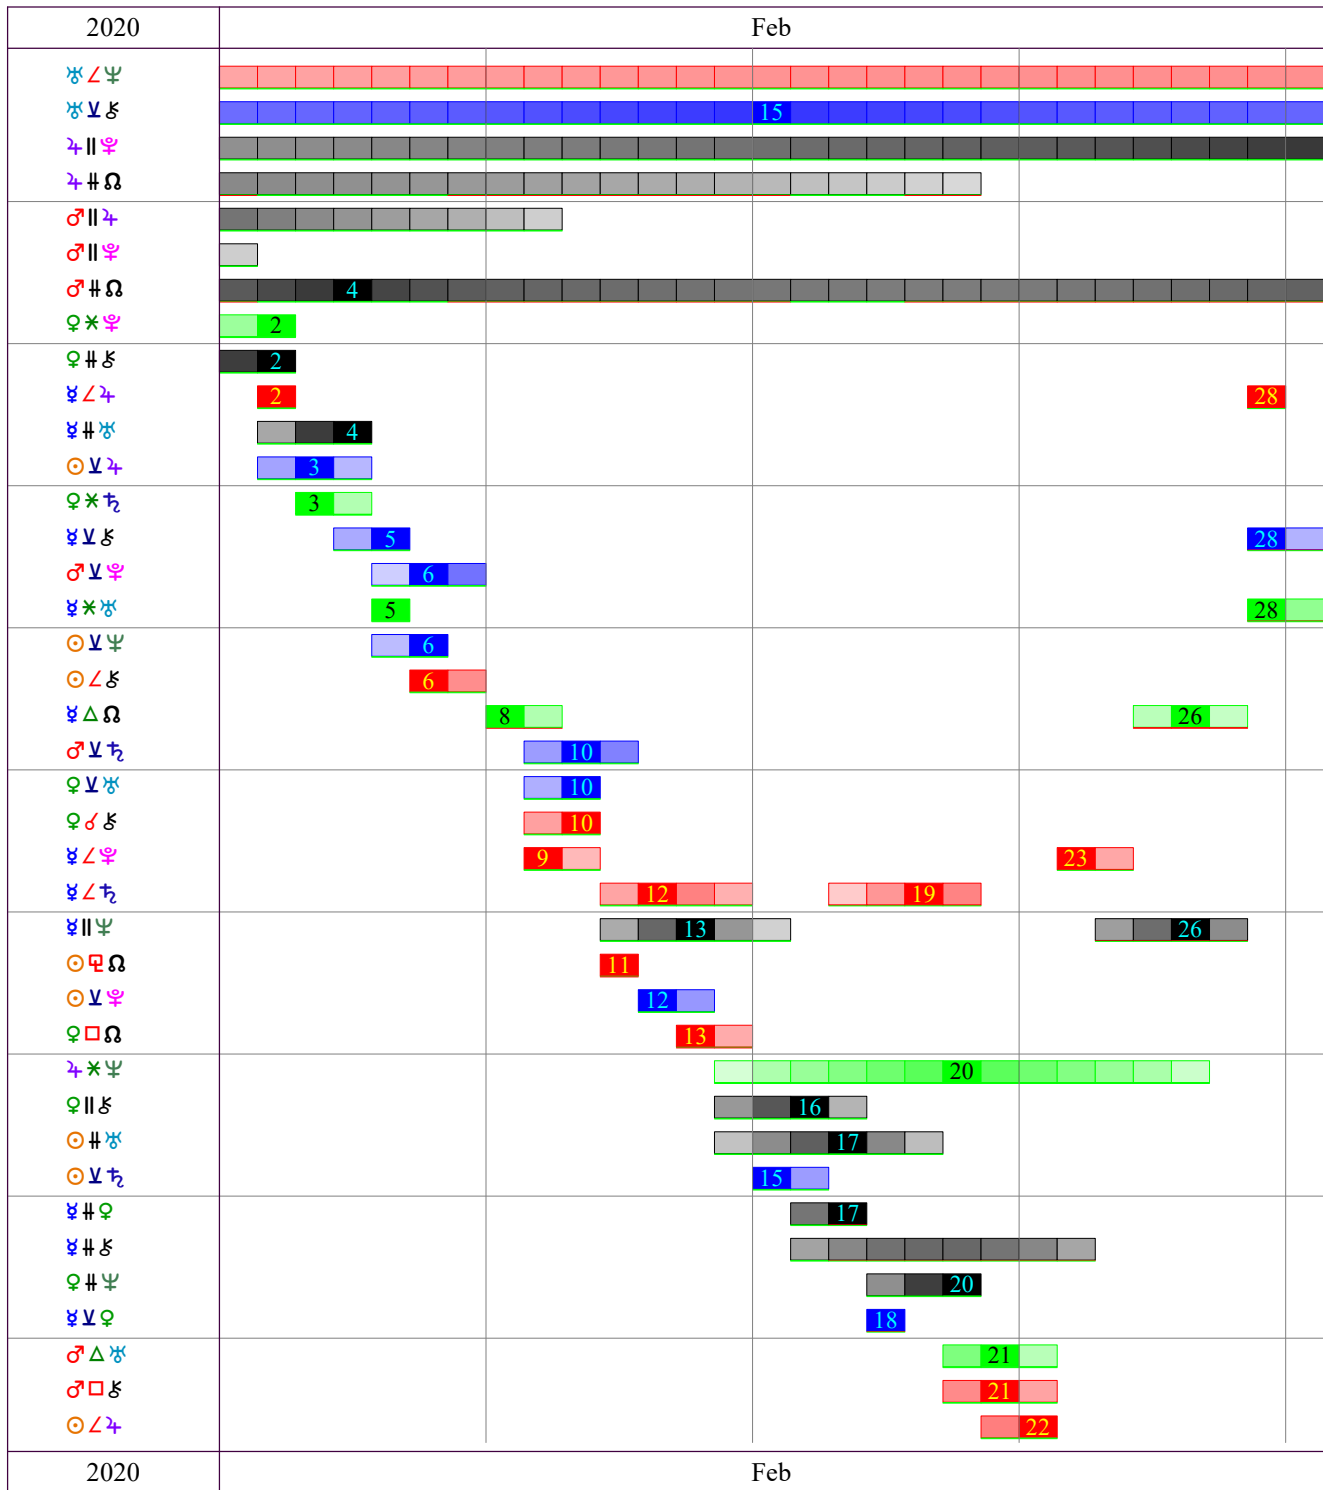

Transit to Transit:

| 2020                     | Feb |  |  |   |
|--------------------------|-----|--|--|---|
| ☉♁♃<br>☉♁♃<br>♀□♃<br>♀♁♃ |     |  |  |  |
| ☉♁♂<br>♂♁♁<br>♃♁♂<br>☉♁♃ |     |  |  |  |
| ☉♁♀<br>☉♁♁<br>☉♁♀<br>♃♁♀ |     |  |  |  |
| ☉♁♀<br>♀□♀<br>☉♁♃        |     |  |  |  |
| 2020                     | Feb |  |  |   |