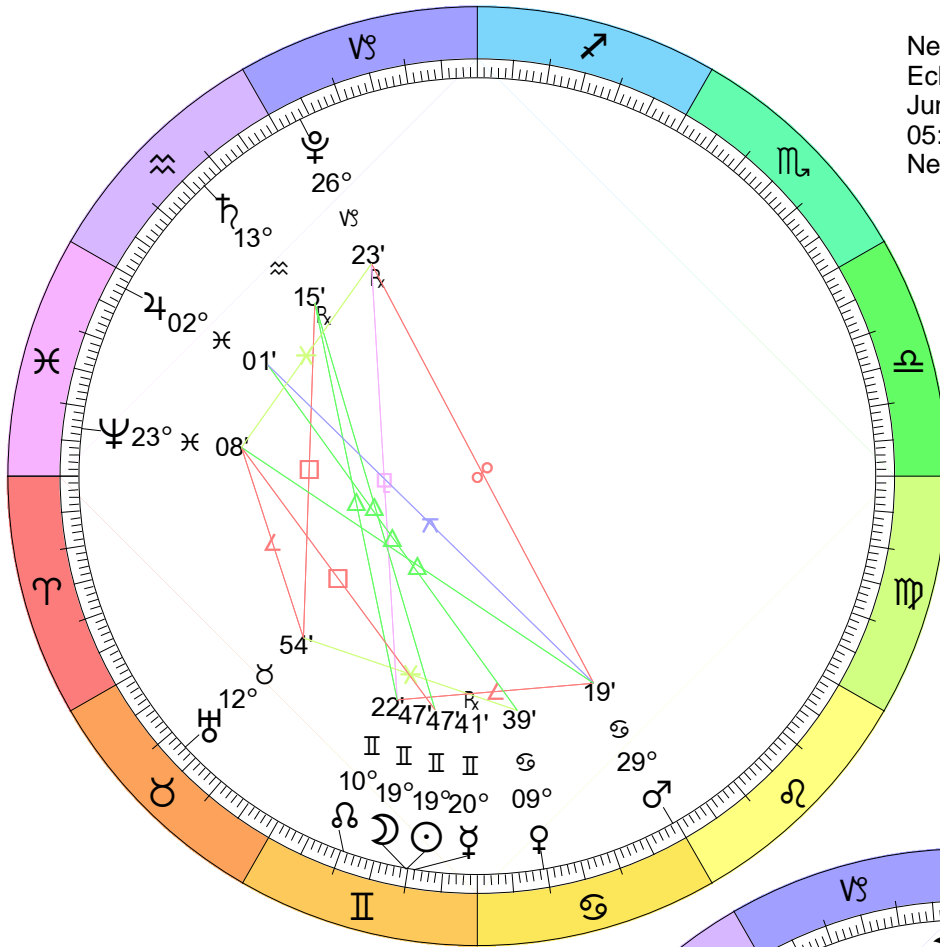

New Moon
 Feb 11, 2021
 02:07:06 PM EST
 New York, NY 074W00'23" 40N42'51"

Full Moon (Worm Moon)
 Feb 27, 2021
 03:17:44 AM EST
 New York, NY 074W00'23" 40N42'51"

New Moon
 Mar 13, 2021
 05:21:59 AM EST
 New York, NY 074W00'23" 40N42'51"

Full Moon (Egg Moon)
 Mar 28, 2021
 01:49:27 PM EST
 New York, NY 074W00'23" 40N42'51"

New Moon
 May 11, 2021
 02:00:56 PM EST
 New York, NY 074W00'23" 40N42'51"

Full Moon (Honey Moon)
 Eclipse (Umbral)
 May 26, 2021
 06:14:24 AM EST
 New York, NY 074W00'23" 40N42'51"

New Moon
 Eclipse (Annular)
 Jun 10, 2021
 05:53:49 AM EST
 New York, NY 074W00'23" 40N42'51"

Full Moon (Buck Moon)
 Jun 24, 2021
 01:40:38 PM EST
 New York, NY 074W00'23" 40N42'51"

New Moon
 Jul 9, 2021
 08:17:06 PM EST
 New York, NY 074W00'23" 40N42'51"

Full Moon (Sturgeon Moon)
 Jul 23, 2021
 09:38:06 PM EST
 New York, NY 074W00'23" 40N42'51"

New Moon
 Aug 8, 2021
 08:51:05 AM EST
 New York, NY 074W00'23" 40N42'51"

Full Moon (Blue Moon)
 Aug 22, 2021
 07:02:34 AM EST
 New York, NY 074W00'23" 40N42'51"