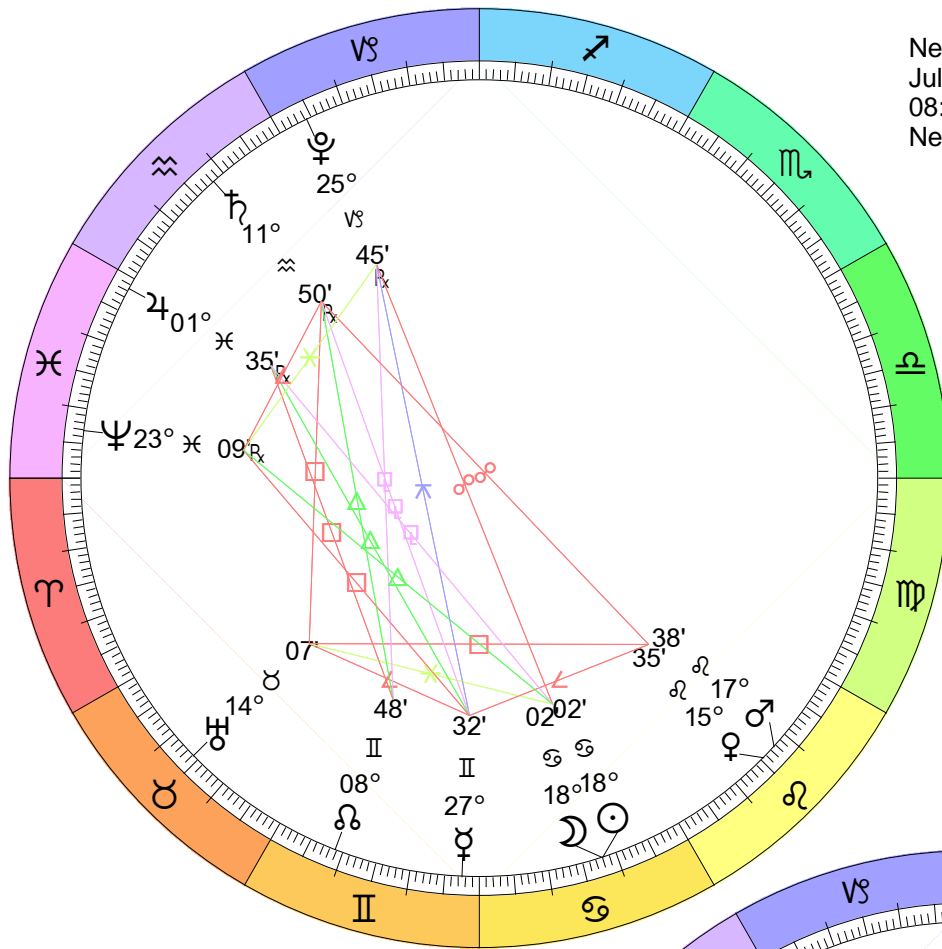

New Moon
 Feb 11, 2021
 02:07:06 PM EST
 New York, NY 074W00'23" 40N42'51"

Full Moon (Worm Moon)
 Feb 27, 2021
 03:17:44 AM EST
 New York, NY 074W00'23" 40N42'51"

New Moon
 Mar 13, 2021
 05:21:59 AM EST
 New York, NY 074W00'23" 40N42'51"

Full Moon (Egg Moon)
 Mar 28, 2021
 01:49:27 PM EST
 New York, NY 074W00'23" 40N42'51"

New Moon
 May 11, 2021
 02:00:56 PM EST
 New York, NY 074W00'23" 40N42'51"

Full Moon (Honey Moon)
 Eclipse (Umbral)
 May 26, 2021
 06:14:24 AM EST
 New York, NY 074W00'23" 40N42'51"

New Moon
 Eclipse (Annular)
 Jun 10, 2021
 05:53:49 AM EST
 New York, NY 074W00'23" 40N42'51"

Full Moon (Buck Moon)
 Jun 24, 2021
 01:40:38 PM EST
 New York, NY 074W00'23" 40N42'51"

New Moon
 Jul 9, 2021
 08:17:06 PM EST
 New York, NY 074W00'23" 40N42'51"

Full Moon (Sturgeon Moon)
 Jul 23, 2021
 09:38:06 PM EST
 New York, NY 074W00'23" 40N42'51"

New Moon
 Aug 8, 2021
 08:51:05 AM EST
 New York, NY 074W00'23" 40N42'51"

Full Moon (Blue Moon)
 Aug 22, 2021
 07:02:34 AM EST
 New York, NY 074W00'23" 40N42'51"