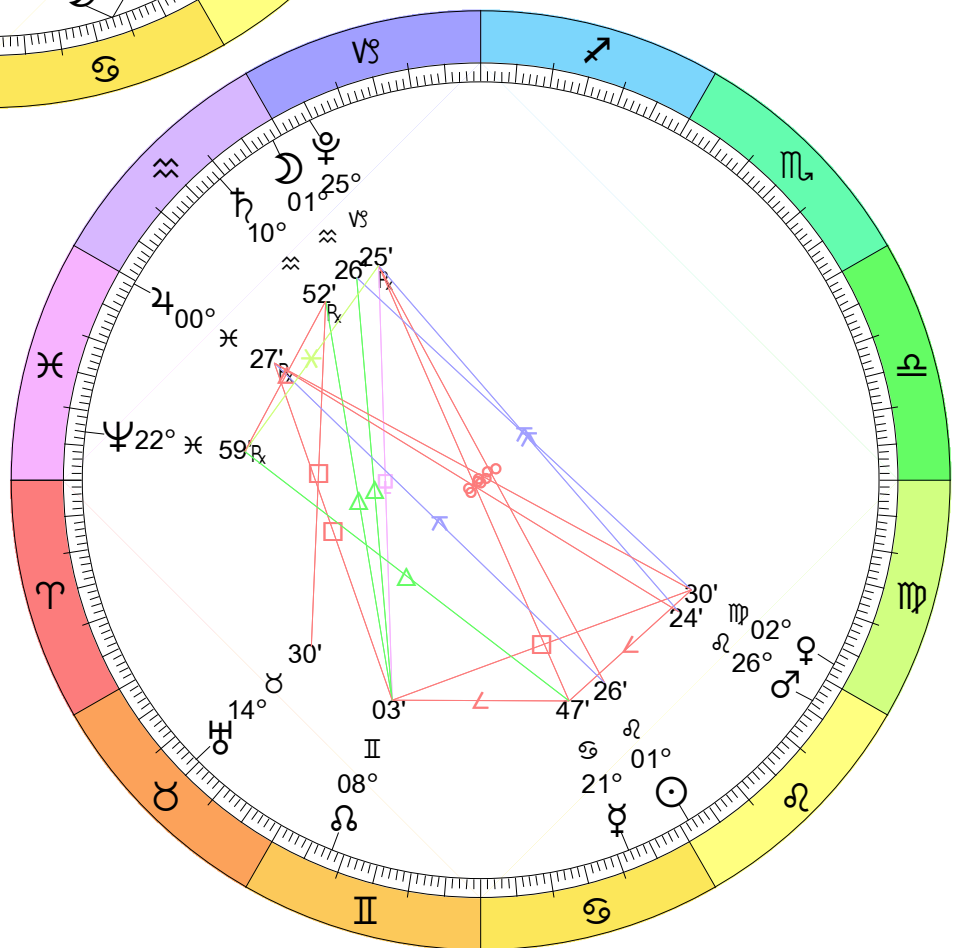

New Moon
 Feb 11, 2021
 02:07:06 PM EST
 New York, NY 074W00'23" 40N42'51"

Full Moon (Worm Moon)
 Feb 27, 2021
 03:17:44 AM EST
 New York, NY 074W00'23" 40N42'51"

New Moon
 Mar 13, 2021
 05:21:59 AM EST
 New York, NY 074W00'23" 40N42'51"

Full Moon (Egg Moon)
 Mar 28, 2021
 01:49:27 PM EST
 New York, NY 074W00'23" 40N42'51"

New Moon
 May 11, 2021
 02:00:56 PM EST
 New York, NY 074W00'23" 40N42'51"

Full Moon (Honey Moon)
 Eclipse (Umbral)
 May 26, 2021
 06:14:24 AM EST
 New York, NY 074W00'23" 40N42'51"

New Moon
 Eclipse (Annular)
 Jun 10, 2021
 05:53:49 AM EST
 New York, NY 074W00'23" 40N42'51"

Full Moon (Buck Moon)
 Jun 24, 2021
 01:40:38 PM EST
 New York, NY 074W00'23" 40N42'51"

New Moon
 Jul 9, 2021
 08:17:06 PM EST
 New York, NY 074W00'23" 40N42'51"

Full Moon (Sturgeon Moon)
 Jul 23, 2021
 09:38:06 PM EST
 New York, NY 074W00'23" 40N42'51"

New Moon
 Aug 8, 2021
 08:51:05 AM EST
 New York, NY 074W00'23" 40N42'51"

Full Moon (Blue Moon)
 Aug 22, 2021
 07:02:34 AM EST
 New York, NY 074W00'23" 40N42'51"