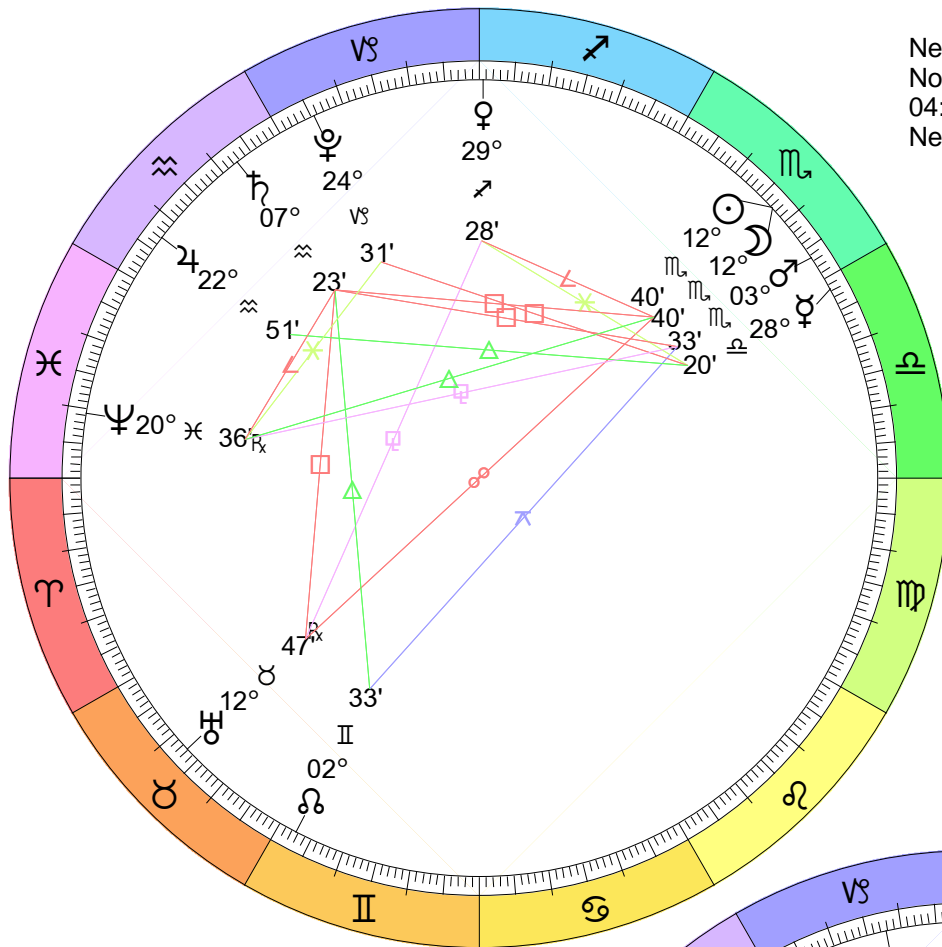

New Moon
 Eclipse (Annular)
 Jun 10, 2021
 05:53:49 AM EST
 New York, NY 074W00'23" 40N42'51"

Full Moon (Buck Moon)
 Jun 24, 2021
 01:40:38 PM EST
 New York, NY 074W00'23" 40N42'51"

New Moon
 Jul 9, 2021
 08:17:06 PM EST
 New York, NY 074W00'23" 40N42'51"

Full Moon (Sturgeon Moon)
 Jul 23, 2021
 09:38:06 PM EST
 New York, NY 074W00'23" 40N42'51"

New Moon
 Aug 8, 2021
 08:51:05 AM EST
 New York, NY 074W00'23" 40N42'51"

Full Moon (Blue Moon)
 Aug 22, 2021
 07:02:34 AM EST
 New York, NY 074W00'23" 40N42'51"

New Moon
 Sep 6, 2021
 07:52:57 PM EST
 New York, NY 074W00'23" 40N42'51"

Full Moon (Harvest Moon)
 Sep 20, 2021
 06:55:23 PM EST
 New York, NY 074W00'23" 40N42'51"

New Moon
Oct 6, 2021
06:05:49 AM EST
New York, NY 074W00'23" 40N42'51"

Full Moon (Hunter's Moon)
Oct 20, 2021
09:58:00 AM EST
New York, NY 074W00'23" 40N42'51"

New Moon
 Nov 4, 2021
 04:15:12 PM EST
 New York, NY 074W00'23" 40N42'51"

Full Moon (Frost Moon)
 Eclipse (Umbral)
 Nov 19, 2021
 03:58:12 AM EST
 New York, NY 074W00'23" 40N42'51"