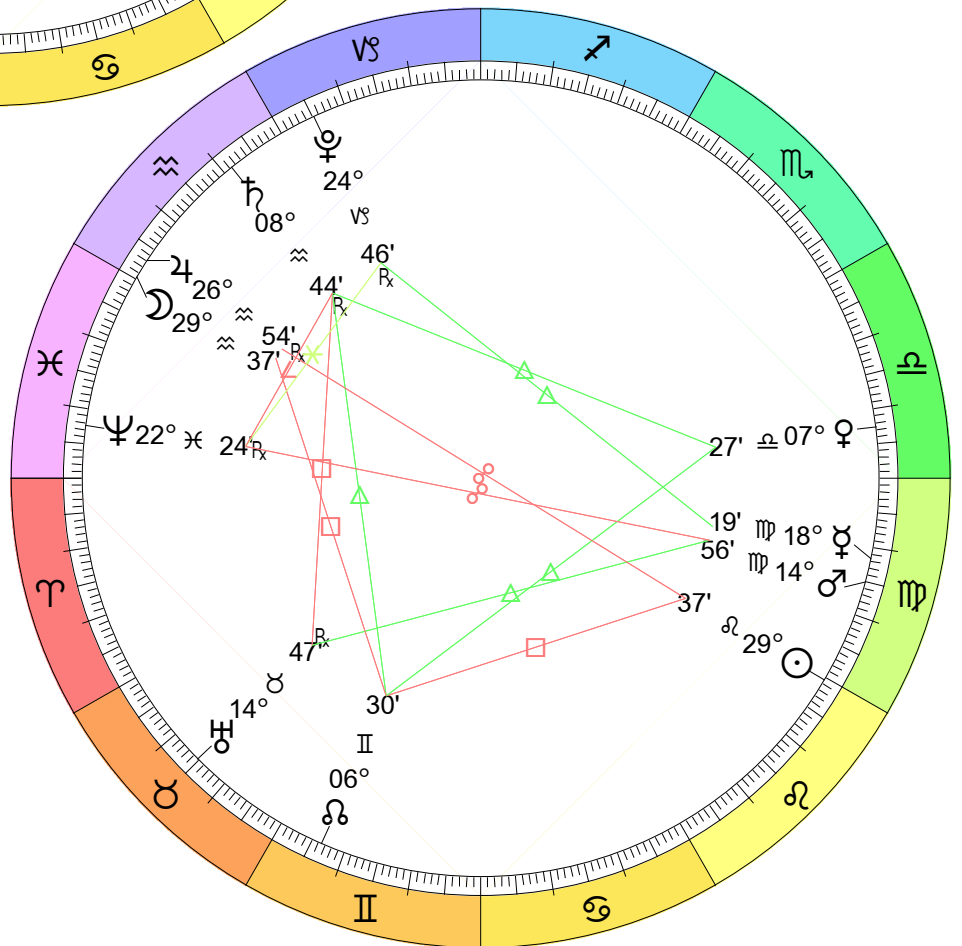

New Moon
 Feb 11, 2021
 02:07:06 PM EST
 New York, NY 074W00'23" 40N42'51"

Full Moon (Worm Moon)
 Feb 27, 2021
 03:17:44 AM EST
 New York, NY 074W00'23" 40N42'51"

New Moon
 Mar 13, 2021
 05:21:59 AM EST
 New York, NY 074W00'23" 40N42'51"

New Moon
 Eclipse (Annular)
 Jun 10, 2021
 05:53:49 AM EST
 New York, NY 074W00'23" 40N42'51"

Full Moon (Buck Moon)
 Jun 24, 2021
 01:40:38 PM EST
 New York, NY 074W00'23" 40N42'51"

New Moon
 Jul 9, 2021
 08:17:06 PM EST
 New York, NY 074W00'23" 40N42'51"

Full Moon (Sturgeon Moon)
 Jul 23, 2021
 09:38:06 PM EST
 New York, NY 074W00'23" 40N42'51"

New Moon
 Aug 8, 2021
 08:51:05 AM EST
 New York, NY 074W00'23" 40N42'51"

Full Moon (Blue Moon)
 Aug 22, 2021
 07:02:34 AM EST
 New York, NY 074W00'23" 40N42'51"

New Moon
 Sep 6, 2021
 07:52:57 PM EST
 New York, NY 074W00'23" 40N42'51"

Full Moon (Harvest Moon)
 Sep 20, 2021
 06:55:23 PM EST
 New York, NY 074W00'23" 40N42'51"

New Moon
Oct 6, 2021
06:05:49 AM EST
New York, NY 074W00'23" 40N42'51"