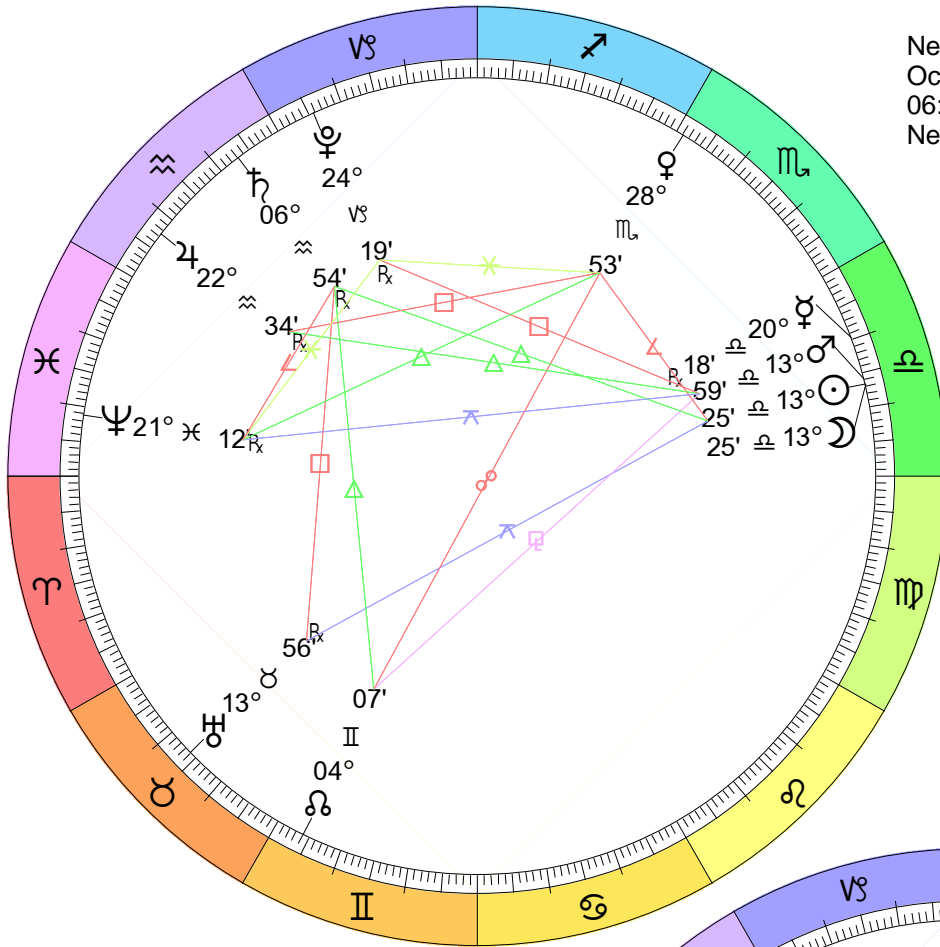

New Moon
 Eclipse (Annular)
 Jun 10, 2021
 05:53:49 AM EST
 New York, NY 074W00'23" 40N42'51"

Full Moon (Buck Moon)
 Jun 24, 2021
 01:40:38 PM EST
 New York, NY 074W00'23" 40N42'51"

New Moon
 Jul 9, 2021
 08:17:06 PM EST
 New York, NY 074W00'23" 40N42'51"

Full Moon (Sturgeon Moon)
 Jul 23, 2021
 09:38:06 PM EST
 New York, NY 074W00'23" 40N42'51"

New Moon
 Aug 8, 2021
 08:51:05 AM EST
 New York, NY 074W00'23" 40N42'51"

Full Moon (Blue Moon)
 Aug 22, 2021
 07:02:34 AM EST
 New York, NY 074W00'23" 40N42'51"

New Moon
 Sep 6, 2021
 07:52:57 PM EST
 New York, NY 074W00'23" 40N42'51"

Full Moon (Harvest Moon)
 Sep 20, 2021
 06:55:23 PM EST
 New York, NY 074W00'23" 40N42'51"

New Moon
Oct 6, 2021
06:05:49 AM EST
New York, NY 074W00'23" 40N42'51"

Full Moon (Hunter's Moon)
Oct 20, 2021
09:58:00 AM EST
New York, NY 074W00'23" 40N42'51"

New Moon
 Nov 4, 2021
 04:15:12 PM EST
 New York, NY 074W00'23" 40N42'51"

Full Moon (Frost Moon)
 Eclipse (Umbral)
 Nov 19, 2021
 03:58:12 AM EST
 New York, NY 074W00'23" 40N42'51"