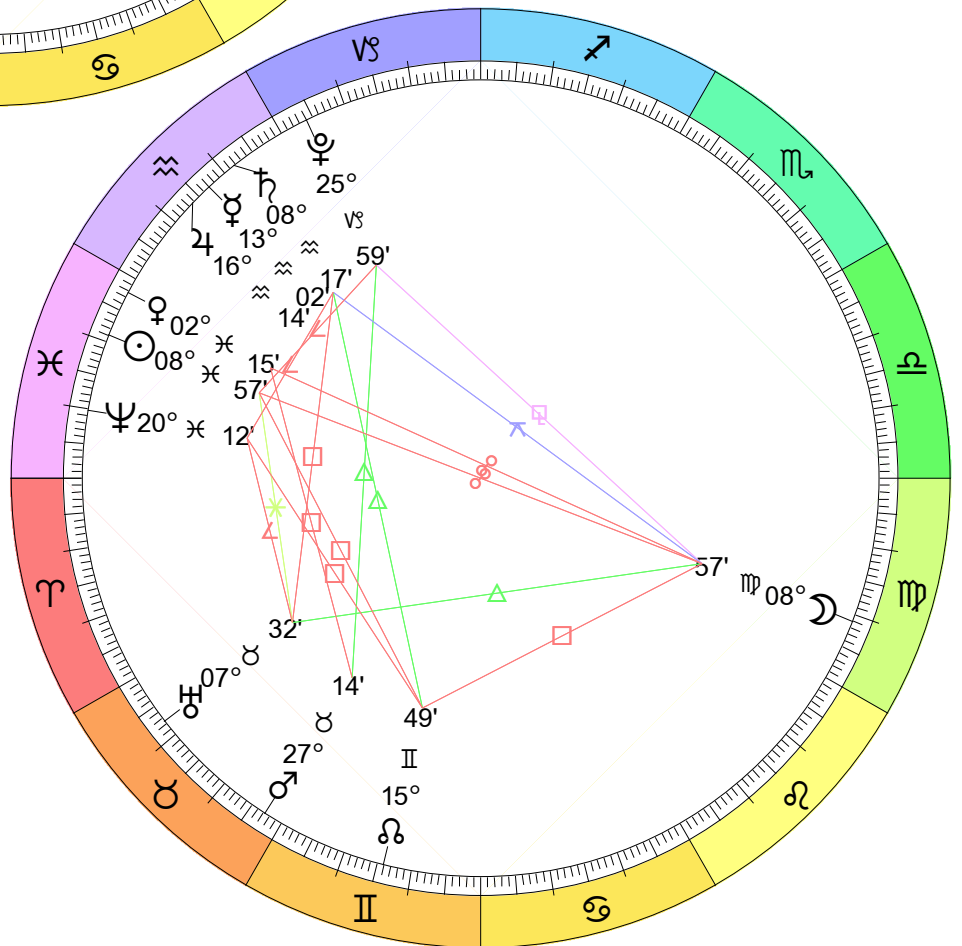

New Moon
 Feb 11, 2021
 02:07:06 PM EST
 New York, NY 074W00'23" 40N42'51"

Full Moon (Worm Moon)
 Feb 27, 2021
 03:17:44 AM EST
 New York, NY 074W00'23" 40N42'51"

New Moon
 Mar 13, 2021
 05:21:59 AM EST
 New York, NY 074W00'23" 40N42'51"

Full Moon (Egg Moon)
 Mar 28, 2021
 01:49:27 PM EST
 New York, NY 074W00'23" 40N42'51"

New Moon
 May 11, 2021
 02:00:56 PM EST
 New York, NY 074W00'23" 40N42'51"

Full Moon (Honey Moon)
 Eclipse (Umbral)
 May 26, 2021
 06:14:24 AM EST
 New York, NY 074W00'23" 40N42'51"

New Moon
 Eclipse (Annular)
 Jun 10, 2021
 05:53:49 AM EST
 New York, NY 074W00'23" 40N42'51"

Full Moon (Buck Moon)
 Jun 24, 2021
 01:40:38 PM EST
 New York, NY 074W00'23" 40N42'51"

New Moon
 Jul 9, 2021
 08:17:06 PM EST
 New York, NY 074W00'23" 40N42'51"

Full Moon (Sturgeon Moon)
 Jul 23, 2021
 09:38:06 PM EST
 New York, NY 074W00'23" 40N42'51"

New Moon
 Aug 8, 2021
 08:51:05 AM EST
 New York, NY 074W00'23" 40N42'51"

Full Moon (Blue Moon)
 Aug 22, 2021
 07:02:34 AM EST
 New York, NY 074W00'23" 40N42'51"