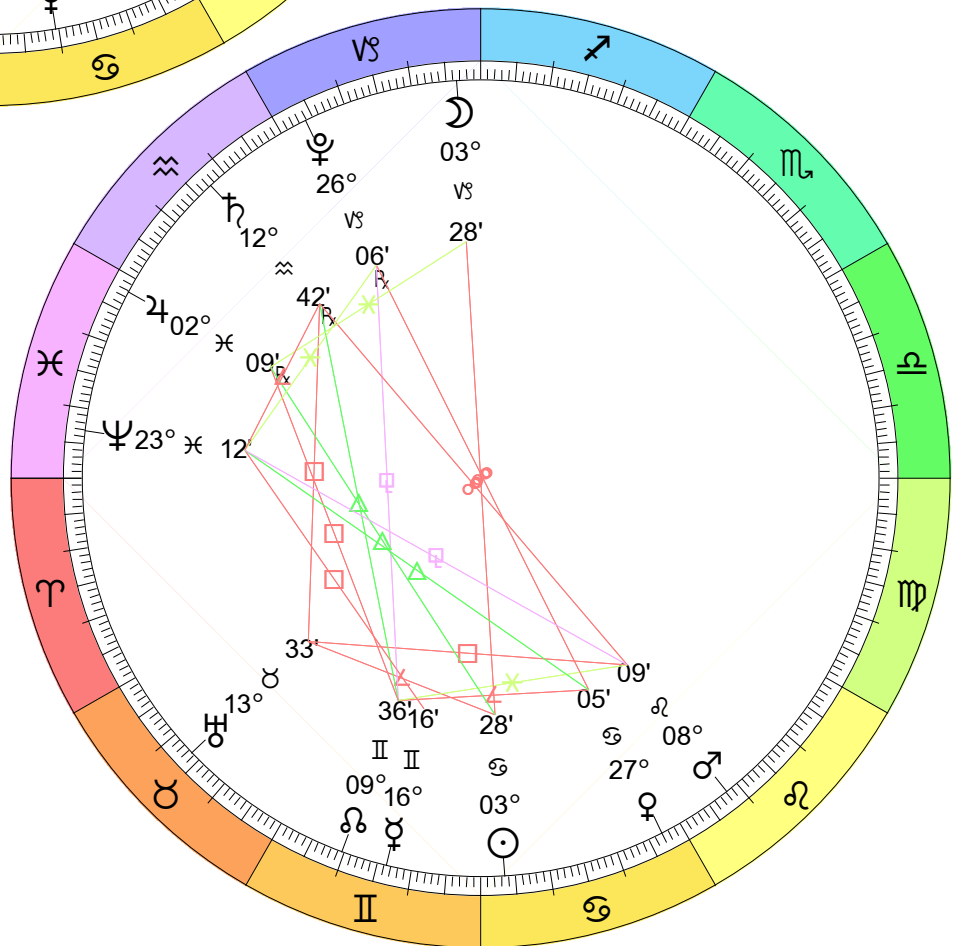

New Moon
 Feb 11, 2021
 02:07:06 PM EST
 New York, NY 074W00'23" 40N42'51"

Full Moon (Worm Moon)
 Feb 27, 2021
 03:17:44 AM EST
 New York, NY 074W00'23" 40N42'51"

New Moon
 Mar 13, 2021
 05:21:59 AM EST
 New York, NY 074W00'23" 40N42'51"

Full Moon (Egg Moon)
 Mar 28, 2021
 01:49:27 PM EST
 New York, NY 074W00'23" 40N42'51"

New Moon
 May 11, 2021
 02:00:56 PM EST
 New York, NY 074W00'23" 40N42'51"

Full Moon (Honey Moon)
 Eclipse (Umbral)
 May 26, 2021
 06:14:24 AM EST
 New York, NY 074W00'23" 40N42'51"

New Moon
 Eclipse (Annular)
 Jun 10, 2021
 05:53:49 AM EST
 New York, NY 074W00'23" 40N42'51"

Full Moon (Buck Moon)
 Jun 24, 2021
 01:40:38 PM EST
 New York, NY 074W00'23" 40N42'51"

New Moon
 Jul 9, 2021
 08:17:06 PM EST
 New York, NY 074W00'23" 40N42'51"

Full Moon (Sturgeon Moon)
 Jul 23, 2021
 09:38:06 PM EST
 New York, NY 074W00'23" 40N42'51"

New Moon
 Aug 8, 2021
 08:51:05 AM EST
 New York, NY 074W00'23" 40N42'51"

Full Moon (Blue Moon)
 Aug 22, 2021
 07:02:34 AM EST
 New York, NY 074W00'23" 40N42'51"