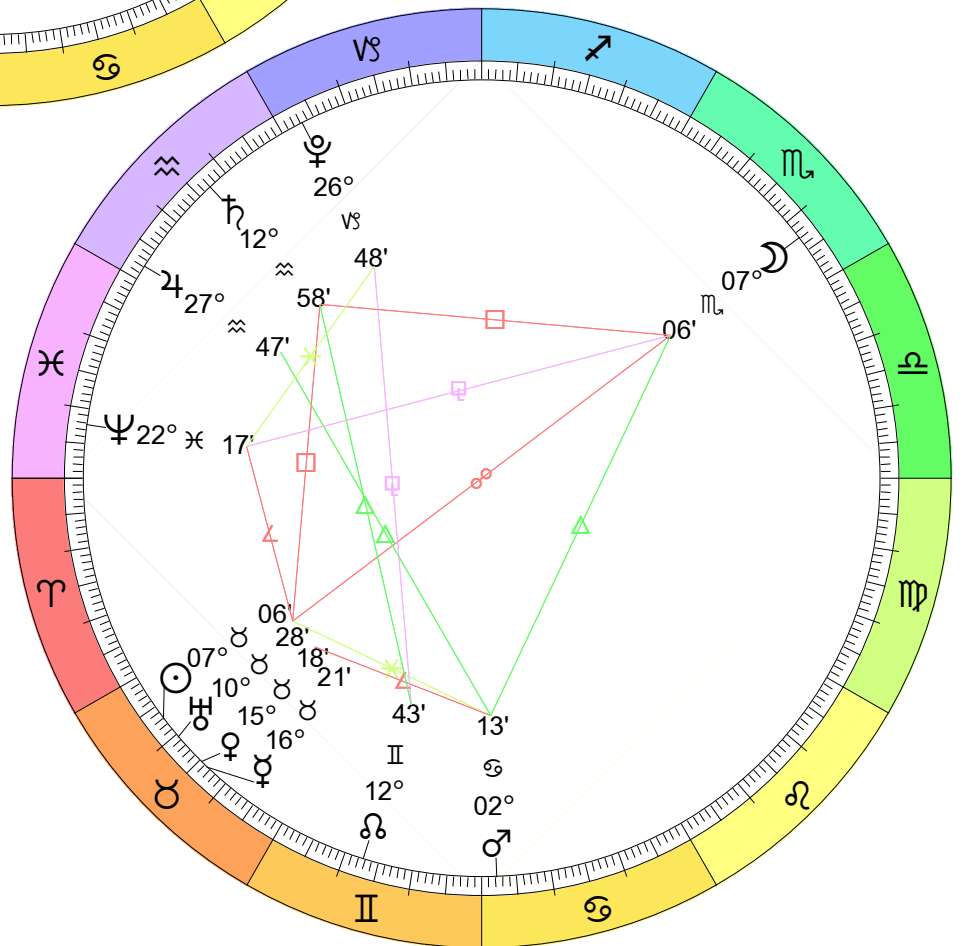

New Moon
 Feb 11, 2021
 02:07:06 PM EST
 New York, NY 074W00'23" 40N42'51"

Full Moon (Worm Moon)
 Feb 27, 2021
 03:17:44 AM EST
 New York, NY 074W00'23" 40N42'51"

New Moon
 Mar 13, 2021
 05:21:59 AM EST
 New York, NY 074W00'23" 40N42'51"

Full Moon (Egg Moon)
 Mar 28, 2021
 01:49:27 PM EST
 New York, NY 074W00'23" 40N42'51"

New Moon
 May 11, 2021
 02:00:56 PM EST
 New York, NY 074W00'23" 40N42'51"

Full Moon (Honey Moon)
 Eclipse (Umbral)
 May 26, 2021
 06:14:24 AM EST
 New York, NY 074W00'23" 40N42'51"

New Moon
 Eclipse (Annular)
 Jun 10, 2021
 05:53:49 AM EST
 New York, NY 074W00'23" 40N42'51"

Full Moon (Buck Moon)
 Jun 24, 2021
 01:40:38 PM EST
 New York, NY 074W00'23" 40N42'51"

New Moon
 Jul 9, 2021
 08:17:06 PM EST
 New York, NY 074W00'23" 40N42'51"

Full Moon (Sturgeon Moon)
 Jul 23, 2021
 09:38:06 PM EST
 New York, NY 074W00'23" 40N42'51"

New Moon
 Aug 8, 2021
 08:51:05 AM EST
 New York, NY 074W00'23" 40N42'51"

Full Moon (Blue Moon)
 Aug 22, 2021
 07:02:34 AM EST
 New York, NY 074W00'23" 40N42'51"