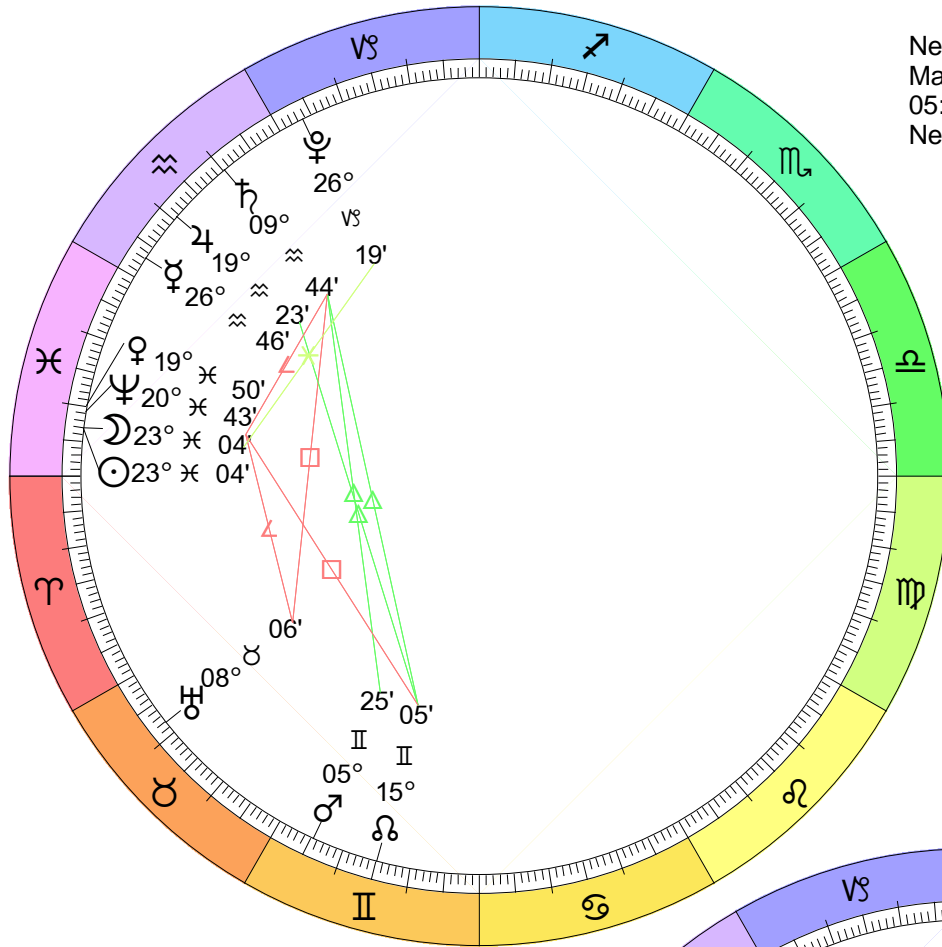

New Moon
 Feb 11, 2021
 02:07:06 PM EST
 New York, NY 074W00'23" 40N42'51"

Full Moon (Worm Moon)
 Feb 27, 2021
 03:17:44 AM EST
 New York, NY 074W00'23" 40N42'51"

New Moon
 Mar 13, 2021
 05:21:59 AM EST
 New York, NY 074W00'23" 40N42'51"

Full Moon (Egg Moon)
 Mar 28, 2021
 01:49:27 PM EST
 New York, NY 074W00'23" 40N42'51"

New Moon
 May 11, 2021
 02:00:56 PM EST
 New York, NY 074W00'23" 40N42'51"

Full Moon (Honey Moon)
 Eclipse (Umbral)
 May 26, 2021
 06:14:24 AM EST
 New York, NY 074W00'23" 40N42'51"

Full Moon (Sturgeon Moon)
 Jul 23, 2021
 09:38:06 PM EST
 New York, NY 074W00'23" 40N42'51"

New Moon
 Aug 8, 2021
 08:51:05 AM EST
 New York, NY 074W00'23" 40N42'51"

Full Moon (Blue Moon)
 Aug 22, 2021
 07:02:34 AM EST
 New York, NY 074W00'23" 40N42'51"

New Moon
 Sep 6, 2021
 07:52:57 PM EST
 New York, NY 074W00'23" 40N42'51"

Full Moon (Harvest Moon)
 Sep 20, 2021
 06:55:23 PM EST
 New York, NY 074W00'23" 40N42'51"

New Moon
Oct 6, 2021
06:05:49 AM EST
New York, NY 074W00'23" 40N42'51"