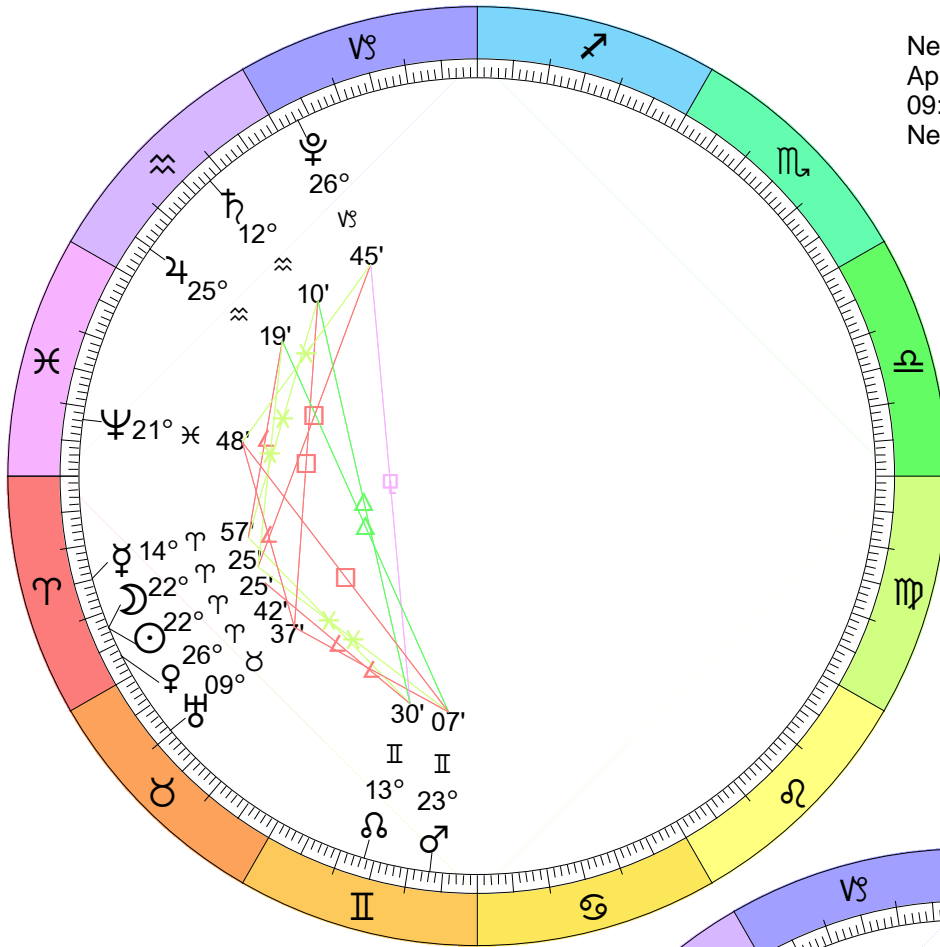

New Moon
 Feb 11, 2021
 02:07:06 PM EST
 New York, NY 074W00'23" 40N42'51"

Full Moon (Worm Moon)
 Feb 27, 2021
 03:17:44 AM EST
 New York, NY 074W00'23" 40N42'51"

New Moon
 Mar 13, 2021
 05:21:59 AM EST
 New York, NY 074W00'23" 40N42'51"

Full Moon (Egg Moon)
 Mar 28, 2021
 01:49:27 PM EST
 New York, NY 074W00'23" 40N42'51"

New Moon
 May 11, 2021
 02:00:56 PM EST
 New York, NY 074W00'23" 40N42'51"

Full Moon (Honey Moon)
 Eclipse (Umbral)
 May 26, 2021
 06:14:24 AM EST
 New York, NY 074W00'23" 40N42'51"

New Moon
 Eclipse (Annular)
 Jun 10, 2021
 05:53:49 AM EST
 New York, NY 074W00'23" 40N42'51"

Full Moon (Buck Moon)
 Jun 24, 2021
 01:40:38 PM EST
 New York, NY 074W00'23" 40N42'51"

New Moon
 Jul 9, 2021
 08:17:06 PM EST
 New York, NY 074W00'23" 40N42'51"

Full Moon (Sturgeon Moon)
 Jul 23, 2021
 09:38:06 PM EST
 New York, NY 074W00'23" 40N42'51"

New Moon
 Aug 8, 2021
 08:51:05 AM EST
 New York, NY 074W00'23" 40N42'51"

Full Moon (Blue Moon)
 Aug 22, 2021
 07:02:34 AM EST
 New York, NY 074W00'23" 40N42'51"