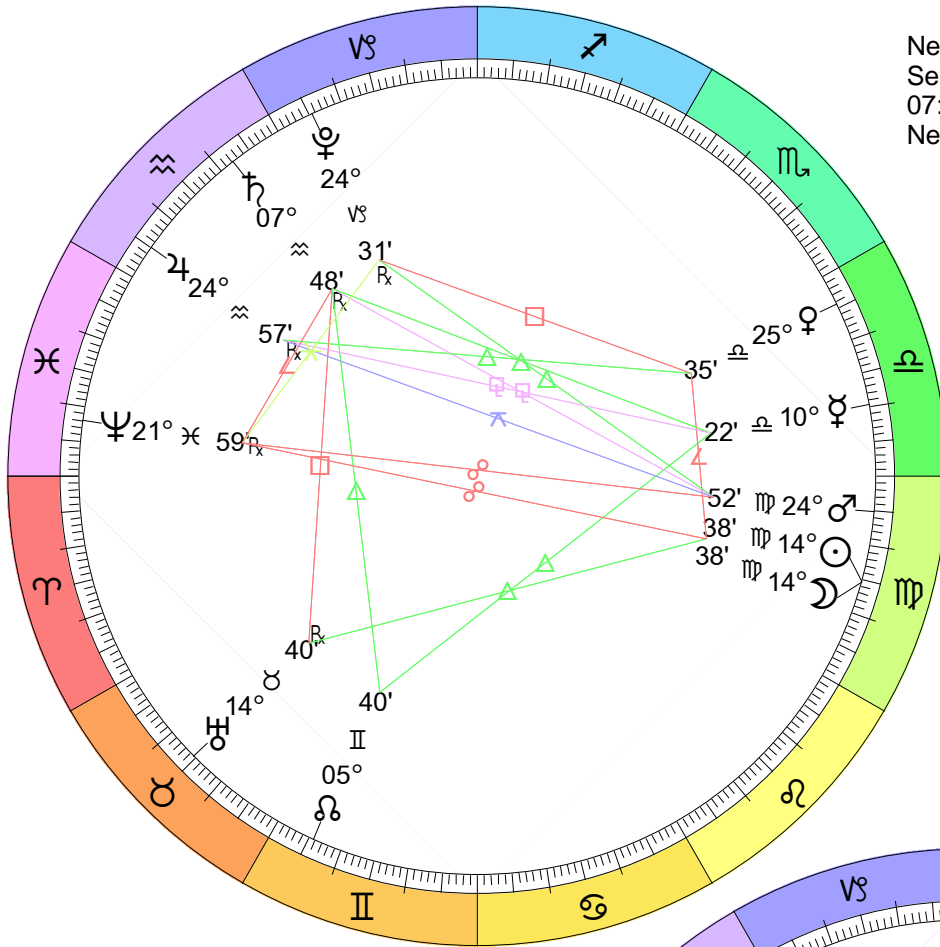

New Moon
 Eclipse (Annular)
 Jun 10, 2021
 05:53:49 AM EST
 New York, NY 074W00'23" 40N42'51"

Full Moon (Buck Moon)
 Jun 24, 2021
 01:40:38 PM EST
 New York, NY 074W00'23" 40N42'51"

New Moon
 Jul 9, 2021
 08:17:06 PM EST
 New York, NY 074W00'23" 40N42'51"

Full Moon (Sturgeon Moon)
 Jul 23, 2021
 09:38:06 PM EST
 New York, NY 074W00'23" 40N42'51"

New Moon
 Aug 8, 2021
 08:51:05 AM EST
 New York, NY 074W00'23" 40N42'51"

Full Moon (Blue Moon)
 Aug 22, 2021
 07:02:34 AM EST
 New York, NY 074W00'23" 40N42'51"

New Moon
 Sep 6, 2021
 07:52:57 PM EST
 New York, NY 074W00'23" 40N42'51"

Full Moon (Harvest Moon)
 Sep 20, 2021
 06:55:23 PM EST
 New York, NY 074W00'23" 40N42'51"

New Moon
Oct 6, 2021
06:05:49 AM EST
New York, NY 074W00'23" 40N42'51"

Full Moon (Hunter's Moon)
Oct 20, 2021
09:58:00 AM EST
New York, NY 074W00'23" 40N42'51"

New Moon
 Nov 4, 2021
 04:15:12 PM EST
 New York, NY 074W00'23" 40N42'51"

Full Moon (Frost Moon)
 Eclipse (Umbral)
 Nov 19, 2021
 03:58:12 AM EST
 New York, NY 074W00'23" 40N42'51"