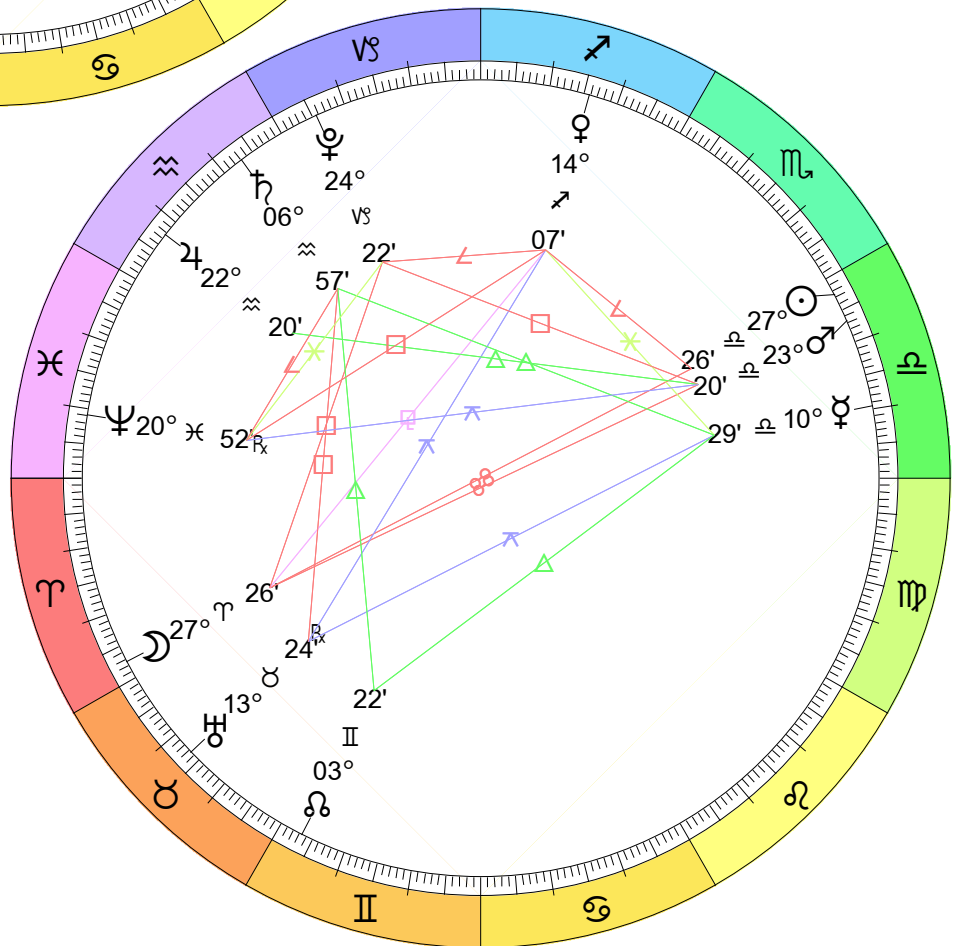

New Moon
 Eclipse (Annular)
 Jun 10, 2021
 05:53:49 AM EST
 New York, NY 074W00'23" 40N42'51"

Full Moon (Buck Moon)
 Jun 24, 2021
 01:40:38 PM EST
 New York, NY 074W00'23" 40N42'51"

New Moon
 Jul 9, 2021
 08:17:06 PM EST
 New York, NY 074W00'23" 40N42'51"

Full Moon (Sturgeon Moon)
 Jul 23, 2021
 09:38:06 PM EST
 New York, NY 074W00'23" 40N42'51"

New Moon
 Aug 8, 2021
 08:51:05 AM EST
 New York, NY 074W00'23" 40N42'51"

Full Moon (Blue Moon)
 Aug 22, 2021
 07:02:34 AM EST
 New York, NY 074W00'23" 40N42'51"

New Moon
 Sep 6, 2021
 07:52:57 PM EST
 New York, NY 074W00'23" 40N42'51"

Full Moon (Harvest Moon)
 Sep 20, 2021
 06:55:23 PM EST
 New York, NY 074W00'23" 40N42'51"

New Moon
Oct 6, 2021
06:05:49 AM EST
New York, NY 074W00'23" 40N42'51"

Full Moon (Hunter's Moon)
Oct 20, 2021
09:58:00 AM EST
New York, NY 074W00'23" 40N42'51"

New Moon
 Nov 4, 2021
 04:15:12 PM EST
 New York, NY 074W00'23" 40N42'51"

Full Moon (Frost Moon)
 Eclipse (Umbral)
 Nov 19, 2021
 03:58:12 AM EST
 New York, NY 074W00'23" 40N42'51"