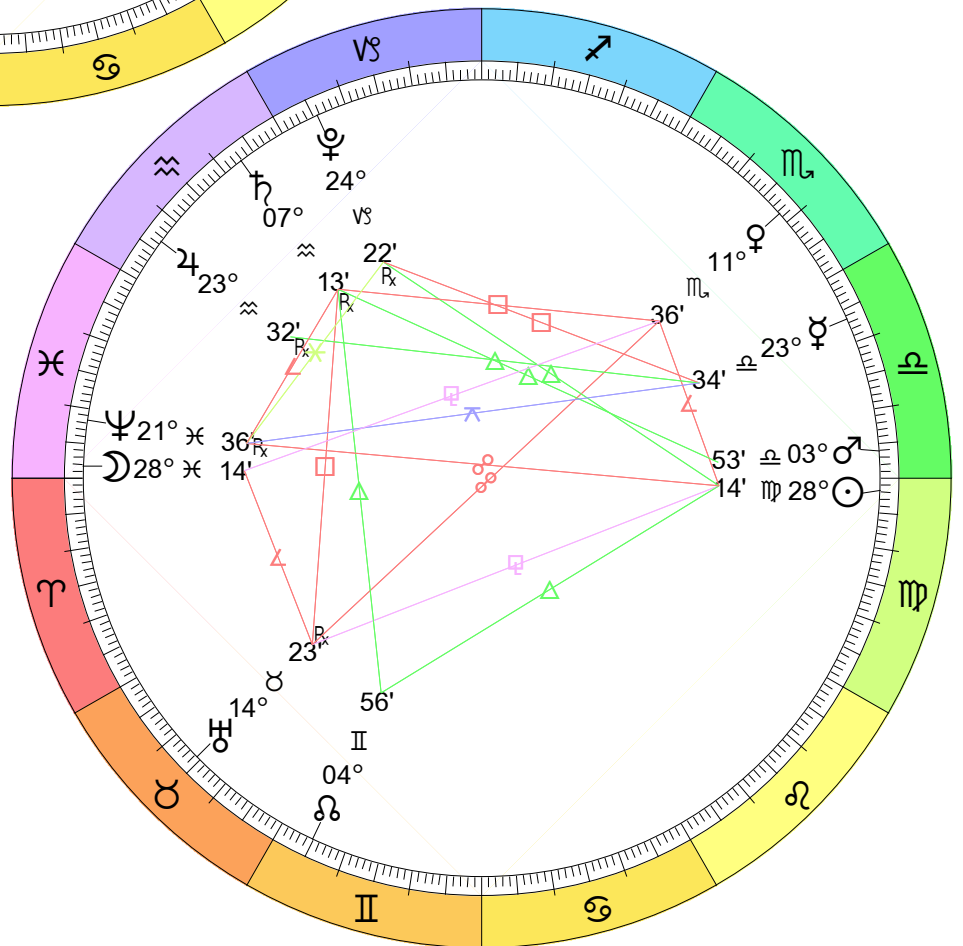

New Moon
 Feb 11, 2021
 02:07:06 PM EST
 New York, NY 074W00'23" 40N42'51"

Full Moon (Worm Moon)
 Feb 27, 2021
 03:17:44 AM EST
 New York, NY 074W00'23" 40N42'51"

New Moon
 Mar 13, 2021
 05:21:59 AM EST
 New York, NY 074W00'23" 40N42'51"

New Moon
 Eclipse (Annular)
 Jun 10, 2021
 05:53:49 AM EST
 New York, NY 074W00'23" 40N42'51"

Full Moon (Buck Moon)
 Jun 24, 2021
 01:40:38 PM EST
 New York, NY 074W00'23" 40N42'51"

New Moon
 Jul 9, 2021
 08:17:06 PM EST
 New York, NY 074W00'23" 40N42'51"

Full Moon (Sturgeon Moon)
 Jul 23, 2021
 09:38:06 PM EST
 New York, NY 074W00'23" 40N42'51"

New Moon
 Aug 8, 2021
 08:51:05 AM EST
 New York, NY 074W00'23" 40N42'51"

Full Moon (Blue Moon)
 Aug 22, 2021
 07:02:34 AM EST
 New York, NY 074W00'23" 40N42'51"

New Moon
 Sep 6, 2021
 07:52:57 PM EST
 New York, NY 074W00'23" 40N42'51"

Full Moon (Harvest Moon)
 Sep 20, 2021
 06:55:23 PM EST
 New York, NY 074W00'23" 40N42'51"

New Moon
Oct 6, 2021
06:05:49 AM EST
New York, NY 074W00'23" 40N42'51"