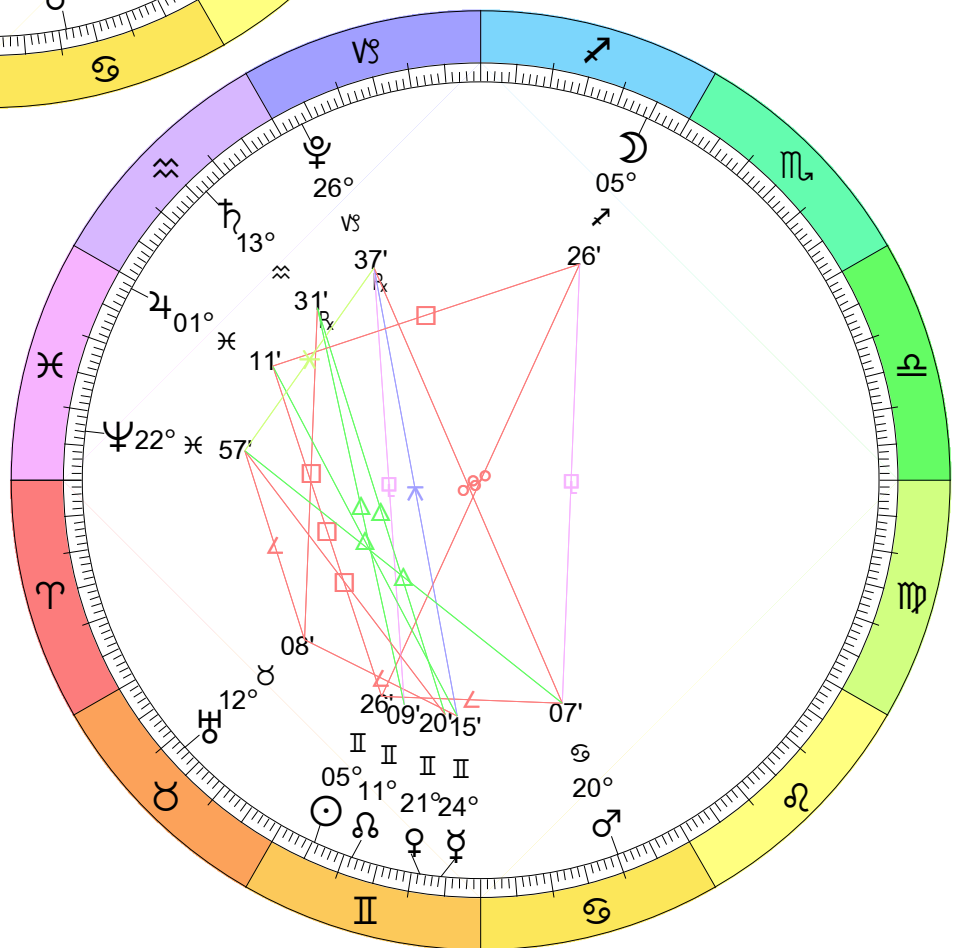

New Moon
 Feb 11, 2021
 02:07:06 PM EST
 New York, NY 074W00'23" 40N42'51"

Full Moon (Worm Moon)
 Feb 27, 2021
 03:17:44 AM EST
 New York, NY 074W00'23" 40N42'51"

New Moon
 Mar 13, 2021
 05:21:59 AM EST
 New York, NY 074W00'23" 40N42'51"

Full Moon (Egg Moon)
 Mar 28, 2021
 01:49:27 PM EST
 New York, NY 074W00'23" 40N42'51"

New Moon
 May 11, 2021
 02:00:56 PM EST
 New York, NY 074W00'23" 40N42'51"

Full Moon (Honey Moon)
 Eclipse (Umbral)
 May 26, 2021
 06:14:24 AM EST
 New York, NY 074W00'23" 40N42'51"

New Moon
 Eclipse (Annular)
 Jun 10, 2021
 05:53:49 AM EST
 New York, NY 074W00'23" 40N42'51"

Full Moon (Buck Moon)
 Jun 24, 2021
 01:40:38 PM EST
 New York, NY 074W00'23" 40N42'51"

New Moon
 Jul 9, 2021
 08:17:06 PM EST
 New York, NY 074W00'23" 40N42'51"

Full Moon (Sturgeon Moon)
 Jul 23, 2021
 09:38:06 PM EST
 New York, NY 074W00'23" 40N42'51"

New Moon
 Aug 8, 2021
 08:51:05 AM EST
 New York, NY 074W00'23" 40N42'51"

Full Moon (Blue Moon)
 Aug 22, 2021
 07:02:34 AM EST
 New York, NY 074W00'23" 40N42'51"