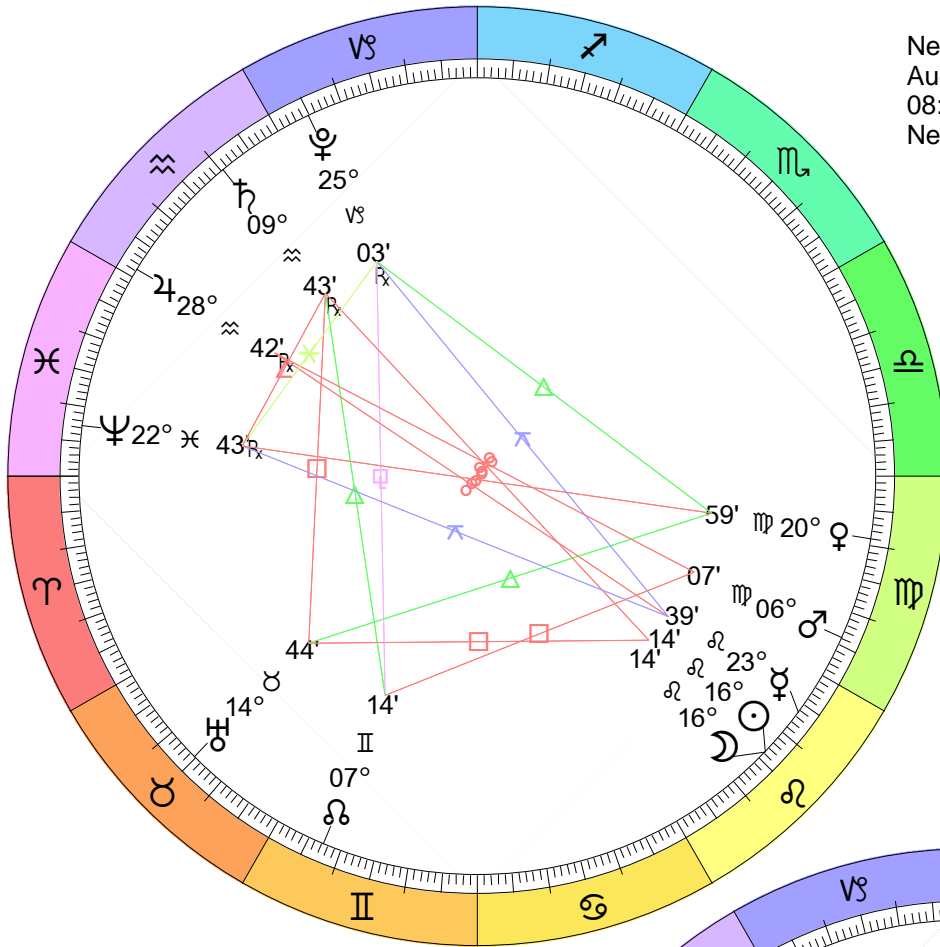

New Moon
 Eclipse (Annular)
 Jun 10, 2021
 05:53:49 AM EST
 New York, NY 074W00'23" 40N42'51"

Full Moon (Buck Moon)
 Jun 24, 2021
 01:40:38 PM EST
 New York, NY 074W00'23" 40N42'51"

New Moon
 Jul 9, 2021
 08:17:06 PM EST
 New York, NY 074W00'23" 40N42'51"

Full Moon (Sturgeon Moon)
 Jul 23, 2021
 09:38:06 PM EST
 New York, NY 074W00'23" 40N42'51"

New Moon
 Aug 8, 2021
 08:51:05 AM EST
 New York, NY 074W00'23" 40N42'51"

Full Moon (Blue Moon)
 Aug 22, 2021
 07:02:34 AM EST
 New York, NY 074W00'23" 40N42'51"

New Moon
 Sep 6, 2021
 07:52:57 PM EST
 New York, NY 074W00'23" 40N42'51"

Full Moon (Harvest Moon)
 Sep 20, 2021
 06:55:23 PM EST
 New York, NY 074W00'23" 40N42'51"

New Moon
Oct 6, 2021
06:05:49 AM EST
New York, NY 074W00'23" 40N42'51"

Full Moon (Hunter's Moon)
Oct 20, 2021
09:58:00 AM EST
New York, NY 074W00'23" 40N42'51"

New Moon
 Nov 4, 2021
 04:15:12 PM EST
 New York, NY 074W00'23" 40N42'51"

Full Moon (Frost Moon)
 Eclipse (Umbral)
 Nov 19, 2021
 03:58:12 AM EST
 New York, NY 074W00'23" 40N42'51"