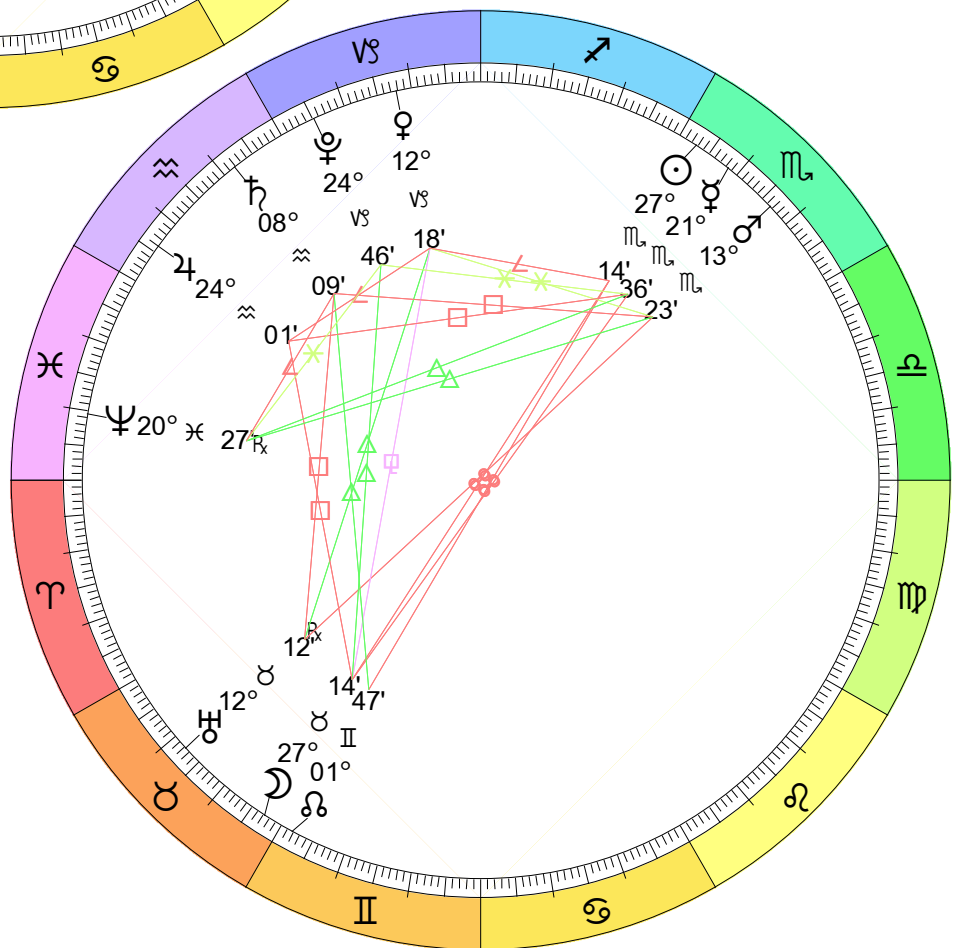

New Moon
 Eclipse (Annular)
 Jun 10, 2021
 05:53:49 AM EST
 New York, NY 074W00'23" 40N42'51"

Full Moon (Buck Moon)
 Jun 24, 2021
 01:40:38 PM EST
 New York, NY 074W00'23" 40N42'51"

New Moon
 Jul 9, 2021
 08:17:06 PM EST
 New York, NY 074W00'23" 40N42'51"

Full Moon (Sturgeon Moon)
 Jul 23, 2021
 09:38:06 PM EST
 New York, NY 074W00'23" 40N42'51"

New Moon
 Aug 8, 2021
 08:51:05 AM EST
 New York, NY 074W00'23" 40N42'51"

Full Moon (Blue Moon)
 Aug 22, 2021
 07:02:34 AM EST
 New York, NY 074W00'23" 40N42'51"

New Moon
 Sep 6, 2021
 07:52:57 PM EST
 New York, NY 074W00'23" 40N42'51"

Full Moon (Harvest Moon)
 Sep 20, 2021
 06:55:23 PM EST
 New York, NY 074W00'23" 40N42'51"

New Moon
Oct 6, 2021
06:05:49 AM EST
New York, NY 074W00'23" 40N42'51"

Full Moon (Hunter's Moon)
Oct 20, 2021
09:58:00 AM EST
New York, NY 074W00'23" 40N42'51"

New Moon
 Nov 4, 2021
 04:15:12 PM EST
 New York, NY 074W00'23" 40N42'51"

Full Moon (Frost Moon)
 Eclipse (Umbral)
 Nov 19, 2021
 03:58:12 AM EST
 New York, NY 074W00'23" 40N42'51"