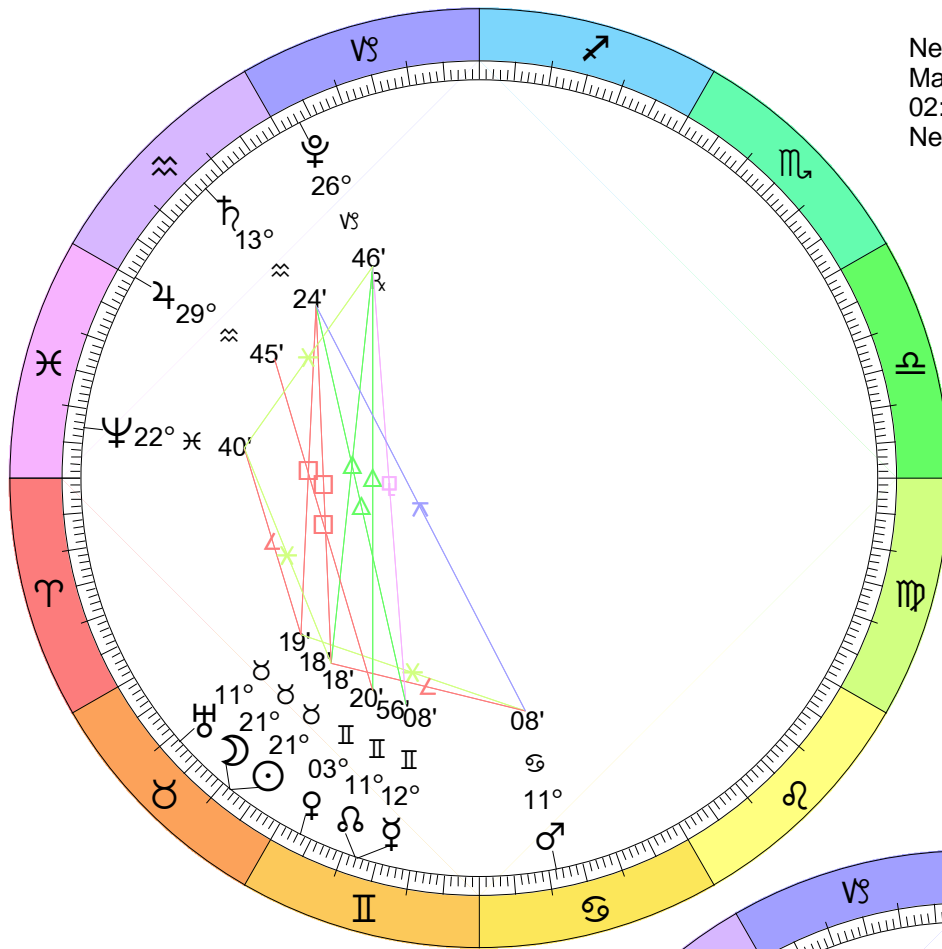

New Moon
 Feb 11, 2021
 02:07:06 PM EST
 New York, NY 074W00'23" 40N42'51"

Full Moon (Worm Moon)
 Feb 27, 2021
 03:17:44 AM EST
 New York, NY 074W00'23" 40N42'51"

New Moon
 Mar 13, 2021
 05:21:59 AM EST
 New York, NY 074W00'23" 40N42'51"

Full Moon (Egg Moon)
 Mar 28, 2021
 01:49:27 PM EST
 New York, NY 074W00'23" 40N42'51"

New Moon
 May 11, 2021
 02:00:56 PM EST
 New York, NY 074W00'23" 40N42'51"

Full Moon (Honey Moon)
 Eclipse (Umbral)
 May 26, 2021
 06:14:24 AM EST
 New York, NY 074W00'23" 40N42'51"

New Moon
 Eclipse (Annular)
 Jun 10, 2021
 05:53:49 AM EST
 New York, NY 074W00'23" 40N42'51"

Full Moon (Buck Moon)
 Jun 24, 2021
 01:40:38 PM EST
 New York, NY 074W00'23" 40N42'51"

New Moon
 Jul 9, 2021
 08:17:06 PM EST
 New York, NY 074W00'23" 40N42'51"

Full Moon (Sturgeon Moon)
 Jul 23, 2021
 09:38:06 PM EST
 New York, NY 074W00'23" 40N42'51"

New Moon
 Aug 8, 2021
 08:51:05 AM EST
 New York, NY 074W00'23" 40N42'51"

Full Moon (Blue Moon)
 Aug 22, 2021
 07:02:34 AM EST
 New York, NY 074W00'23" 40N42'51"