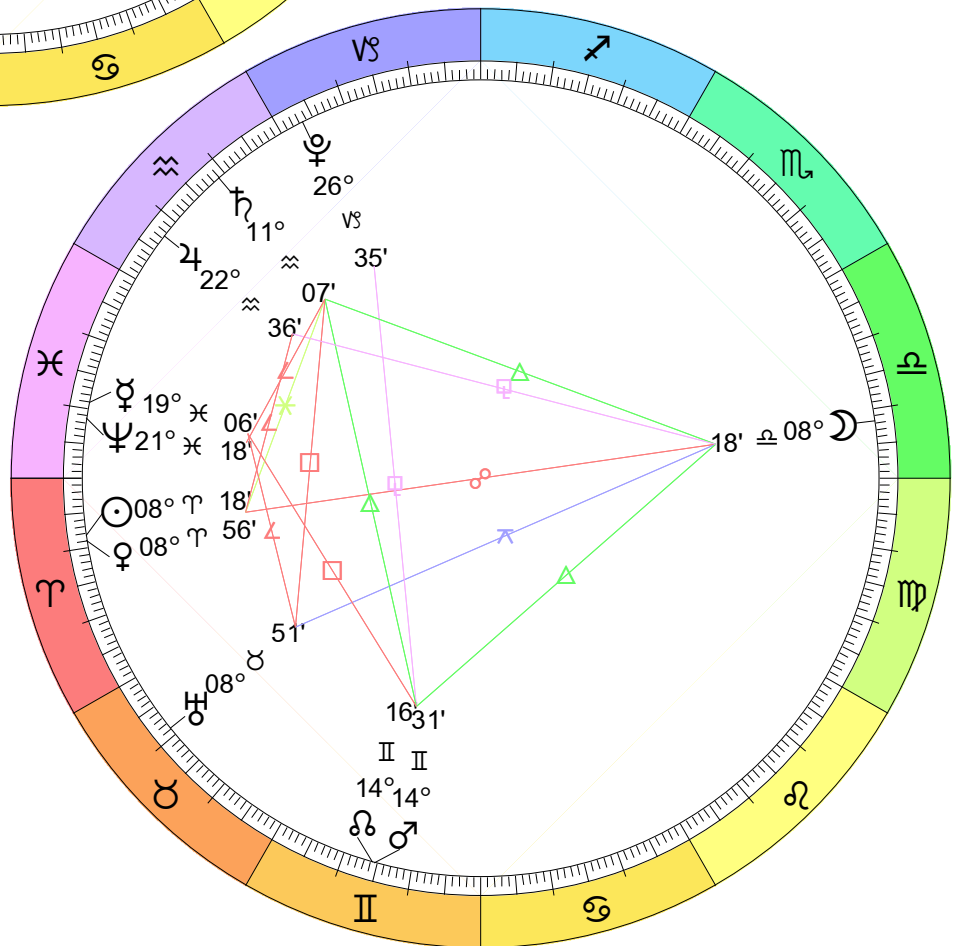

New Moon
 Feb 11, 2021
 02:07:06 PM EST
 New York, NY 074W00'23" 40N42'51"

Full Moon (Worm Moon)
 Feb 27, 2021
 03:17:44 AM EST
 New York, NY 074W00'23" 40N42'51"

New Moon
 Mar 13, 2021
 05:21:59 AM EST
 New York, NY 074W00'23" 40N42'51"

Full Moon (Egg Moon)
 Mar 28, 2021
 01:49:27 PM EST
 New York, NY 074W00'23" 40N42'51"

New Moon
 May 11, 2021
 02:00:56 PM EST
 New York, NY 074W00'23" 40N42'51"

Full Moon (Honey Moon)
 Eclipse (Umbral)
 May 26, 2021
 06:14:24 AM EST
 New York, NY 074W00'23" 40N42'51"

New Moon
 Eclipse (Annular)
 Jun 10, 2021
 05:53:49 AM EST
 New York, NY 074W00'23" 40N42'51"

Full Moon (Buck Moon)
 Jun 24, 2021
 01:40:38 PM EST
 New York, NY 074W00'23" 40N42'51"

New Moon
 Jul 9, 2021
 08:17:06 PM EST
 New York, NY 074W00'23" 40N42'51"

Full Moon (Sturgeon Moon)
 Jul 23, 2021
 09:38:06 PM EST
 New York, NY 074W00'23" 40N42'51"

New Moon
 Aug 8, 2021
 08:51:05 AM EST
 New York, NY 074W00'23" 40N42'51"

Full Moon (Blue Moon)
 Aug 22, 2021
 07:02:34 AM EST
 New York, NY 074W00'23" 40N42'51"