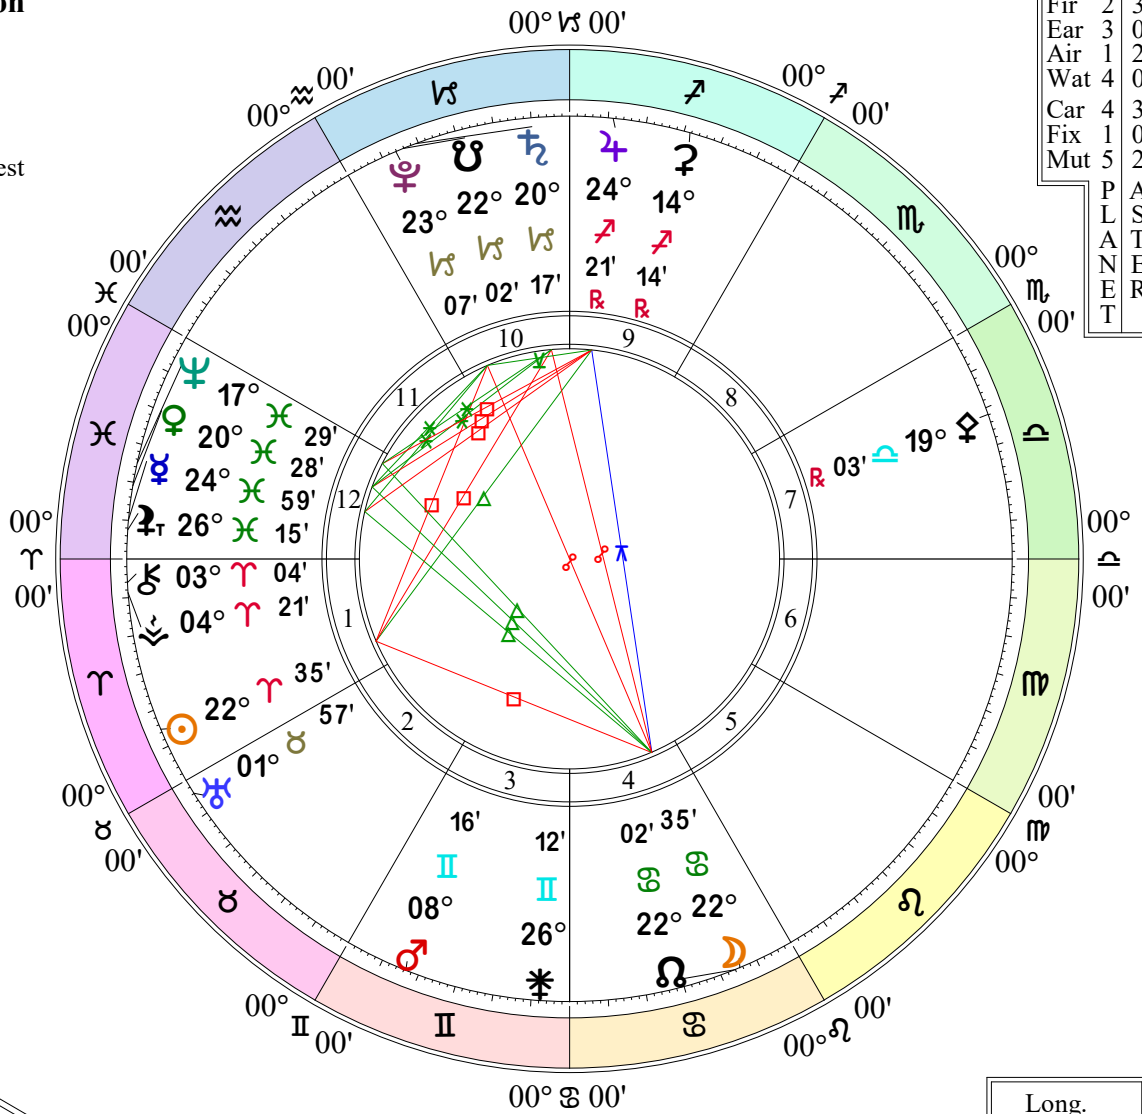

First Quarter Moon

April 12, 2019
3:06 PM
Montreal, Canada
45 N 31 W 34
Daylight Saving Time
Time Zone: 5 hours West
Tropical 0-Aries

NATAL CHART

Fir	2	3	0
Ear	3	0	1
Air	1	2	0
Wat	4	0	0
Car	4	3	0
Fix	1	0	0
Mut	5	2	1
	P	A	A
	L	S	S
	A	T	C
	N	E	E
	R	R	N
	T	E	D

	Speed	Decl.
☉	0 59	8N47
☽	13 54	21N36
♂	1 02	3 S 59
♀	1 13	5 S 00
♁	0 39	22N40
♂	- 0 00	22 S 41
♆	0 02	21 S 30
♅	0 03	11N41
♄	0 02	5 S 50
♃	0 00	21 S 43
♂	- 0 01	16 S 47
♁	- 0 19	18N49
♄	0 29	13N22
♃	0 28	21 S 38
♂	0 03	4N02
♁	0 00	21N38

D	♈		♉		♊		♋		♌		♍		♎		♏		♐		♑		♒		♓		As		Mc		
	☊	☋	☌	☍	☎	☏	☐	☑	☒	☓	☔	☕	☖	☗	☘	☙	☚	☛	☜	☝	☞	☟	☠	☡	☢	☣	☤	☥	☦
☊		☐ 0°00' S																											
☋			☈ 2°23' A																										
☌			☈ 2°07' S	♂ 4°30' A																									
☍		☔ 0°41' A	☔ 0°41' A	☈ 1°18' A																									
☎		☈ 1°45' A	☈ 1°45' A	♁ 0°38' S	☐ 3°52' A																								
☏		♁ 2°19' S	♁ 2°19' S		♆ 0°12' S	♁ 3°00' S																							
☐		♁ 9°21' A	♁ 0°39' S	♁ 0°58' A	♁ 1°28' A	♁ 0°20' S																							
☑		♁ 9°21' A	♁ 0°39' S	♁ 0°58' A	♁ 1°28' A	♁ 0°20' S																							
☒		♁ 9°21' A	♁ 0°39' S	♁ 0°58' A	♁ 1°28' A	♁ 0°20' S																							
☓		♁ 9°21' A	♁ 0°39' S	♁ 0°58' A	♁ 1°28' A	♁ 0°20' S																							
☔		♁ 9°21' A	♁ 0°39' S	♁ 0°58' A	♁ 1°28' A	♁ 0°20' S																							
☕		♁ 9°21' A	♁ 0°39' S	♁ 0°58' A	♁ 1°28' A	♁ 0°20' S																							
☖		♁ 9°21' A	♁ 0°39' S	♁ 0°58' A	♁ 1°28' A	♁ 0°20' S																							
☗		♁ 9°21' A	♁ 0°39' S	♁ 0°58' A	♁ 1°28' A	♁ 0°20' S																							
☘		♁ 9°21' A	♁ 0°39' S	♁ 0°58' A	♁ 1°28' A	♁ 0°20' S																							
☙		♁ 9°21' A	♁ 0°39' S	♁ 0°58' A	♁ 1°28' A	♁ 0°20' S																							
☚		♁ 9°21' A	♁ 0°39' S	♁ 0°58' A	♁ 1°28' A	♁ 0°20' S																							
☛		♁ 9°21' A	♁ 0°39' S	♁ 0°58' A	♁ 1°28' A	♁ 0°20' S																							
☜		♁ 9°21' A	♁ 0°39' S	♁ 0°58' A	♁ 1°28' A	♁ 0°20' S																							
☝		♁ 9°21' A	♁ 0°39' S	♁ 0°58' A	♁ 1°28' A	♁ 0°20' S																							
☞		♁ 9°21' A	♁ 0°39' S	♁ 0°58' A	♁ 1°28' A	♁ 0°20' S																							
☟		♁ 9°21' A	♁ 0°39' S	♁ 0°58' A	♁ 1°28' A	♁ 0°20' S																							
☠		♁ 9°21' A	♁ 0°39' S	♁ 0°58' A	♁ 1°28' A	♁ 0°20' S																							
☡		♁ 9°21' A	♁ 0°39' S	♁ 0°58' A	♁ 1°28' A	♁ 0°20' S																							
☢		♁ 9°21' A	♁ 0°39' S	♁ 0°58' A	♁ 1°28' A	♁ 0°20' S																							
☣		♁ 9°21' A	♁ 0°39' S	♁ 0°58' A	♁ 1°28' A	♁ 0°20' S																							
☤		♁ 9°21' A	♁ 0°39' S	♁ 0°58' A	♁ 1°28' A	♁ 0°20' S																							
☥		♁ 9°21' A	♁ 0°39' S	♁ 0°58' A	♁ 1°28' A	♁ 0°20' S																							
☦		♁ 9°21' A	♁ 0°39' S	♁ 0°58' A	♁ 1°28' A	♁ 0°20' S																							
☧		♁ 9°21' A	♁ 0°39' S	♁ 0°58' A	♁ 1°28' A	♁ 0°20' S																							
☨		♁ 9°21' A	♁ 0°39' S	♁ 0°58' A	♁ 1°28' A	♁ 0°20' S																							
☩		♁ 9°21' A	♁ 0°39' S	♁ 0°58' A	♁ 1°28' A	♁ 0°20' S