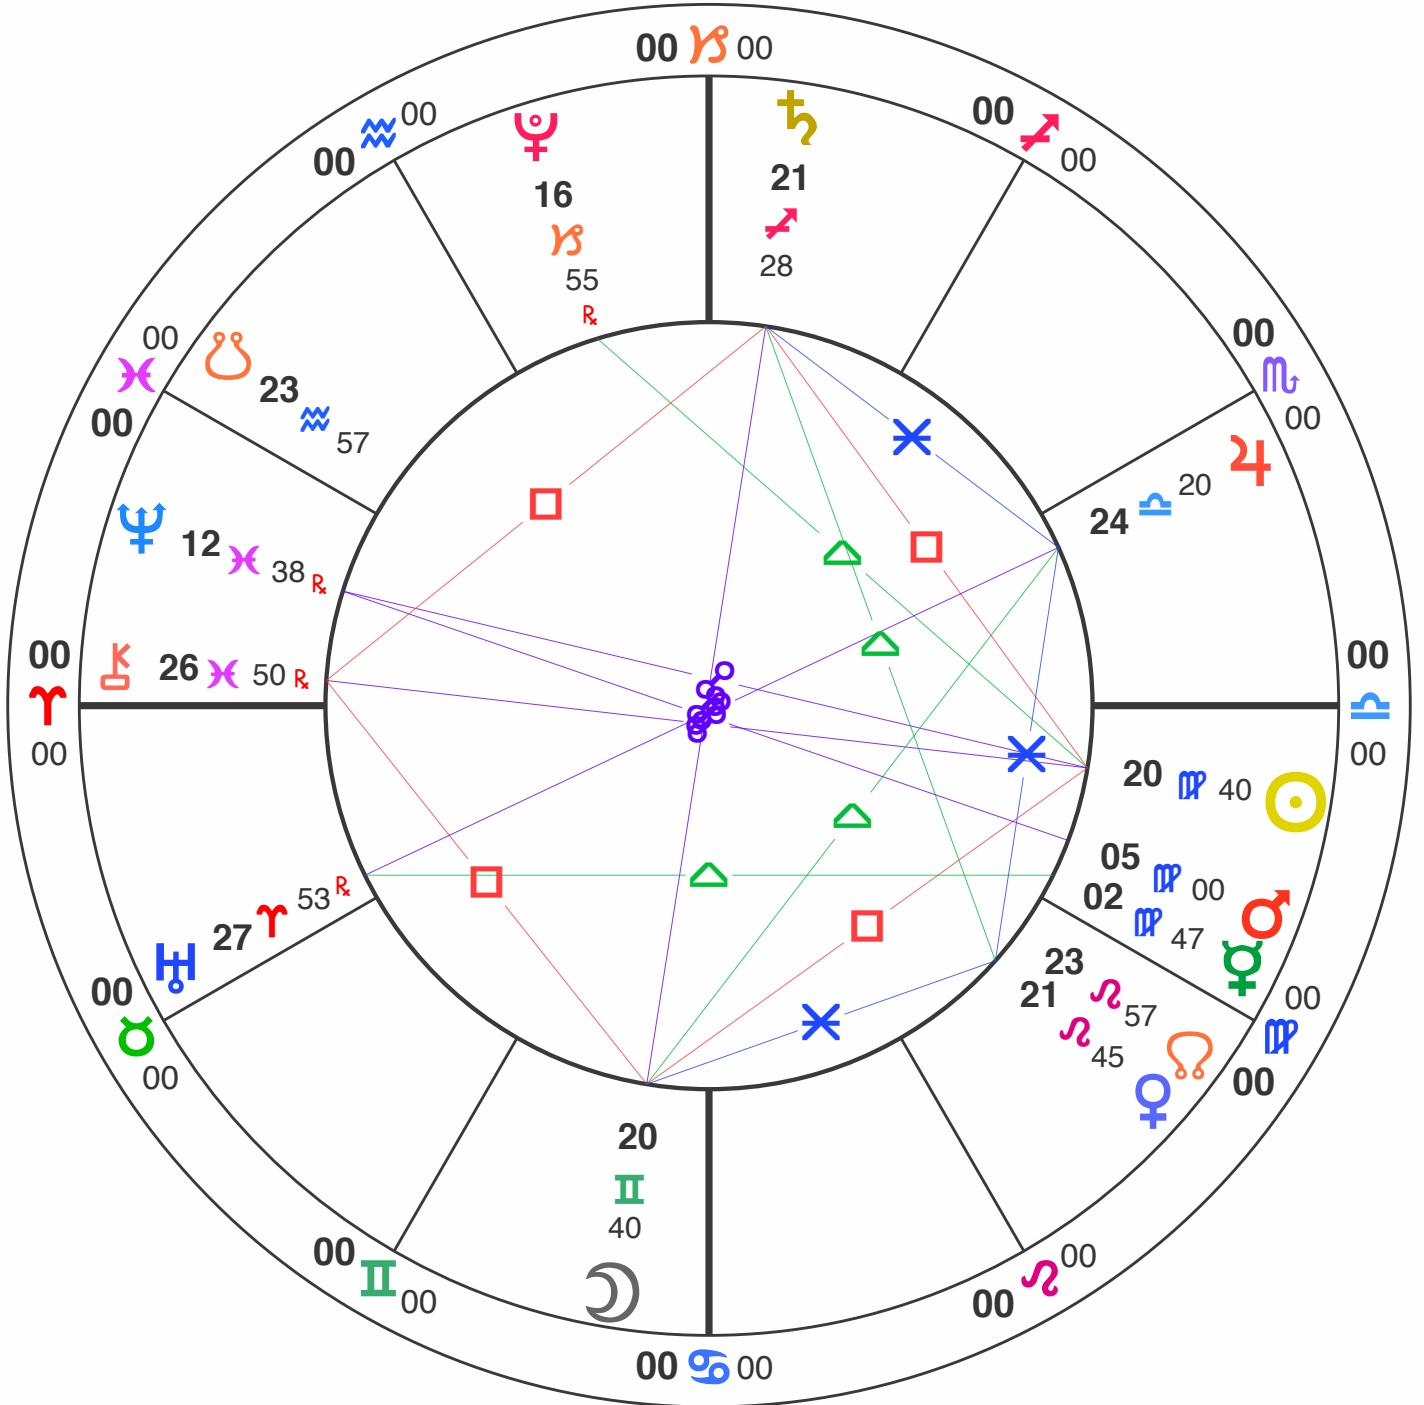

# LastQuarter Moon

Event Chart

Wednesday, September 13, 2017

Montréal, Quebec

Tropical Natural True Node

Created by  
Cafe Astrology  
Cafe Astrology