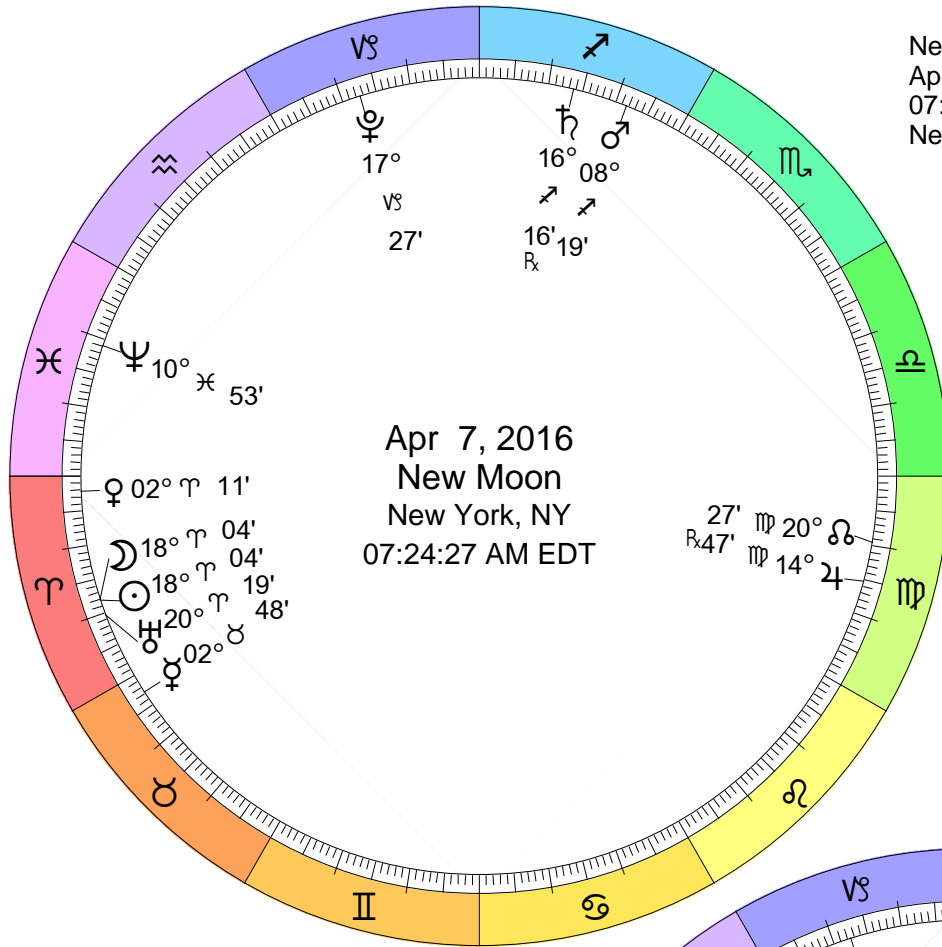

New Moon
 Jan 9, 2016
 08:30:52 PM EST
 New York, NY 074W00'23" 40N42'51"

Jan 9, 2016
 New Moon
 New York, NY
 08:30:52 PM EST

Jan 23, 2016
 Full Moon
 New York, NY
 08:47:03 PM EST

Full Moon (Snow Moon)
 Jan 23, 2016
 08:47:03 PM EST
 New York, NY 074W00'23" 40N42'51"

New Moon
Feb 8, 2016
09:39:46 AM EST
New York, NY 074W00'23" 40N42'51"

Full Moon (Worm Moon)
Feb 22, 2016
01:20:16 PM EST
New York, NY 074W00'23" 40N42'51"

New Moon
Eclipse (Total)
Mar 8, 2016
08:55:49 PM EST
New York, NY 074W00'23" 40N42'51"

Mar 8, 2016
New Moon Eclipse
New York, NY
08:55:49 PM EST

Mar 23, 2016
Full Moon Eclipse
New York, NY
08:01:43 AM EDT

17' ♋ 03° ☾
14' ♋ 21° ♏
R 24' ♋ 16° ♋

Full Moon (Egg Moon)
Eclipse (Penumbral)
Mar 23, 2016
08:01:43 AM EDT
New York, NY 074W00'23" 40N42'51"

New Moon
Apr 7, 2016
07:24:27 AM EDT
New York, NY 074W00'23" 40N42'51"

Full Moon (Flower Moon)
Apr 22, 2016
01:25:17 AM EDT
New York, NY 074W00'23" 40N42'51"

New Moon
 May 6, 2016
 03:30:14 PM EDT
 New York, NY 074W00'23" 40N42'51"