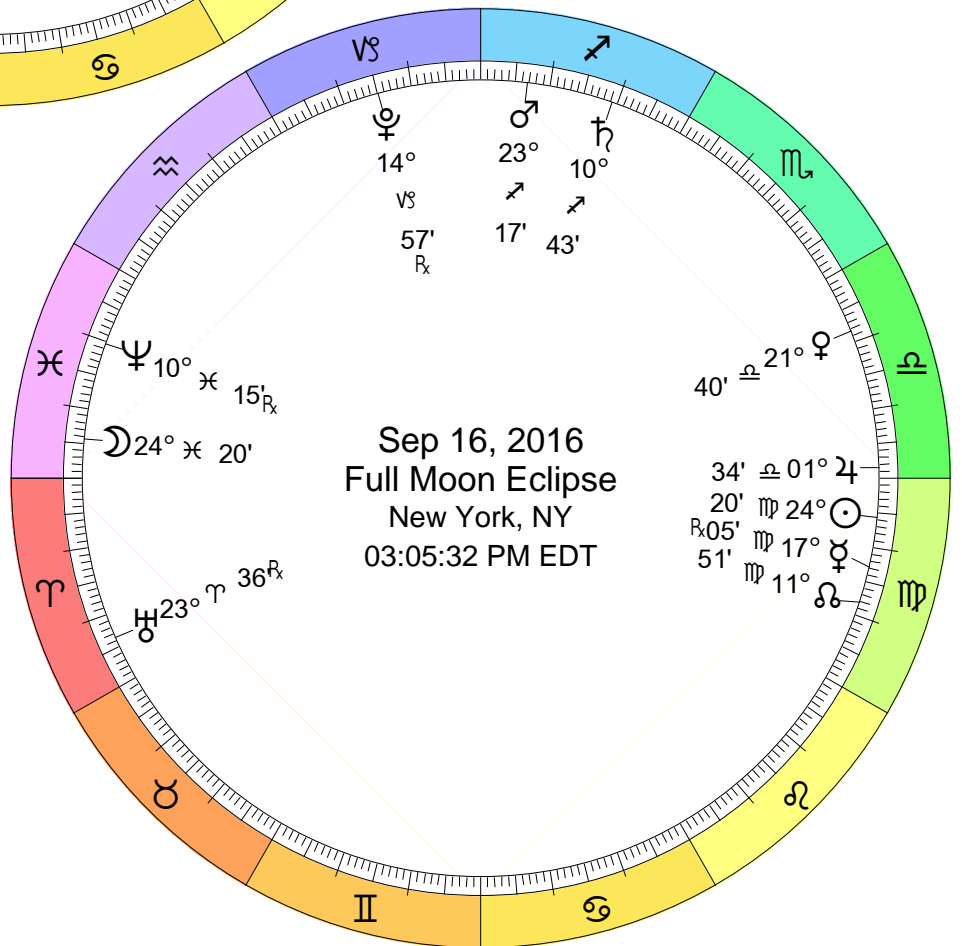

May 6, 2016
 New Moon
 New York, NY
 03:30:14 PM EDT

May 21, 2016
 Full Moon
 New York, NY
 05:15:10 PM EDT

Full Moon (Blue Moon)
 May 21, 2016
 05:15:10 PM EDT
 New York, NY 074W00'23" 40N42'51"

New Moon
Jun 4, 2016
11:00:57 PM EDT
New York, NY 074W00'23" 40N42'51"

Full Moon (Honey Moon)
Jun 20, 2016
07:02:52 AM EDT
New York, NY 074W00'23" 40N42'51"

New Moon
 Jul 4, 2016
 07:02:03 AM EDT
 New York, NY 074W00'23" 40N42'51"

Full Moon (Buck Moon)
 Jul 19, 2016
 06:58:03 PM EDT
 New York, NY 074W00'23" 40N42'51"

New Moon
 Aug 2, 2016
 04:44:53 PM EDT
 New York, NY 074W00'23" 40N42'51"

Aug 2, 2016
 New Moon
 New York, NY
 04:44:53 PM EDT

Aug 18, 2016
 Full Moon Eclipse
 New York, NY
 05:27:45 AM EDT

Full Moon (Sturgeon Moon)
 Eclipse (Penumbral)
 Aug 18, 2016
 05:27:45 AM EDT
 New York, NY 074W00'23" 40N42'51"

New Moon
Eclipse (Annular)
Sep 1, 2016
05:04:04 AM EDT
New York, NY 074W00'23" 40N42'51"

Full Moon (Harvest Moon)
Eclipse (Penumbral)
Sep 16, 2016
03:05:32 PM EDT
New York, NY 074W00'23" 40N42'51"

New Moon
 Sep 30, 2016
 08:12:49 PM EDT
 New York, NY 074W00'23" 40N42'51"