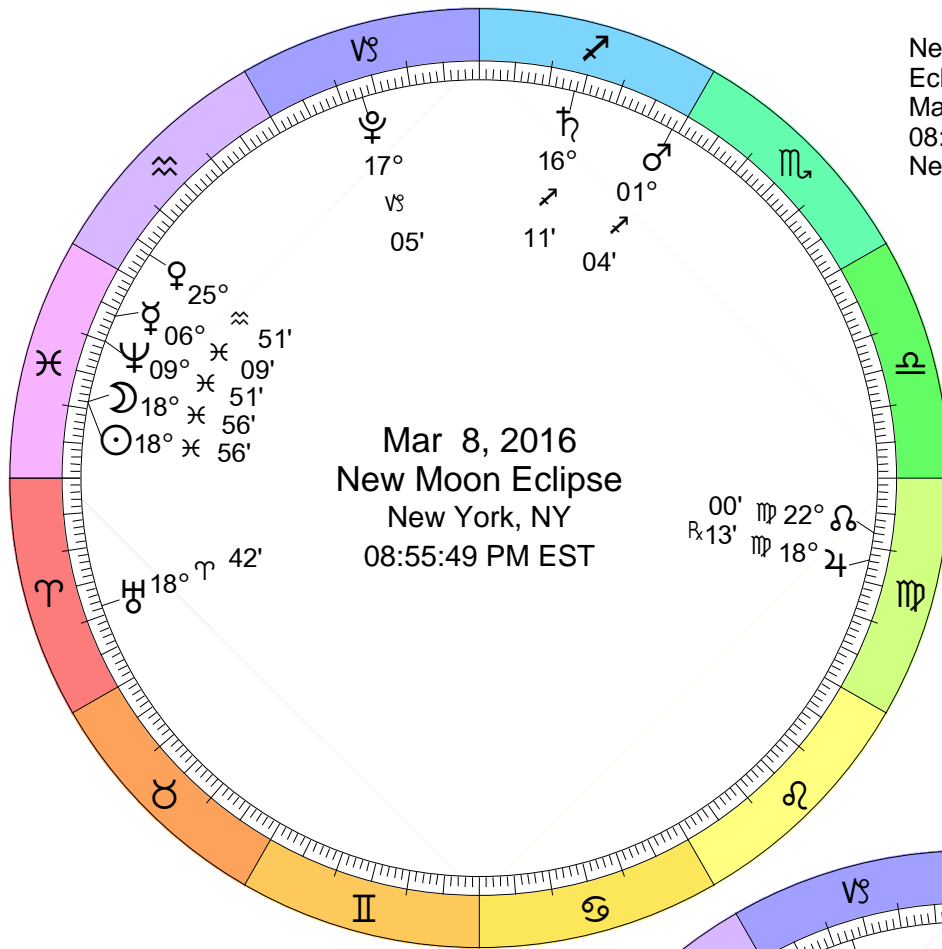

New Moon
 Jan 9, 2016
 08:30:52 PM EST
 New York, NY 074W00'23" 40N42'51"

Jan 9, 2016
 New Moon
 New York, NY
 08:30:52 PM EST

Jan 23, 2016
 Full Moon
 New York, NY
 08:47:03 PM EST

Full Moon (Snow Moon)
 Jan 23, 2016
 08:47:03 PM EST
 New York, NY 074W00'23" 40N42'51"

New Moon
Feb 8, 2016
09:39:46 AM EST
New York, NY 074W00'23" 40N42'51"

Full Moon (Worm Moon)
Feb 22, 2016
01:20:16 PM EST
New York, NY 074W00'23" 40N42'51"

New Moon
Eclipse (Total)
Mar 8, 2016
08:55:49 PM EST
New York, NY 074W00'23" 40N42'51"

Mar 8, 2016
New Moon Eclipse
New York, NY
08:55:49 PM EST

Mar 23, 2016
Full Moon Eclipse
New York, NY
08:01:43 AM EDT

17' ♋ 03° ☾
14' ♋ 21° ♏
R 24' ♋ 16° ♋

Full Moon (Egg Moon)
Eclipse (Penumbral)
Mar 23, 2016
08:01:43 AM EDT
New York, NY 074W00'23" 40N42'51"