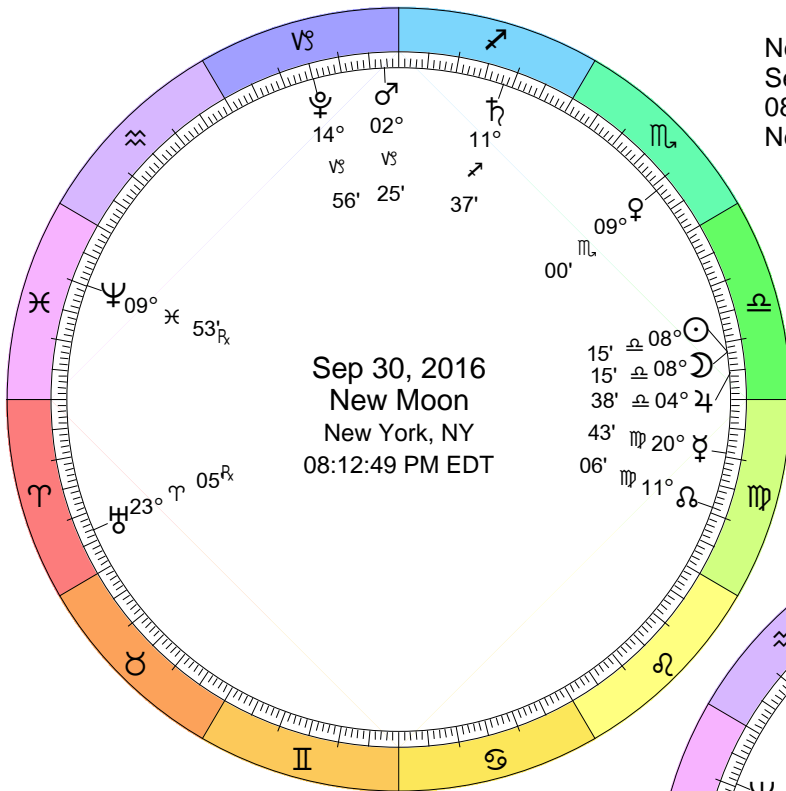

May 6, 2016
 New Moon
 New York, NY
 03:30:14 PM EDT

May 21, 2016
 Full Moon
 New York, NY
 05:15:10 PM EDT

Full Moon (Blue Moon)
 May 21, 2016
 05:15:10 PM EDT
 New York, NY 074W00'23" 40N42'51"

New Moon
Jun 4, 2016
11:00:57 PM EDT
New York, NY 074W00'23" 40N42'51"

Full Moon (Honey Moon)
Jun 20, 2016
07:02:52 AM EDT
New York, NY 074W00'23" 40N42'51"

New Moon
 Jul 4, 2016
 07:02:03 AM EDT
 New York, NY 074W00'23" 40N42'51"

Full Moon (Buck Moon)
 Jul 19, 2016
 06:58:03 PM EDT
 New York, NY 074W00'23" 40N42'51"

New Moon
 Aug 2, 2016
 04:44:53 PM EDT
 New York, NY 074W00'23" 40N42'51"

Aug 2, 2016
 New Moon
 New York, NY
 04:44:53 PM EDT

Aug 18, 2016
 Full Moon Eclipse
 New York, NY
 05:27:45 AM EDT

Full Moon (Sturgeon Moon)
 Eclipse (Penumbral)
 Aug 18, 2016
 05:27:45 AM EDT
 New York, NY 074W00'23" 40N42'51"

New Moon
Eclipse (Annular)
Sep 1, 2016
05:04:04 AM EDT
New York, NY 074W00'23" 40N42'51"

Full Moon (Harvest Moon)
Eclipse (Penumbral)
Sep 16, 2016
03:05:32 PM EDT
New York, NY 074W00'23" 40N42'51"

New Moon
 Sep 30, 2016
 08:12:49 PM EDT
 New York, NY 074W00'23" 40N42'51"