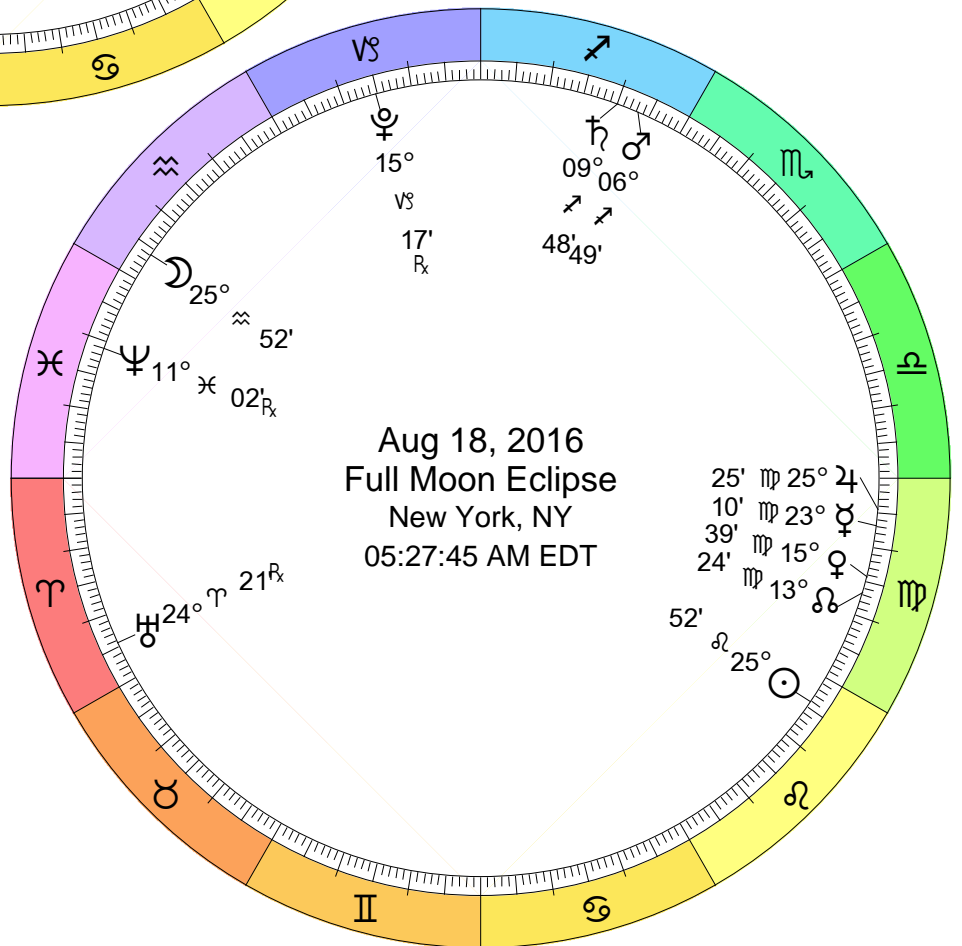

May 6, 2016
 New Moon
 New York, NY
 03:30:14 PM EDT

May 21, 2016
 Full Moon
 New York, NY
 05:15:10 PM EDT

Full Moon (Blue Moon)
 May 21, 2016
 05:15:10 PM EDT
 New York, NY 074W00'23" 40N42'51"

New Moon
Jun 4, 2016
11:00:57 PM EDT
New York, NY 074W00'23" 40N42'51"

Full Moon (Honey Moon)
Jun 20, 2016
07:02:52 AM EDT
New York, NY 074W00'23" 40N42'51"

New Moon
 Jul 4, 2016
 07:02:03 AM EDT
 New York, NY 074W00'23" 40N42'51"

Full Moon (Buck Moon)
 Jul 19, 2016
 06:58:03 PM EDT
 New York, NY 074W00'23" 40N42'51"

New Moon
 Aug 2, 2016
 04:44:53 PM EDT
 New York, NY 074W00'23" 40N42'51"

Aug 2, 2016
 New Moon
 New York, NY
 04:44:53 PM EDT

Aug 18, 2016
 Full Moon Eclipse
 New York, NY
 05:27:45 AM EDT

Full Moon (Sturgeon Moon)
 Eclipse (Penumbral)
 Aug 18, 2016
 05:27:45 AM EDT
 New York, NY 074W00'23" 40N42'51"

New Moon
Eclipse (Annular)
Sep 1, 2016
05:04:04 AM EDT
New York, NY 074W00'23" 40N42'51"

Full Moon (Harvest Moon)
Eclipse (Penumbral)
Sep 16, 2016
03:05:32 PM EDT
New York, NY 074W00'23" 40N42'51"

New Moon
 Sep 30, 2016
 08:12:49 PM EDT
 New York, NY 074W00'23" 40N42'51"