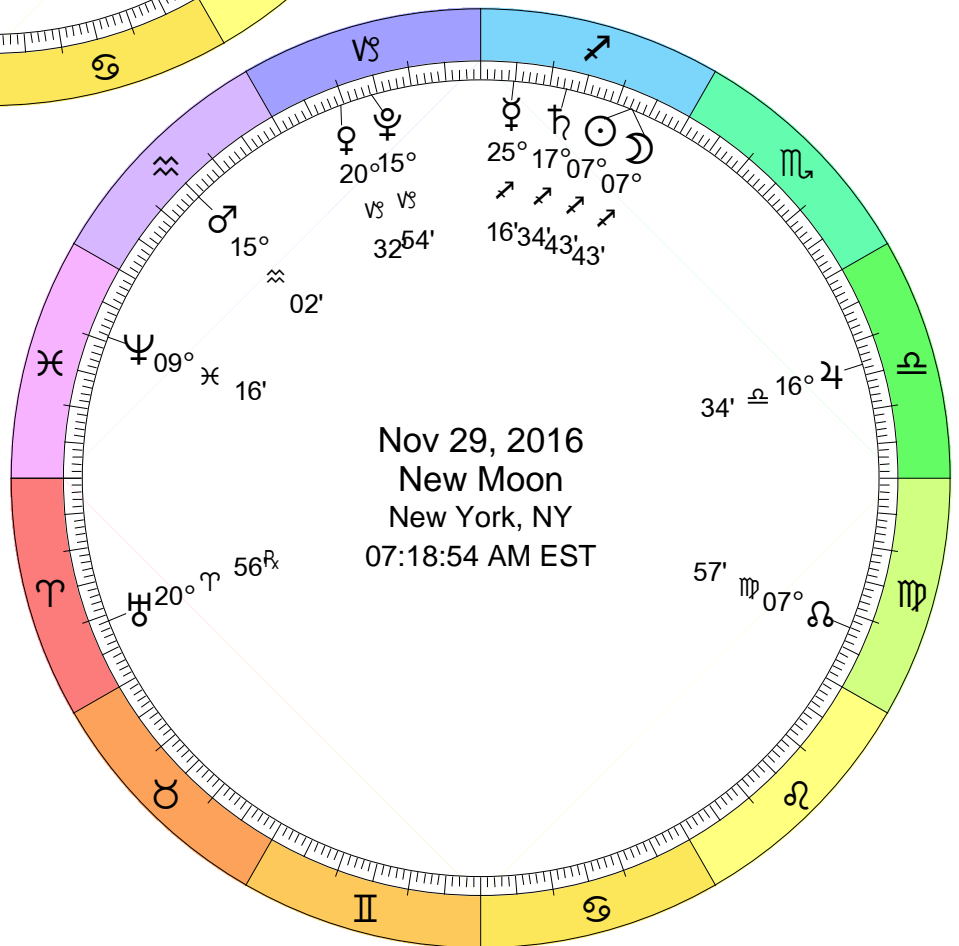

May 6, 2016
 New Moon
 New York, NY
 03:30:14 PM EDT

May 21, 2016
 Full Moon
 New York, NY
 05:15:10 PM EDT

Full Moon (Blue Moon)
 May 21, 2016
 05:15:10 PM EDT
 New York, NY 074W00'23" 40N42'51"

New Moon
Jun 4, 2016
11:00:57 PM EDT
New York, NY 074W00'23" 40N42'51"

New Moon
Eclipse (Annular)
Sep 1, 2016
05:04:04 AM EDT
New York, NY 074W00'23" 40N42'51"

Full Moon (Harvest Moon)
Eclipse (Penumbral)
Sep 16, 2016
03:05:32 PM EDT
New York, NY 074W00'23" 40N42'51"

New Moon
 Sep 30, 2016
 08:12:49 PM EDT
 New York, NY 074W00'23" 40N42'51"

Sep 30, 2016
 New Moon
 New York, NY
 08:12:49 PM EDT

Oct 16, 2016
 Full Moon
 New York, NY
 00:24:04 AM EDT

Full Moon (Hunter's Moon)
 Oct 16, 2016
 00:24:04 AM EDT
 New York, NY 074W00'23" 40N42'51"

New Moon
 Oct 30, 2016
 01:38:44 PM EDT
 New York, NY 074W00'23" 40N42'51"

Oct 30, 2016
 New Moon
 New York, NY
 01:38:44 PM EDT

Full Moon (Frost Moon)
 Nov 14, 2016
 08:53:28 AM EST
 New York, NY 074W00'23" 40N42'51"

Nov 14, 2016
 Full Moon
 New York, NY
 08:53:28 AM EST

Nov 29, 2016
 New Moon
 New York, NY
 07:18:54 AM EST