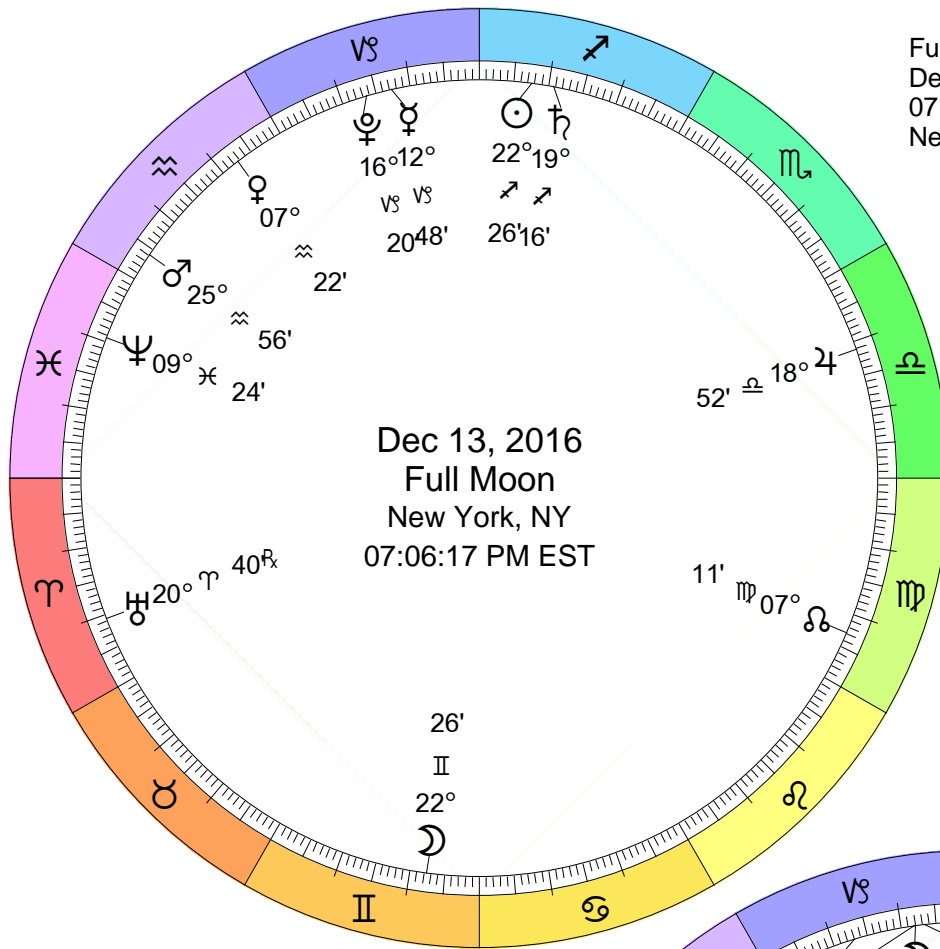

May 6, 2016
 New Moon
 New York, NY
 03:30:14 PM EDT

May 21, 2016
 Full Moon
 New York, NY
 05:15:10 PM EDT

Full Moon (Blue Moon)
 May 21, 2016
 05:15:10 PM EDT
 New York, NY 074W00'23" 40N42'51"

New Moon
Jun 4, 2016
11:00:57 PM EDT
New York, NY 074W00'23" 40N42'51"

Sep 30, 2016
 New Moon
 New York, NY
 08:12:49 PM EDT

Oct 16, 2016
 Full Moon
 New York, NY
 00:24:04 AM EDT

Full Moon (Hunter's Moon)
 Oct 16, 2016
 00:24:04 AM EDT
 New York, NY 074W00'23" 40N42'51"

New Moon
 Oct 30, 2016
 01:38:44 PM EDT
 New York, NY 074W00'23" 40N42'51"

Oct 30, 2016
 New Moon
 New York, NY
 01:38:44 PM EDT

Full Moon (Frost Moon)
 Nov 14, 2016
 08:53:28 AM EST
 New York, NY 074W00'23" 40N42'51"

Nov 14, 2016
 Full Moon
 New York, NY
 08:53:28 AM EST

Nov 29, 2016
 New Moon
 New York, NY
 07:18:54 AM EST

New Moon
 Nov 29, 2016
 07:18:54 AM EST
 New York, NY 074W00'23" 40N42'51"

Full Moon (Cold Moon)
Dec 13, 2016
07:06:17 PM EST
New York, NY 074W00'23" 40N42'51"

New Moon
Dec 29, 2016
01:54:39 AM EST
New York, NY 074W00'23" 40N42'51"