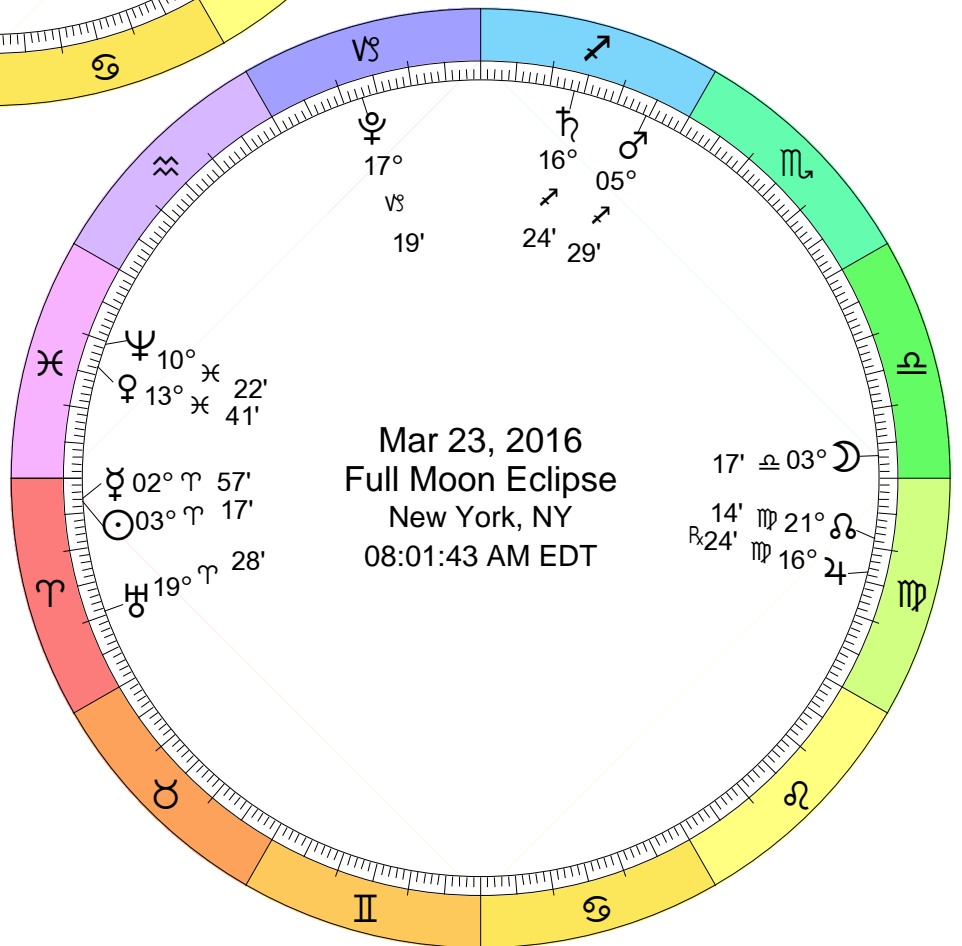

New Moon
 Jan 9, 2016
 08:30:52 PM EST
 New York, NY 074W00'23" 40N42'51"

Jan 9, 2016
 New Moon
 New York, NY
 08:30:52 PM EST

Jan 23, 2016
 Full Moon
 New York, NY
 08:47:03 PM EST

Full Moon (Snow Moon)
 Jan 23, 2016
 08:47:03 PM EST
 New York, NY 074W00'23" 40N42'51"

New Moon
Feb 8, 2016
09:39:46 AM EST
New York, NY 074W00'23" 40N42'51"

Full Moon (Worm Moon)
Feb 22, 2016
01:20:16 PM EST
New York, NY 074W00'23" 40N42'51"

New Moon
Eclipse (Total)
Mar 8, 2016
08:55:49 PM EST
New York, NY 074W00'23" 40N42'51"

Mar 8, 2016
New Moon Eclipse
New York, NY
08:55:49 PM EST

Mar 23, 2016
Full Moon Eclipse
New York, NY
08:01:43 AM EDT

17' ♋ 03° ☾
14' ♋ 21° ♏
R 24' ♋ 16° ♋

Full Moon (Egg Moon)
Eclipse (Penumbral)
Mar 23, 2016
08:01:43 AM EDT
New York, NY 074W00'23" 40N42'51"

New Moon
Apr 7, 2016
07:24:27 AM EDT
New York, NY 074W00'23" 40N42'51"

Full Moon (Flower Moon)
Apr 22, 2016
01:25:17 AM EDT
New York, NY 074W00'23" 40N42'51"

New Moon
 May 6, 2016
 03:30:14 PM EDT
 New York, NY 074W00'23" 40N42'51"