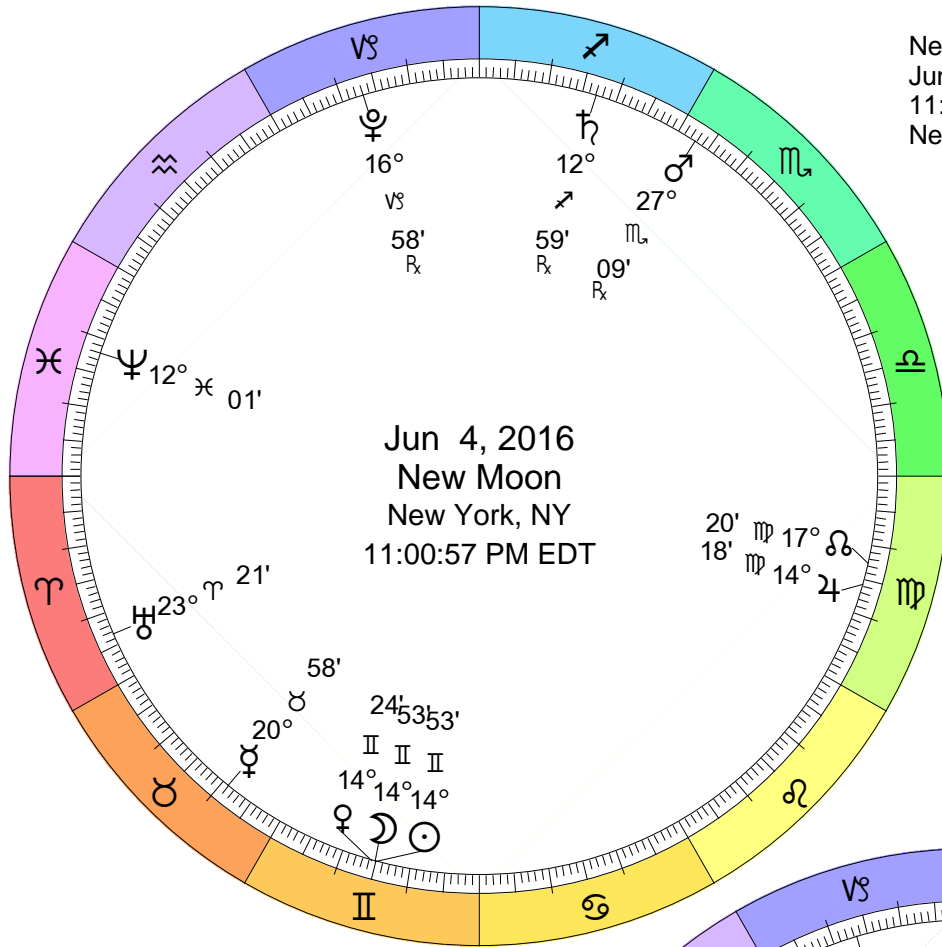

Mar 8, 2016
New Moon Eclipse
New York, NY
08:55:49 PM EST

Mar 23, 2016
Full Moon Eclipse
New York, NY
08:01:43 AM EDT

17' ♋ 03° ☾
14' ♋ 21° ♏
R 24' ♋ 16° ♋

Full Moon (Egg Moon)
Eclipse (Penumbral)
Mar 23, 2016
08:01:43 AM EDT
New York, NY 074W00'23" 40N42'51"

New Moon
Apr 7, 2016
07:24:27 AM EDT
New York, NY 074W00'23" 40N42'51"

Full Moon (Flower Moon)
Apr 22, 2016
01:25:17 AM EDT
New York, NY 074W00'23" 40N42'51"

New Moon
 May 6, 2016
 03:30:14 PM EDT
 New York, NY 074W00'23" 40N42'51"

May 6, 2016
 New Moon
 New York, NY
 03:30:14 PM EDT

May 21, 2016
 Full Moon
 New York, NY
 05:15:10 PM EDT

Full Moon (Blue Moon)
 May 21, 2016
 05:15:10 PM EDT
 New York, NY 074W00'23" 40N42'51"

New Moon
Jun 4, 2016
11:00:57 PM EDT
New York, NY 074W00'23" 40N42'51"

Full Moon (Honey Moon)
Jun 20, 2016
07:02:52 AM EDT
New York, NY 074W00'23" 40N42'51"

New Moon
 Jul 4, 2016
 07:02:03 AM EDT
 New York, NY 074W00'23" 40N42'51"

Full Moon (Buck Moon)
 Jul 19, 2016
 06:58:03 PM EDT
 New York, NY 074W00'23" 40N42'51"