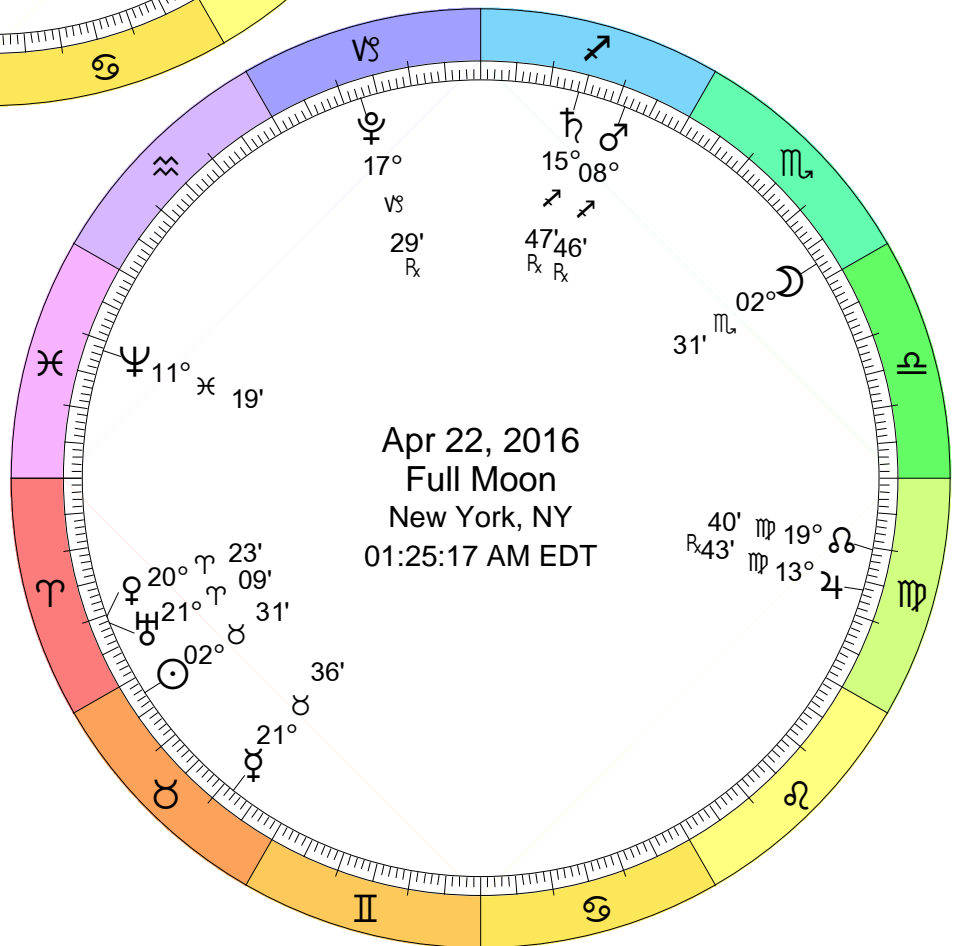

New Moon
Feb 8, 2016
09:39:46 AM EST
New York, NY 074W00'23" 40N42'51"

Full Moon (Worm Moon)
Feb 22, 2016
01:20:16 PM EST
New York, NY 074W00'23" 40N42'51"

New Moon
Eclipse (Total)
Mar 8, 2016
08:55:49 PM EST
New York, NY 074W00'23" 40N42'51"

Mar 8, 2016
New Moon Eclipse
New York, NY
08:55:49 PM EST

Mar 23, 2016
Full Moon Eclipse
New York, NY
08:01:43 AM EDT

17' ♋ 03° ☾
14' ♋ 21° ♏
R 24' ♋ 16° ♋

Full Moon (Egg Moon)
Eclipse (Penumbral)
Mar 23, 2016
08:01:43 AM EDT
New York, NY 074W00'23" 40N42'51"

New Moon
Apr 7, 2016
07:24:27 AM EDT
New York, NY 074W00'23" 40N42'51"

Full Moon (Flower Moon)
Apr 22, 2016
01:25:17 AM EDT
New York, NY 074W00'23" 40N42'51"

New Moon
 May 6, 2016
 03:30:14 PM EDT
 New York, NY 074W00'23" 40N42'51"

May 6, 2016
 New Moon
 New York, NY
 03:30:14 PM EDT

May 21, 2016
 Full Moon
 New York, NY
 05:15:10 PM EDT

Full Moon (Blue Moon)
 May 21, 2016
 05:15:10 PM EDT
 New York, NY 074W00'23" 40N42'51"

New Moon
Jun 4, 2016
11:00:57 PM EDT
New York, NY 074W00'23" 40N42'51"