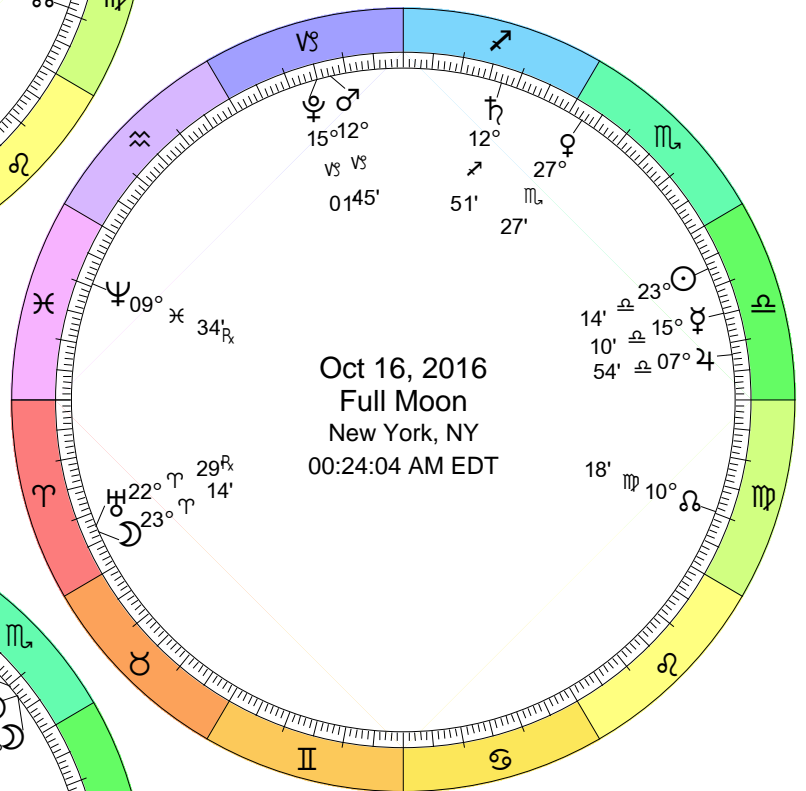

May 6, 2016
 New Moon
 New York, NY
 03:30:14 PM EDT

May 21, 2016
 Full Moon
 New York, NY
 05:15:10 PM EDT

Full Moon (Blue Moon)
 May 21, 2016
 05:15:10 PM EDT
 New York, NY 074W00'23" 40N42'51"

New Moon
Jun 4, 2016
11:00:57 PM EDT
New York, NY 074W00'23" 40N42'51"

New Moon
 Aug 2, 2016
 04:44:53 PM EDT
 New York, NY 074W00'23" 40N42'51"

Aug 2, 2016
 New Moon
 New York, NY
 04:44:53 PM EDT

Aug 18, 2016
 Full Moon Eclipse
 New York, NY
 05:27:45 AM EDT

Full Moon (Sturgeon Moon)
 Eclipse (Penumbral)
 Aug 18, 2016
 05:27:45 AM EDT
 New York, NY 074W00'23" 40N42'51"

New Moon
Eclipse (Annular)
Sep 1, 2016
05:04:04 AM EDT
New York, NY 074W00'23" 40N42'51"

Full Moon (Harvest Moon)
Eclipse (Penumbral)
Sep 16, 2016
03:05:32 PM EDT
New York, NY 074W00'23" 40N42'51"

New Moon
 Sep 30, 2016
 08:12:49 PM EDT
 New York, NY 074W00'23" 40N42'51"

Sep 30, 2016
 New Moon
 New York, NY
 08:12:49 PM EDT

Oct 16, 2016
 Full Moon
 New York, NY
 00:24:04 AM EDT

Full Moon (Hunter's Moon)
 Oct 16, 2016
 00:24:04 AM EDT
 New York, NY 074W00'23" 40N42'51"

New Moon
 Oct 30, 2016
 01:38:44 PM EDT
 New York, NY 074W00'23" 40N42'51"