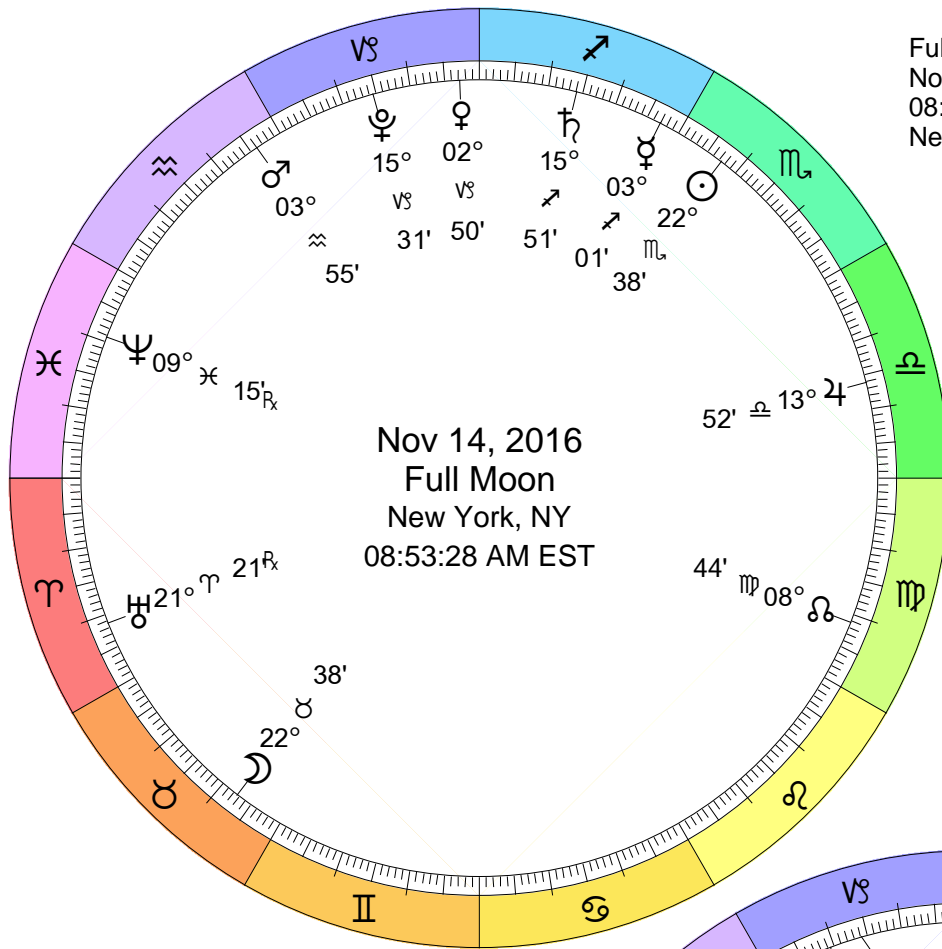

May 6, 2016
 New Moon
 New York, NY
 03:30:14 PM EDT

May 21, 2016
 Full Moon
 New York, NY
 05:15:10 PM EDT

Full Moon (Blue Moon)
 May 21, 2016
 05:15:10 PM EDT
 New York, NY 074W00'23" 40N42'51"

New Moon
Jun 4, 2016
11:00:57 PM EDT
New York, NY 074W00'23" 40N42'51"

New Moon
Eclipse (Annular)
Sep 1, 2016
05:04:04 AM EDT
New York, NY 074W00'23" 40N42'51"

Full Moon (Harvest Moon)
Eclipse (Penumbral)
Sep 16, 2016
03:05:32 PM EDT
New York, NY 074W00'23" 40N42'51"

New Moon
 Sep 30, 2016
 08:12:49 PM EDT
 New York, NY 074W00'23" 40N42'51"

Sep 30, 2016
 New Moon
 New York, NY
 08:12:49 PM EDT

Oct 16, 2016
 Full Moon
 New York, NY
 00:24:04 AM EDT

Full Moon (Hunter's Moon)
 Oct 16, 2016
 00:24:04 AM EDT
 New York, NY 074W00'23" 40N42'51"

New Moon
 Oct 30, 2016
 01:38:44 PM EDT
 New York, NY 074W00'23" 40N42'51"

Oct 30, 2016
 New Moon
 New York, NY
 01:38:44 PM EDT

Full Moon (Frost Moon)
 Nov 14, 2016
 08:53:28 AM EST
 New York, NY 074W00'23" 40N42'51"

Nov 14, 2016
 Full Moon
 New York, NY
 08:53:28 AM EST

Nov 29, 2016
 New Moon
 New York, NY
 07:18:54 AM EST