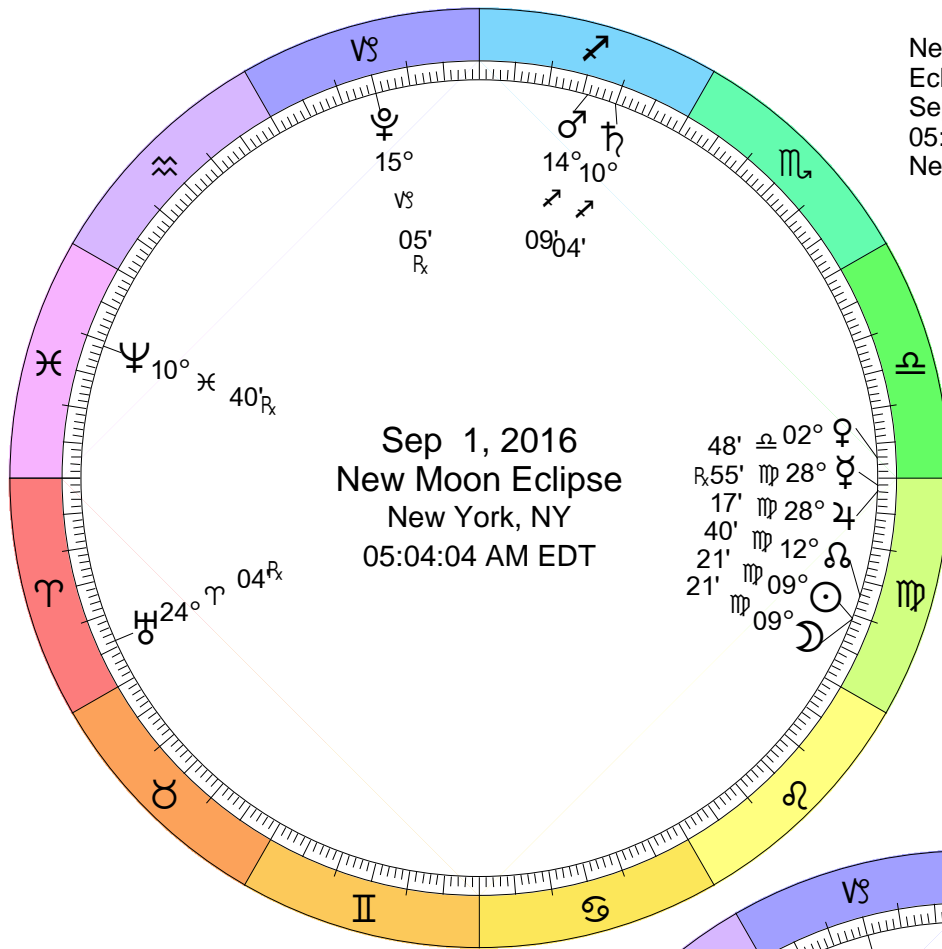

May 6, 2016
 New Moon
 New York, NY
 03:30:14 PM EDT

May 21, 2016
 Full Moon
 New York, NY
 05:15:10 PM EDT

Full Moon (Blue Moon)
 May 21, 2016
 05:15:10 PM EDT
 New York, NY 074W00'23" 40N42'51"

New Moon
Jun 4, 2016
11:00:57 PM EDT
New York, NY 074W00'23" 40N42'51"

Full Moon (Honey Moon)
Jun 20, 2016
07:02:52 AM EDT
New York, NY 074W00'23" 40N42'51"

New Moon
 Jul 4, 2016
 07:02:03 AM EDT
 New York, NY 074W00'23" 40N42'51"

Full Moon (Buck Moon)
 Jul 19, 2016
 06:58:03 PM EDT
 New York, NY 074W00'23" 40N42'51"

New Moon
 Aug 2, 2016
 04:44:53 PM EDT
 New York, NY 074W00'23" 40N42'51"

Aug 2, 2016
 New Moon
 New York, NY
 04:44:53 PM EDT

Aug 18, 2016
 Full Moon Eclipse
 New York, NY
 05:27:45 AM EDT

Full Moon (Sturgeon Moon)
 Eclipse (Penumbral)
 Aug 18, 2016
 05:27:45 AM EDT
 New York, NY 074W00'23" 40N42'51"

New Moon
Eclipse (Annular)
Sep 1, 2016
05:04:04 AM EDT
New York, NY 074W00'23" 40N42'51"

Full Moon (Harvest Moon)
Eclipse (Penumbral)
Sep 16, 2016
03:05:32 PM EDT
New York, NY 074W00'23" 40N42'51"

New Moon
 Sep 30, 2016
 08:12:49 PM EDT
 New York, NY 074W00'23" 40N42'51"