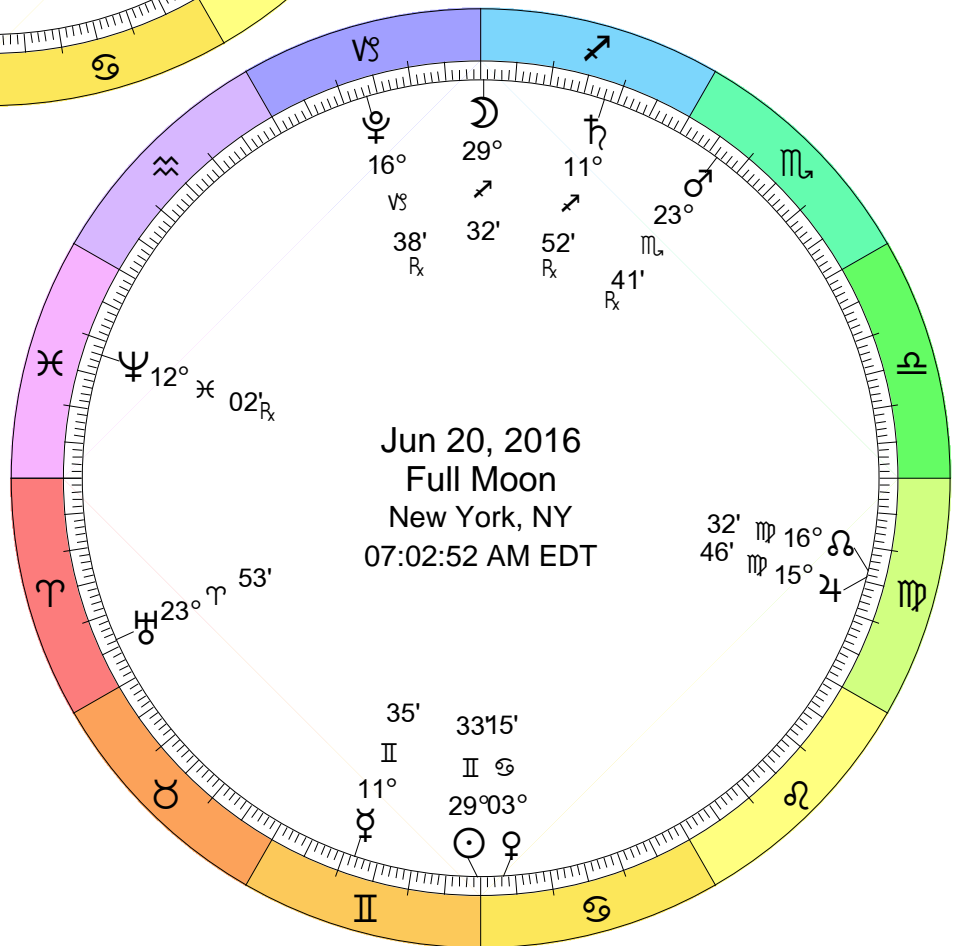

Mar 8, 2016
New Moon Eclipse
New York, NY
08:55:49 PM EST

Mar 23, 2016
Full Moon Eclipse
New York, NY
08:01:43 AM EDT

17' ♋ 03° ☾
14' ♋ 21° ♏
R 24' ♋ 16° ♋

Full Moon (Egg Moon)
Eclipse (Penumbral)
Mar 23, 2016
08:01:43 AM EDT
New York, NY 074W00'23" 40N42'51"

New Moon
Apr 7, 2016
07:24:27 AM EDT
New York, NY 074W00'23" 40N42'51"

Full Moon (Flower Moon)
Apr 22, 2016
01:25:17 AM EDT
New York, NY 074W00'23" 40N42'51"

New Moon
 May 6, 2016
 03:30:14 PM EDT
 New York, NY 074W00'23" 40N42'51"

May 6, 2016
 New Moon
 New York, NY
 03:30:14 PM EDT

May 21, 2016
 Full Moon
 New York, NY
 05:15:10 PM EDT

Full Moon (Blue Moon)
 May 21, 2016
 05:15:10 PM EDT
 New York, NY 074W00'23" 40N42'51"

New Moon
Jun 4, 2016
11:00:57 PM EDT
New York, NY 074W00'23" 40N42'51"

Full Moon (Honey Moon)
Jun 20, 2016
07:02:52 AM EDT
New York, NY 074W00'23" 40N42'51"

New Moon
 Jul 4, 2016
 07:02:03 AM EDT
 New York, NY 074W00'23" 40N42'51"

Full Moon (Buck Moon)
 Jul 19, 2016
 06:58:03 PM EDT
 New York, NY 074W00'23" 40N42'51"