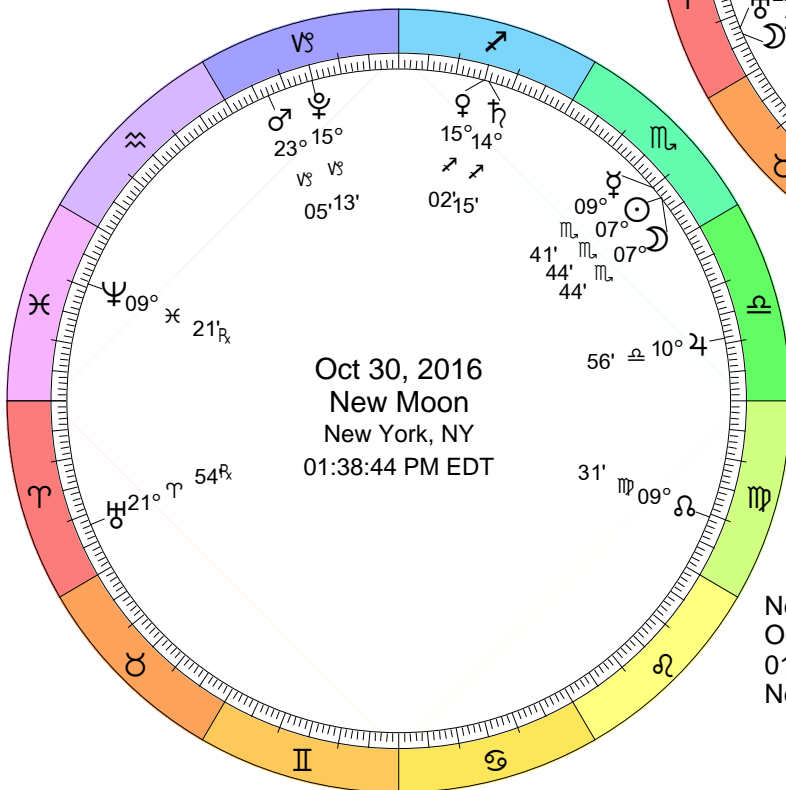

May 6, 2016
 New Moon
 New York, NY
 03:30:14 PM EDT

May 21, 2016
 Full Moon
 New York, NY
 05:15:10 PM EDT

Full Moon (Blue Moon)
 May 21, 2016
 05:15:10 PM EDT
 New York, NY 074W00'23" 40N42'51"

New Moon
Jun 4, 2016
11:00:57 PM EDT
New York, NY 074W00'23" 40N42'51"

New Moon
 Aug 2, 2016
 04:44:53 PM EDT
 New York, NY 074W00'23" 40N42'51"

Aug 2, 2016
 New Moon
 New York, NY
 04:44:53 PM EDT

Aug 18, 2016
 Full Moon Eclipse
 New York, NY
 05:27:45 AM EDT

Full Moon (Sturgeon Moon)
 Eclipse (Penumbral)
 Aug 18, 2016
 05:27:45 AM EDT
 New York, NY 074W00'23" 40N42'51"

New Moon
Eclipse (Annular)
Sep 1, 2016
05:04:04 AM EDT
New York, NY 074W00'23" 40N42'51"

Full Moon (Harvest Moon)
Eclipse (Penumbral)
Sep 16, 2016
03:05:32 PM EDT
New York, NY 074W00'23" 40N42'51"

New Moon
 Sep 30, 2016
 08:12:49 PM EDT
 New York, NY 074W00'23" 40N42'51"

Sep 30, 2016
 New Moon
 New York, NY
 08:12:49 PM EDT

Oct 16, 2016
 Full Moon
 New York, NY
 00:24:04 AM EDT

Full Moon (Hunter's Moon)
 Oct 16, 2016
 00:24:04 AM EDT
 New York, NY 074W00'23" 40N42'51"

New Moon
 Oct 30, 2016
 01:38:44 PM EDT
 New York, NY 074W00'23" 40N42'51"