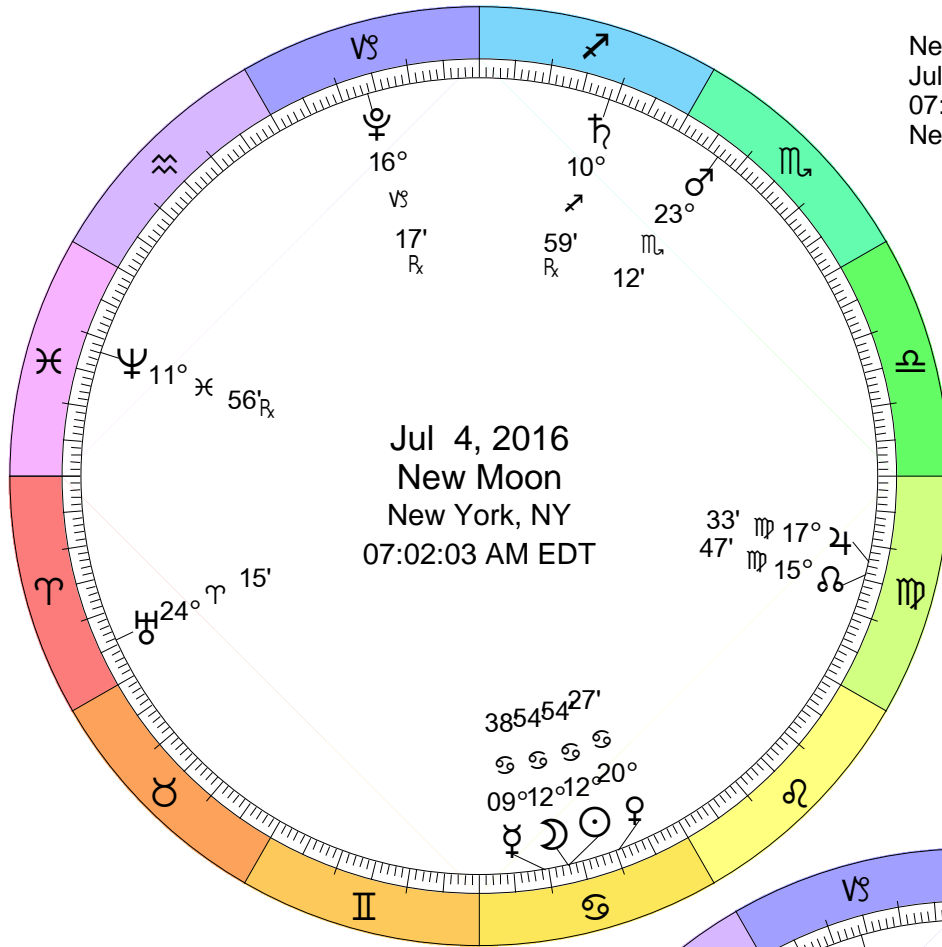

New Moon
Apr 7, 2016
07:24:27 AM EDT
New York, NY 074W00'23" 40N42'51"

Full Moon (Flower Moon)
Apr 22, 2016
01:25:17 AM EDT
New York, NY 074W00'23" 40N42'51"

New Moon
 May 6, 2016
 03:30:14 PM EDT
 New York, NY 074W00'23" 40N42'51"

May 6, 2016
 New Moon
 New York, NY
 03:30:14 PM EDT

May 21, 2016
 Full Moon
 New York, NY
 05:15:10 PM EDT

Full Moon (Blue Moon)
 May 21, 2016
 05:15:10 PM EDT
 New York, NY 074W00'23" 40N42'51"

New Moon
Jun 4, 2016
11:00:57 PM EDT
New York, NY 074W00'23" 40N42'51"

Full Moon (Honey Moon)
Jun 20, 2016
07:02:52 AM EDT
New York, NY 074W00'23" 40N42'51"

New Moon
 Jul 4, 2016
 07:02:03 AM EDT
 New York, NY 074W00'23" 40N42'51"

Full Moon (Buck Moon)
 Jul 19, 2016
 06:58:03 PM EDT
 New York, NY 074W00'23" 40N42'51"

New Moon
 Aug 2, 2016
 04:44:53 PM EDT
 New York, NY 074W00'23" 40N42'51"

Aug 2, 2016
 New Moon
 New York, NY
 04:44:53 PM EDT

Aug 18, 2016
 Full Moon Eclipse
 New York, NY
 05:27:45 AM EDT

Full Moon (Sturgeon Moon)
 Eclipse (Penumbral)
 Aug 18, 2016
 05:27:45 AM EDT
 New York, NY 074W00'23" 40N42'51"