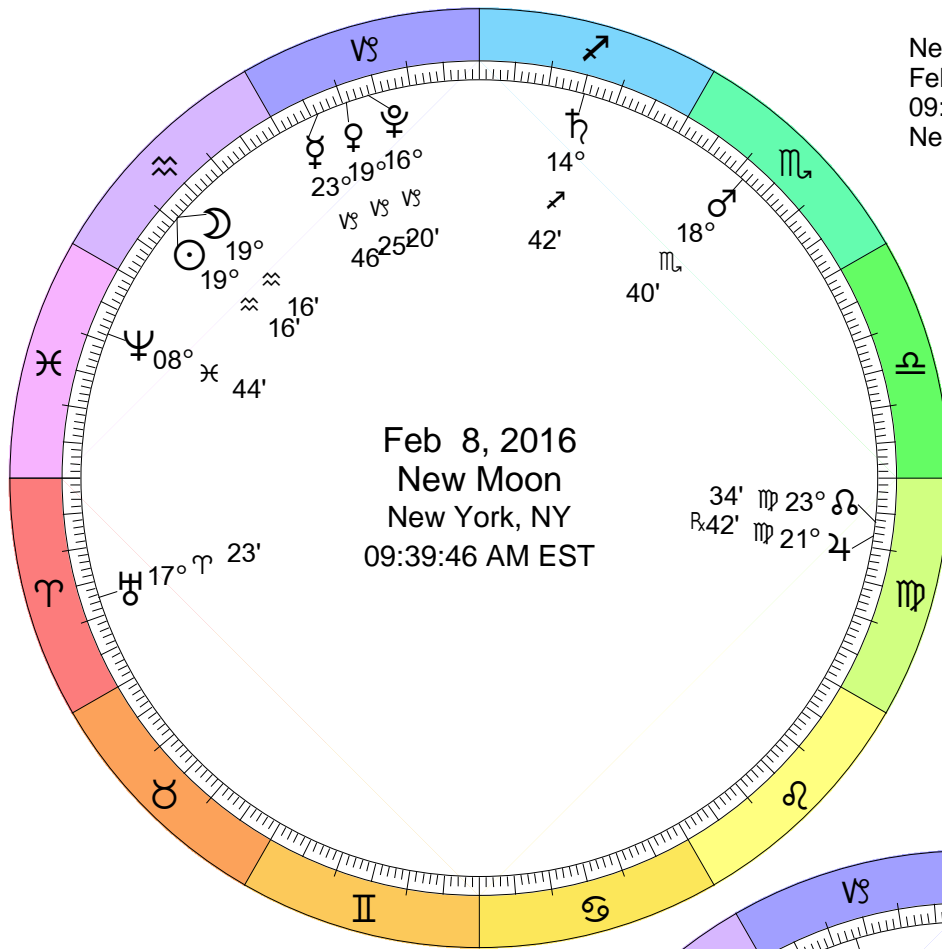

New Moon
 Jan 9, 2016
 08:30:52 PM EST
 New York, NY 074W00'23" 40N42'51"

Jan 9, 2016
 New Moon
 New York, NY
 08:30:52 PM EST

Jan 23, 2016
 Full Moon
 New York, NY
 08:47:03 PM EST

Full Moon (Snow Moon)
 Jan 23, 2016
 08:47:03 PM EST
 New York, NY 074W00'23" 40N42'51"

New Moon
Feb 8, 2016
09:39:46 AM EST
New York, NY 074W00'23" 40N42'51"

Full Moon (Worm Moon)
Feb 22, 2016
01:20:16 PM EST
New York, NY 074W00'23" 40N42'51"

New Moon
Eclipse (Total)
Mar 8, 2016
08:55:49 PM EST
New York, NY 074W00'23" 40N42'51"

Mar 8, 2016
New Moon Eclipse
New York, NY
08:55:49 PM EST

Mar 23, 2016
Full Moon Eclipse
New York, NY
08:01:43 AM EDT

17' ♋ 03° ☾
14' ♋ 21° ♏
R 24' ♋ 16° ♋

Full Moon (Egg Moon)
Eclipse (Penumbral)
Mar 23, 2016
08:01:43 AM EDT
New York, NY 074W00'23" 40N42'51"

May 6, 2016
 New Moon
 New York, NY
 03:30:14 PM EDT

May 21, 2016
 Full Moon
 New York, NY
 05:15:10 PM EDT

Full Moon (Blue Moon)
 May 21, 2016
 05:15:10 PM EDT
 New York, NY 074W00'23" 40N42'51"

New Moon
Jun 4, 2016
11:00:57 PM EDT
New York, NY 074W00'23" 40N42'51"