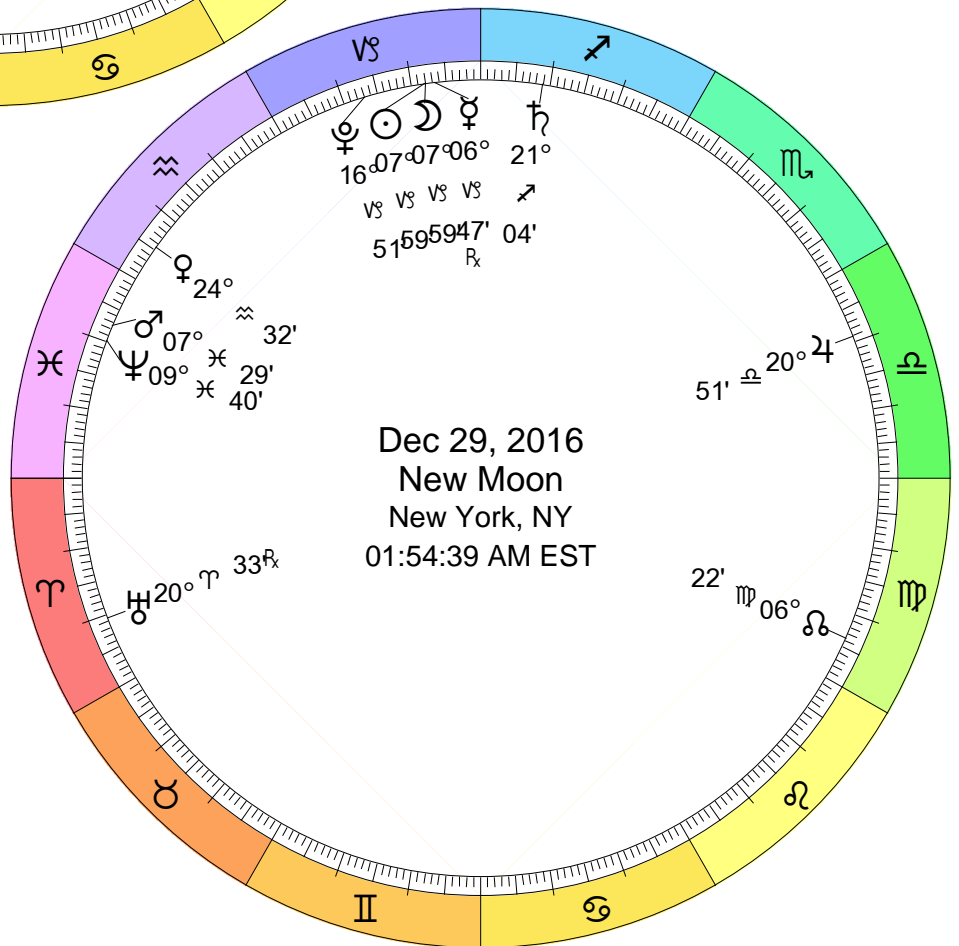

May 6, 2016
 New Moon
 New York, NY
 03:30:14 PM EDT

May 21, 2016
 Full Moon
 New York, NY
 05:15:10 PM EDT

Full Moon (Blue Moon)
 May 21, 2016
 05:15:10 PM EDT
 New York, NY 074W00'23" 40N42'51"

New Moon
Jun 4, 2016
11:00:57 PM EDT
New York, NY 074W00'23" 40N42'51"

Sep 30, 2016
 New Moon
 New York, NY
 08:12:49 PM EDT

Oct 16, 2016
 Full Moon
 New York, NY
 00:24:04 AM EDT

Full Moon (Hunter's Moon)
 Oct 16, 2016
 00:24:04 AM EDT
 New York, NY 074W00'23" 40N42'51"

New Moon
 Oct 30, 2016
 01:38:44 PM EDT
 New York, NY 074W00'23" 40N42'51"

Oct 30, 2016
 New Moon
 New York, NY
 01:38:44 PM EDT

Full Moon (Frost Moon)
 Nov 14, 2016
 08:53:28 AM EST
 New York, NY 074W00'23" 40N42'51"

Nov 14, 2016
 Full Moon
 New York, NY
 08:53:28 AM EST

Nov 29, 2016
 New Moon
 New York, NY
 07:18:54 AM EST

New Moon
 Nov 29, 2016
 07:18:54 AM EST
 New York, NY 074W00'23" 40N42'51"

Full Moon (Cold Moon)
Dec 13, 2016
07:06:17 PM EST
New York, NY 074W00'23" 40N42'51"

New Moon
Dec 29, 2016
01:54:39 AM EST
New York, NY 074W00'23" 40N42'51"