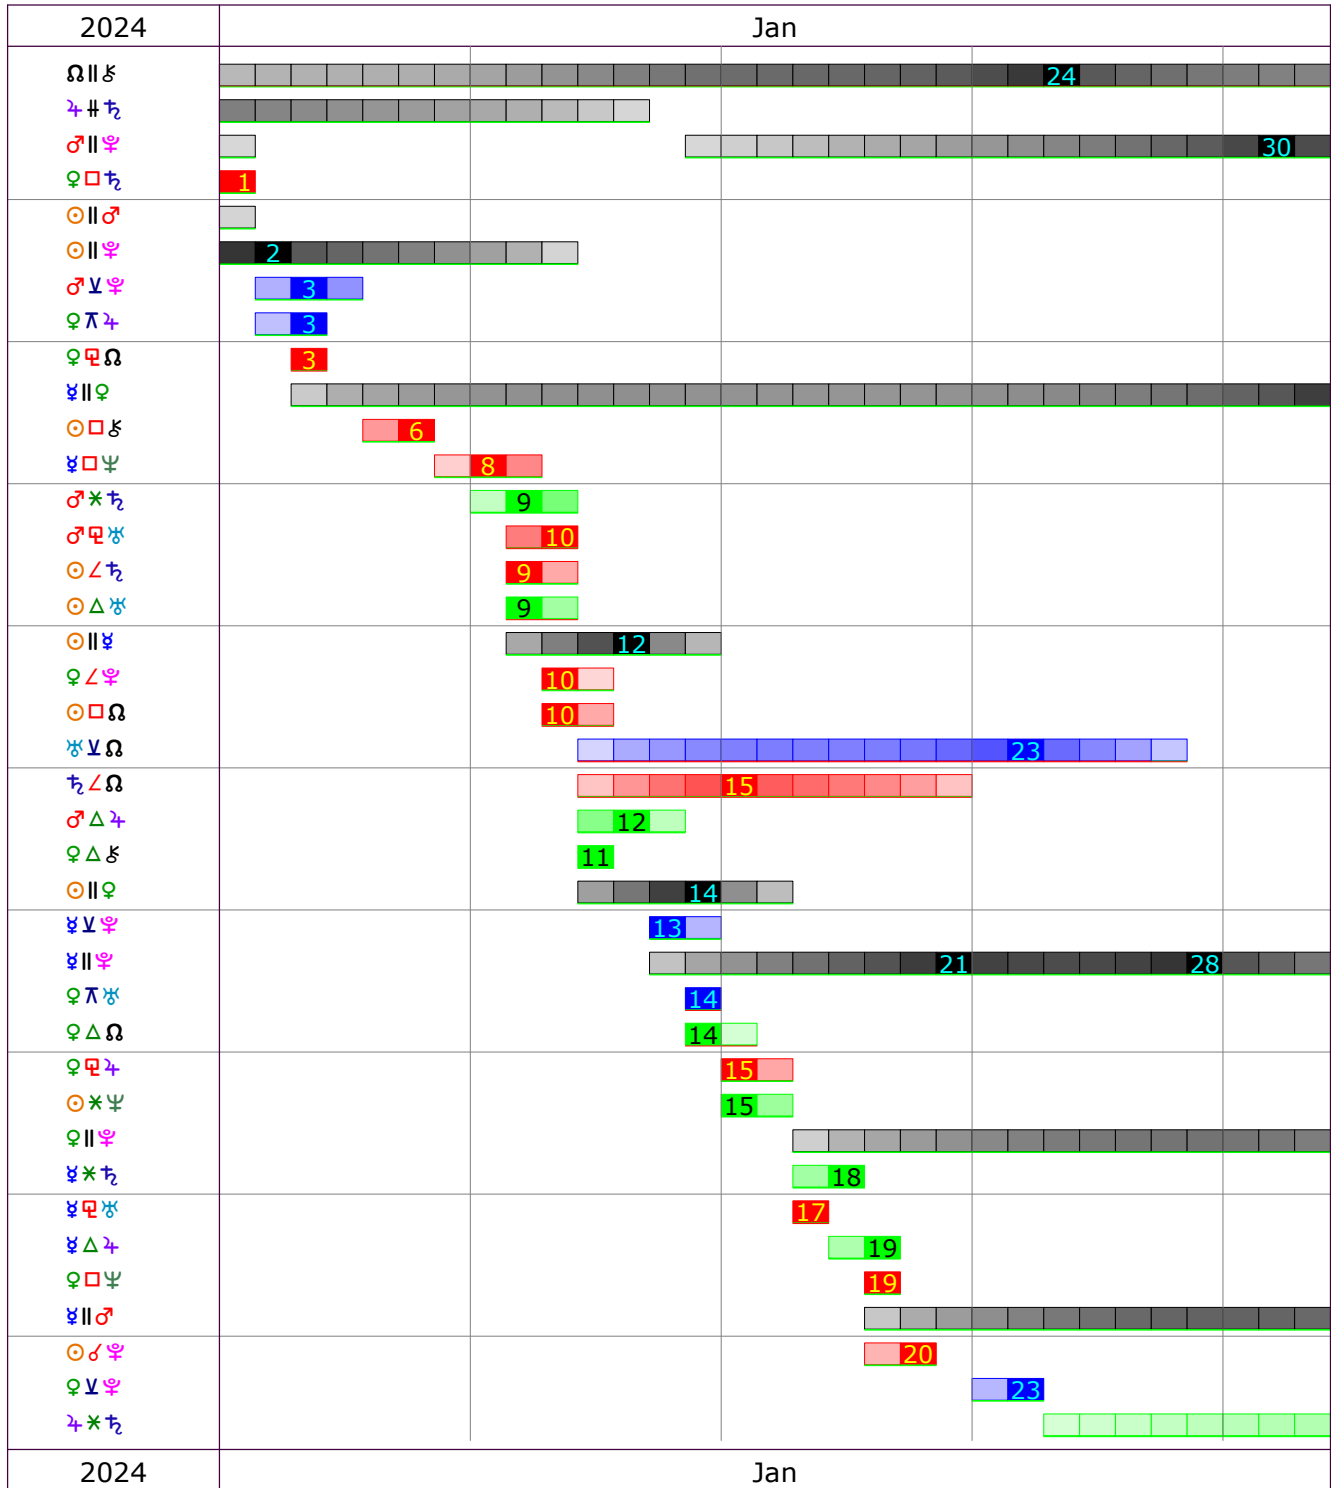

Cafe Astrology Time Line Aspects/Transits January 2024

Transit to Transit:

Cafe Astrology

2024	Jan			
♂♁♄ ♀♁♂ ☉♁♃ ♀♁♂				
♀♁♂ ♀♁♄ ☉♁♃ ♂♁♁				
♀♁♃ ♀♁♁ ♂♁♂ ♀♁♃				
♀♁♂ ☉♁♂ ♀♁♃ ☉♁♂				
2024	Jan			