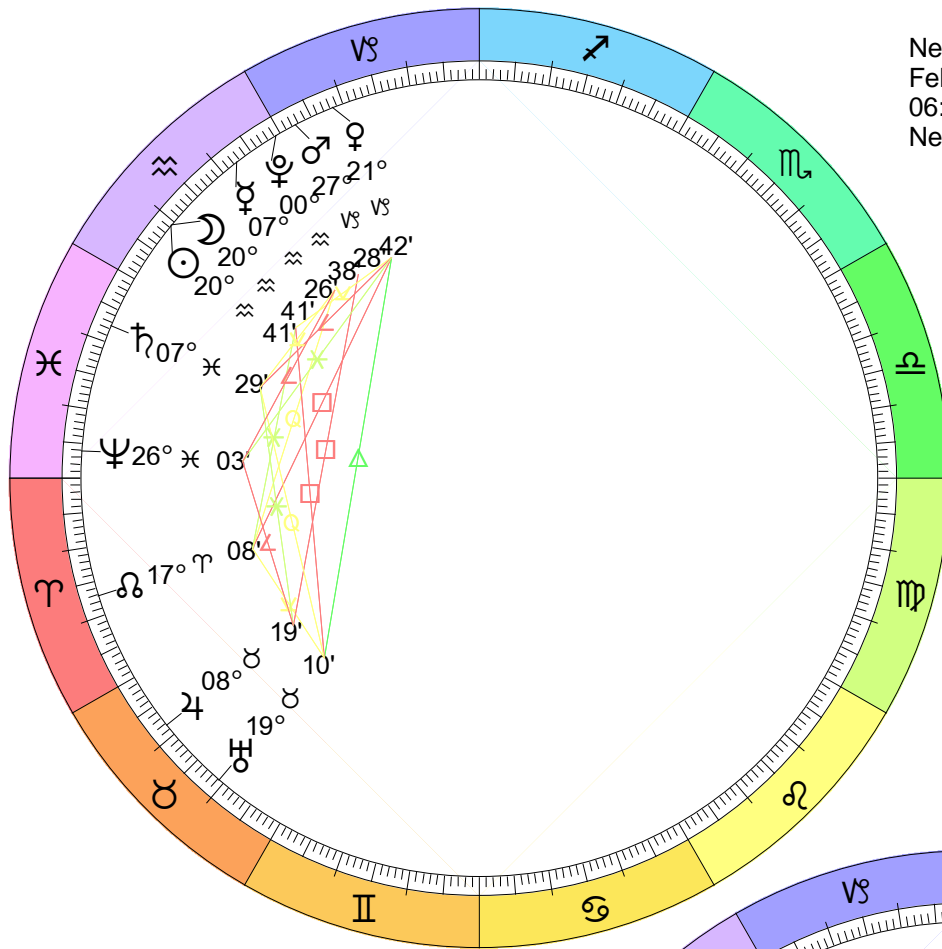

New Moon
 Jan 11, 2024
 06:57:53 AM EST
 New York, NY 074W00'23" 40N42'51"

Full Moon (Snow Moon)
 Jan 25, 2024
 12:55:02 PM EST
 New York, NY 074W00'23" 40N42'51"

Full Moon (Worm Moon)
Feb 24, 2024
07:30:46 AM EST
New York, NY 074W00'23" 40N42'51"

New Moon
 Mar 10, 2024
 05:00:12 AM EDT
 New York, NY 074W00'23" 40N42'51"

Full Moon (Egg Moon)
 Eclipse (Penumbral)
 Mar 25, 2024
 03:01:28 AM EDT
 New York, NY 074W00'23" 40N42'51"

New Moon
 May 7, 2024
 11:23:00 PM EDT
 New York, NY 074W00'23" 40N42'51"

New Moon
 Aug 4, 2024
 07:13:26 AM EDT
 New York, NY 074W00'23" 40N42'51"

Full Moon (Blue Moon)
 Aug 19, 2024
 02:26:48 PM EDT
 New York, NY 074W00'23" 40N42'51"

New Moon
 Eclipse (Annular)
 Oct 2, 2024
 02:50:24 PM EDT
 New York, NY 074W00'23" 40N42'51"

New Moon
 Dec 1, 2024
 01:22:40 AM EST
 New York, NY 074W00'23" 40N42'51"

Full Moon (Cold Moon)
 Dec 15, 2024
 04:02:20 AM EST
 New York, NY 074W00'23" 40N42'51"

New Moon
 Dec 30, 2024
 05:28:10 PM EST
 New York, NY 074W00'23" 40N42'51"