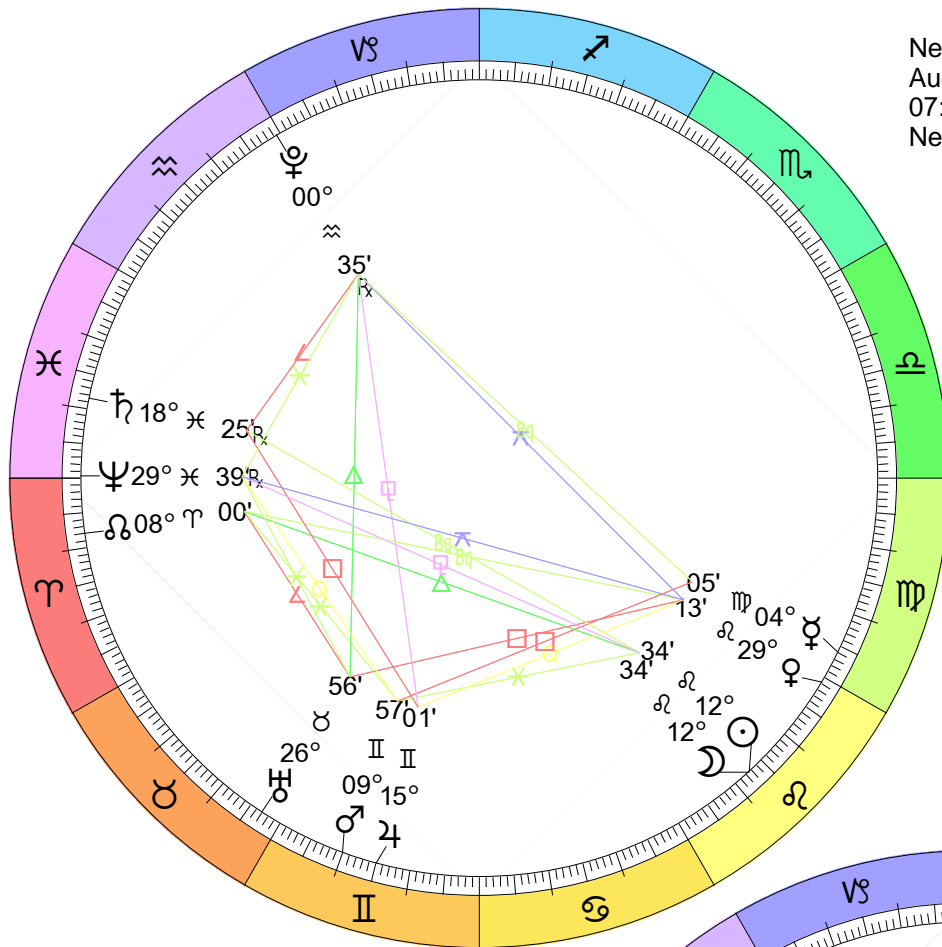

New Moon
 Mar 10, 2024
 05:00:12 AM EDT
 New York, NY 074W00'23" 40N42'51"

Full Moon (Egg Moon)
 Eclipse (Penumbral)
 Mar 25, 2024
 03:01:28 AM EDT
 New York, NY 074W00'23" 40N42'51"

New Moon
 May 7, 2024
 11:23:00 PM EDT
 New York, NY 074W00'23" 40N42'51"

Full Moon (Honey Moon)
 May 23, 2024
 09:53:35 AM EDT
 New York, NY 074W00'23" 40N42'51"

New Moon
Jun 6, 2024
08:39:06 AM EDT
New York, NY 074W00'23" 40N42'51"

Full Moon (Buck Moon)
Jun 21, 2024
09:08:37 PM EDT
New York, NY 074W00'23" 40N42'51"

New Moon
 Aug 4, 2024
 07:13:26 AM EDT
 New York, NY 074W00'23" 40N42'51"

Full Moon (Blue Moon)
 Aug 19, 2024
 02:26:48 PM EDT
 New York, NY 074W00'23" 40N42'51"

New Moon
 Eclipse (Annular)
 Oct 2, 2024
 02:50:24 PM EDT
 New York, NY 074W00'23" 40N42'51"

New Moon
 Dec 1, 2024
 01:22:40 AM EST
 New York, NY 074W00'23" 40N42'51"

Full Moon (Cold Moon)
 Dec 15, 2024
 04:02:20 AM EST
 New York, NY 074W00'23" 40N42'51"

New Moon
 Dec 30, 2024
 05:28:10 PM EST
 New York, NY 074W00'23" 40N42'51"