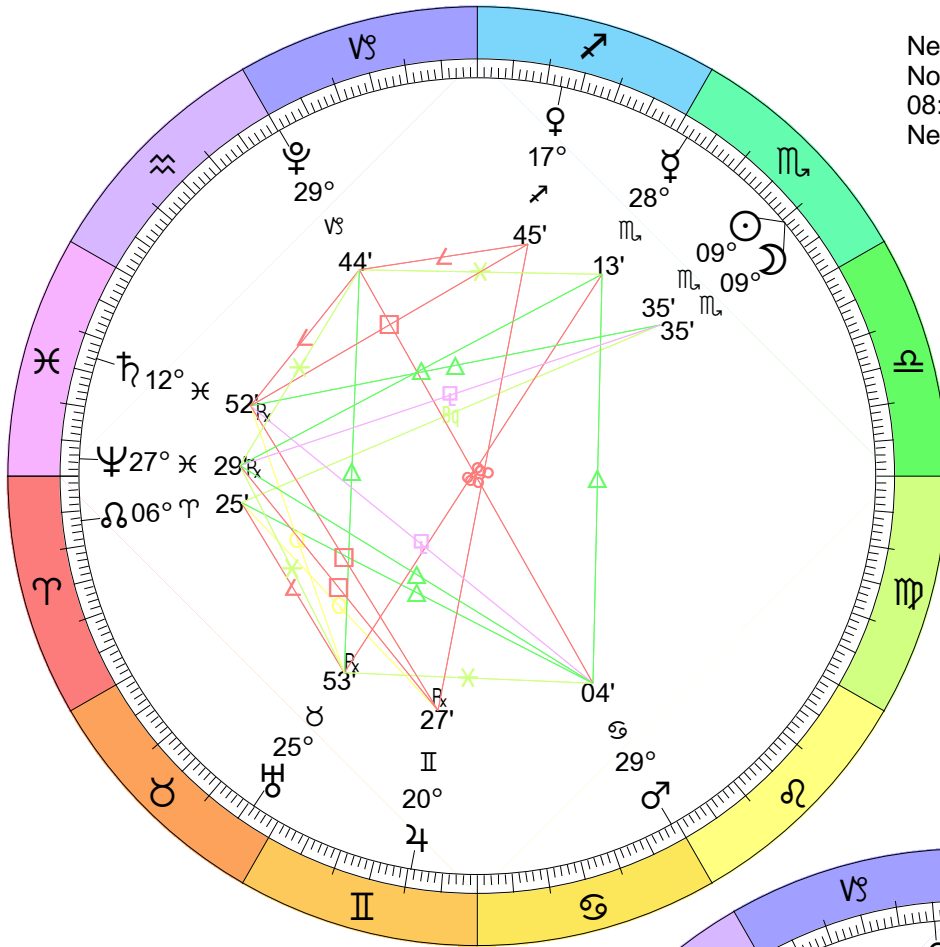

Full Moon (Honey Moon)
 May 23, 2024
 09:53:35 AM EDT
 New York, NY 074W00'23" 40N42'51"

New Moon
Jun 6, 2024
08:39:06 AM EDT
New York, NY 074W00'23" 40N42'51"

Full Moon (Buck Moon)
Jun 21, 2024
09:08:37 PM EDT
New York, NY 074W00'23" 40N42'51"

New Moon
 Aug 4, 2024
 07:13:26 AM EDT
 New York, NY 074W00'23" 40N42'51"

Full Moon (Blue Moon)
 Aug 19, 2024
 02:26:48 PM EDT
 New York, NY 074W00'23" 40N42'51"

New Moon
 Eclipse (Annular)
 Oct 2, 2024
 02:50:24 PM EDT
 New York, NY 074W00'23" 40N42'51"

Full Moon (Hunter's Moon)
 Oct 17, 2024
 07:27:40 AM EDT
 New York, NY 074W00'23" 40N42'51"

New Moon
Nov 1, 2024
08:47:41 AM EDT
New York, NY 074W00'23" 40N42'51"

Full Moon (Frost Moon)
Nov 15, 2024
04:29:51 PM EST
New York, NY 074W00'23" 40N42'51"

New Moon
 Dec 1, 2024
 01:22:40 AM EST
 New York, NY 074W00'23" 40N42'51"

Full Moon (Cold Moon)
 Dec 15, 2024
 04:02:20 AM EST
 New York, NY 074W00'23" 40N42'51"

New Moon
 Dec 30, 2024
 05:28:10 PM EST
 New York, NY 074W00'23" 40N42'51"