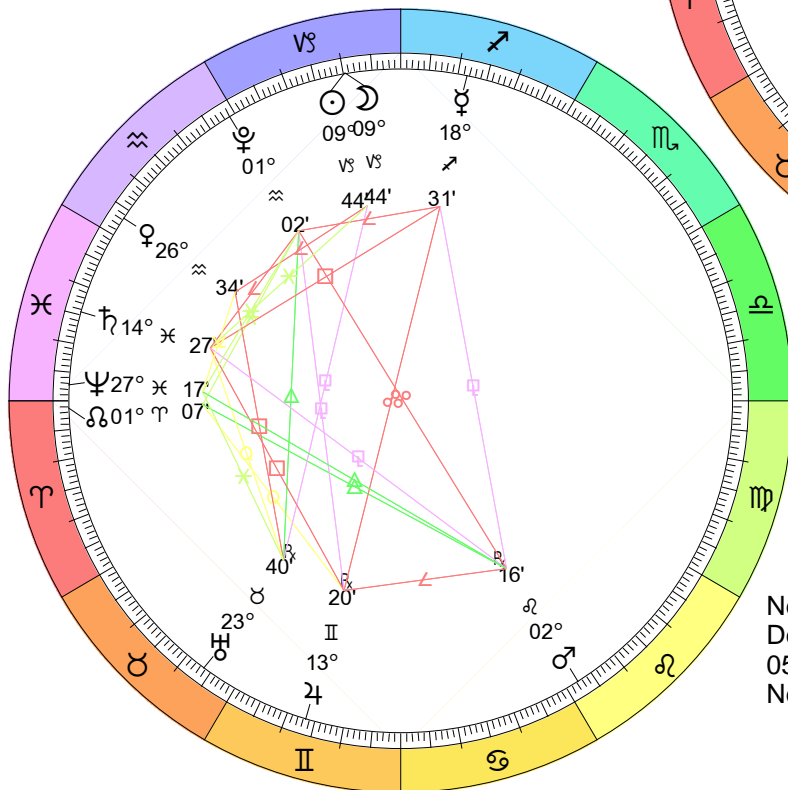

New Moon
 Jan 11, 2024
 06:57:53 AM EST
 New York, NY 074W00'23" 40N42'51"

Full Moon (Snow Moon)
 Jan 25, 2024
 12:55:02 PM EST
 New York, NY 074W00'23" 40N42'51"

Full Moon (Worm Moon)
Feb 24, 2024
07:30:46 AM EST
New York, NY 074W00'23" 40N42'51"

New Moon
 Aug 4, 2024
 07:13:26 AM EDT
 New York, NY 074W00'23" 40N42'51"

Full Moon (Blue Moon)
 Aug 19, 2024
 02:26:48 PM EDT
 New York, NY 074W00'23" 40N42'51"

New Moon
 Eclipse (Annular)
 Oct 2, 2024
 02:50:24 PM EDT
 New York, NY 074W00'23" 40N42'51"

Full Moon (Hunter's Moon)
 Oct 17, 2024
 07:27:40 AM EDT
 New York, NY 074W00'23" 40N42'51"

New Moon
Nov 1, 2024
08:47:41 AM EDT
New York, NY 074W00'23" 40N42'51"

Full Moon (Frost Moon)
Nov 15, 2024
04:29:51 PM EST
New York, NY 074W00'23" 40N42'51"

New Moon
 Dec 1, 2024
 01:22:40 AM EST
 New York, NY 074W00'23" 40N42'51"

Full Moon (Cold Moon)
 Dec 15, 2024
 04:02:20 AM EST
 New York, NY 074W00'23" 40N42'51"

New Moon
 Dec 30, 2024
 05:28:10 PM EST
 New York, NY 074W00'23" 40N42'51"