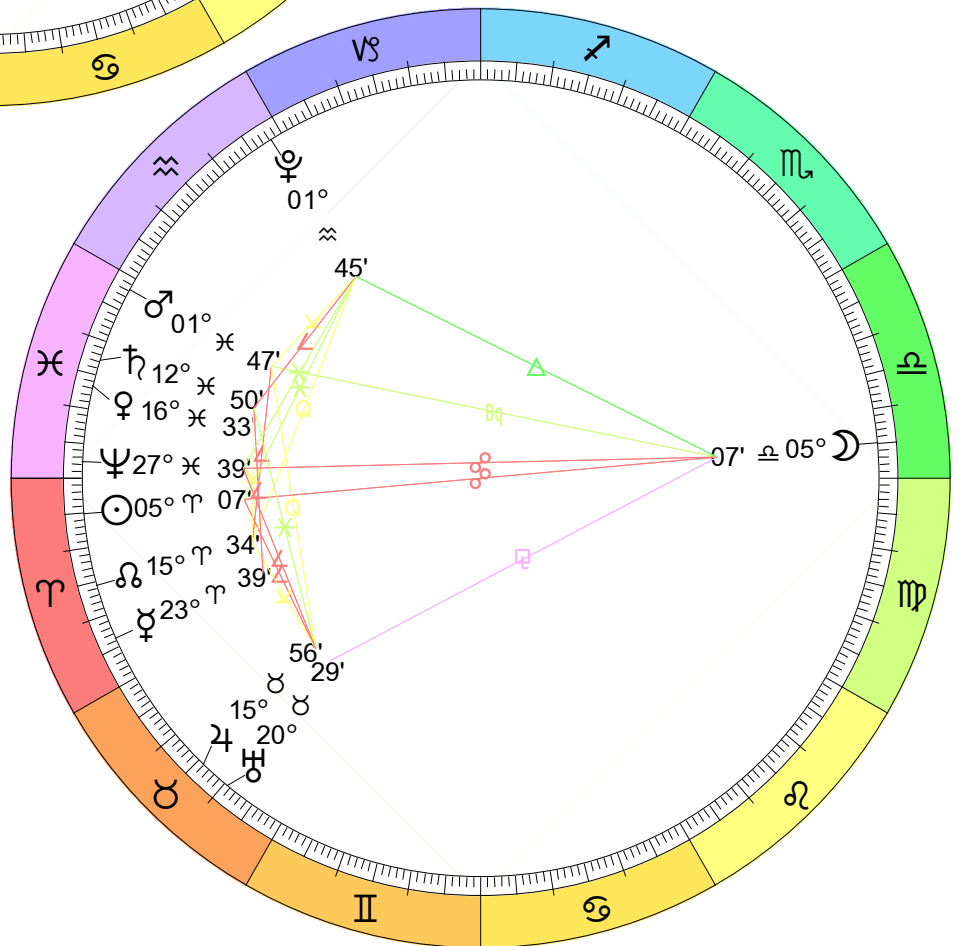

New Moon
 Jan 11, 2024
 06:57:53 AM EST
 New York, NY 074W00'23" 40N42'51"

Full Moon (Snow Moon)
 Jan 25, 2024
 12:55:02 PM EST
 New York, NY 074W00'23" 40N42'51"

Full Moon (Worm Moon)
Feb 24, 2024
07:30:46 AM EST
New York, NY 074W00'23" 40N42'51"

New Moon
 Mar 10, 2024
 05:00:12 AM EDT
 New York, NY 074W00'23" 40N42'51"

Full Moon (Egg Moon)
 Eclipse (Penumbral)
 Mar 25, 2024
 03:01:28 AM EDT
 New York, NY 074W00'23" 40N42'51"

New Moon
 May 7, 2024
 11:23:00 PM EDT
 New York, NY 074W00'23" 40N42'51"

New Moon
 Aug 4, 2024
 07:13:26 AM EDT
 New York, NY 074W00'23" 40N42'51"

Full Moon (Blue Moon)
 Aug 19, 2024
 02:26:48 PM EDT
 New York, NY 074W00'23" 40N42'51"

New Moon
 Eclipse (Annular)
 Oct 2, 2024
 02:50:24 PM EDT
 New York, NY 074W00'23" 40N42'51"

New Moon
 Dec 1, 2024
 01:22:40 AM EST
 New York, NY 074W00'23" 40N42'51"

Full Moon (Cold Moon)
 Dec 15, 2024
 04:02:20 AM EST
 New York, NY 074W00'23" 40N42'51"

New Moon
 Dec 30, 2024
 05:28:10 PM EST
 New York, NY 074W00'23" 40N42'51"