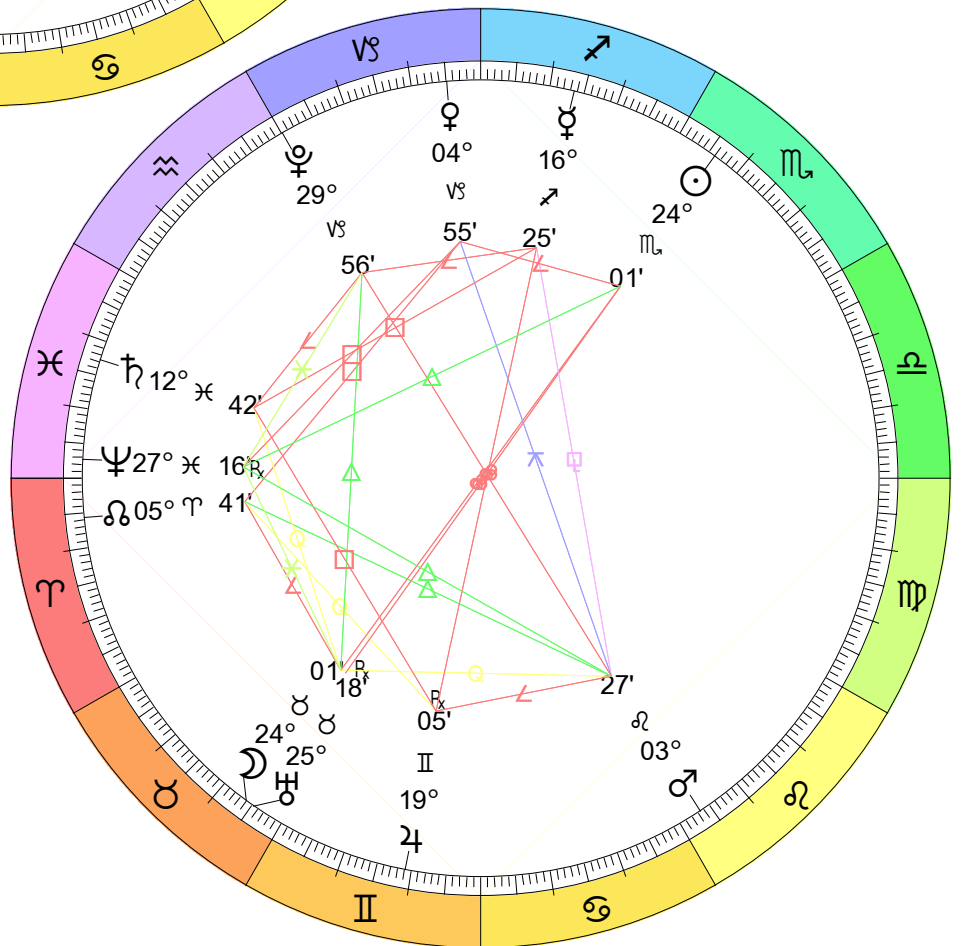

New Moon
 Jan 11, 2024
 06:57:53 AM EST
 New York, NY 074W00'23" 40N42'51"

Full Moon (Snow Moon)
 Jan 25, 2024
 12:55:02 PM EST
 New York, NY 074W00'23" 40N42'51"

Full Moon (Worm Moon)
Feb 24, 2024
07:30:46 AM EST
New York, NY 074W00'23" 40N42'51"

New Moon
 Mar 10, 2024
 05:00:12 AM EDT
 New York, NY 074W00'23" 40N42'51"

Full Moon (Egg Moon)
 Eclipse (Penumbral)
 Mar 25, 2024
 03:01:28 AM EDT
 New York, NY 074W00'23" 40N42'51"

New Moon
 May 7, 2024
 11:23:00 PM EDT
 New York, NY 074W00'23" 40N42'51"

New Moon
 Aug 4, 2024
 07:13:26 AM EDT
 New York, NY 074W00'23" 40N42'51"

Full Moon (Blue Moon)
 Aug 19, 2024
 02:26:48 PM EDT
 New York, NY 074W00'23" 40N42'51"

New Moon
 Eclipse (Annular)
 Oct 2, 2024
 02:50:24 PM EDT
 New York, NY 074W00'23" 40N42'51"

Full Moon (Hunter's Moon)
 Oct 17, 2024
 07:27:40 AM EDT
 New York, NY 074W00'23" 40N42'51"

New Moon
Nov 1, 2024
08:47:41 AM EDT
New York, NY 074W00'23" 40N42'51"

Full Moon (Frost Moon)
Nov 15, 2024
04:29:51 PM EST
New York, NY 074W00'23" 40N42'51"