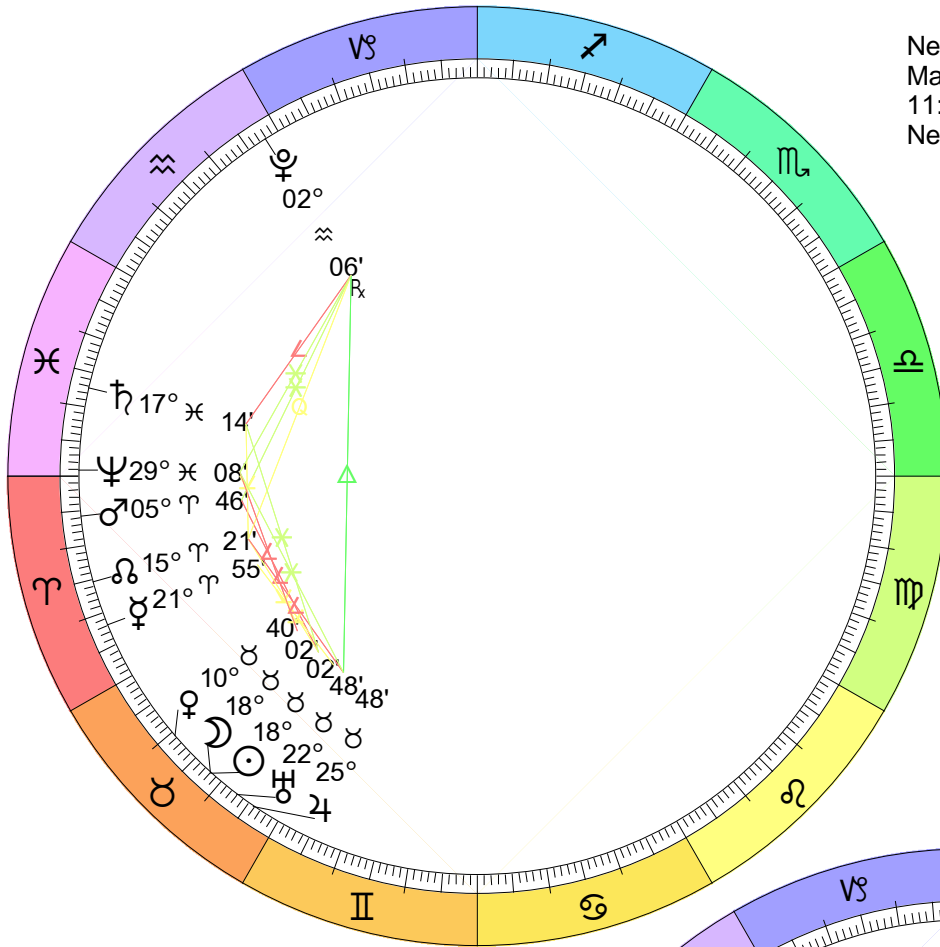

New Moon
 Jan 11, 2024
 06:57:53 AM EST
 New York, NY 074W00'23" 40N42'51"

Full Moon (Snow Moon)
 Jan 25, 2024
 12:55:02 PM EST
 New York, NY 074W00'23" 40N42'51"

Full Moon (Worm Moon)
Feb 24, 2024
07:30:46 AM EST
New York, NY 074W00'23" 40N42'51"

New Moon
 Mar 10, 2024
 05:00:12 AM EDT
 New York, NY 074W00'23" 40N42'51"

Full Moon (Egg Moon)
 Eclipse (Penumbral)
 Mar 25, 2024
 03:01:28 AM EDT
 New York, NY 074W00'23" 40N42'51"

New Moon
 May 7, 2024
 11:23:00 PM EDT
 New York, NY 074W00'23" 40N42'51"

New Moon
 Aug 4, 2024
 07:13:26 AM EDT
 New York, NY 074W00'23" 40N42'51"

Full Moon (Blue Moon)
 Aug 19, 2024
 02:26:48 PM EDT
 New York, NY 074W00'23" 40N42'51"

New Moon
 Eclipse (Annular)
 Oct 2, 2024
 02:50:24 PM EDT
 New York, NY 074W00'23" 40N42'51"

New Moon
 Dec 1, 2024
 01:22:40 AM EST
 New York, NY 074W00'23" 40N42'51"

Full Moon (Cold Moon)
 Dec 15, 2024
 04:02:20 AM EST
 New York, NY 074W00'23" 40N42'51"

New Moon
 Dec 30, 2024
 05:28:10 PM EST
 New York, NY 074W00'23" 40N42'51"