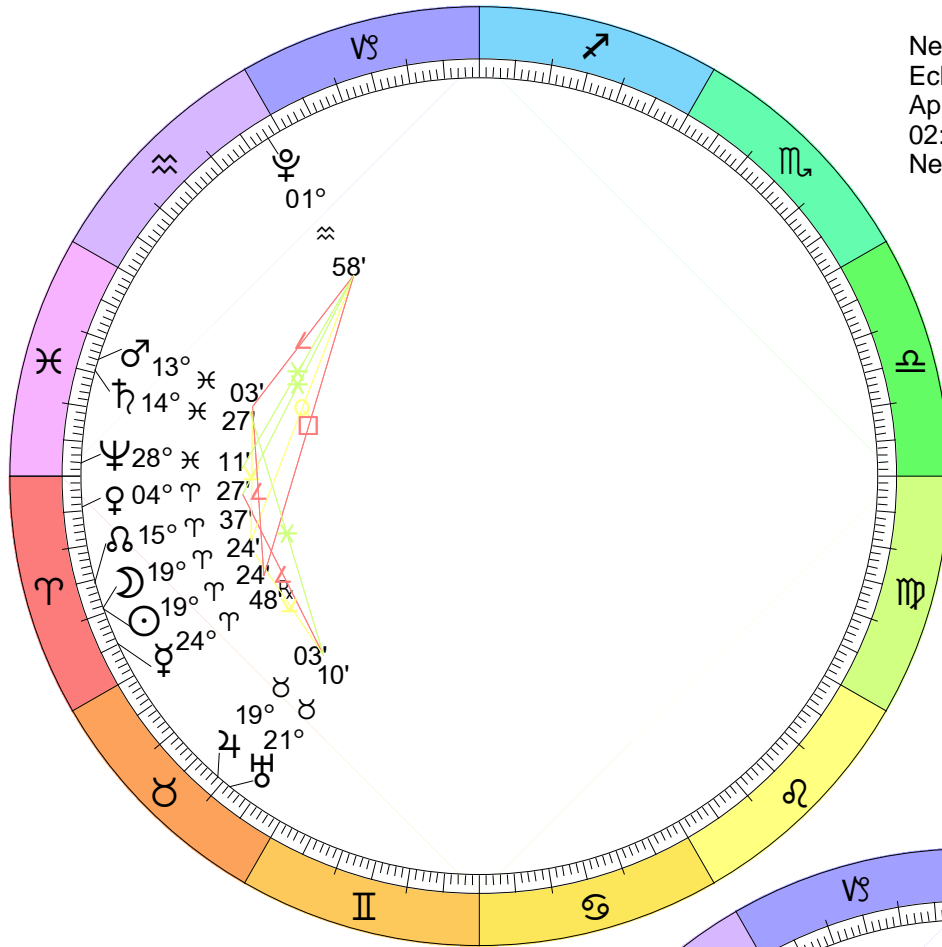

New Moon
 Jan 11, 2024
 06:57:53 AM EST
 New York, NY 074W00'23" 40N42'51"

Full Moon (Snow Moon)
 Jan 25, 2024
 12:55:02 PM EST
 New York, NY 074W00'23" 40N42'51"

Full Moon (Worm Moon)
Feb 24, 2024
07:30:46 AM EST
New York, NY 074W00'23" 40N42'51"

New Moon
 Mar 10, 2024
 05:00:12 AM EDT
 New York, NY 074W00'23" 40N42'51"

Full Moon (Egg Moon)
 Eclipse (Penumbral)
 Mar 25, 2024
 03:01:28 AM EDT
 New York, NY 074W00'23" 40N42'51"

New Moon
 May 7, 2024
 11:23:00 PM EDT
 New York, NY 074W00'23" 40N42'51"

New Moon
 Aug 4, 2024
 07:13:26 AM EDT
 New York, NY 074W00'23" 40N42'51"

Full Moon (Blue Moon)
 Aug 19, 2024
 02:26:48 PM EDT
 New York, NY 074W00'23" 40N42'51"

New Moon
 Eclipse (Annular)
 Oct 2, 2024
 02:50:24 PM EDT
 New York, NY 074W00'23" 40N42'51"

New Moon
 Dec 1, 2024
 01:22:40 AM EST
 New York, NY 074W00'23" 40N42'51"

Full Moon (Cold Moon)
 Dec 15, 2024
 04:02:20 AM EST
 New York, NY 074W00'23" 40N42'51"

New Moon
 Dec 30, 2024
 05:28:10 PM EST
 New York, NY 074W00'23" 40N42'51"