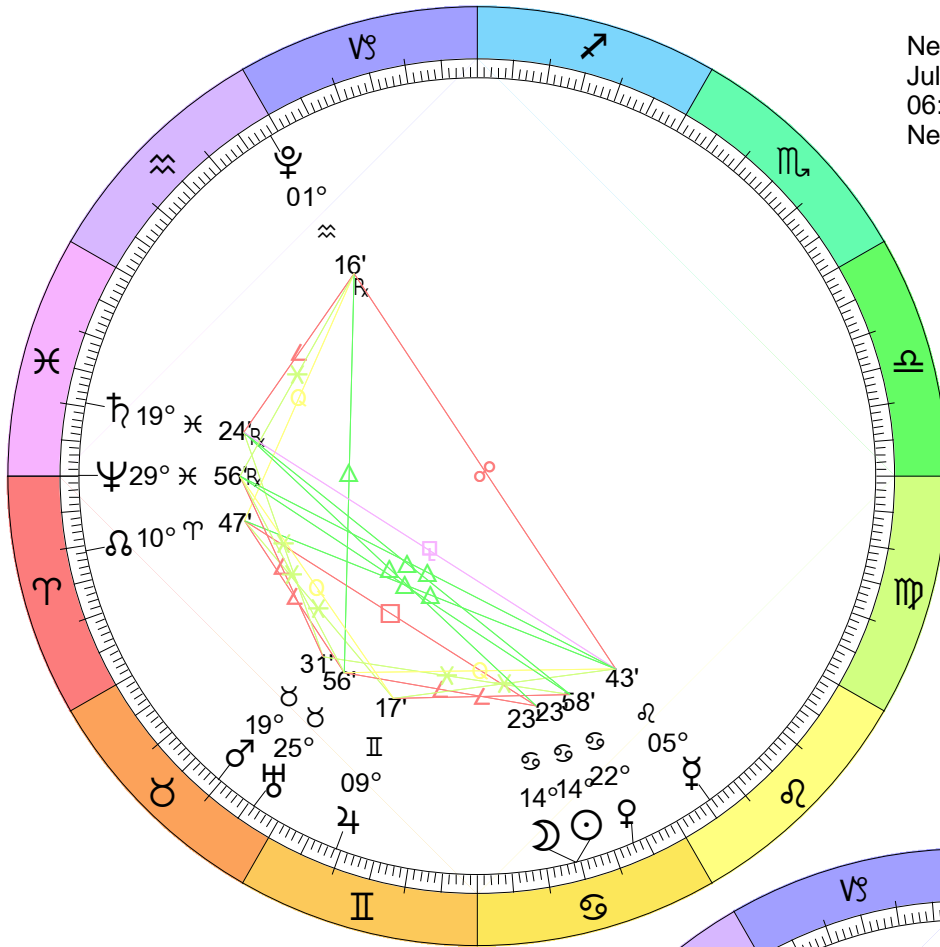

New Moon
 Jan 11, 2024
 06:57:53 AM EST
 New York, NY 074W00'23" 40N42'51"

Full Moon (Snow Moon)
 Jan 25, 2024
 12:55:02 PM EST
 New York, NY 074W00'23" 40N42'51"

Full Moon (Worm Moon)
Feb 24, 2024
07:30:46 AM EST
New York, NY 074W00'23" 40N42'51"

New Moon
 Mar 10, 2024
 05:00:12 AM EDT
 New York, NY 074W00'23" 40N42'51"

Full Moon (Egg Moon)
 Eclipse (Penumbral)
 Mar 25, 2024
 03:01:28 AM EDT
 New York, NY 074W00'23" 40N42'51"

New Moon
 May 7, 2024
 11:23:00 PM EDT
 New York, NY 074W00'23" 40N42'51"

Full Moon (Honey Moon)
 May 23, 2024
 09:53:35 AM EDT
 New York, NY 074W00'23" 40N42'51"

New Moon
Jun 6, 2024
08:39:06 AM EDT
New York, NY 074W00'23" 40N42'51"

Full Moon (Buck Moon)
Jun 21, 2024
09:08:37 PM EDT
New York, NY 074W00'23" 40N42'51"

New Moon
 Aug 4, 2024
 07:13:26 AM EDT
 New York, NY 074W00'23" 40N42'51"

Full Moon (Blue Moon)
 Aug 19, 2024
 02:26:48 PM EDT
 New York, NY 074W00'23" 40N42'51"

New Moon
 Eclipse (Annular)
 Oct 2, 2024
 02:50:24 PM EDT
 New York, NY 074W00'23" 40N42'51"