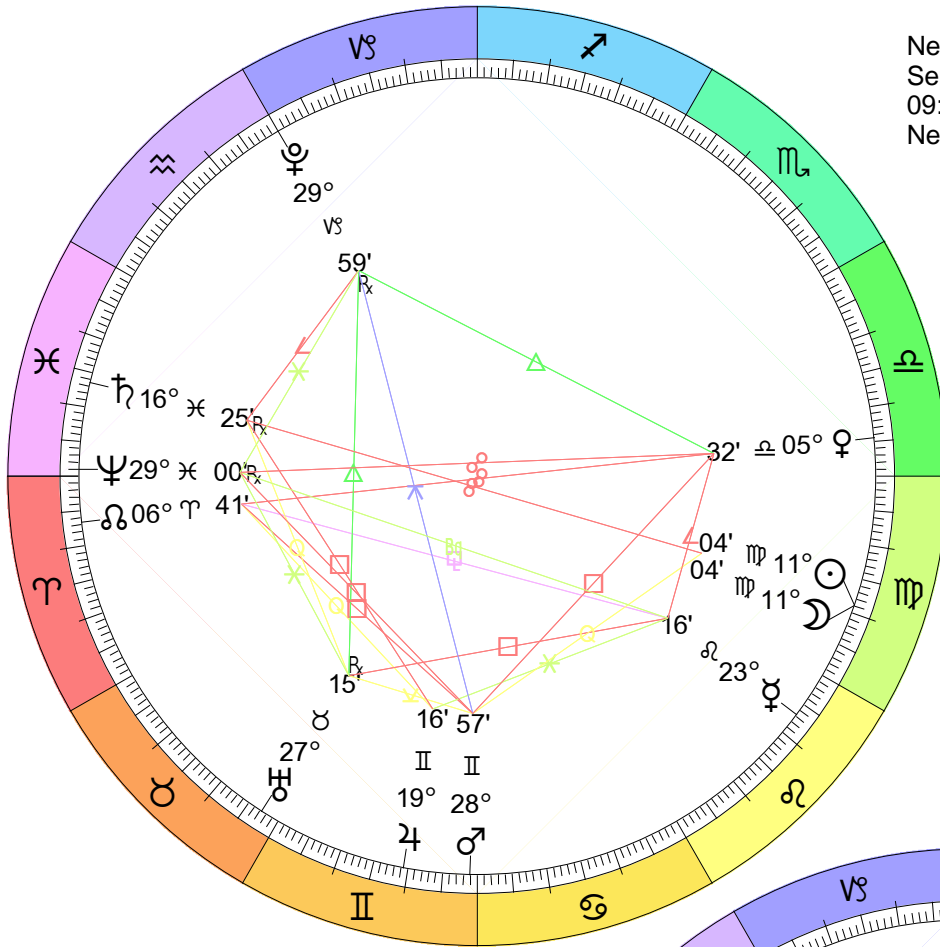

New Moon
 Jan 11, 2024
 06:57:53 AM EST
 New York, NY 074W00'23" 40N42'51"

Full Moon (Snow Moon)
 Jan 25, 2024
 12:55:02 PM EST
 New York, NY 074W00'23" 40N42'51"

Full Moon (Worm Moon)
Feb 24, 2024
07:30:46 AM EST
New York, NY 074W00'23" 40N42'51"

New Moon
 Mar 10, 2024
 05:00:12 AM EDT
 New York, NY 074W00'23" 40N42'51"

Full Moon (Egg Moon)
 Eclipse (Penumbral)
 Mar 25, 2024
 03:01:28 AM EDT
 New York, NY 074W00'23" 40N42'51"

New Moon
 May 7, 2024
 11:23:00 PM EDT
 New York, NY 074W00'23" 40N42'51"

Full Moon (Honey Moon)
 May 23, 2024
 09:53:35 AM EDT
 New York, NY 074W00'23" 40N42'51"

New Moon
Jun 6, 2024
08:39:06 AM EDT
New York, NY 074W00'23" 40N42'51"

Full Moon (Buck Moon)
Jun 21, 2024
09:08:37 PM EDT
New York, NY 074W00'23" 40N42'51"

New Moon
 Aug 4, 2024
 07:13:26 AM EDT
 New York, NY 074W00'23" 40N42'51"

Full Moon (Blue Moon)
 Aug 19, 2024
 02:26:48 PM EDT
 New York, NY 074W00'23" 40N42'51"

New Moon
 Eclipse (Annular)
 Oct 2, 2024
 02:50:24 PM EDT
 New York, NY 074W00'23" 40N42'51"