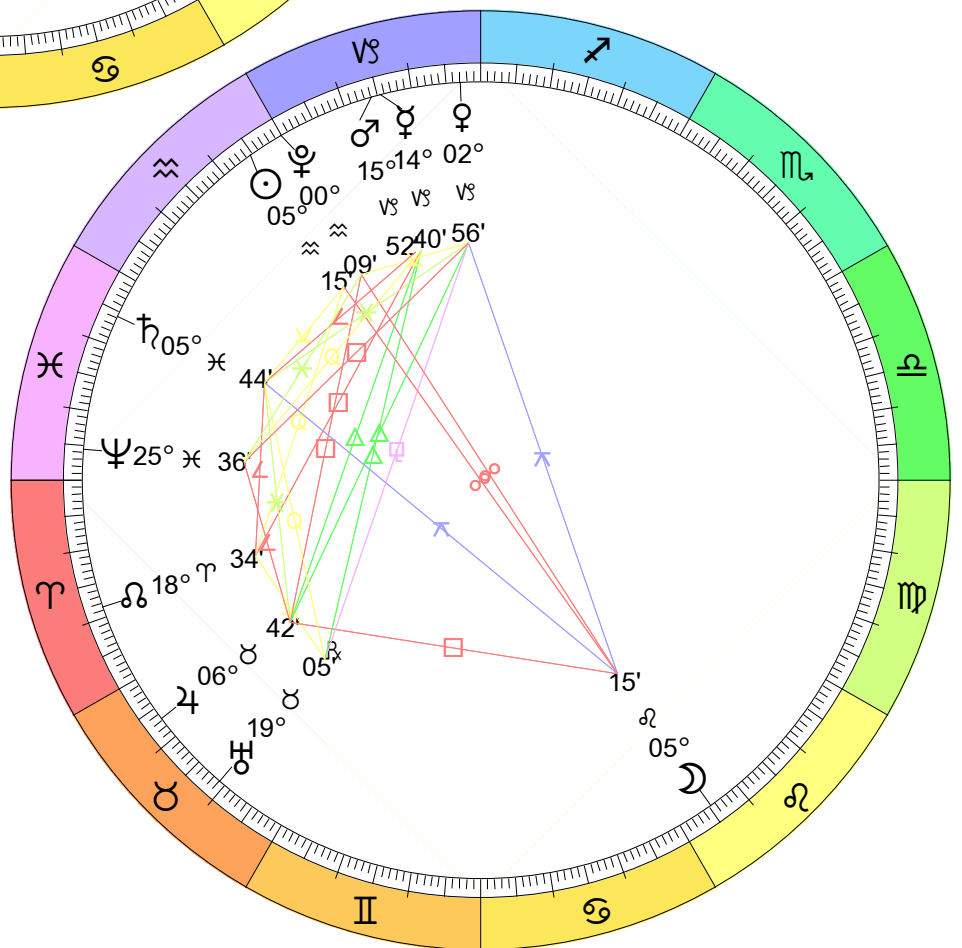

New Moon
 Jan 11, 2024
 06:57:53 AM EST
 New York, NY 074W00'23" 40N42'51"

Full Moon (Snow Moon)
 Jan 25, 2024
 12:55:02 PM EST
 New York, NY 074W00'23" 40N42'51"

Full Moon (Worm Moon)
Feb 24, 2024
07:30:46 AM EST
New York, NY 074W00'23" 40N42'51"

New Moon
 Mar 10, 2024
 05:00:12 AM EDT
 New York, NY 074W00'23" 40N42'51"

Full Moon (Egg Moon)
 Eclipse (Penumbral)
 Mar 25, 2024
 03:01:28 AM EDT
 New York, NY 074W00'23" 40N42'51"

New Moon
 May 7, 2024
 11:23:00 PM EDT
 New York, NY 074W00'23" 40N42'51"

New Moon
 Aug 4, 2024
 07:13:26 AM EDT
 New York, NY 074W00'23" 40N42'51"

Full Moon (Blue Moon)
 Aug 19, 2024
 02:26:48 PM EDT
 New York, NY 074W00'23" 40N42'51"

New Moon
 Eclipse (Annular)
 Oct 2, 2024
 02:50:24 PM EDT
 New York, NY 074W00'23" 40N42'51"

New Moon
 Dec 1, 2024
 01:22:40 AM EST
 New York, NY 074W00'23" 40N42'51"

Full Moon (Cold Moon)
 Dec 15, 2024
 04:02:20 AM EST
 New York, NY 074W00'23" 40N42'51"

New Moon
 Dec 30, 2024
 05:28:10 PM EST
 New York, NY 074W00'23" 40N42'51"