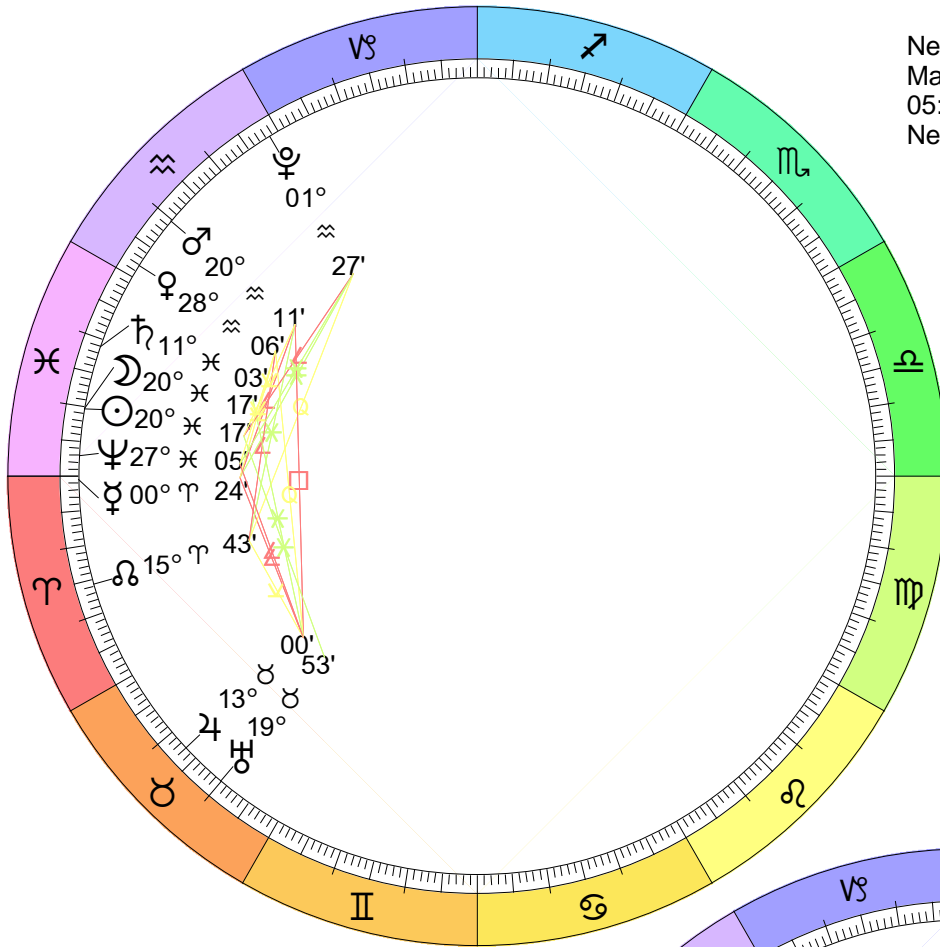

New Moon
 Jan 11, 2024
 06:57:53 AM EST
 New York, NY 074W00'23" 40N42'51"

Full Moon (Snow Moon)
 Jan 25, 2024
 12:55:02 PM EST
 New York, NY 074W00'23" 40N42'51"

Full Moon (Worm Moon)
Feb 24, 2024
07:30:46 AM EST
New York, NY 074W00'23" 40N42'51"

New Moon
 Mar 10, 2024
 05:00:12 AM EDT
 New York, NY 074W00'23" 40N42'51"

Full Moon (Egg Moon)
 Eclipse (Penumbral)
 Mar 25, 2024
 03:01:28 AM EDT
 New York, NY 074W00'23" 40N42'51"

New Moon
 May 7, 2024
 11:23:00 PM EDT
 New York, NY 074W00'23" 40N42'51"

New Moon
 Aug 4, 2024
 07:13:26 AM EDT
 New York, NY 074W00'23" 40N42'51"

Full Moon (Blue Moon)
 Aug 19, 2024
 02:26:48 PM EDT
 New York, NY 074W00'23" 40N42'51"

New Moon
 Eclipse (Annular)
 Oct 2, 2024
 02:50:24 PM EDT
 New York, NY 074W00'23" 40N42'51"

New Moon
 Dec 1, 2024
 01:22:40 AM EST
 New York, NY 074W00'23" 40N42'51"

Full Moon (Cold Moon)
 Dec 15, 2024
 04:02:20 AM EST
 New York, NY 074W00'23" 40N42'51"

New Moon
 Dec 30, 2024
 05:28:10 PM EST
 New York, NY 074W00'23" 40N42'51"