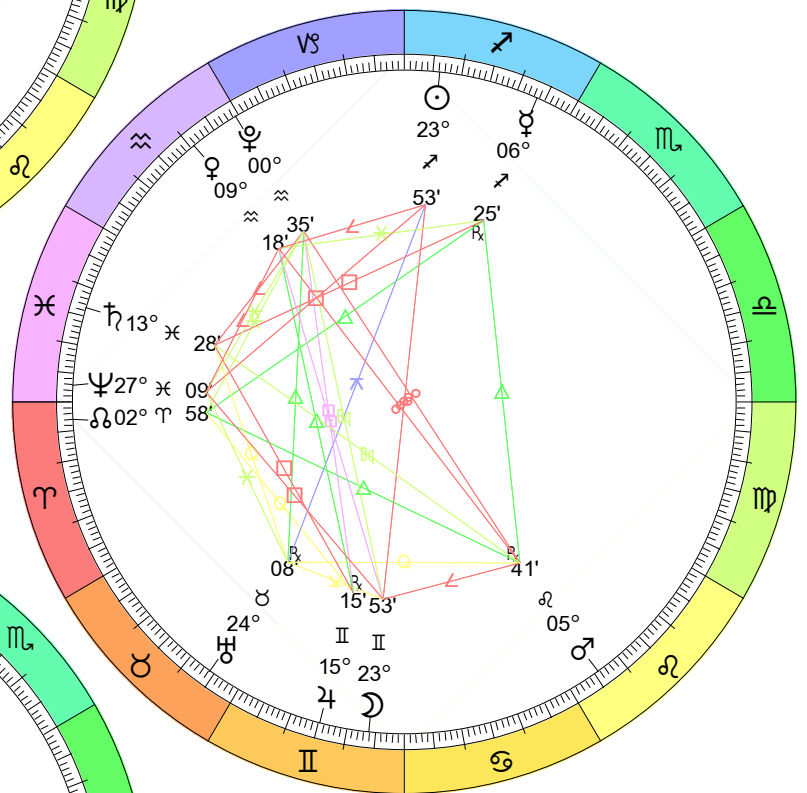

New Moon
 Jan 11, 2024
 06:57:53 AM EST
 New York, NY 074W00'23" 40N42'51"

Full Moon (Snow Moon)
 Jan 25, 2024
 12:55:02 PM EST
 New York, NY 074W00'23" 40N42'51"

Full Moon (Worm Moon)
Feb 24, 2024
07:30:46 AM EST
New York, NY 074W00'23" 40N42'51"

New Moon
 Aug 4, 2024
 07:13:26 AM EDT
 New York, NY 074W00'23" 40N42'51"

Full Moon (Blue Moon)
 Aug 19, 2024
 02:26:48 PM EDT
 New York, NY 074W00'23" 40N42'51"

New Moon
 Eclipse (Annular)
 Oct 2, 2024
 02:50:24 PM EDT
 New York, NY 074W00'23" 40N42'51"

Full Moon (Hunter's Moon)
 Oct 17, 2024
 07:27:40 AM EDT
 New York, NY 074W00'23" 40N42'51"

New Moon
Nov 1, 2024
08:47:41 AM EDT
New York, NY 074W00'23" 40N42'51"

Full Moon (Frost Moon)
Nov 15, 2024
04:29:51 PM EST
New York, NY 074W00'23" 40N42'51"

New Moon
 Dec 1, 2024
 01:22:40 AM EST
 New York, NY 074W00'23" 40N42'51"

Full Moon (Cold Moon)
 Dec 15, 2024
 04:02:20 AM EST
 New York, NY 074W00'23" 40N42'51"

New Moon
 Dec 30, 2024
 05:28:10 PM EST
 New York, NY 074W00'23" 40N42'51"