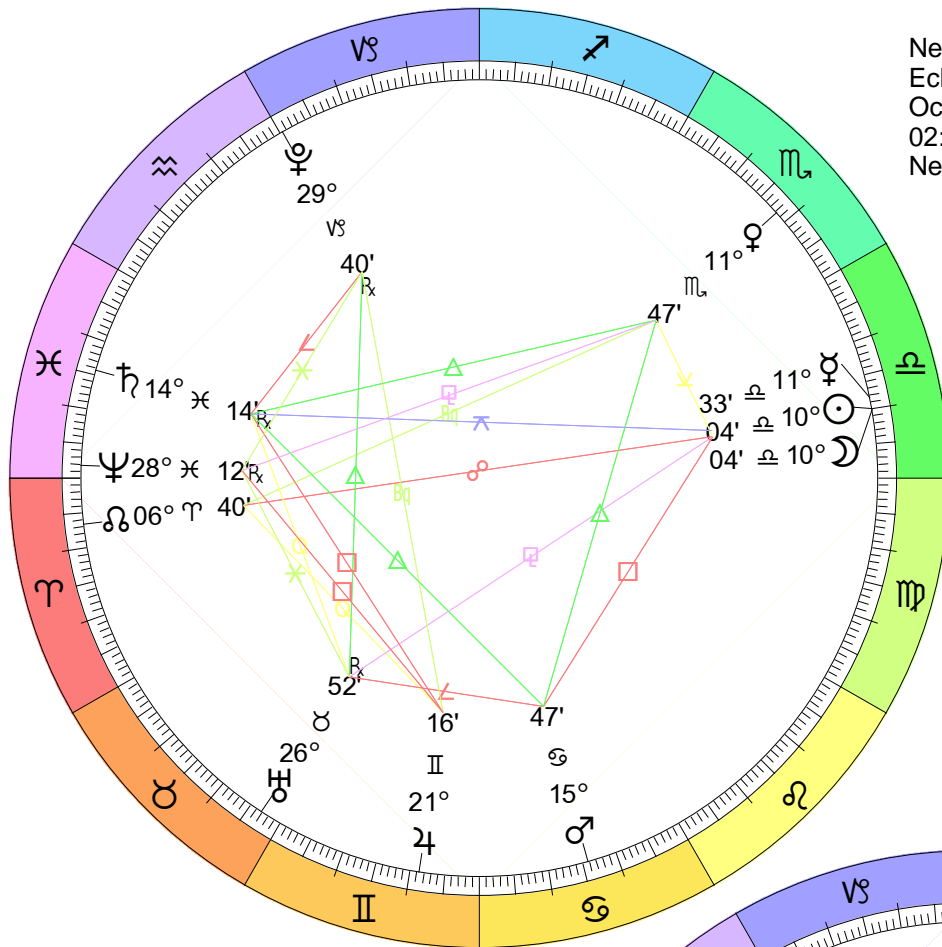

New Moon
 Jan 11, 2024
 06:57:53 AM EST
 New York, NY 074W00'23" 40N42'51"

Full Moon (Snow Moon)
 Jan 25, 2024
 12:55:02 PM EST
 New York, NY 074W00'23" 40N42'51"

Full Moon (Worm Moon)
Feb 24, 2024
07:30:46 AM EST
New York, NY 074W00'23" 40N42'51"

New Moon
 Mar 10, 2024
 05:00:12 AM EDT
 New York, NY 074W00'23" 40N42'51"

Full Moon (Egg Moon)
 Eclipse (Penumbral)
 Mar 25, 2024
 03:01:28 AM EDT
 New York, NY 074W00'23" 40N42'51"

New Moon
 May 7, 2024
 11:23:00 PM EDT
 New York, NY 074W00'23" 40N42'51"

Full Moon (Honey Moon)
 May 23, 2024
 09:53:35 AM EDT
 New York, NY 074W00'23" 40N42'51"

New Moon
Jun 6, 2024
08:39:06 AM EDT
New York, NY 074W00'23" 40N42'51"

Full Moon (Buck Moon)
Jun 21, 2024
09:08:37 PM EDT
New York, NY 074W00'23" 40N42'51"

New Moon
 Aug 4, 2024
 07:13:26 AM EDT
 New York, NY 074W00'23" 40N42'51"

Full Moon (Blue Moon)
 Aug 19, 2024
 02:26:48 PM EDT
 New York, NY 074W00'23" 40N42'51"

New Moon
 Eclipse (Annular)
 Oct 2, 2024
 02:50:24 PM EDT
 New York, NY 074W00'23" 40N42'51"