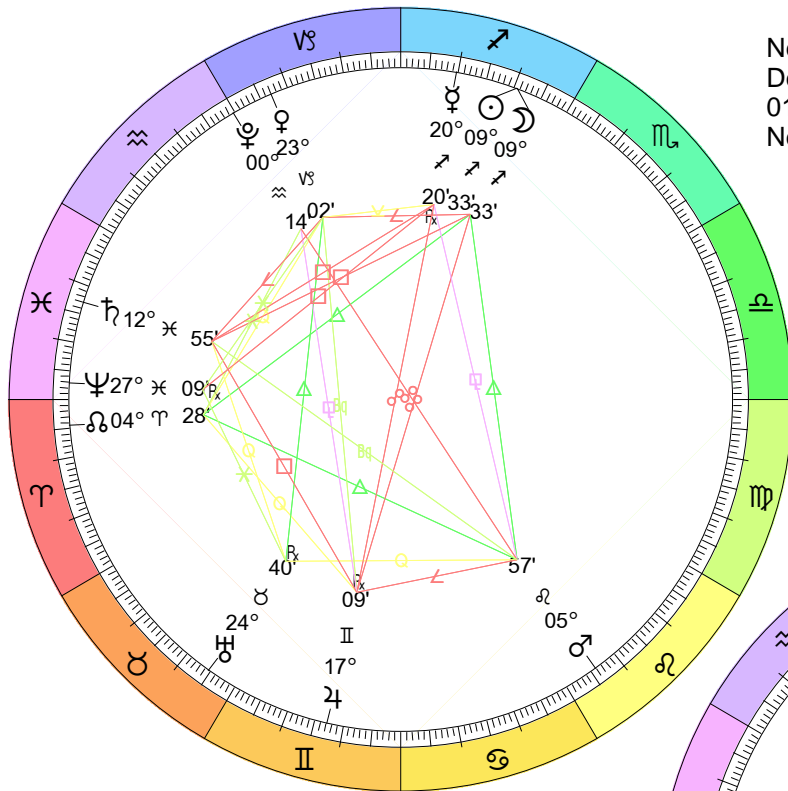

Full Moon (Honey Moon)
 May 23, 2024
 09:53:35 AM EDT
 New York, NY 074W00'23" 40N42'51"

New Moon
Jun 6, 2024
08:39:06 AM EDT
New York, NY 074W00'23" 40N42'51"

Full Moon (Buck Moon)
Jun 21, 2024
09:08:37 PM EDT
New York, NY 074W00'23" 40N42'51"

New Moon
 Aug 4, 2024
 07:13:26 AM EDT
 New York, NY 074W00'23" 40N42'51"

Full Moon (Blue Moon)
 Aug 19, 2024
 02:26:48 PM EDT
 New York, NY 074W00'23" 40N42'51"

New Moon
 Eclipse (Annular)
 Oct 2, 2024
 02:50:24 PM EDT
 New York, NY 074W00'23" 40N42'51"

Full Moon (Hunter's Moon)
 Oct 17, 2024
 07:27:40 AM EDT
 New York, NY 074W00'23" 40N42'51"

New Moon
Nov 1, 2024
08:47:41 AM EDT
New York, NY 074W00'23" 40N42'51"

Full Moon (Frost Moon)
Nov 15, 2024
04:29:51 PM EST
New York, NY 074W00'23" 40N42'51"

New Moon
 Dec 1, 2024
 01:22:40 AM EST
 New York, NY 074W00'23" 40N42'51"

Full Moon (Cold Moon)
 Dec 15, 2024
 04:02:20 AM EST
 New York, NY 074W00'23" 40N42'51"

New Moon
 Dec 30, 2024
 05:28:10 PM EST
 New York, NY 074W00'23" 40N42'51"