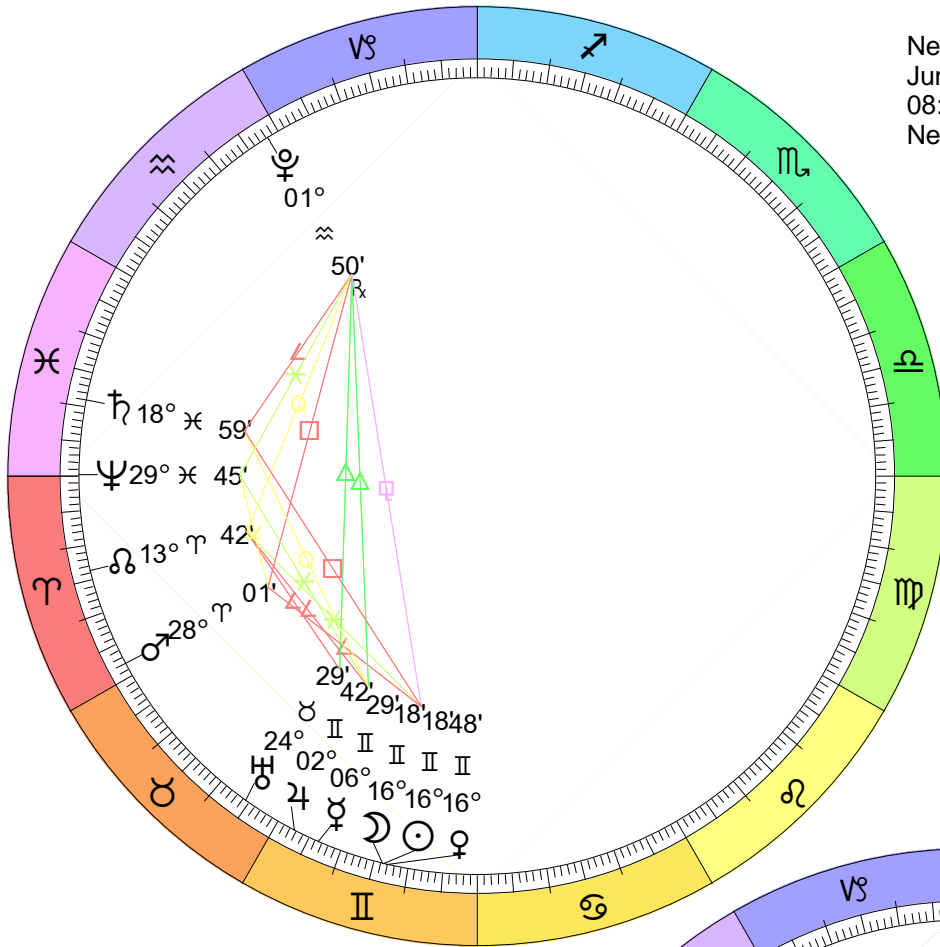

New Moon
 Jan 11, 2024
 06:57:53 AM EST
 New York, NY 074W00'23" 40N42'51"

Full Moon (Snow Moon)
 Jan 25, 2024
 12:55:02 PM EST
 New York, NY 074W00'23" 40N42'51"

Full Moon (Worm Moon)
Feb 24, 2024
07:30:46 AM EST
New York, NY 074W00'23" 40N42'51"

New Moon
 Mar 10, 2024
 05:00:12 AM EDT
 New York, NY 074W00'23" 40N42'51"

Full Moon (Egg Moon)
 Eclipse (Penumbral)
 Mar 25, 2024
 03:01:28 AM EDT
 New York, NY 074W00'23" 40N42'51"

New Moon
 May 7, 2024
 11:23:00 PM EDT
 New York, NY 074W00'23" 40N42'51"

Full Moon (Honey Moon)
 May 23, 2024
 09:53:35 AM EDT
 New York, NY 074W00'23" 40N42'51"

New Moon
Jun 6, 2024
08:39:06 AM EDT
New York, NY 074W00'23" 40N42'51"

Full Moon (Buck Moon)
Jun 21, 2024
09:08:37 PM EDT
New York, NY 074W00'23" 40N42'51"

New Moon
 Aug 4, 2024
 07:13:26 AM EDT
 New York, NY 074W00'23" 40N42'51"

Full Moon (Blue Moon)
 Aug 19, 2024
 02:26:48 PM EDT
 New York, NY 074W00'23" 40N42'51"

New Moon
 Eclipse (Annular)
 Oct 2, 2024
 02:50:24 PM EDT
 New York, NY 074W00'23" 40N42'51"