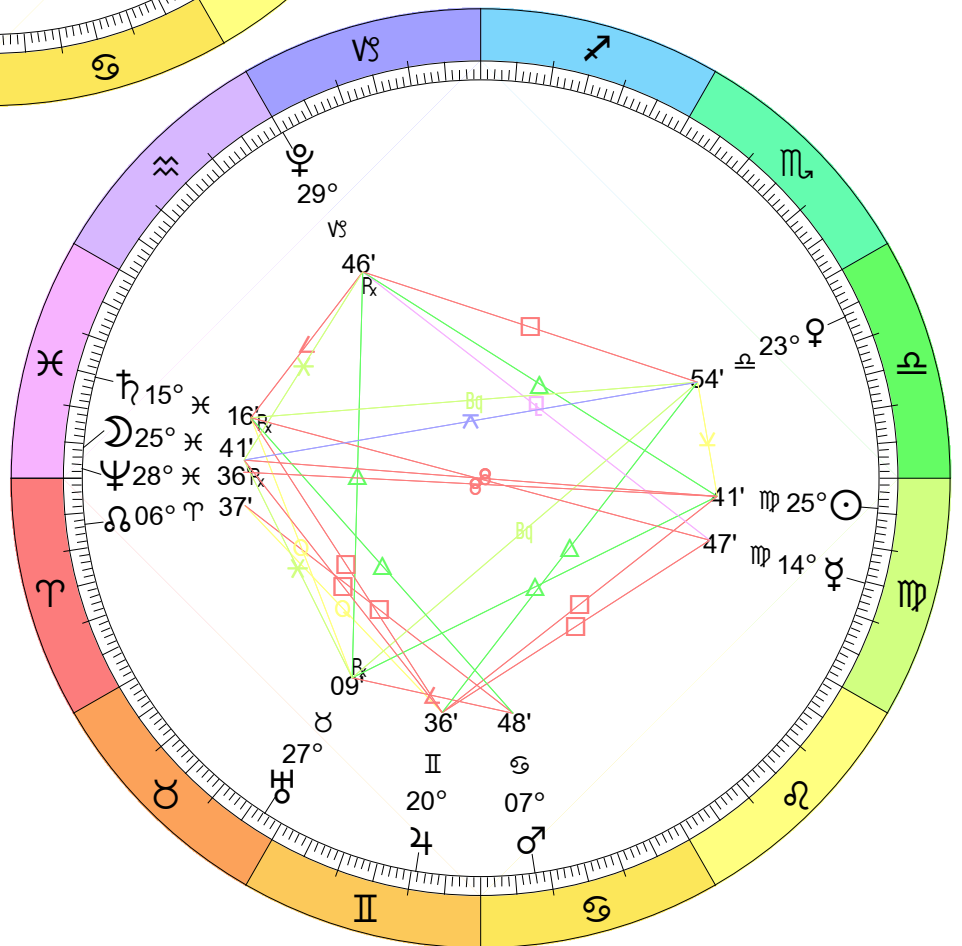

New Moon
 Jan 11, 2024
 06:57:53 AM EST
 New York, NY 074W00'23" 40N42'51"

Full Moon (Snow Moon)
 Jan 25, 2024
 12:55:02 PM EST
 New York, NY 074W00'23" 40N42'51"

Full Moon (Worm Moon)
Feb 24, 2024
07:30:46 AM EST
New York, NY 074W00'23" 40N42'51"

New Moon
 Mar 10, 2024
 05:00:12 AM EDT
 New York, NY 074W00'23" 40N42'51"

Full Moon (Egg Moon)
 Eclipse (Penumbral)
 Mar 25, 2024
 03:01:28 AM EDT
 New York, NY 074W00'23" 40N42'51"

New Moon
 May 7, 2024
 11:23:00 PM EDT
 New York, NY 074W00'23" 40N42'51"

Full Moon (Honey Moon)
 May 23, 2024
 09:53:35 AM EDT
 New York, NY 074W00'23" 40N42'51"

New Moon
Jun 6, 2024
08:39:06 AM EDT
New York, NY 074W00'23" 40N42'51"

Full Moon (Buck Moon)
Jun 21, 2024
09:08:37 PM EDT
New York, NY 074W00'23" 40N42'51"

New Moon
 Aug 4, 2024
 07:13:26 AM EDT
 New York, NY 074W00'23" 40N42'51"

Full Moon (Blue Moon)
 Aug 19, 2024
 02:26:48 PM EDT
 New York, NY 074W00'23" 40N42'51"

New Moon
 Eclipse (Annular)
 Oct 2, 2024
 02:50:24 PM EDT
 New York, NY 074W00'23" 40N42'51"