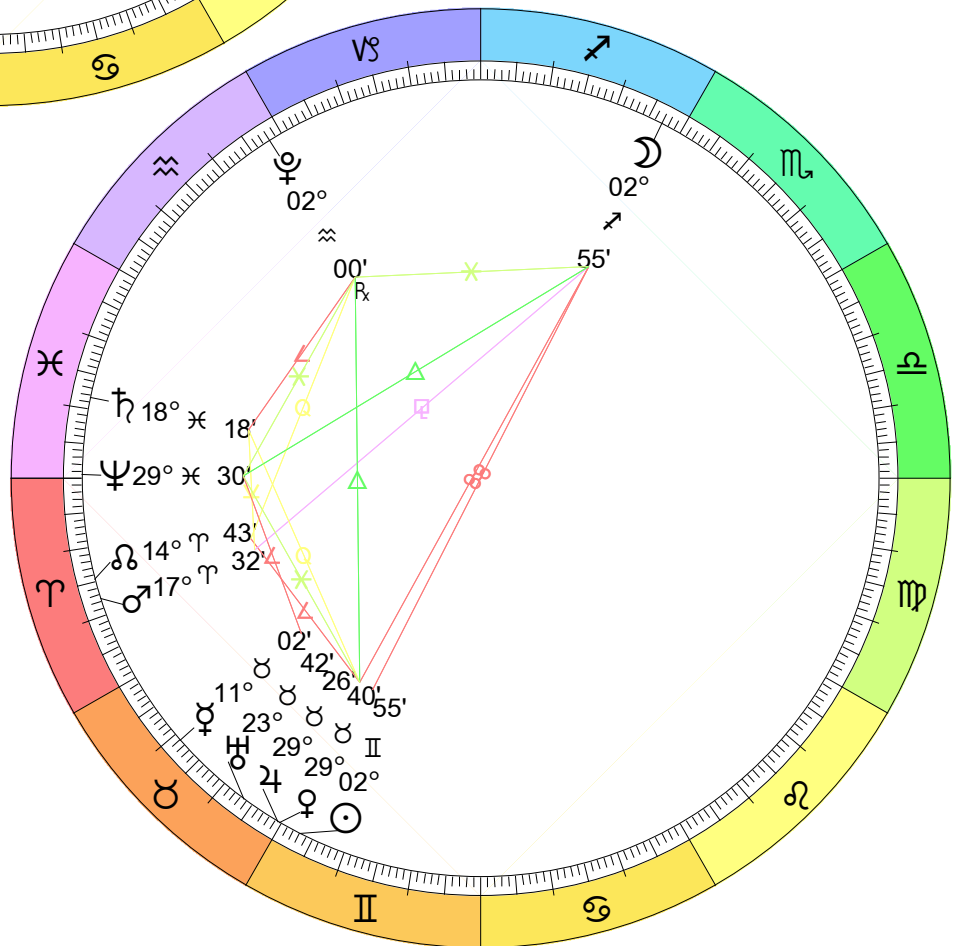

New Moon
 Jan 11, 2024
 06:57:53 AM EST
 New York, NY 074W00'23" 40N42'51"

Full Moon (Snow Moon)
 Jan 25, 2024
 12:55:02 PM EST
 New York, NY 074W00'23" 40N42'51"

Full Moon (Worm Moon)
Feb 24, 2024
07:30:46 AM EST
New York, NY 074W00'23" 40N42'51"

New Moon
 Mar 10, 2024
 05:00:12 AM EDT
 New York, NY 074W00'23" 40N42'51"

Full Moon (Egg Moon)
 Eclipse (Penumbral)
 Mar 25, 2024
 03:01:28 AM EDT
 New York, NY 074W00'23" 40N42'51"

New Moon
 May 7, 2024
 11:23:00 PM EDT
 New York, NY 074W00'23" 40N42'51"

Full Moon (Honey Moon)
 May 23, 2024
 09:53:35 AM EDT
 New York, NY 074W00'23" 40N42'51"

New Moon
Jun 6, 2024
08:39:06 AM EDT
New York, NY 074W00'23" 40N42'51"

Full Moon (Buck Moon)
Jun 21, 2024
09:08:37 PM EDT
New York, NY 074W00'23" 40N42'51"

New Moon
 Aug 4, 2024
 07:13:26 AM EDT
 New York, NY 074W00'23" 40N42'51"

Full Moon (Blue Moon)
 Aug 19, 2024
 02:26:48 PM EDT
 New York, NY 074W00'23" 40N42'51"

New Moon
 Eclipse (Annular)
 Oct 2, 2024
 02:50:24 PM EDT
 New York, NY 074W00'23" 40N42'51"