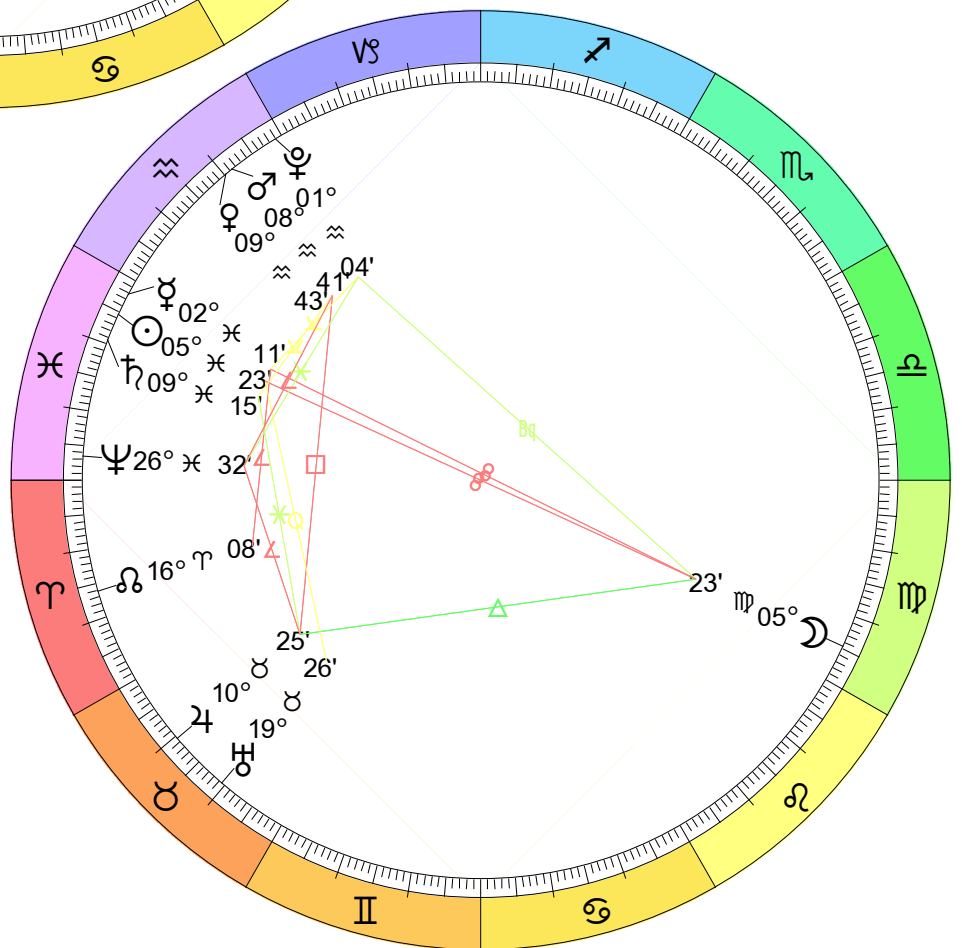

New Moon
 Jan 11, 2024
 06:57:53 AM EST
 New York, NY 074W00'23" 40N42'51"

Full Moon (Snow Moon)
 Jan 25, 2024
 12:55:02 PM EST
 New York, NY 074W00'23" 40N42'51"

Full Moon (Worm Moon)
Feb 24, 2024
07:30:46 AM EST
New York, NY 074W00'23" 40N42'51"

New Moon
 Mar 10, 2024
 05:00:12 AM EDT
 New York, NY 074W00'23" 40N42'51"

Full Moon (Egg Moon)
 Eclipse (Penumbral)
 Mar 25, 2024
 03:01:28 AM EDT
 New York, NY 074W00'23" 40N42'51"

New Moon
 May 7, 2024
 11:23:00 PM EDT
 New York, NY 074W00'23" 40N42'51"

New Moon
 Aug 4, 2024
 07:13:26 AM EDT
 New York, NY 074W00'23" 40N42'51"

Full Moon (Blue Moon)
 Aug 19, 2024
 02:26:48 PM EDT
 New York, NY 074W00'23" 40N42'51"

New Moon
 Eclipse (Annular)
 Oct 2, 2024
 02:50:24 PM EDT
 New York, NY 074W00'23" 40N42'51"

New Moon
 Dec 1, 2024
 01:22:40 AM EST
 New York, NY 074W00'23" 40N42'51"

Full Moon (Cold Moon)
 Dec 15, 2024
 04:02:20 AM EST
 New York, NY 074W00'23" 40N42'51"

New Moon
 Dec 30, 2024
 05:28:10 PM EST
 New York, NY 074W00'23" 40N42'51"