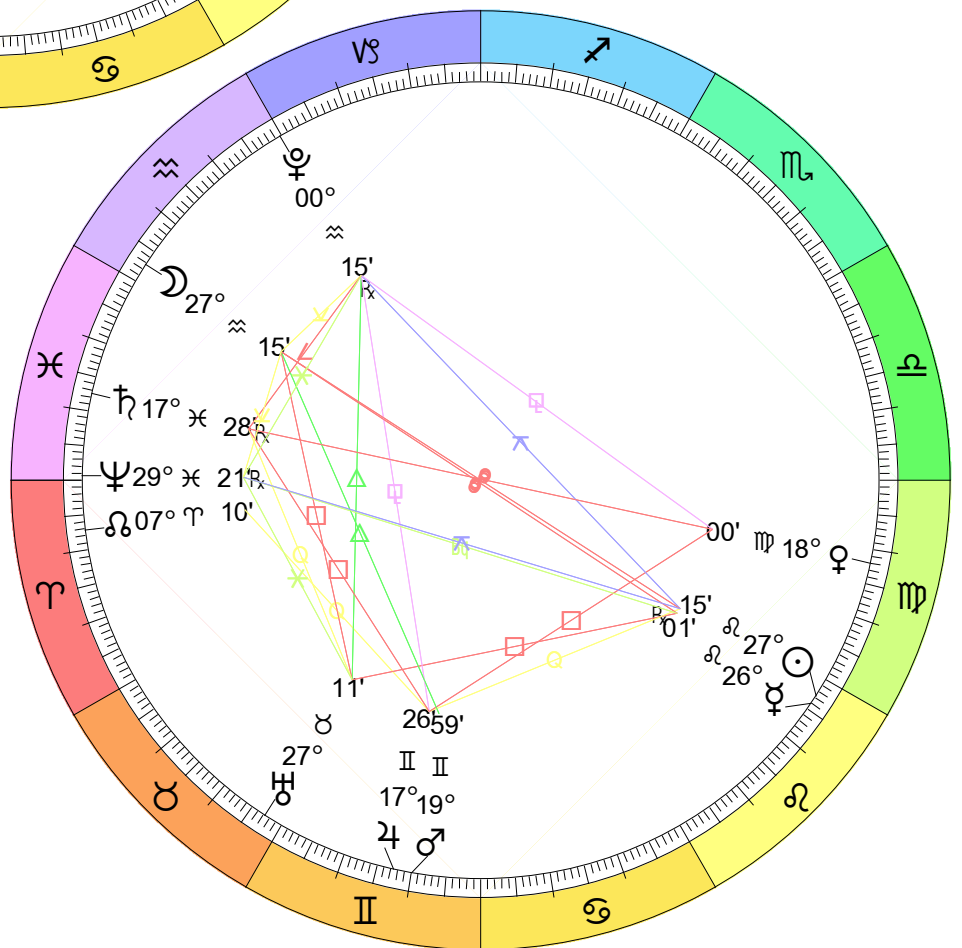

New Moon
 Jan 11, 2024
 06:57:53 AM EST
 New York, NY 074W00'23" 40N42'51"

Full Moon (Snow Moon)
 Jan 25, 2024
 12:55:02 PM EST
 New York, NY 074W00'23" 40N42'51"

Full Moon (Worm Moon)
Feb 24, 2024
07:30:46 AM EST
New York, NY 074W00'23" 40N42'51"

New Moon
 Mar 10, 2024
 05:00:12 AM EDT
 New York, NY 074W00'23" 40N42'51"

Full Moon (Egg Moon)
 Eclipse (Penumbral)
 Mar 25, 2024
 03:01:28 AM EDT
 New York, NY 074W00'23" 40N42'51"

New Moon
 May 7, 2024
 11:23:00 PM EDT
 New York, NY 074W00'23" 40N42'51"

Full Moon (Honey Moon)
 May 23, 2024
 09:53:35 AM EDT
 New York, NY 074W00'23" 40N42'51"

New Moon
Jun 6, 2024
08:39:06 AM EDT
New York, NY 074W00'23" 40N42'51"

Full Moon (Buck Moon)
Jun 21, 2024
09:08:37 PM EDT
New York, NY 074W00'23" 40N42'51"

New Moon
 Aug 4, 2024
 07:13:26 AM EDT
 New York, NY 074W00'23" 40N42'51"

Full Moon (Blue Moon)
 Aug 19, 2024
 02:26:48 PM EDT
 New York, NY 074W00'23" 40N42'51"

New Moon
 Eclipse (Annular)
 Oct 2, 2024
 02:50:24 PM EDT
 New York, NY 074W00'23" 40N42'51"