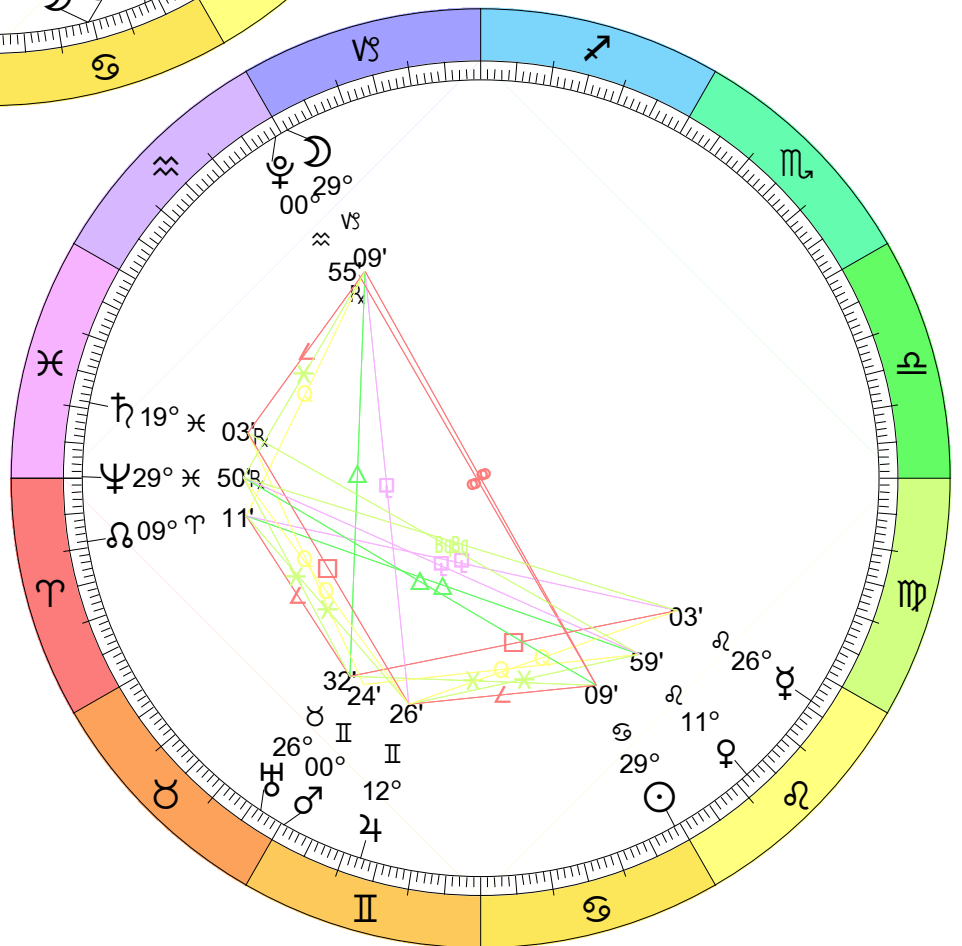

New Moon
 Jan 11, 2024
 06:57:53 AM EST
 New York, NY 074W00'23" 40N42'51"

Full Moon (Snow Moon)
 Jan 25, 2024
 12:55:02 PM EST
 New York, NY 074W00'23" 40N42'51"

Full Moon (Worm Moon)
Feb 24, 2024
07:30:46 AM EST
New York, NY 074W00'23" 40N42'51"

New Moon
 Mar 10, 2024
 05:00:12 AM EDT
 New York, NY 074W00'23" 40N42'51"

Full Moon (Egg Moon)
 Eclipse (Penumbral)
 Mar 25, 2024
 03:01:28 AM EDT
 New York, NY 074W00'23" 40N42'51"

New Moon
 May 7, 2024
 11:23:00 PM EDT
 New York, NY 074W00'23" 40N42'51"

Full Moon (Honey Moon)
 May 23, 2024
 09:53:35 AM EDT
 New York, NY 074W00'23" 40N42'51"

New Moon
Jun 6, 2024
08:39:06 AM EDT
New York, NY 074W00'23" 40N42'51"

Full Moon (Buck Moon)
Jun 21, 2024
09:08:37 PM EDT
New York, NY 074W00'23" 40N42'51"

New Moon
 Aug 4, 2024
 07:13:26 AM EDT
 New York, NY 074W00'23" 40N42'51"

Full Moon (Blue Moon)
 Aug 19, 2024
 02:26:48 PM EDT
 New York, NY 074W00'23" 40N42'51"

New Moon
 Eclipse (Annular)
 Oct 2, 2024
 02:50:24 PM EDT
 New York, NY 074W00'23" 40N42'51"