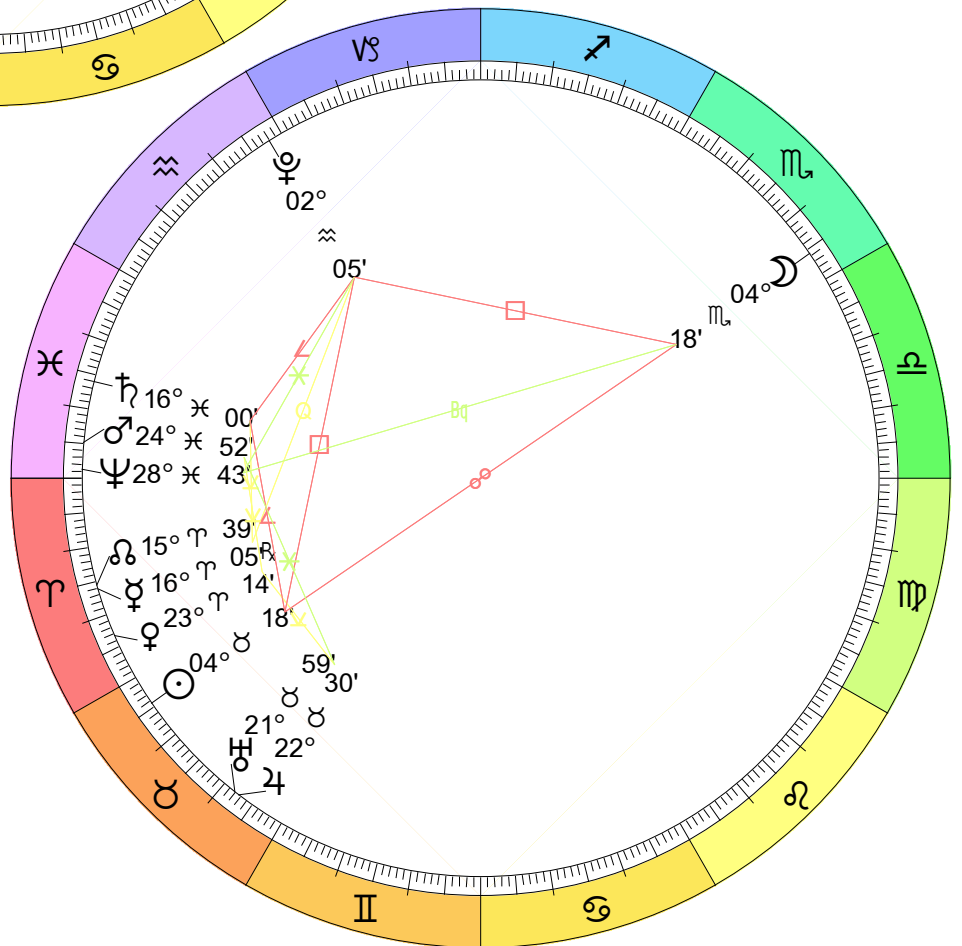

New Moon
 Jan 11, 2024
 06:57:53 AM EST
 New York, NY 074W00'23" 40N42'51"

Full Moon (Snow Moon)
 Jan 25, 2024
 12:55:02 PM EST
 New York, NY 074W00'23" 40N42'51"

Full Moon (Worm Moon)
Feb 24, 2024
07:30:46 AM EST
New York, NY 074W00'23" 40N42'51"

New Moon
 Mar 10, 2024
 05:00:12 AM EDT
 New York, NY 074W00'23" 40N42'51"

Full Moon (Egg Moon)
 Eclipse (Penumbral)
 Mar 25, 2024
 03:01:28 AM EDT
 New York, NY 074W00'23" 40N42'51"

New Moon
 May 7, 2024
 11:23:00 PM EDT
 New York, NY 074W00'23" 40N42'51"

Full Moon (Honey Moon)
 May 23, 2024
 09:53:35 AM EDT
 New York, NY 074W00'23" 40N42'51"

New Moon
Jun 6, 2024
08:39:06 AM EDT
New York, NY 074W00'23" 40N42'51"

Full Moon (Buck Moon)
Jun 21, 2024
09:08:37 PM EDT
New York, NY 074W00'23" 40N42'51"

New Moon
 Aug 4, 2024
 07:13:26 AM EDT
 New York, NY 074W00'23" 40N42'51"

Full Moon (Blue Moon)
 Aug 19, 2024
 02:26:48 PM EDT
 New York, NY 074W00'23" 40N42'51"

New Moon
 Eclipse (Annular)
 Oct 2, 2024
 02:50:24 PM EDT
 New York, NY 074W00'23" 40N42'51"