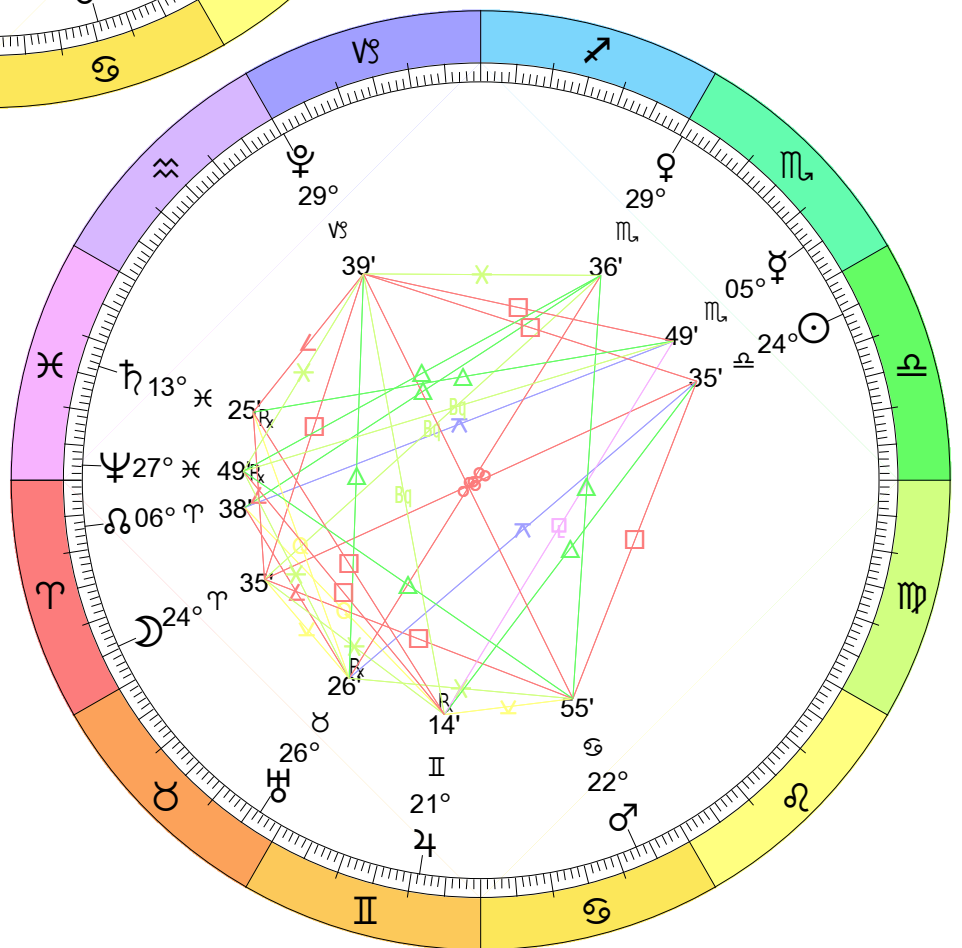

New Moon
 Mar 10, 2024
 05:00:12 AM EDT
 New York, NY 074W00'23" 40N42'51"

Full Moon (Egg Moon)
 Eclipse (Penumbral)
 Mar 25, 2024
 03:01:28 AM EDT
 New York, NY 074W00'23" 40N42'51"

New Moon
 May 7, 2024
 11:23:00 PM EDT
 New York, NY 074W00'23" 40N42'51"

New Moon
 Aug 4, 2024
 07:13:26 AM EDT
 New York, NY 074W00'23" 40N42'51"

Full Moon (Blue Moon)
 Aug 19, 2024
 02:26:48 PM EDT
 New York, NY 074W00'23" 40N42'51"

New Moon
 Eclipse (Annular)
 Oct 2, 2024
 02:50:24 PM EDT
 New York, NY 074W00'23" 40N42'51"

Full Moon (Hunter's Moon)
 Oct 17, 2024
 07:27:40 AM EDT
 New York, NY 074W00'23" 40N42'51"

New Moon
Nov 1, 2024
08:47:41 AM EDT
New York, NY 074W00'23" 40N42'51"

Full Moon (Frost Moon)
Nov 15, 2024
04:29:51 PM EST
New York, NY 074W00'23" 40N42'51"

New Moon
 Dec 1, 2024
 01:22:40 AM EST
 New York, NY 074W00'23" 40N42'51"

Full Moon (Cold Moon)
 Dec 15, 2024
 04:02:20 AM EST
 New York, NY 074W00'23" 40N42'51"

New Moon
 Dec 30, 2024
 05:28:10 PM EST
 New York, NY 074W00'23" 40N42'51"