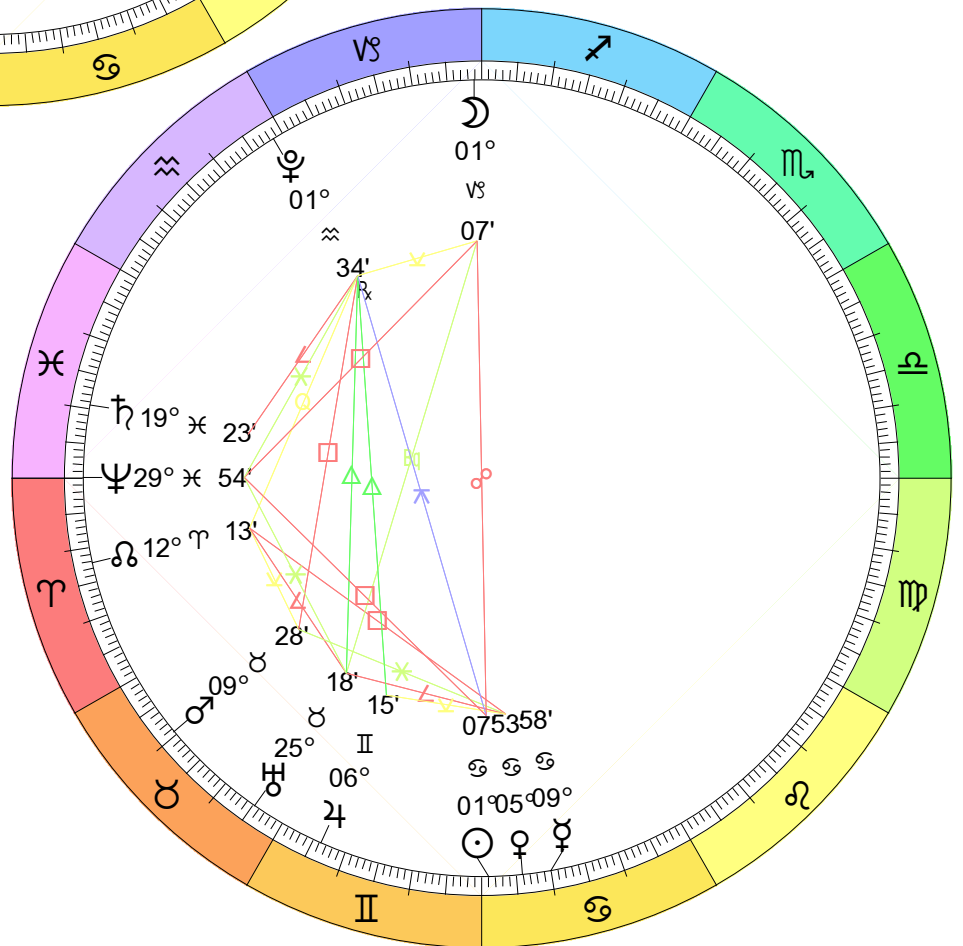

New Moon
 Jan 11, 2024
 06:57:53 AM EST
 New York, NY 074W00'23" 40N42'51"

Full Moon (Snow Moon)
 Jan 25, 2024
 12:55:02 PM EST
 New York, NY 074W00'23" 40N42'51"

Full Moon (Worm Moon)
Feb 24, 2024
07:30:46 AM EST
New York, NY 074W00'23" 40N42'51"

New Moon
 Mar 10, 2024
 05:00:12 AM EDT
 New York, NY 074W00'23" 40N42'51"

Full Moon (Egg Moon)
 Eclipse (Penumbral)
 Mar 25, 2024
 03:01:28 AM EDT
 New York, NY 074W00'23" 40N42'51"

New Moon
 May 7, 2024
 11:23:00 PM EDT
 New York, NY 074W00'23" 40N42'51"

Full Moon (Honey Moon)
 May 23, 2024
 09:53:35 AM EDT
 New York, NY 074W00'23" 40N42'51"

New Moon
Jun 6, 2024
08:39:06 AM EDT
New York, NY 074W00'23" 40N42'51"

Full Moon (Buck Moon)
Jun 21, 2024
09:08:37 PM EDT
New York, NY 074W00'23" 40N42'51"

New Moon
 Aug 4, 2024
 07:13:26 AM EDT
 New York, NY 074W00'23" 40N42'51"

Full Moon (Blue Moon)
 Aug 19, 2024
 02:26:48 PM EDT
 New York, NY 074W00'23" 40N42'51"

New Moon
 Eclipse (Annular)
 Oct 2, 2024
 02:50:24 PM EDT
 New York, NY 074W00'23" 40N42'51"