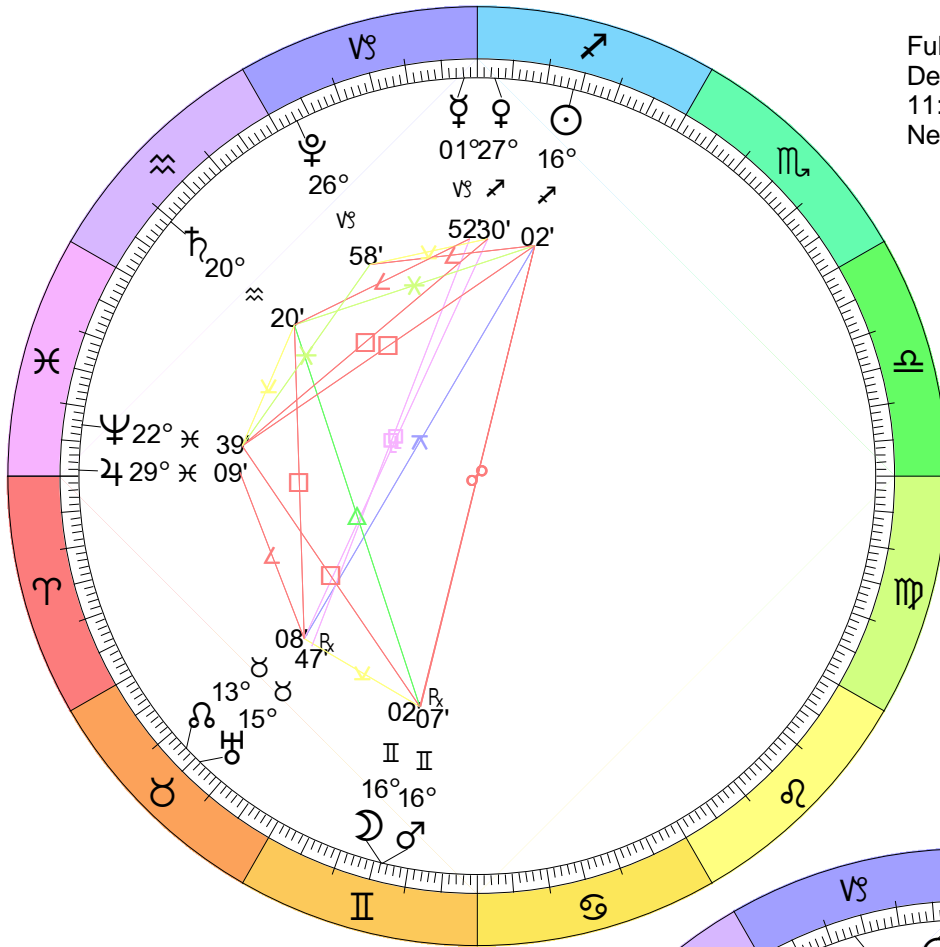

Lunation Charts for June 2022

Full Moon (Honey Moon)  
 Jun 14, 2022  
 07:52:26 AM EDT  
 New York, NY 074W00'23" 40N42'51"

New Moon  
 Jun 28, 2022  
 10:53:46 PM EDT  
 New York, NY 074W00'23" 40N42'51"

# Lunation Charts for September 2022

Full Moon (Harvest Moon)  
 Sep 10, 2022  
 06:00:11 AM EDT  
 New York, NY 074W00'23" 40N42'51"

New Moon  
 Sep 25, 2022  
 05:55:43 PM EDT  
 New York, NY 074W00'23" 40N42'51"

Lunation Charts for October 2022

Full Moon (Hunter's Moon)  
 Oct 9, 2022  
 04:55:29 PM EDT  
 New York, NY 074W00'23" 40N42'51"

New Moon  
 Oct 25, 2022  
 06:49:40 AM EDT  
 New York, NY 074W00'23" 40N42'51"

Lunation Charts for November 2022

Lunation Charts for December 2022

Full Moon (Cold Moon)  
 Dec 7, 2022  
 11:09:29 PM EST  
 New York, NY 074W00'23" 40N42'51"

New Moon  
 Dec 23, 2022  
 05:17:59 AM EST  
 New York, NY 074W00'23" 40N42'51"