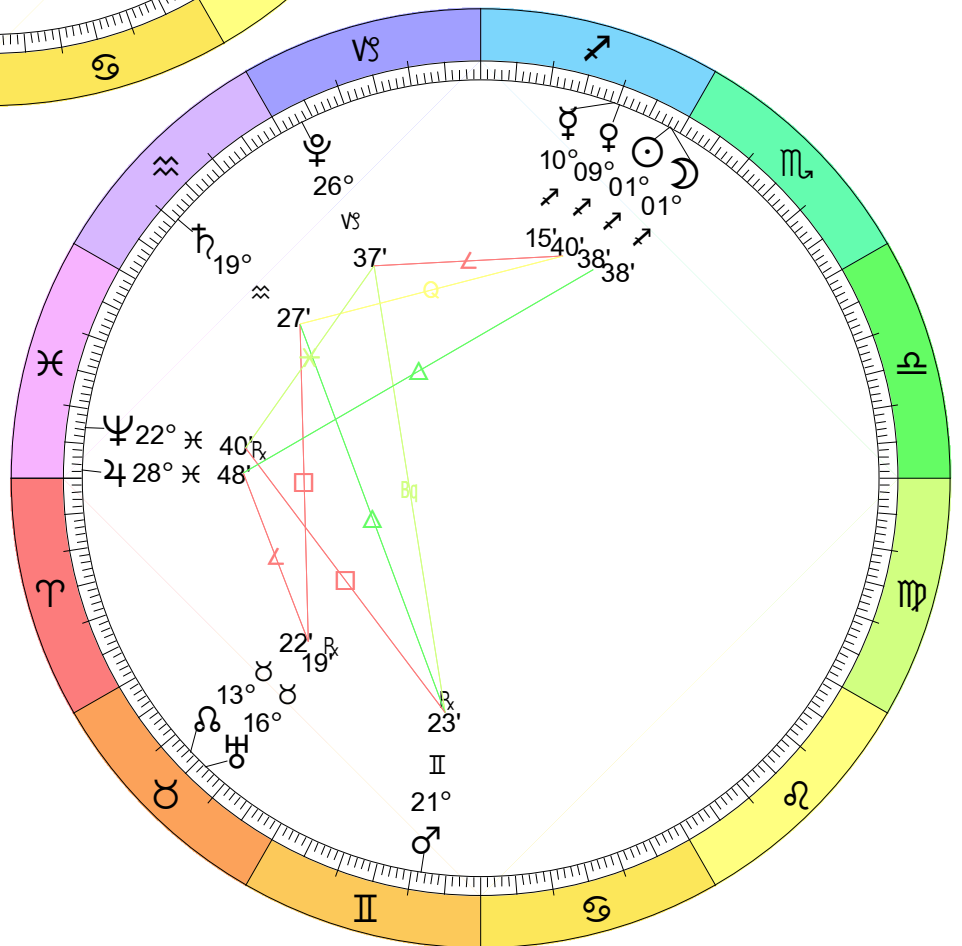

# Lunation Charts for August 2022

Full Moon (Sturgeon Moon)  
 Aug 11, 2022  
 09:36:53 PM EDT  
 New York, NY 074W00'23" 40N42'51"

New Moon  
 Aug 27, 2022  
 04:17:30 AM EDT  
 New York, NY 074W00'23" 40N42'51"

# Lunation Charts for September 2022

Full Moon (Harvest Moon)  
 Sep 10, 2022  
 06:00:11 AM EDT  
 New York, NY 074W00'23" 40N42'51"

New Moon  
 Sep 25, 2022  
 05:55:43 PM EDT  
 New York, NY 074W00'23" 40N42'51"

Lunation Charts for October 2022

Full Moon (Hunter's Moon)  
 Oct 9, 2022  
 04:55:29 PM EDT  
 New York, NY 074W00'23" 40N42'51"

New Moon  
 Oct 25, 2022  
 06:49:40 AM EDT  
 New York, NY 074W00'23" 40N42'51"

Lunation Charts for November 2022

Lunation Charts for December 2022

Full Moon (Cold Moon)  
 Dec 7, 2022  
 11:09:29 PM EST  
 New York, NY 074W00'23" 40N42'51"

New Moon  
 Dec 23, 2022  
 05:17:59 AM EST  
 New York, NY 074W00'23" 40N42'51"