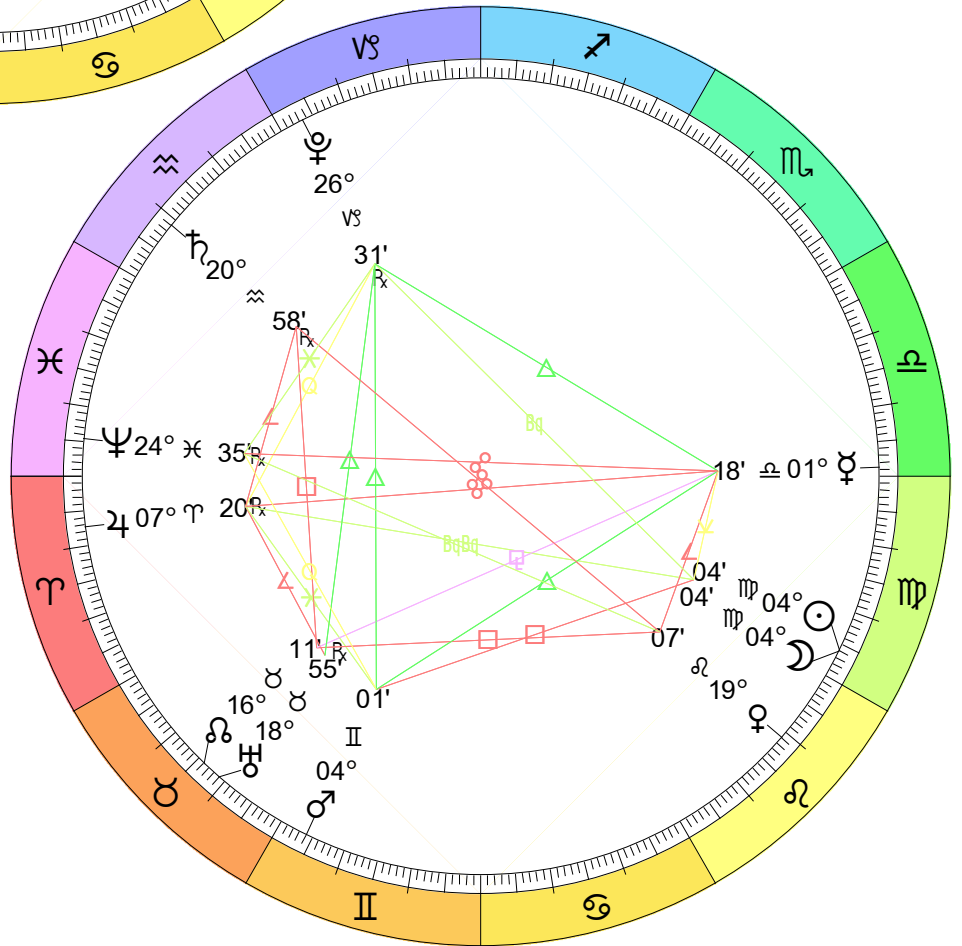

Lunation Charts for June 2022

Full Moon (Honey Moon)  
 Jun 14, 2022  
 07:52:26 AM EDT  
 New York, NY 074W00'23" 40N42'51"

New Moon  
 Jun 28, 2022  
 10:53:46 PM EDT  
 New York, NY 074W00'23" 40N42'51"

# Lunation Charts for July 2022

Full Moon (Buck Moon)  
 Jul 13, 2022  
 02:38:01 PM EDT  
 New York, NY 074W00'23" 40N42'51"

New Moon  
 Jul 28, 2022  
 01:55:44 PM EDT  
 New York, NY 074W00'23" 40N42'51"

# Lunation Charts for August 2022

Full Moon (Sturgeon Moon)  
 Aug 11, 2022  
 09:36:53 PM EDT  
 New York, NY 074W00'23" 40N42'51"

New Moon  
 Aug 27, 2022  
 04:17:30 AM EDT  
 New York, NY 074W00'23" 40N42'51"

# Lunation Charts for September 2022

Full Moon (Harvest Moon)  
 Sep 10, 2022  
 06:00:11 AM EDT  
 New York, NY 074W00'23" 40N42'51"

New Moon  
 Sep 25, 2022  
 05:55:43 PM EDT  
 New York, NY 074W00'23" 40N42'51"