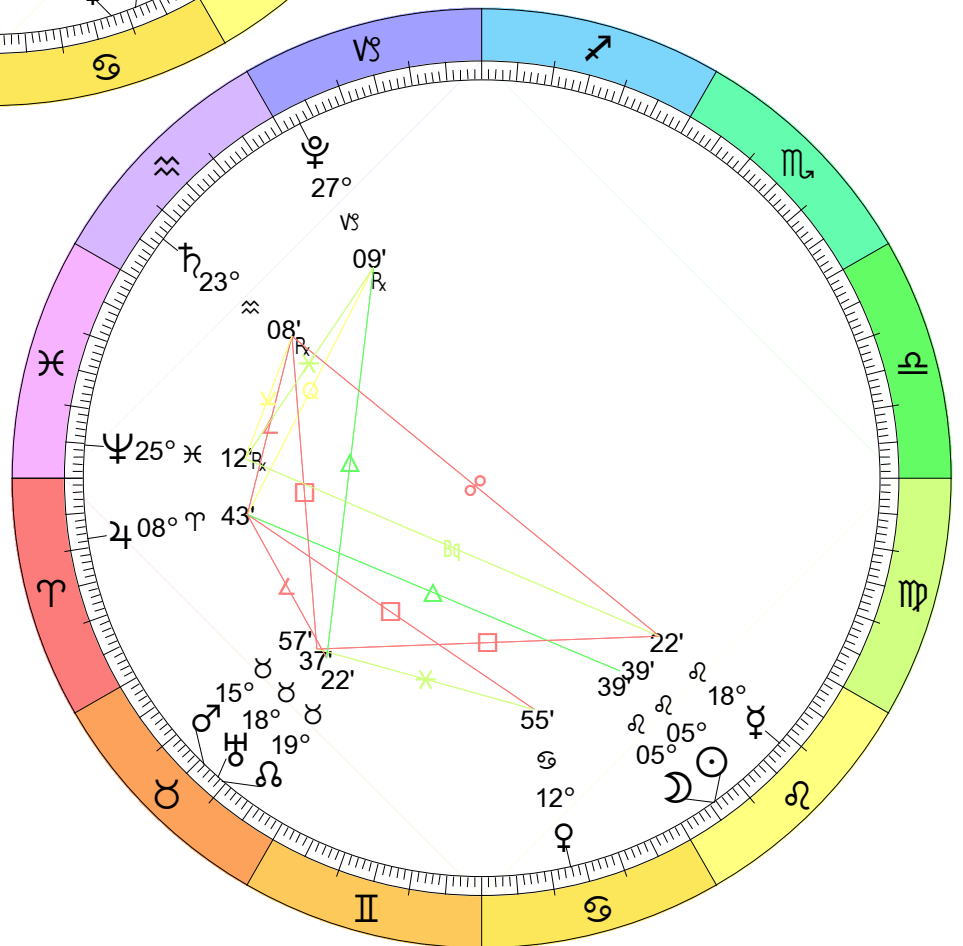

Lunation Charts for June 2022

Full Moon (Honey Moon)  
 Jun 14, 2022  
 07:52:26 AM EDT  
 New York, NY 074W00'23" 40N42'51"

New Moon  
 Jun 28, 2022  
 10:53:46 PM EDT  
 New York, NY 074W00'23" 40N42'51"

# Lunation Charts for July 2022

Full Moon (Buck Moon)  
 Jul 13, 2022  
 02:38:01 PM EDT  
 New York, NY 074W00'23" 40N42'51"

New Moon  
 Jul 28, 2022  
 01:55:44 PM EDT  
 New York, NY 074W00'23" 40N42'51"

# Lunation Charts for August 2022

Full Moon (Sturgeon Moon)  
 Aug 11, 2022  
 09:36:53 PM EDT  
 New York, NY 074W00'23" 40N42'51"

New Moon  
 Aug 27, 2022  
 04:17:30 AM EDT  
 New York, NY 074W00'23" 40N42'51"

# Lunation Charts for September 2022

Full Moon (Harvest Moon)  
 Sep 10, 2022  
 06:00:11 AM EDT  
 New York, NY 074W00'23" 40N42'51"

New Moon  
 Sep 25, 2022  
 05:55:43 PM EDT  
 New York, NY 074W00'23" 40N42'51"