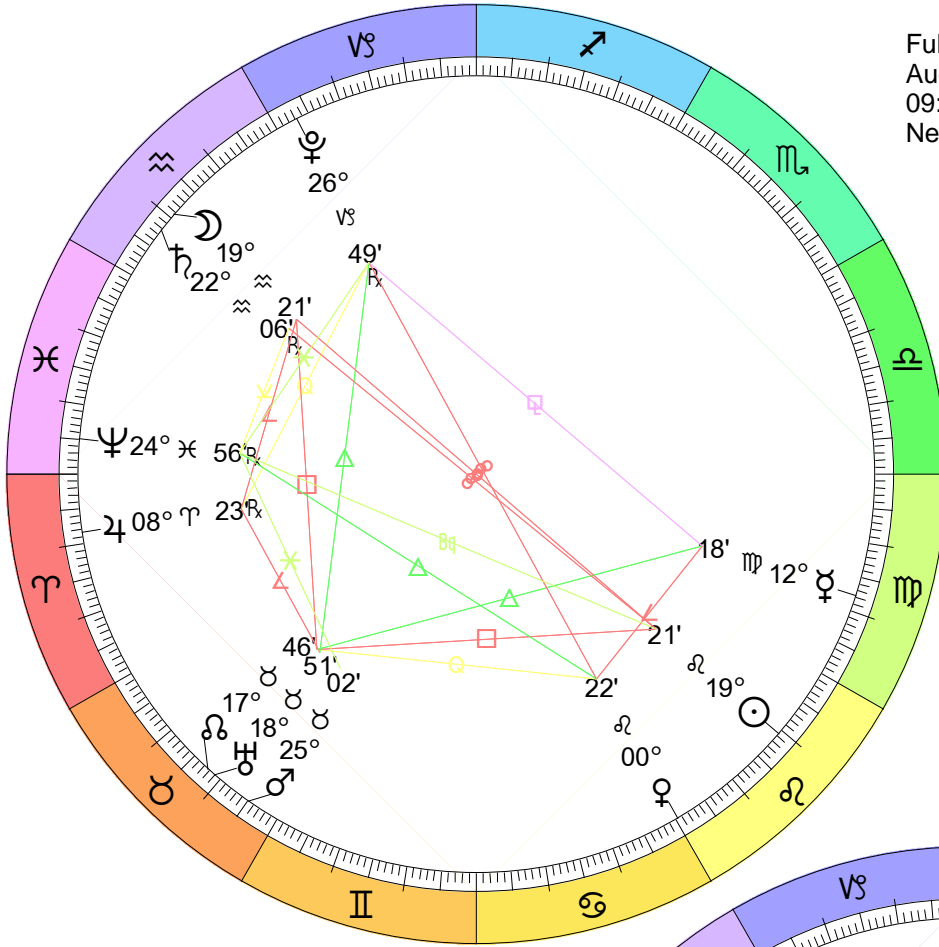

Lunation Charts for June 2022

Full Moon (Honey Moon)  
 Jun 14, 2022  
 07:52:26 AM EDT  
 New York, NY 074W00'23" 40N42'51"

New Moon  
 Jun 28, 2022  
 10:53:46 PM EDT  
 New York, NY 074W00'23" 40N42'51"

# Lunation Charts for July 2022

Full Moon (Buck Moon)  
 Jul 13, 2022  
 02:38:01 PM EDT  
 New York, NY 074W00'23" 40N42'51"

New Moon  
 Jul 28, 2022  
 01:55:44 PM EDT  
 New York, NY 074W00'23" 40N42'51"

# Lunation Charts for August 2022

Full Moon (Sturgeon Moon)  
 Aug 11, 2022  
 09:36:53 PM EDT  
 New York, NY 074W00'23" 40N42'51"

New Moon  
 Aug 27, 2022  
 04:17:30 AM EDT  
 New York, NY 074W00'23" 40N42'51"

# Lunation Charts for September 2022

Full Moon (Harvest Moon)  
 Sep 10, 2022  
 06:00:11 AM EDT  
 New York, NY 074W00'23" 40N42'51"

New Moon  
 Sep 25, 2022  
 05:55:43 PM EDT  
 New York, NY 074W00'23" 40N42'51"