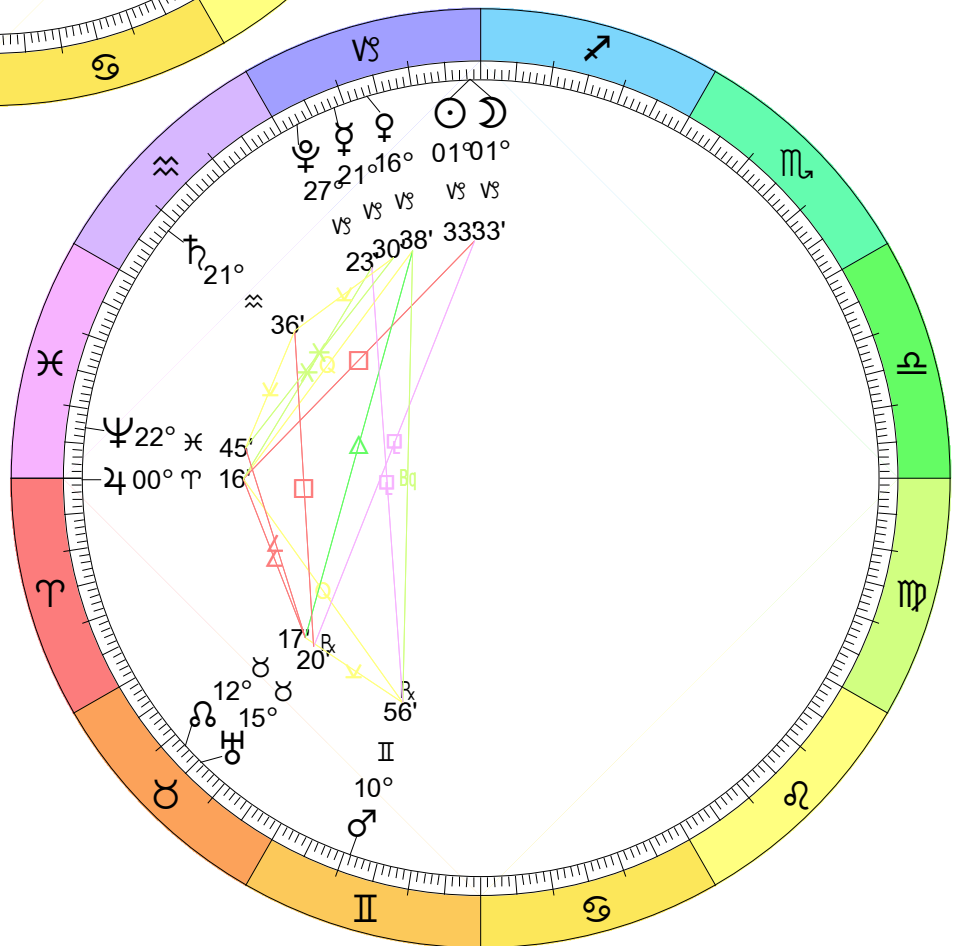

Lunation Charts for June 2022

Full Moon (Honey Moon)  
 Jun 14, 2022  
 07:52:26 AM EDT  
 New York, NY 074W00'23" 40N42'51"

New Moon  
 Jun 28, 2022  
 10:53:46 PM EDT  
 New York, NY 074W00'23" 40N42'51"

# Lunation Charts for September 2022

Full Moon (Harvest Moon)  
 Sep 10, 2022  
 06:00:11 AM EDT  
 New York, NY 074W00'23" 40N42'51"

New Moon  
 Sep 25, 2022  
 05:55:43 PM EDT  
 New York, NY 074W00'23" 40N42'51"

Lunation Charts for October 2022

Full Moon (Hunter's Moon)  
 Oct 9, 2022  
 04:55:29 PM EDT  
 New York, NY 074W00'23" 40N42'51"

New Moon  
 Oct 25, 2022  
 06:49:40 AM EDT  
 New York, NY 074W00'23" 40N42'51"

Lunation Charts for November 2022

Lunation Charts for December 2022

Full Moon (Cold Moon)  
 Dec 7, 2022  
 11:09:29 PM EST  
 New York, NY 074W00'23" 40N42'51"

New Moon  
 Dec 23, 2022  
 05:17:59 AM EST  
 New York, NY 074W00'23" 40N42'51"