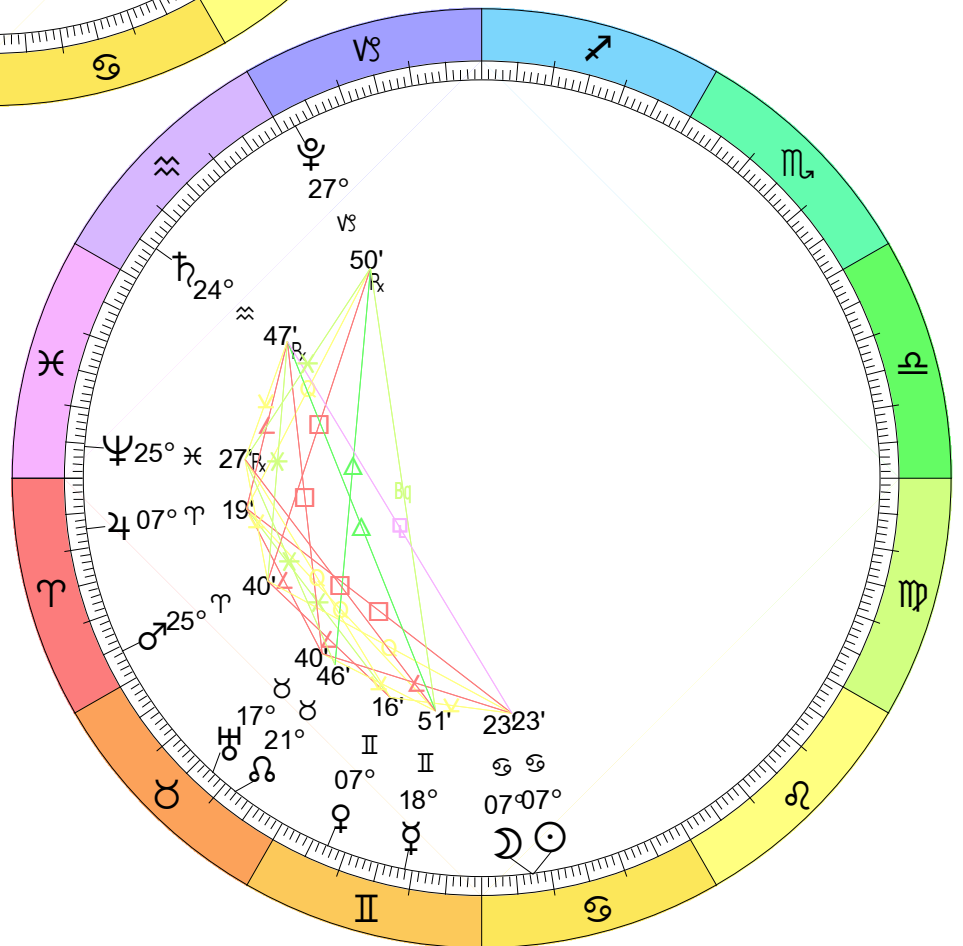

Lunation Charts for June 2022

Full Moon (Honey Moon)  
 Jun 14, 2022  
 07:52:26 AM EDT  
 New York, NY 074W00'23" 40N42'51"

New Moon  
 Jun 28, 2022  
 10:53:46 PM EDT  
 New York, NY 074W00'23" 40N42'51"

# Lunation Charts for July 2022

Full Moon (Buck Moon)  
 Jul 13, 2022  
 02:38:01 PM EDT  
 New York, NY 074W00'23" 40N42'51"

New Moon  
 Jul 28, 2022  
 01:55:44 PM EDT  
 New York, NY 074W00'23" 40N42'51"

# Lunation Charts for August 2022

Full Moon (Sturgeon Moon)  
 Aug 11, 2022  
 09:36:53 PM EDT  
 New York, NY 074W00'23" 40N42'51"

New Moon  
 Aug 27, 2022  
 04:17:30 AM EDT  
 New York, NY 074W00'23" 40N42'51"

# Lunation Charts for September 2022

Full Moon (Harvest Moon)  
 Sep 10, 2022  
 06:00:11 AM EDT  
 New York, NY 074W00'23" 40N42'51"

New Moon  
 Sep 25, 2022  
 05:55:43 PM EDT  
 New York, NY 074W00'23" 40N42'51"