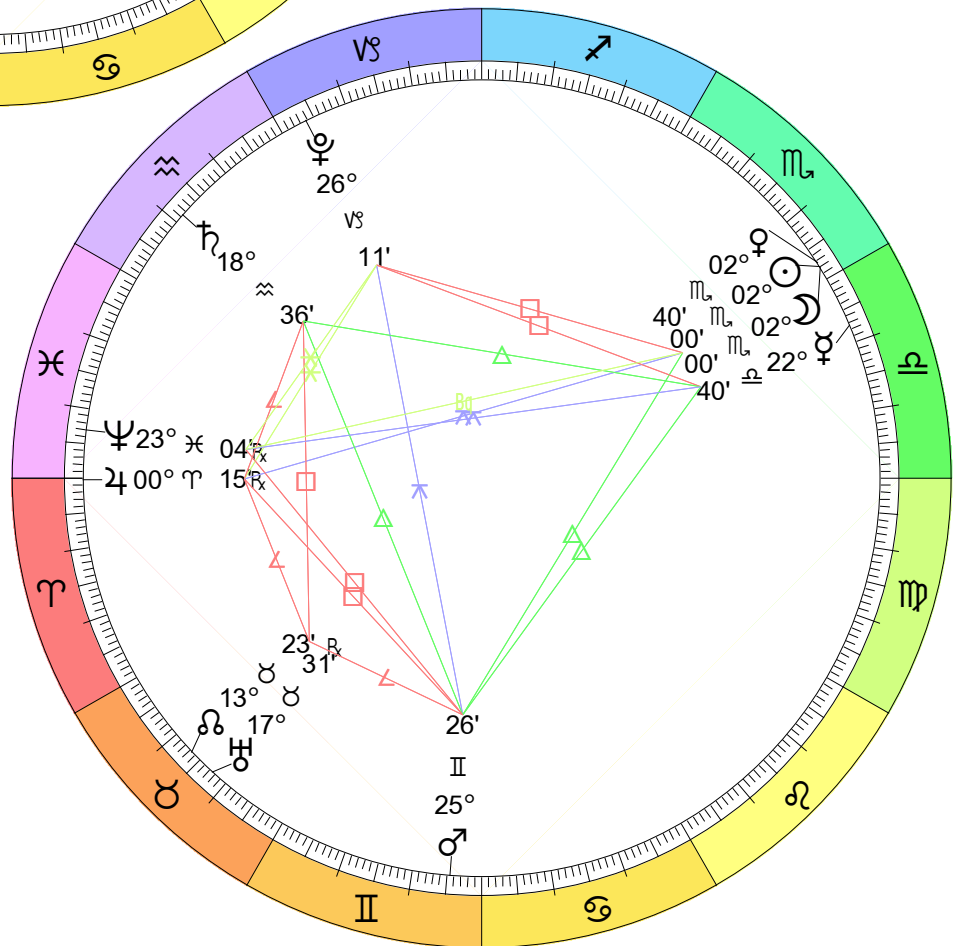

# Lunation Charts for August 2022

Full Moon (Sturgeon Moon)  
 Aug 11, 2022  
 09:36:53 PM EDT  
 New York, NY 074W00'23" 40N42'51"

New Moon  
 Aug 27, 2022  
 04:17:30 AM EDT  
 New York, NY 074W00'23" 40N42'51"

# Lunation Charts for September 2022

Full Moon (Harvest Moon)  
 Sep 10, 2022  
 06:00:11 AM EDT  
 New York, NY 074W00'23" 40N42'51"

New Moon  
 Sep 25, 2022  
 05:55:43 PM EDT  
 New York, NY 074W00'23" 40N42'51"

Lunation Charts for October 2022

Full Moon (Hunter's Moon)  
 Oct 9, 2022  
 04:55:29 PM EDT  
 New York, NY 074W00'23" 40N42'51"

New Moon  
 Oct 25, 2022  
 06:49:40 AM EDT  
 New York, NY 074W00'23" 40N42'51"

Lunation Charts for November 2022

Lunation Charts for December 2022

Full Moon (Cold Moon)  
 Dec 7, 2022  
 11:09:29 PM EST  
 New York, NY 074W00'23" 40N42'51"

New Moon  
 Dec 23, 2022  
 05:17:59 AM EST  
 New York, NY 074W00'23" 40N42'51"