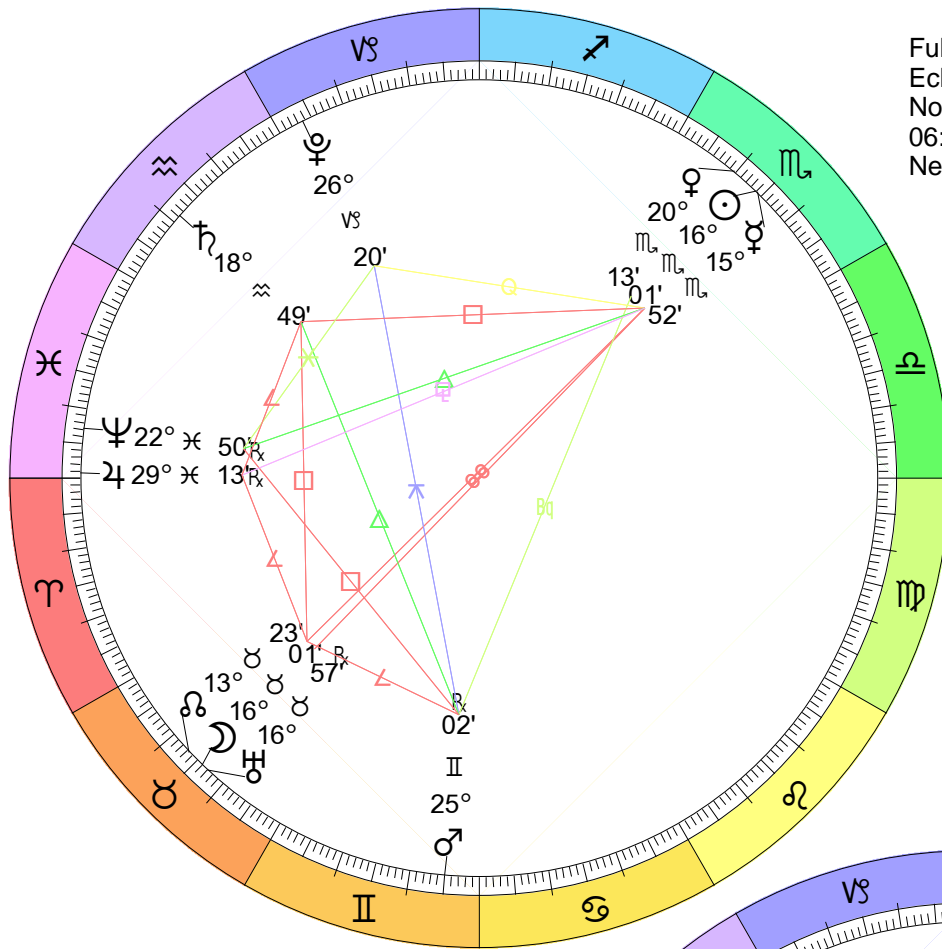

# Lunation Charts for August 2022

Full Moon (Sturgeon Moon)  
 Aug 11, 2022  
 09:36:53 PM EDT  
 New York, NY 074W00'23" 40N42'51"

New Moon  
 Aug 27, 2022  
 04:17:30 AM EDT  
 New York, NY 074W00'23" 40N42'51"

# Lunation Charts for September 2022

Full Moon (Harvest Moon)  
 Sep 10, 2022  
 06:00:11 AM EDT  
 New York, NY 074W00'23" 40N42'51"

New Moon  
 Sep 25, 2022  
 05:55:43 PM EDT  
 New York, NY 074W00'23" 40N42'51"

Lunation Charts for October 2022

Full Moon (Hunter's Moon)  
 Oct 9, 2022  
 04:55:29 PM EDT  
 New York, NY 074W00'23" 40N42'51"

New Moon  
 Oct 25, 2022  
 06:49:40 AM EDT  
 New York, NY 074W00'23" 40N42'51"

Lunation Charts for November 2022

Lunation Charts for December 2022

Full Moon (Cold Moon)  
 Dec 7, 2022  
 11:09:29 PM EST  
 New York, NY 074W00'23" 40N42'51"

New Moon  
 Dec 23, 2022  
 05:17:59 AM EST  
 New York, NY 074W00'23" 40N42'51"