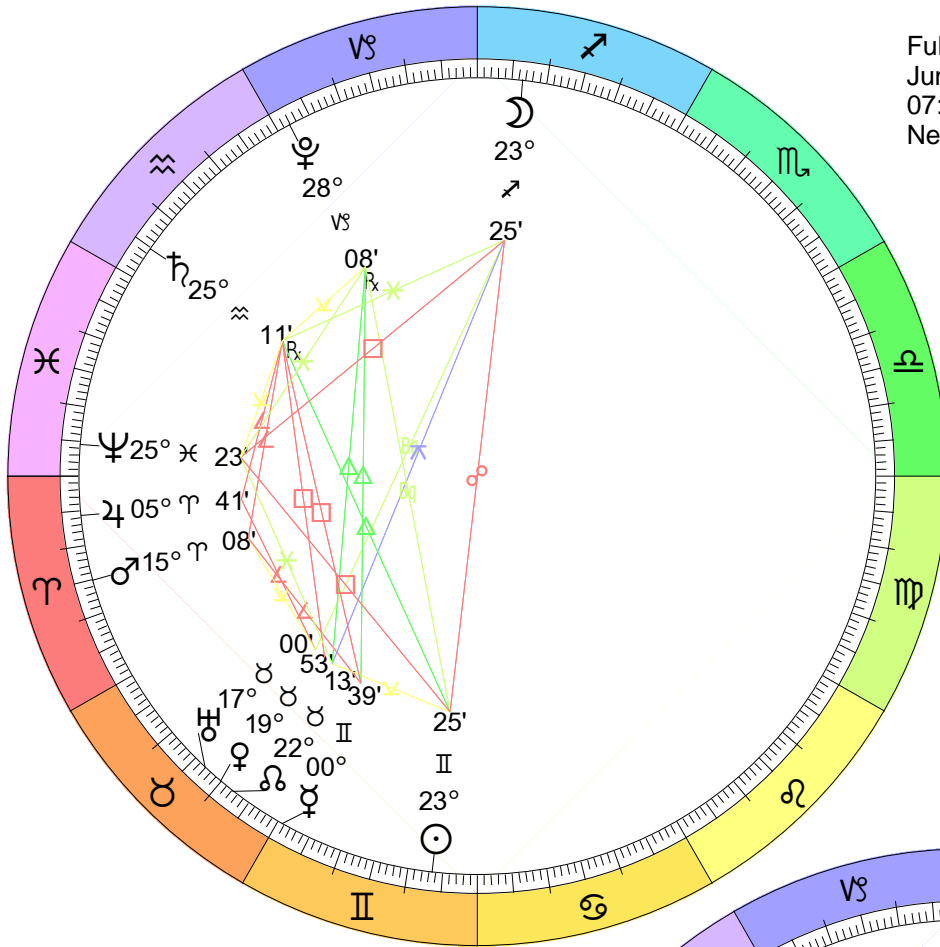

Lunation Charts for June 2022

Full Moon (Honey Moon)  
 Jun 14, 2022  
 07:52:26 AM EDT  
 New York, NY 074W00'23" 40N42'51"

New Moon  
 Jun 28, 2022  
 10:53:46 PM EDT  
 New York, NY 074W00'23" 40N42'51"

# Lunation Charts for July 2022

Full Moon (Buck Moon)  
 Jul 13, 2022  
 02:38:01 PM EDT  
 New York, NY 074W00'23" 40N42'51"

New Moon  
 Jul 28, 2022  
 01:55:44 PM EDT  
 New York, NY 074W00'23" 40N42'51"

# Lunation Charts for August 2022

Full Moon (Sturgeon Moon)  
 Aug 11, 2022  
 09:36:53 PM EDT  
 New York, NY 074W00'23" 40N42'51"

New Moon  
 Aug 27, 2022  
 04:17:30 AM EDT  
 New York, NY 074W00'23" 40N42'51"

# Lunation Charts for September 2022

Full Moon (Harvest Moon)  
 Sep 10, 2022  
 06:00:11 AM EDT  
 New York, NY 074W00'23" 40N42'51"

New Moon  
 Sep 25, 2022  
 05:55:43 PM EDT  
 New York, NY 074W00'23" 40N42'51"