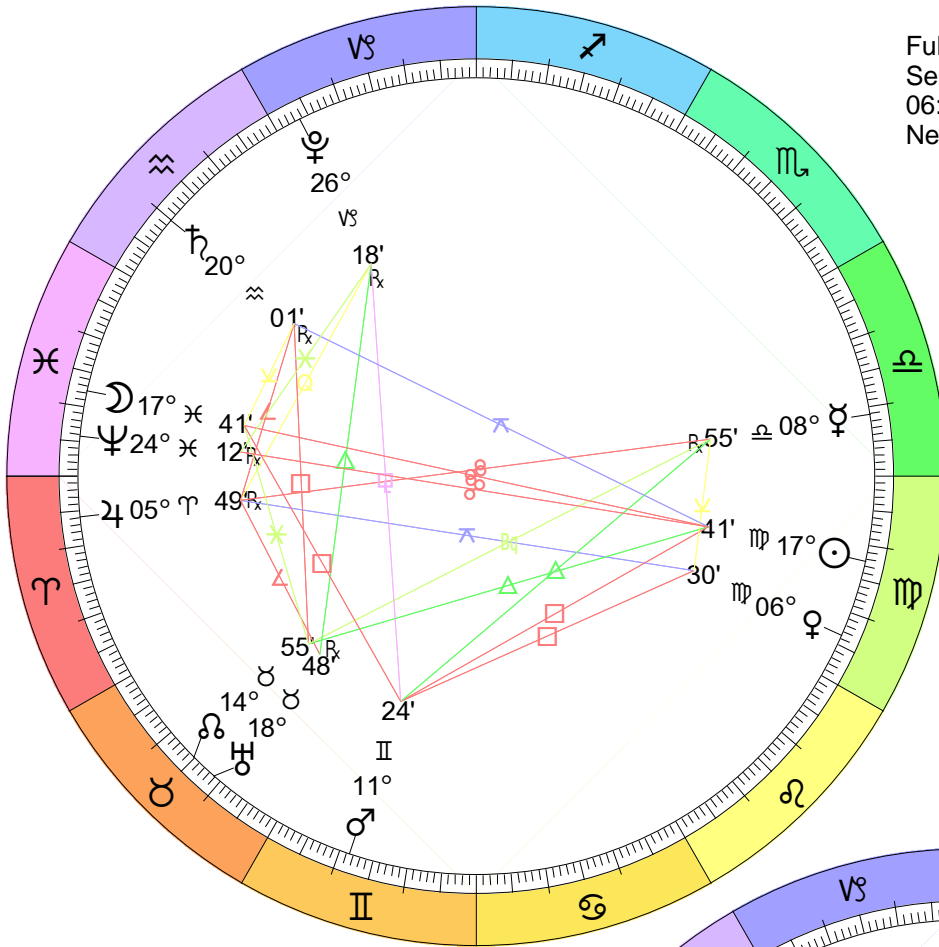

# Lunation Charts for July 2022

Full Moon (Buck Moon)  
 Jul 13, 2022  
 02:38:01 PM EDT  
 New York, NY 074W00'23" 40N42'51"

New Moon  
 Jul 28, 2022  
 01:55:44 PM EDT  
 New York, NY 074W00'23" 40N42'51"

# Lunation Charts for August 2022

Full Moon (Sturgeon Moon)  
 Aug 11, 2022  
 09:36:53 PM EDT  
 New York, NY 074W00'23" 40N42'51"

New Moon  
 Aug 27, 2022  
 04:17:30 AM EDT  
 New York, NY 074W00'23" 40N42'51"

# Lunation Charts for September 2022

Full Moon (Harvest Moon)  
 Sep 10, 2022  
 06:00:11 AM EDT  
 New York, NY 074W00'23" 40N42'51"

New Moon  
 Sep 25, 2022  
 05:55:43 PM EDT  
 New York, NY 074W00'23" 40N42'51"

Lunation Charts for October 2022

Full Moon (Hunter's Moon)  
 Oct 9, 2022  
 04:55:29 PM EDT  
 New York, NY 074W00'23" 40N42'51"

New Moon  
 Oct 25, 2022  
 06:49:40 AM EDT  
 New York, NY 074W00'23" 40N42'51"