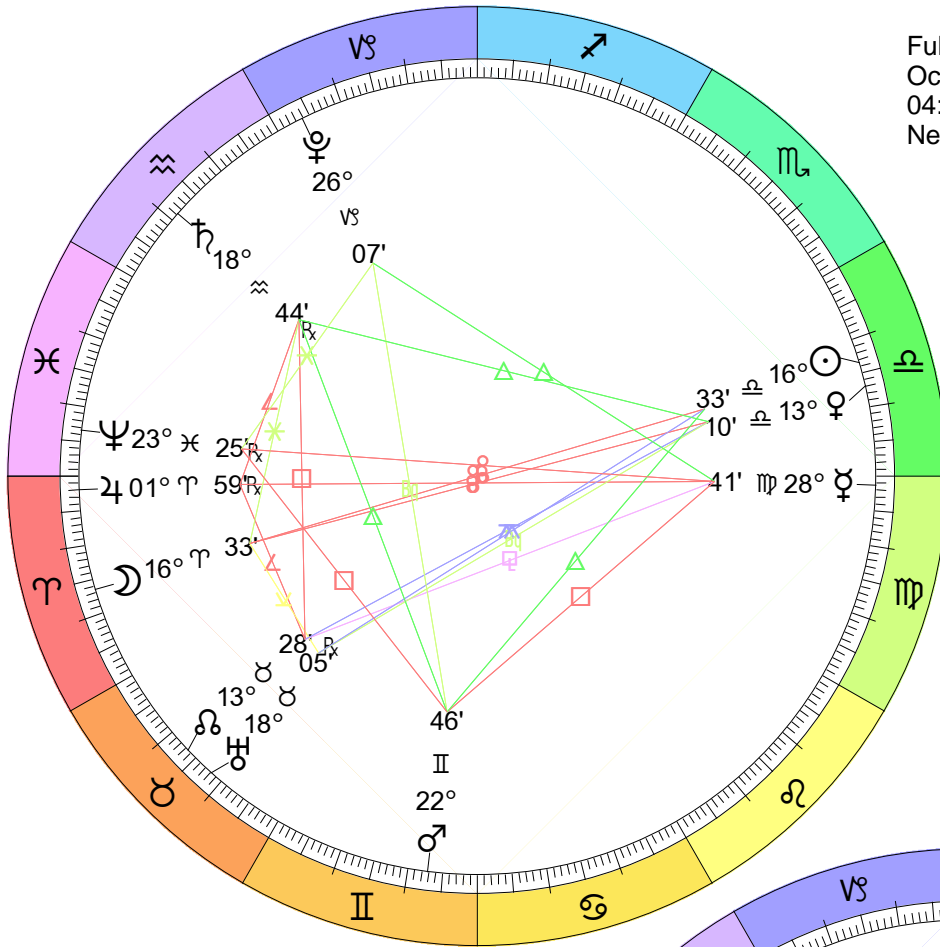

# Lunation Charts for August 2022

Full Moon (Sturgeon Moon)  
 Aug 11, 2022  
 09:36:53 PM EDT  
 New York, NY 074W00'23" 40N42'51"

New Moon  
 Aug 27, 2022  
 04:17:30 AM EDT  
 New York, NY 074W00'23" 40N42'51"

# Lunation Charts for September 2022

Full Moon (Harvest Moon)  
 Sep 10, 2022  
 06:00:11 AM EDT  
 New York, NY 074W00'23" 40N42'51"

New Moon  
 Sep 25, 2022  
 05:55:43 PM EDT  
 New York, NY 074W00'23" 40N42'51"

Lunation Charts for October 2022

Full Moon (Hunter's Moon)  
 Oct 9, 2022  
 04:55:29 PM EDT  
 New York, NY 074W00'23" 40N42'51"

New Moon  
 Oct 25, 2022  
 06:49:40 AM EDT  
 New York, NY 074W00'23" 40N42'51"

Lunation Charts for November 2022

Lunation Charts for December 2022

Full Moon (Cold Moon)  
 Dec 7, 2022  
 11:09:29 PM EST  
 New York, NY 074W00'23" 40N42'51"

New Moon  
 Dec 23, 2022  
 05:17:59 AM EST  
 New York, NY 074W00'23" 40N42'51"