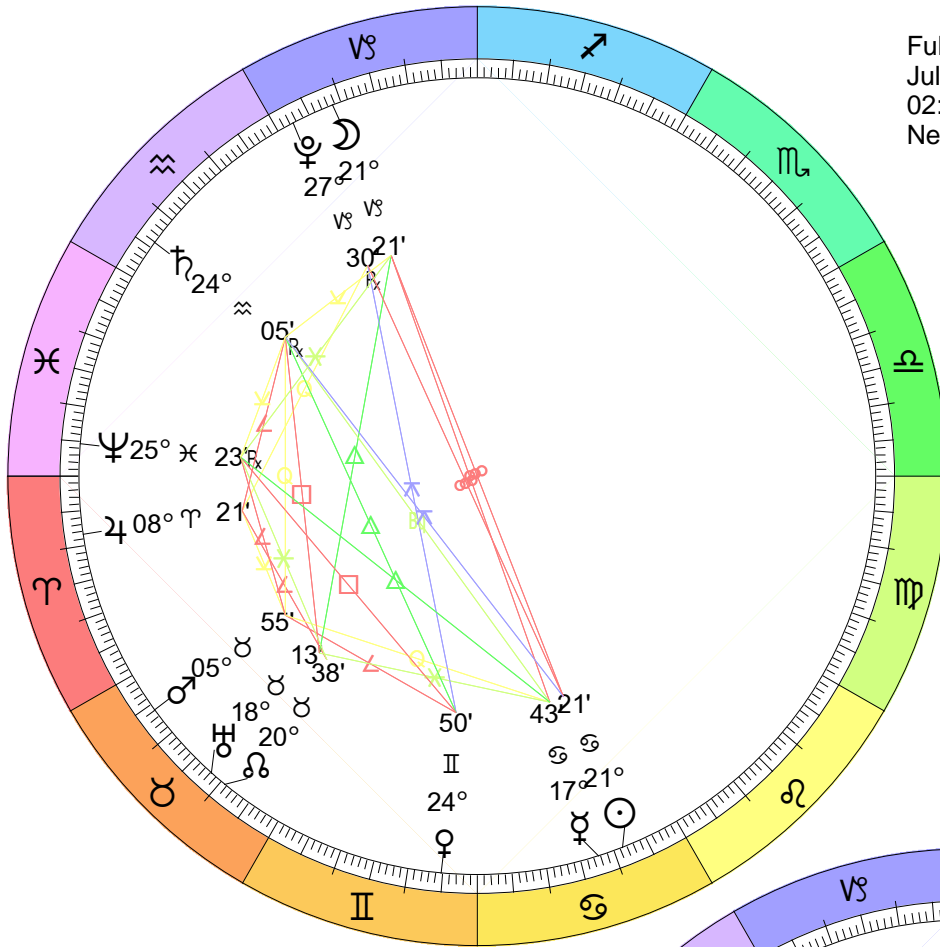

Lunation Charts for June 2022

Full Moon (Honey Moon)  
 Jun 14, 2022  
 07:52:26 AM EDT  
 New York, NY 074W00'23" 40N42'51"

New Moon  
 Jun 28, 2022  
 10:53:46 PM EDT  
 New York, NY 074W00'23" 40N42'51"

# Lunation Charts for July 2022

Full Moon (Buck Moon)  
 Jul 13, 2022  
 02:38:01 PM EDT  
 New York, NY 074W00'23" 40N42'51"

New Moon  
 Jul 28, 2022  
 01:55:44 PM EDT  
 New York, NY 074W00'23" 40N42'51"

# Lunation Charts for August 2022

Full Moon (Sturgeon Moon)  
 Aug 11, 2022  
 09:36:53 PM EDT  
 New York, NY 074W00'23" 40N42'51"

New Moon  
 Aug 27, 2022  
 04:17:30 AM EDT  
 New York, NY 074W00'23" 40N42'51"

Lunation Charts for October 2022

Full Moon (Hunter's Moon)  
 Oct 9, 2022  
 04:55:29 PM EDT  
 New York, NY 074W00'23" 40N42'51"

New Moon  
 Oct 25, 2022  
 06:49:40 AM EDT  
 New York, NY 074W00'23" 40N42'51"