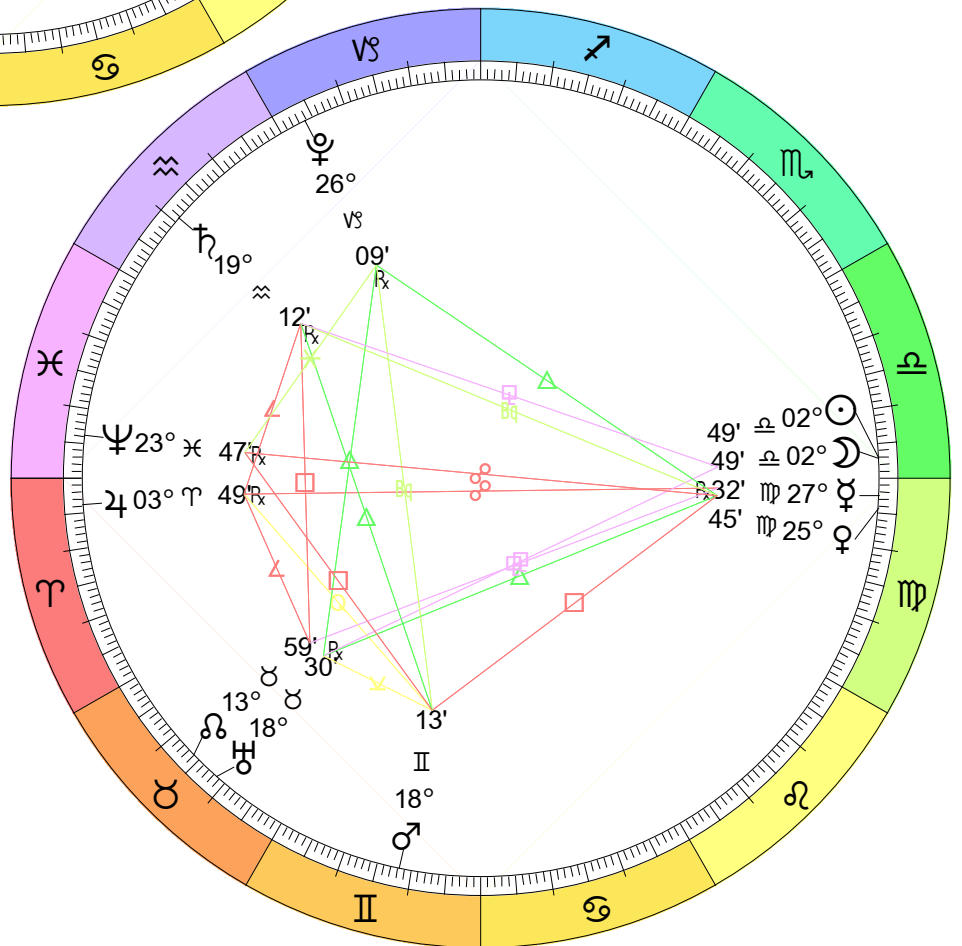

# Lunation Charts for July 2022

Full Moon (Buck Moon)  
 Jul 13, 2022  
 02:38:01 PM EDT  
 New York, NY 074W00'23" 40N42'51"

New Moon  
 Jul 28, 2022  
 01:55:44 PM EDT  
 New York, NY 074W00'23" 40N42'51"

# Lunation Charts for August 2022

Full Moon (Sturgeon Moon)  
 Aug 11, 2022  
 09:36:53 PM EDT  
 New York, NY 074W00'23" 40N42'51"

New Moon  
 Aug 27, 2022  
 04:17:30 AM EDT  
 New York, NY 074W00'23" 40N42'51"

# Lunation Charts for September 2022

Full Moon (Harvest Moon)  
 Sep 10, 2022  
 06:00:11 AM EDT  
 New York, NY 074W00'23" 40N42'51"

New Moon  
 Sep 25, 2022  
 05:55:43 PM EDT  
 New York, NY 074W00'23" 40N42'51"

Lunation Charts for October 2022

Full Moon (Hunter's Moon)  
 Oct 9, 2022  
 04:55:29 PM EDT  
 New York, NY 074W00'23" 40N42'51"

New Moon  
 Oct 25, 2022  
 06:49:40 AM EDT  
 New York, NY 074W00'23" 40N42'51"