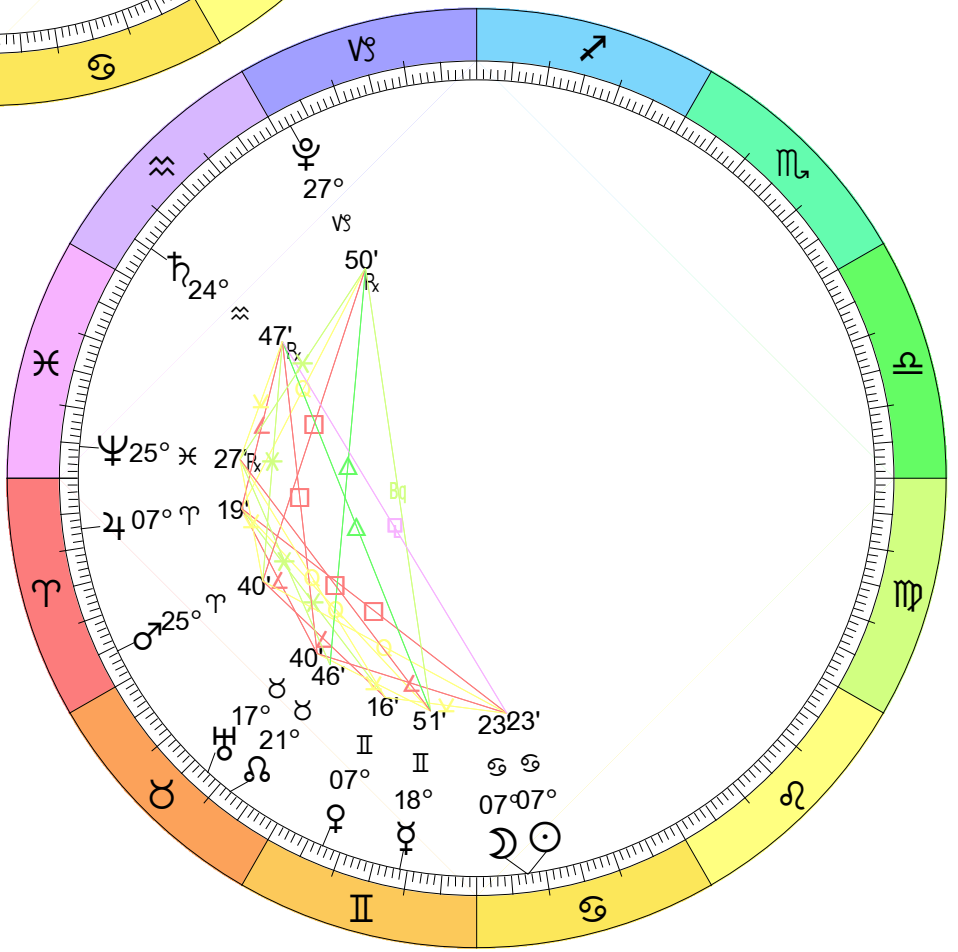

Full Moon (Worm Moon)
Mar 18, 2022
03:18:01 AM EDT
New York, NY 074W00'23" 40N42'51"

Lunation Charts for April 2022

New Moon
 Apr 1, 2022
 02:25:45 AM EDT
 New York, NY 074W00'23" 40N42'51"

Full Moon (Egg Moon)
 Apr 16, 2022
 02:56:03 PM EDT
 New York, NY 074W00'23" 40N42'51"

New Moon
 Apr 30, 2022
 04:28:22 PM EDT
 New York, NY 074W00'23" 40N42'51"

Lunation Charts for May 2022

Full Moon (Flower Moon)
 Eclipse (Umbral)
 May 16, 2022
 00:15:36 AM EDT
 New York, NY 074W00'23" 40N42'51"

New Moon
 May 30, 2022
 07:30:53 AM EDT
 New York, NY 074W00'23" 40N42'51"

Lunation Charts for June 2022

Full Moon (Honey Moon)
 Jun 14, 2022
 07:52:26 AM EDT
 New York, NY 074W00'23" 40N42'51"

New Moon
 Jun 28, 2022
 10:53:46 PM EDT
 New York, NY 074W00'23" 40N42'51"

Lunation Charts for July 2022

Full Moon (Buck Moon)
 Jul 13, 2022
 02:38:01 PM EDT
 New York, NY 074W00'23" 40N42'51"

New Moon
 Jul 28, 2022
 01:55:44 PM EDT
 New York, NY 074W00'23" 40N42'51"

Lunation Charts for August 2022