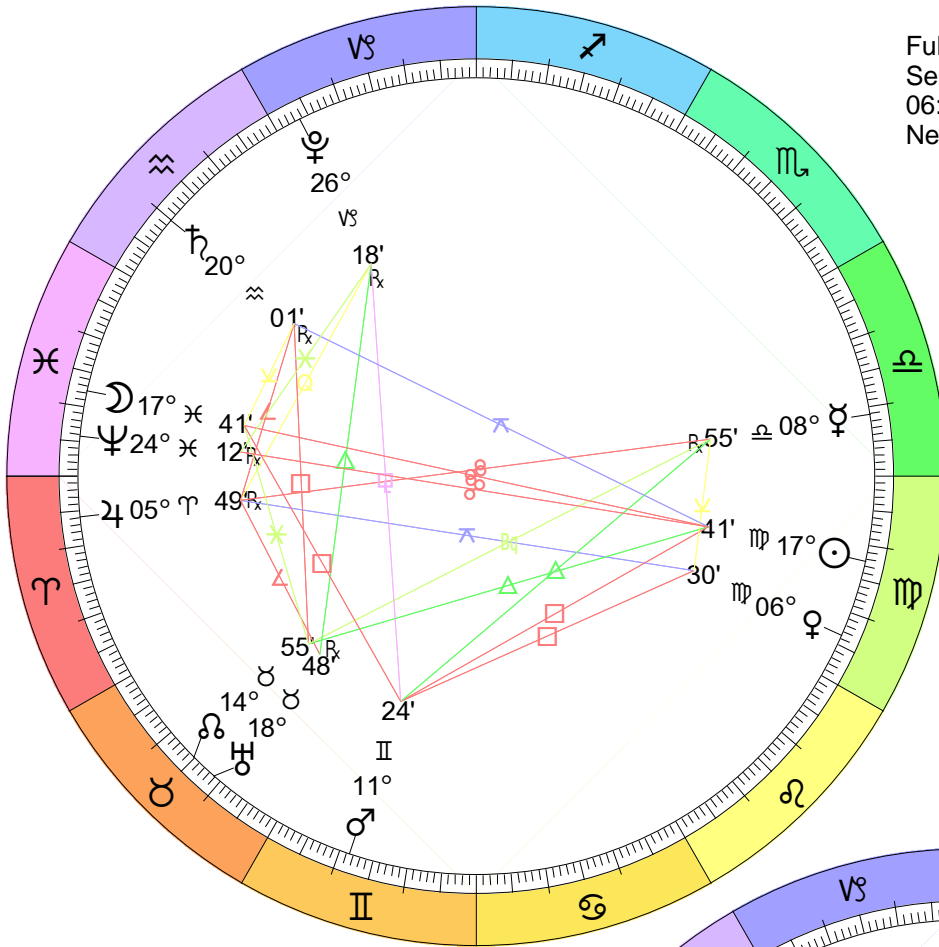

New Moon
 May 30, 2022
 07:30:53 AM EDT
 New York, NY 074W00'23" 40N42'51"

Lunation Charts for June 2022

Full Moon (Honey Moon)
 Jun 14, 2022
 07:52:26 AM EDT
 New York, NY 074W00'23" 40N42'51"

New Moon
 Jun 28, 2022
 10:53:46 PM EDT
 New York, NY 074W00'23" 40N42'51"

Lunation Charts for July 2022

Full Moon (Buck Moon)
 Jul 13, 2022
 02:38:01 PM EDT
 New York, NY 074W00'23" 40N42'51"

New Moon
 Jul 28, 2022
 01:55:44 PM EDT
 New York, NY 074W00'23" 40N42'51"

Lunation Charts for August 2022

Full Moon (Sturgeon Moon)
 Aug 11, 2022
 09:36:53 PM EDT
 New York, NY 074W00'23" 40N42'51"

New Moon
 Aug 27, 2022
 04:17:30 AM EDT
 New York, NY 074W00'23" 40N42'51"

Lunation Charts for September 2022

Full Moon (Harvest Moon)
 Sep 10, 2022
 06:00:11 AM EDT
 New York, NY 074W00'23" 40N42'51"

New Moon
 Sep 25, 2022
 05:55:43 PM EDT
 New York, NY 074W00'23" 40N42'51"

Lunation Charts for October 2022

Full Moon (Hunter's Moon)
 Oct 9, 2022
 04:55:29 PM EDT
 New York, NY 074W00'23" 40N42'51"

New Moon
 Oct 25, 2022
 06:49:40 AM EDT
 New York, NY 074W00'23" 40N42'51"