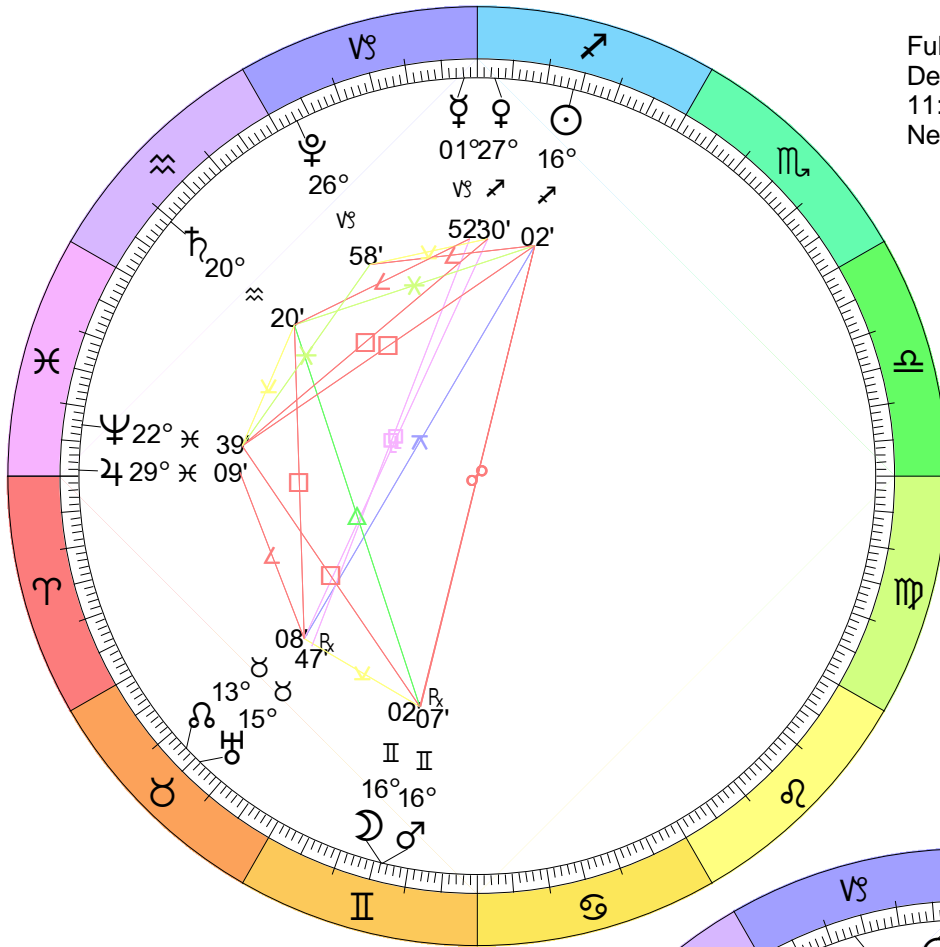

New Moon
 May 30, 2022
 07:30:53 AM EDT
 New York, NY 074W00'23" 40N42'51"

Lunation Charts for June 2022

Full Moon (Honey Moon)
 Jun 14, 2022
 07:52:26 AM EDT
 New York, NY 074W00'23" 40N42'51"

New Moon
 Jun 28, 2022
 10:53:46 PM EDT
 New York, NY 074W00'23" 40N42'51"

Full Moon (Sturgeon Moon)
 Aug 11, 2022
 09:36:53 PM EDT
 New York, NY 074W00'23" 40N42'51"

New Moon
 Aug 27, 2022
 04:17:30 AM EDT
 New York, NY 074W00'23" 40N42'51"

Lunation Charts for September 2022

Full Moon (Harvest Moon)
 Sep 10, 2022
 06:00:11 AM EDT
 New York, NY 074W00'23" 40N42'51"

New Moon
 Sep 25, 2022
 05:55:43 PM EDT
 New York, NY 074W00'23" 40N42'51"

Lunation Charts for October 2022

Full Moon (Hunter's Moon)
 Oct 9, 2022
 04:55:29 PM EDT
 New York, NY 074W00'23" 40N42'51"

New Moon
 Oct 25, 2022
 06:49:40 AM EDT
 New York, NY 074W00'23" 40N42'51"

Lunation Charts for November 2022

Lunation Charts for December 2022

Full Moon (Cold Moon)
 Dec 7, 2022
 11:09:29 PM EST
 New York, NY 074W00'23" 40N42'51"

New Moon
 Dec 23, 2022
 05:17:59 AM EST
 New York, NY 074W00'23" 40N42'51"