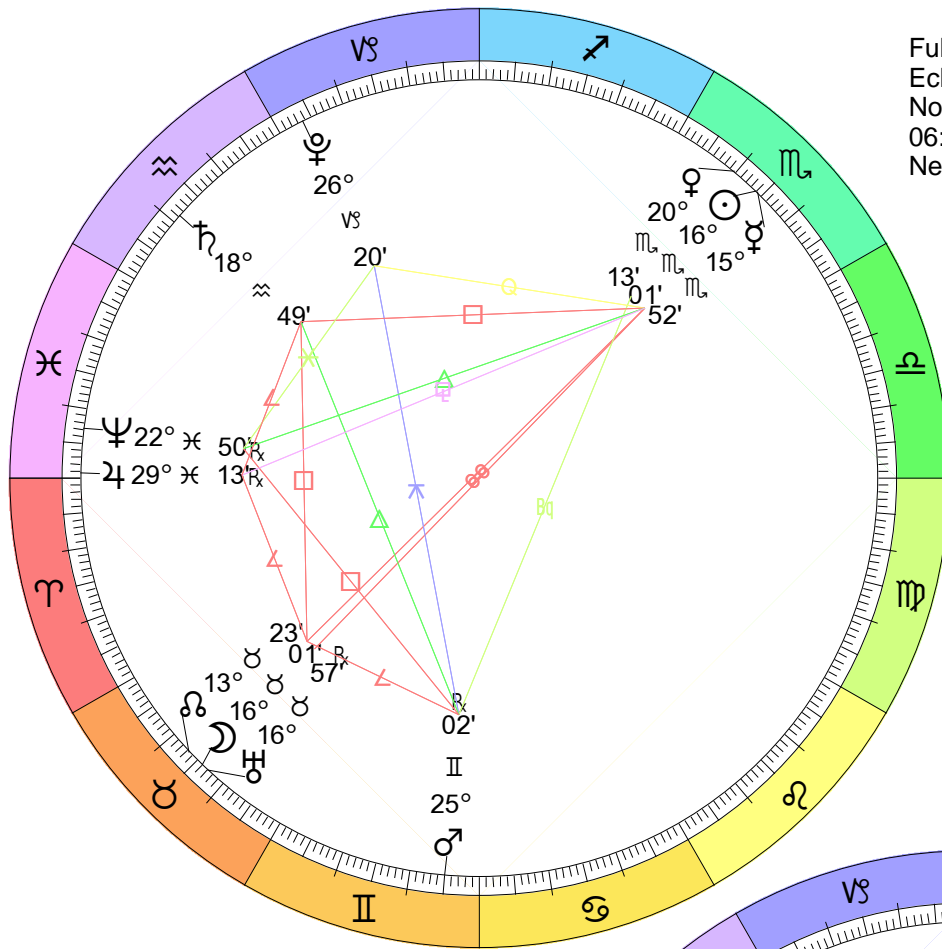

New Moon
 May 30, 2022
 07:30:53 AM EDT
 New York, NY 074W00'23" 40N42'51"

Lunation Charts for June 2022

Full Moon (Honey Moon)
 Jun 14, 2022
 07:52:26 AM EDT
 New York, NY 074W00'23" 40N42'51"

New Moon
 Jun 28, 2022
 10:53:46 PM EDT
 New York, NY 074W00'23" 40N42'51"

Full Moon (Sturgeon Moon)
 Aug 11, 2022
 09:36:53 PM EDT
 New York, NY 074W00'23" 40N42'51"

New Moon
 Aug 27, 2022
 04:17:30 AM EDT
 New York, NY 074W00'23" 40N42'51"

Lunation Charts for September 2022

Full Moon (Harvest Moon)
 Sep 10, 2022
 06:00:11 AM EDT
 New York, NY 074W00'23" 40N42'51"

New Moon
 Sep 25, 2022
 05:55:43 PM EDT
 New York, NY 074W00'23" 40N42'51"

Lunation Charts for October 2022

Full Moon (Hunter's Moon)
 Oct 9, 2022
 04:55:29 PM EDT
 New York, NY 074W00'23" 40N42'51"

New Moon
 Oct 25, 2022
 06:49:40 AM EDT
 New York, NY 074W00'23" 40N42'51"

Lunation Charts for November 2022

Lunation Charts for December 2022

Full Moon (Cold Moon)
 Dec 7, 2022
 11:09:29 PM EST
 New York, NY 074W00'23" 40N42'51"

New Moon
 Dec 23, 2022
 05:17:59 AM EST
 New York, NY 074W00'23" 40N42'51"