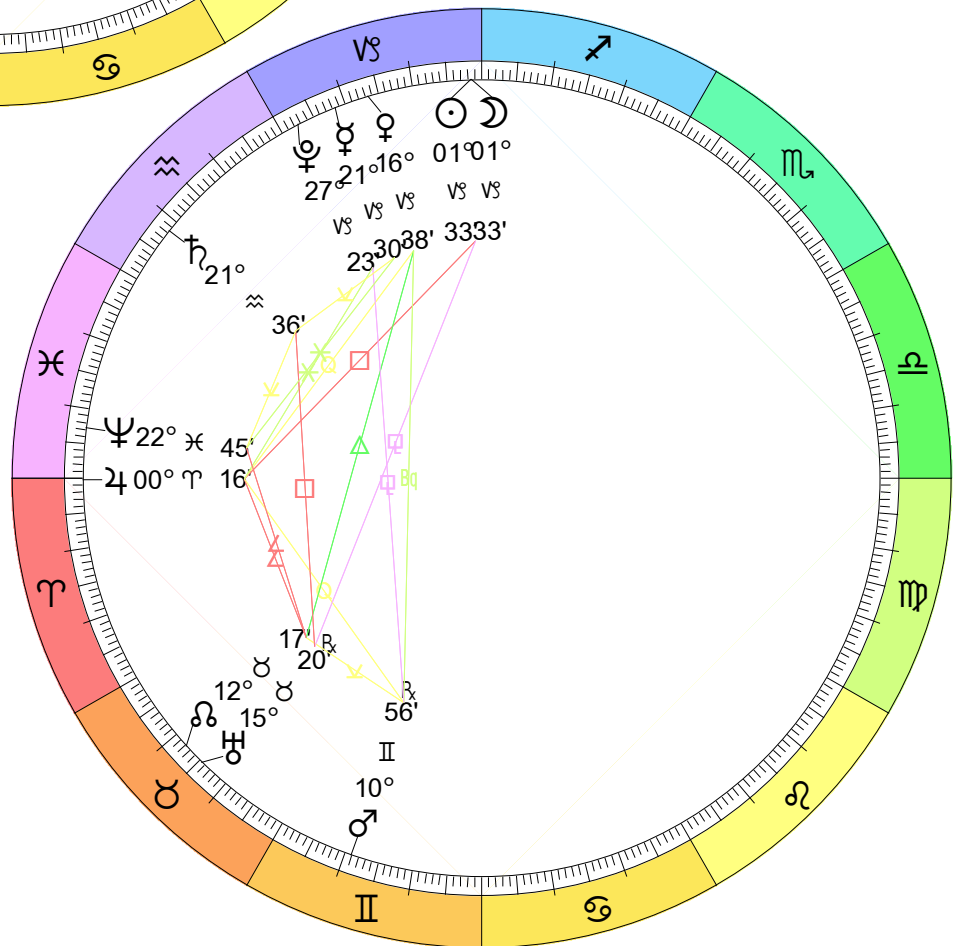

New Moon
 May 30, 2022
 07:30:53 AM EDT
 New York, NY 074W00'23" 40N42'51"

Lunation Charts for June 2022

Full Moon (Honey Moon)
 Jun 14, 2022
 07:52:26 AM EDT
 New York, NY 074W00'23" 40N42'51"

New Moon
 Jun 28, 2022
 10:53:46 PM EDT
 New York, NY 074W00'23" 40N42'51"

Full Moon (Sturgeon Moon)
 Aug 11, 2022
 09:36:53 PM EDT
 New York, NY 074W00'23" 40N42'51"

New Moon
 Aug 27, 2022
 04:17:30 AM EDT
 New York, NY 074W00'23" 40N42'51"

Lunation Charts for September 2022

Full Moon (Harvest Moon)
 Sep 10, 2022
 06:00:11 AM EDT
 New York, NY 074W00'23" 40N42'51"

New Moon
 Sep 25, 2022
 05:55:43 PM EDT
 New York, NY 074W00'23" 40N42'51"

Lunation Charts for October 2022

Full Moon (Hunter's Moon)
 Oct 9, 2022
 04:55:29 PM EDT
 New York, NY 074W00'23" 40N42'51"

New Moon
 Oct 25, 2022
 06:49:40 AM EDT
 New York, NY 074W00'23" 40N42'51"

Lunation Charts for November 2022

Lunation Charts for December 2022

Full Moon (Cold Moon)
 Dec 7, 2022
 11:09:29 PM EST
 New York, NY 074W00'23" 40N42'51"

New Moon
 Dec 23, 2022
 05:17:59 AM EST
 New York, NY 074W00'23" 40N42'51"