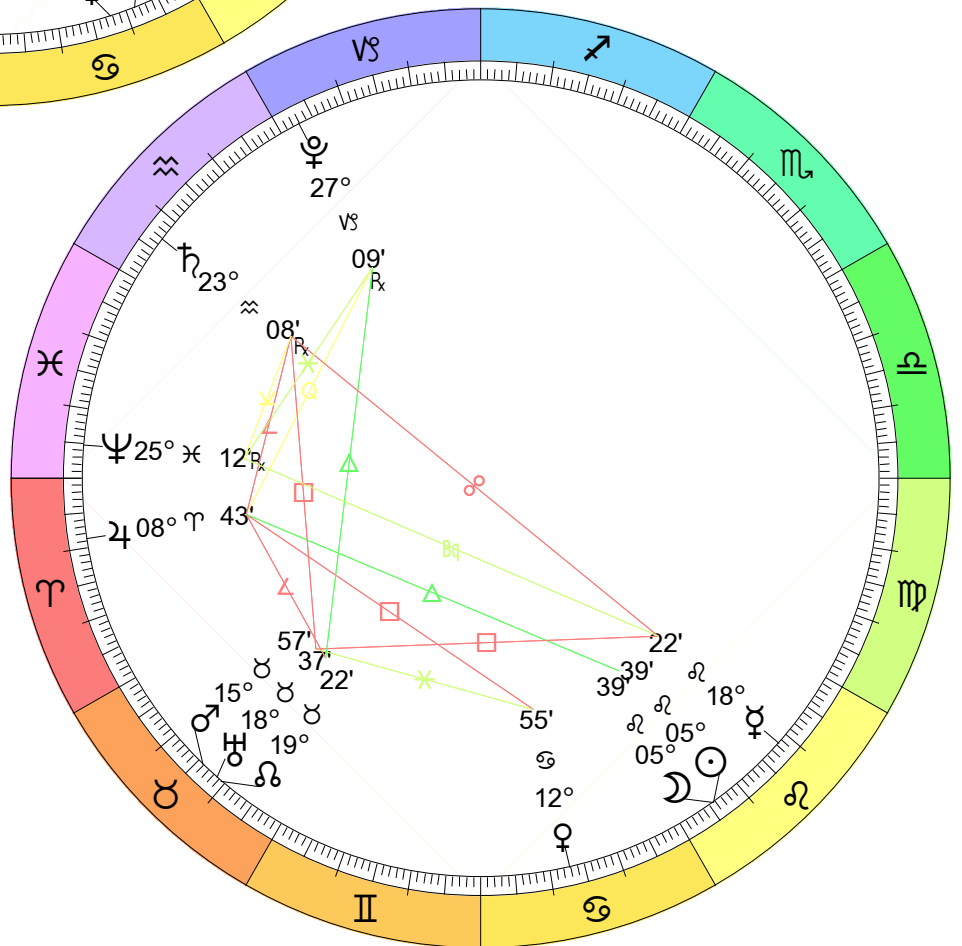

New Moon
 Apr 30, 2022
 04:28:22 PM EDT
 New York, NY 074W00'23" 40N42'51"

Lunation Charts for May 2022

Full Moon (Flower Moon)
 Eclipse (Umbral)
 May 16, 2022
 00:15:36 AM EDT
 New York, NY 074W00'23" 40N42'51"

New Moon
 May 30, 2022
 07:30:53 AM EDT
 New York, NY 074W00'23" 40N42'51"

Lunation Charts for June 2022

Full Moon (Honey Moon)
 Jun 14, 2022
 07:52:26 AM EDT
 New York, NY 074W00'23" 40N42'51"

New Moon
 Jun 28, 2022
 10:53:46 PM EDT
 New York, NY 074W00'23" 40N42'51"

Lunation Charts for July 2022

Full Moon (Buck Moon)
 Jul 13, 2022
 02:38:01 PM EDT
 New York, NY 074W00'23" 40N42'51"

New Moon
 Jul 28, 2022
 01:55:44 PM EDT
 New York, NY 074W00'23" 40N42'51"

Lunation Charts for August 2022

Full Moon (Sturgeon Moon)
 Aug 11, 2022
 09:36:53 PM EDT
 New York, NY 074W00'23" 40N42'51"

New Moon
 Aug 27, 2022
 04:17:30 AM EDT
 New York, NY 074W00'23" 40N42'51"

Lunation Charts for September 2022

Full Moon (Harvest Moon)
 Sep 10, 2022
 06:00:11 AM EDT
 New York, NY 074W00'23" 40N42'51"