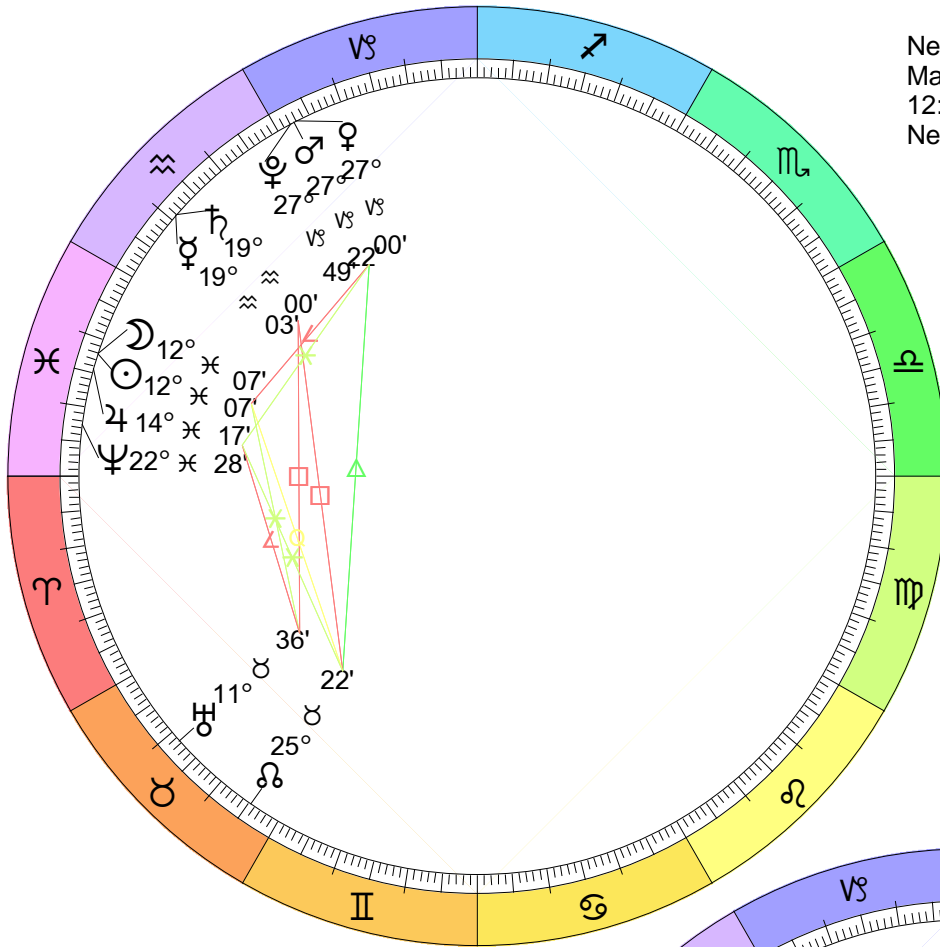

Lunation Charts for January 2022

New Moon
 Jan 2, 2022
 01:34:41 PM EST
 New York, NY 074W00'23" 40N42'51"

Full Moon (Wolf Moon)
 Jan 17, 2022
 06:49:52 PM EST
 New York, NY 074W00'23" 40N42'51"

Lunation Charts for February 2022

New Moon
 Feb 1, 2022
 00:46:39 AM EST
 New York, NY 074W00'23" 40N42'51"

Full Moon (Snow Moon)
 Feb 16, 2022
 11:57:44 AM EST
 New York, NY 074W00'23" 40N42'51"

Lunation Charts for March 2022

New Moon
Mar 2, 2022
12:36:03 PM EST
New York, NY 074W00'23" 40N42'51"

Full Moon (Worm Moon)
Mar 18, 2022
03:18:01 AM EDT
New York, NY 074W00'23" 40N42'51"

Lunation Charts for April 2022

New Moon
 Apr 1, 2022
 02:25:45 AM EDT
 New York, NY 074W00'23" 40N42'51"

Full Moon (Egg Moon)
 Apr 16, 2022
 02:56:03 PM EDT
 New York, NY 074W00'23" 40N42'51"

New Moon
 Sep 25, 2022
 05:55:43 PM EDT
 New York, NY 074W00'23" 40N42'51"

Lunation Charts for October 2022

Full Moon (Hunter's Moon)
 Oct 9, 2022
 04:55:29 PM EDT
 New York, NY 074W00'23" 40N42'51"

New Moon
 Oct 25, 2022
 06:49:40 AM EDT
 New York, NY 074W00'23" 40N42'51"