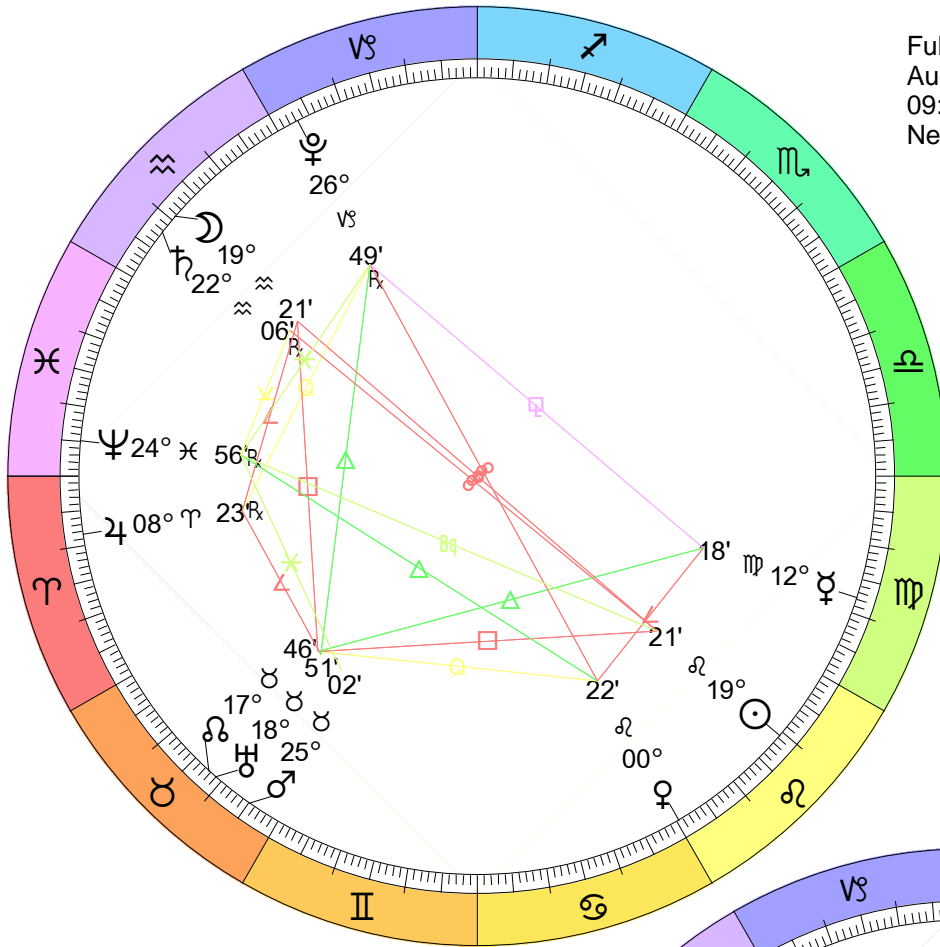

New Moon
 May 30, 2022
 07:30:53 AM EDT
 New York, NY 074W00'23" 40N42'51"

Lunation Charts for June 2022

Full Moon (Honey Moon)
 Jun 14, 2022
 07:52:26 AM EDT
 New York, NY 074W00'23" 40N42'51"

New Moon
 Jun 28, 2022
 10:53:46 PM EDT
 New York, NY 074W00'23" 40N42'51"

Lunation Charts for July 2022

Full Moon (Buck Moon)
 Jul 13, 2022
 02:38:01 PM EDT
 New York, NY 074W00'23" 40N42'51"

New Moon
 Jul 28, 2022
 01:55:44 PM EDT
 New York, NY 074W00'23" 40N42'51"

Lunation Charts for August 2022

Full Moon (Sturgeon Moon)
 Aug 11, 2022
 09:36:53 PM EDT
 New York, NY 074W00'23" 40N42'51"

New Moon
 Aug 27, 2022
 04:17:30 AM EDT
 New York, NY 074W00'23" 40N42'51"

Lunation Charts for September 2022

Full Moon (Harvest Moon)
 Sep 10, 2022
 06:00:11 AM EDT
 New York, NY 074W00'23" 40N42'51"

New Moon
 Sep 25, 2022
 05:55:43 PM EDT
 New York, NY 074W00'23" 40N42'51"

Lunation Charts for October 2022

Full Moon (Hunter's Moon)
 Oct 9, 2022
 04:55:29 PM EDT
 New York, NY 074W00'23" 40N42'51"

New Moon
 Oct 25, 2022
 06:49:40 AM EDT
 New York, NY 074W00'23" 40N42'51"