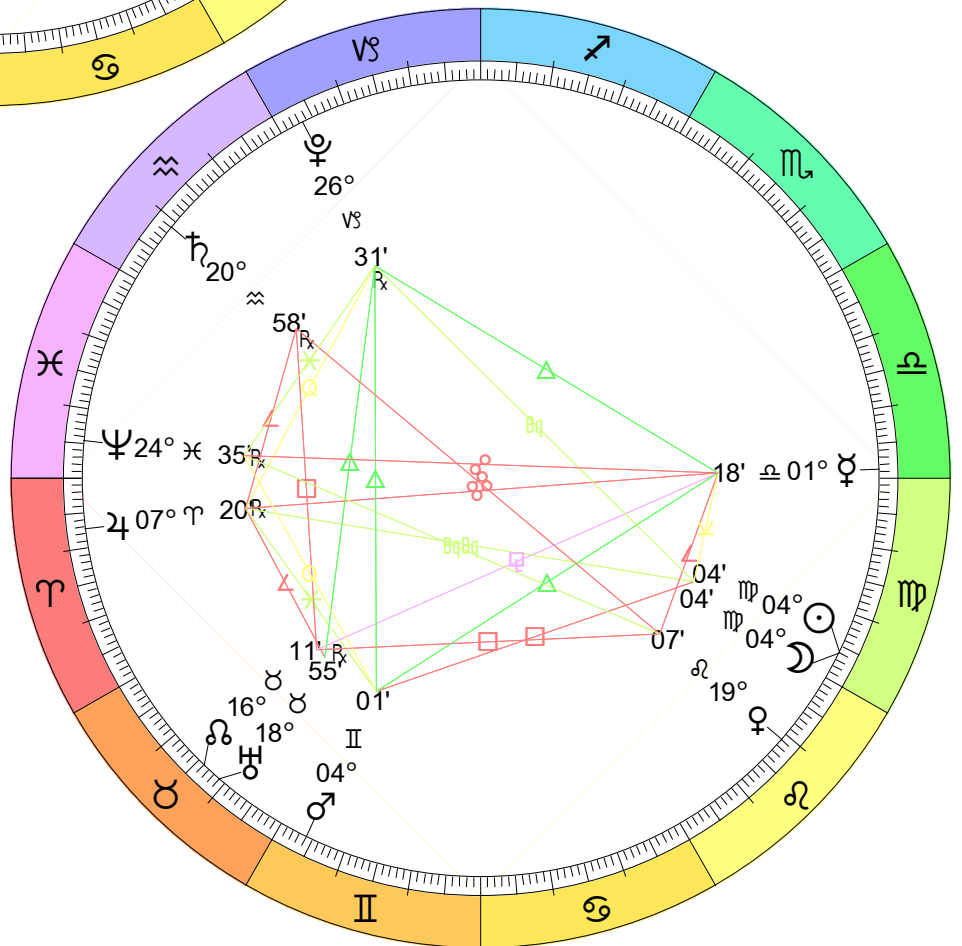

New Moon
 May 30, 2022
 07:30:53 AM EDT
 New York, NY 074W00'23" 40N42'51"

Lunation Charts for June 2022

Full Moon (Honey Moon)
 Jun 14, 2022
 07:52:26 AM EDT
 New York, NY 074W00'23" 40N42'51"

New Moon
 Jun 28, 2022
 10:53:46 PM EDT
 New York, NY 074W00'23" 40N42'51"

Lunation Charts for July 2022

Full Moon (Buck Moon)
 Jul 13, 2022
 02:38:01 PM EDT
 New York, NY 074W00'23" 40N42'51"

New Moon
 Jul 28, 2022
 01:55:44 PM EDT
 New York, NY 074W00'23" 40N42'51"

Lunation Charts for August 2022

Full Moon (Sturgeon Moon)
 Aug 11, 2022
 09:36:53 PM EDT
 New York, NY 074W00'23" 40N42'51"

New Moon
 Aug 27, 2022
 04:17:30 AM EDT
 New York, NY 074W00'23" 40N42'51"

Lunation Charts for September 2022

Full Moon (Harvest Moon)
 Sep 10, 2022
 06:00:11 AM EDT
 New York, NY 074W00'23" 40N42'51"

New Moon
 Sep 25, 2022
 05:55:43 PM EDT
 New York, NY 074W00'23" 40N42'51"

Lunation Charts for October 2022

Full Moon (Hunter's Moon)
 Oct 9, 2022
 04:55:29 PM EDT
 New York, NY 074W00'23" 40N42'51"

New Moon
 Oct 25, 2022
 06:49:40 AM EDT
 New York, NY 074W00'23" 40N42'51"