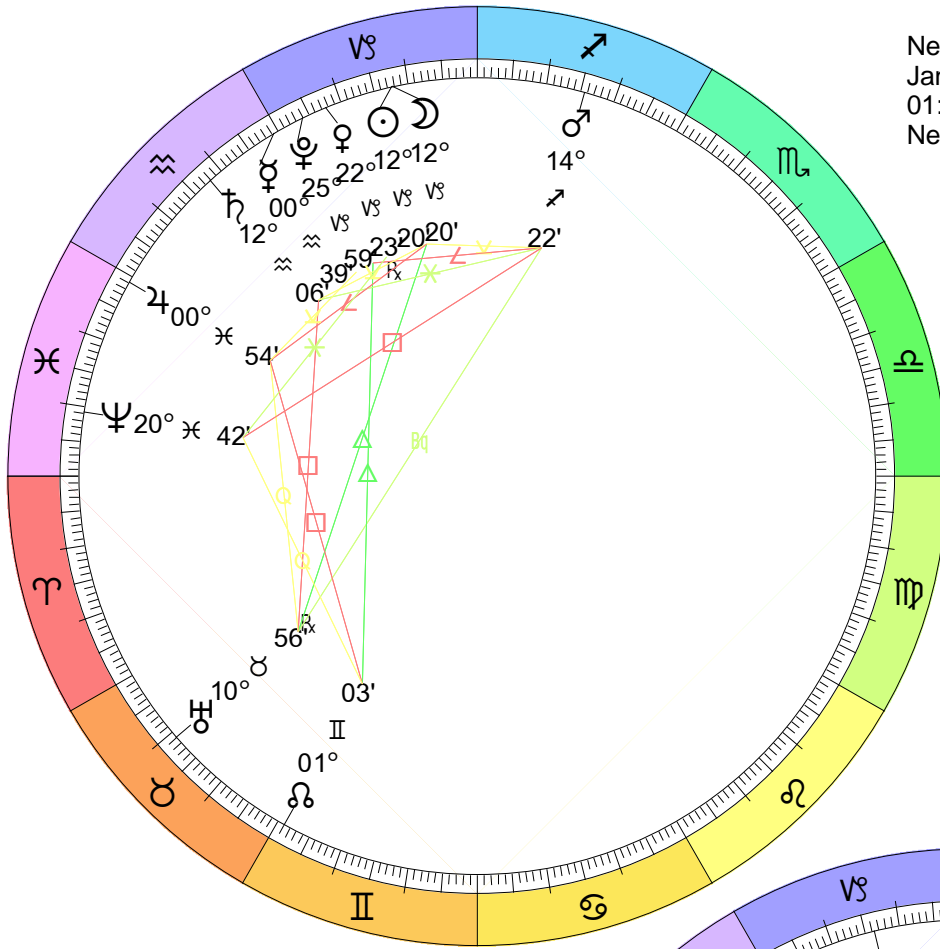

Lunation Charts for January 2022

New Moon
 Jan 2, 2022
 01:34:41 PM EST
 New York, NY 074W00'23" 40N42'51"

Full Moon (Wolf Moon)
 Jan 17, 2022
 06:49:52 PM EST
 New York, NY 074W00'23" 40N42'51"

Lunation Charts for February 2022

New Moon
 Feb 1, 2022
 00:46:39 AM EST
 New York, NY 074W00'23" 40N42'51"

Full Moon (Snow Moon)
 Feb 16, 2022
 11:57:44 AM EST
 New York, NY 074W00'23" 40N42'51"

Lunation Charts for March 2022

New Moon
Mar 2, 2022
12:36:03 PM EST
New York, NY 074W00'23" 40N42'51"

Full Moon (Worm Moon)
Mar 18, 2022
03:18:01 AM EDT
New York, NY 074W00'23" 40N42'51"

Lunation Charts for April 2022

New Moon
 Apr 1, 2022
 02:25:45 AM EDT
 New York, NY 074W00'23" 40N42'51"

Full Moon (Egg Moon)
 Apr 16, 2022
 02:56:03 PM EDT
 New York, NY 074W00'23" 40N42'51"

New Moon
 Sep 25, 2022
 05:55:43 PM EDT
 New York, NY 074W00'23" 40N42'51"

Lunation Charts for October 2022

Full Moon (Hunter's Moon)
 Oct 9, 2022
 04:55:29 PM EDT
 New York, NY 074W00'23" 40N42'51"

New Moon
 Oct 25, 2022
 06:49:40 AM EDT
 New York, NY 074W00'23" 40N42'51"