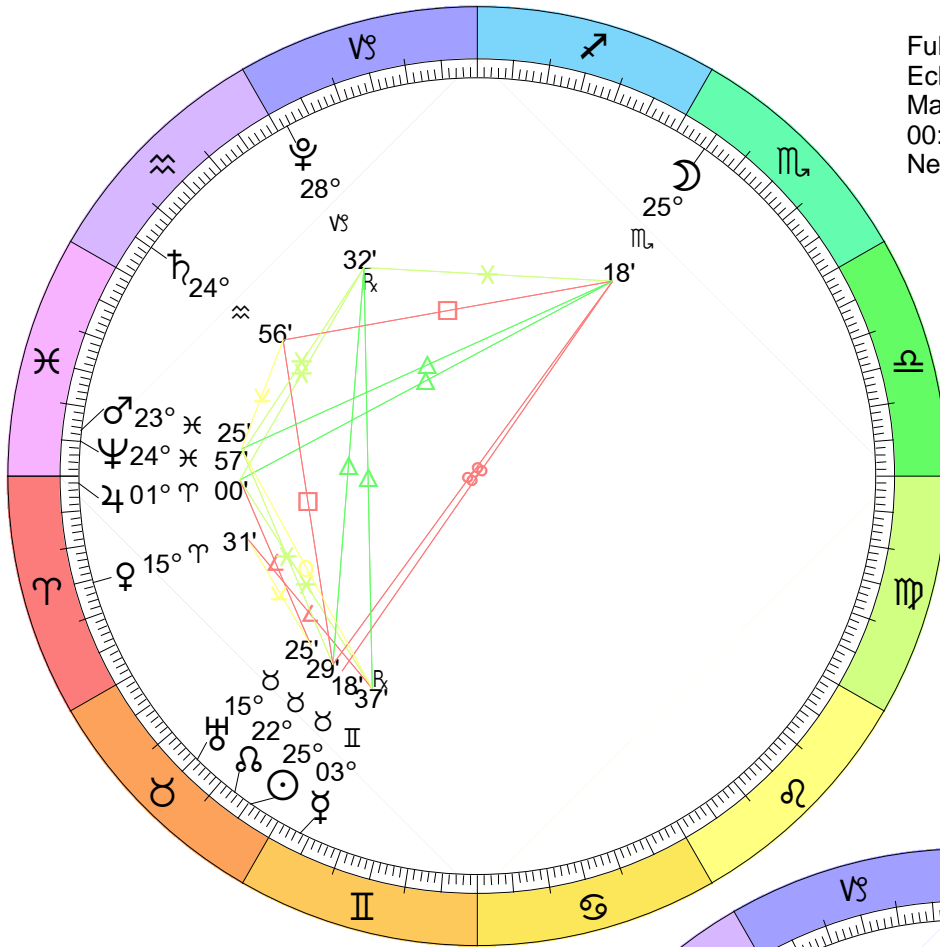

New Moon
 Feb 1, 2022
 00:46:39 AM EST
 New York, NY 074W00'23" 40N42'51"

Full Moon (Snow Moon)
 Feb 16, 2022
 11:57:44 AM EST
 New York, NY 074W00'23" 40N42'51"

Lunation Charts for March 2022

New Moon
Mar 2, 2022
12:36:03 PM EST
New York, NY 074W00'23" 40N42'51"

Full Moon (Worm Moon)
Mar 18, 2022
03:18:01 AM EDT
New York, NY 074W00'23" 40N42'51"

Lunation Charts for April 2022

New Moon
 Apr 1, 2022
 02:25:45 AM EDT
 New York, NY 074W00'23" 40N42'51"

Full Moon (Egg Moon)
 Apr 16, 2022
 02:56:03 PM EDT
 New York, NY 074W00'23" 40N42'51"

New Moon
 Apr 30, 2022
 04:28:22 PM EDT
 New York, NY 074W00'23" 40N42'51"

Lunation Charts for May 2022

Full Moon (Flower Moon)
 Eclipse (Umbral)
 May 16, 2022
 00:15:36 AM EDT
 New York, NY 074W00'23" 40N42'51"

New Moon
 May 30, 2022
 07:30:53 AM EDT
 New York, NY 074W00'23" 40N42'51"

Lunation Charts for June 2022

Full Moon (Honey Moon)
 Jun 14, 2022
 07:52:26 AM EDT
 New York, NY 074W00'23" 40N42'51"

New Moon
 Jun 28, 2022
 10:53:46 PM EDT
 New York, NY 074W00'23" 40N42'51"