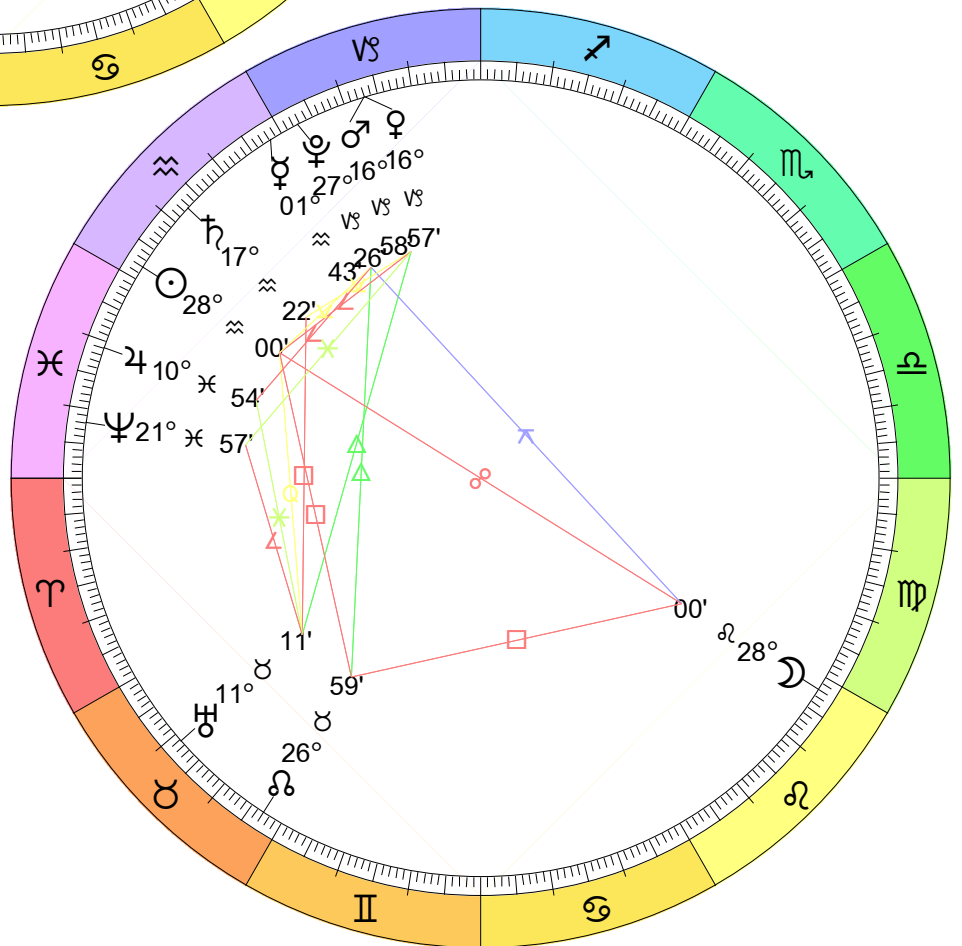

Lunation Charts for January 2022

New Moon
 Jan 2, 2022
 01:34:41 PM EST
 New York, NY 074W00'23" 40N42'51"

Full Moon (Wolf Moon)
 Jan 17, 2022
 06:49:52 PM EST
 New York, NY 074W00'23" 40N42'51"

Lunation Charts for February 2022

New Moon
 Feb 1, 2022
 00:46:39 AM EST
 New York, NY 074W00'23" 40N42'51"

Full Moon (Snow Moon)
 Feb 16, 2022
 11:57:44 AM EST
 New York, NY 074W00'23" 40N42'51"

Lunation Charts for March 2022

New Moon
Mar 2, 2022
12:36:03 PM EST
New York, NY 074W00'23" 40N42'51"

Full Moon (Worm Moon)
Mar 18, 2022
03:18:01 AM EDT
New York, NY 074W00'23" 40N42'51"

Lunation Charts for April 2022

New Moon
 Apr 1, 2022
 02:25:45 AM EDT
 New York, NY 074W00'23" 40N42'51"

Full Moon (Egg Moon)
 Apr 16, 2022
 02:56:03 PM EDT
 New York, NY 074W00'23" 40N42'51"

New Moon
 Sep 25, 2022
 05:55:43 PM EDT
 New York, NY 074W00'23" 40N42'51"

Lunation Charts for October 2022

Full Moon (Hunter's Moon)
 Oct 9, 2022
 04:55:29 PM EDT
 New York, NY 074W00'23" 40N42'51"

New Moon
 Oct 25, 2022
 06:49:40 AM EDT
 New York, NY 074W00'23" 40N42'51"