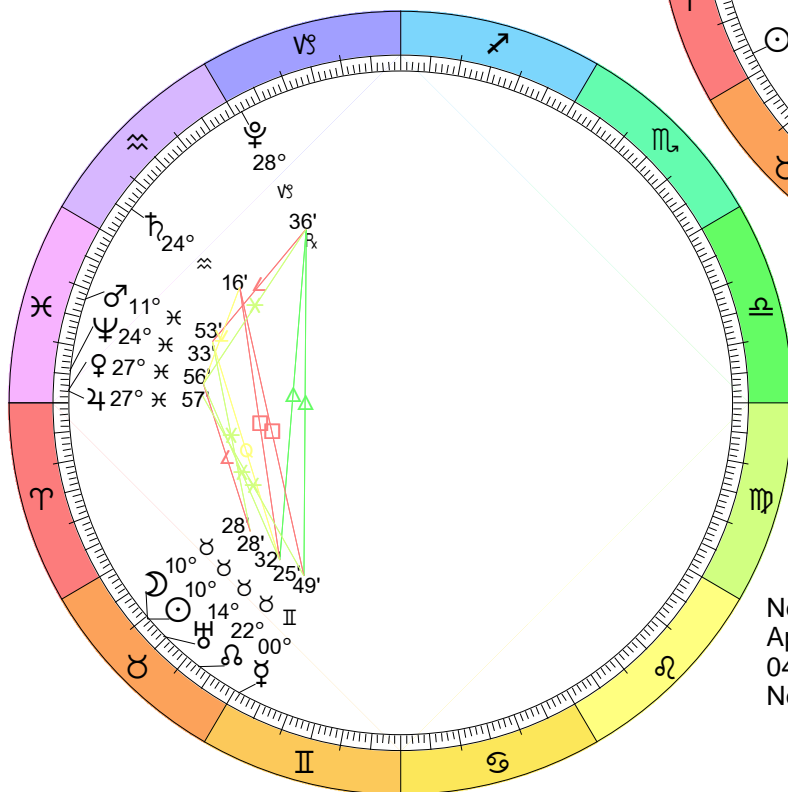

Lunation Charts for January 2022

New Moon
 Jan 2, 2022
 01:34:41 PM EST
 New York, NY 074W00'23" 40N42'51"

Full Moon (Wolf Moon)
 Jan 17, 2022
 06:49:52 PM EST
 New York, NY 074W00'23" 40N42'51"

Lunation Charts for February 2022

New Moon
 Feb 1, 2022
 00:46:39 AM EST
 New York, NY 074W00'23" 40N42'51"

Full Moon (Snow Moon)
 Feb 16, 2022
 11:57:44 AM EST
 New York, NY 074W00'23" 40N42'51"

Lunation Charts for March 2022

New Moon
Mar 2, 2022
12:36:03 PM EST
New York, NY 074W00'23" 40N42'51"

Full Moon (Worm Moon)
Mar 18, 2022
03:18:01 AM EDT
New York, NY 074W00'23" 40N42'51"

Lunation Charts for April 2022

New Moon
 Apr 1, 2022
 02:25:45 AM EDT
 New York, NY 074W00'23" 40N42'51"

Full Moon (Egg Moon)
 Apr 16, 2022
 02:56:03 PM EDT
 New York, NY 074W00'23" 40N42'51"

New Moon
 Apr 30, 2022
 04:28:22 PM EDT
 New York, NY 074W00'23" 40N42'51"

Lunation Charts for May 2022

Full Moon (Flower Moon)
 Eclipse (Umbral)
 May 16, 2022
 00:15:36 AM EDT
 New York, NY 074W00'23" 40N42'51"