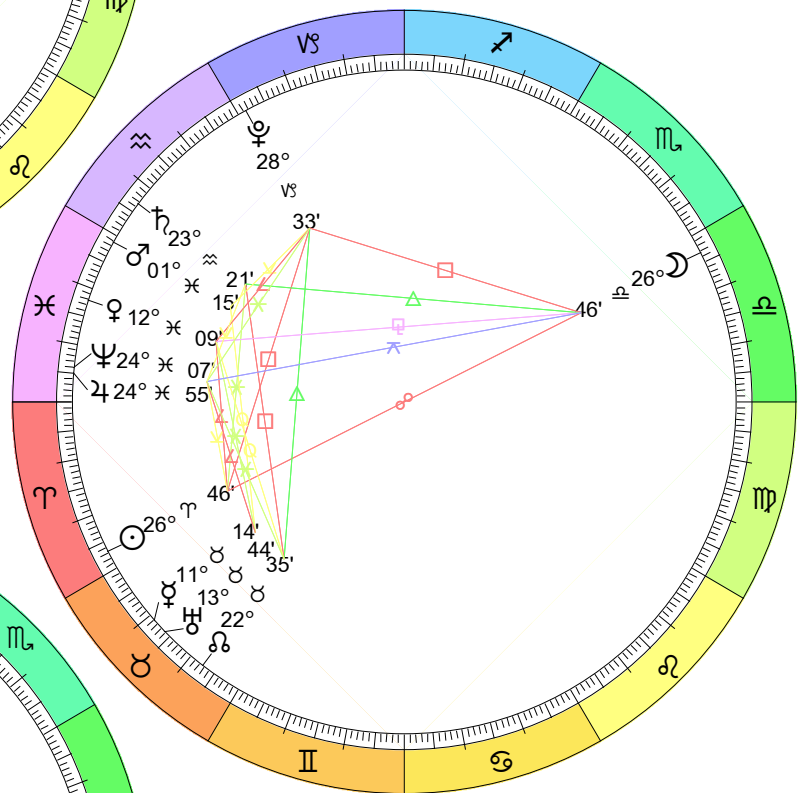

Lunation Charts for January 2022

New Moon
 Jan 2, 2022
 01:34:41 PM EST
 New York, NY 074W00'23" 40N42'51"

Full Moon (Wolf Moon)
 Jan 17, 2022
 06:49:52 PM EST
 New York, NY 074W00'23" 40N42'51"

Lunation Charts for February 2022

New Moon
 Feb 1, 2022
 00:46:39 AM EST
 New York, NY 074W00'23" 40N42'51"

Full Moon (Snow Moon)
 Feb 16, 2022
 11:57:44 AM EST
 New York, NY 074W00'23" 40N42'51"

Lunation Charts for March 2022

New Moon
Mar 2, 2022
12:36:03 PM EST
New York, NY 074W00'23" 40N42'51"

Full Moon (Worm Moon)
Mar 18, 2022
03:18:01 AM EDT
New York, NY 074W00'23" 40N42'51"

Lunation Charts for April 2022

New Moon
 Apr 1, 2022
 02:25:45 AM EDT
 New York, NY 074W00'23" 40N42'51"

Full Moon (Egg Moon)
 Apr 16, 2022
 02:56:03 PM EDT
 New York, NY 074W00'23" 40N42'51"

New Moon
 Apr 30, 2022
 04:28:22 PM EDT
 New York, NY 074W00'23" 40N42'51"

Lunation Charts for May 2022

Full Moon (Flower Moon)
 Eclipse (Umbral)
 May 16, 2022
 00:15:36 AM EDT
 New York, NY 074W00'23" 40N42'51"