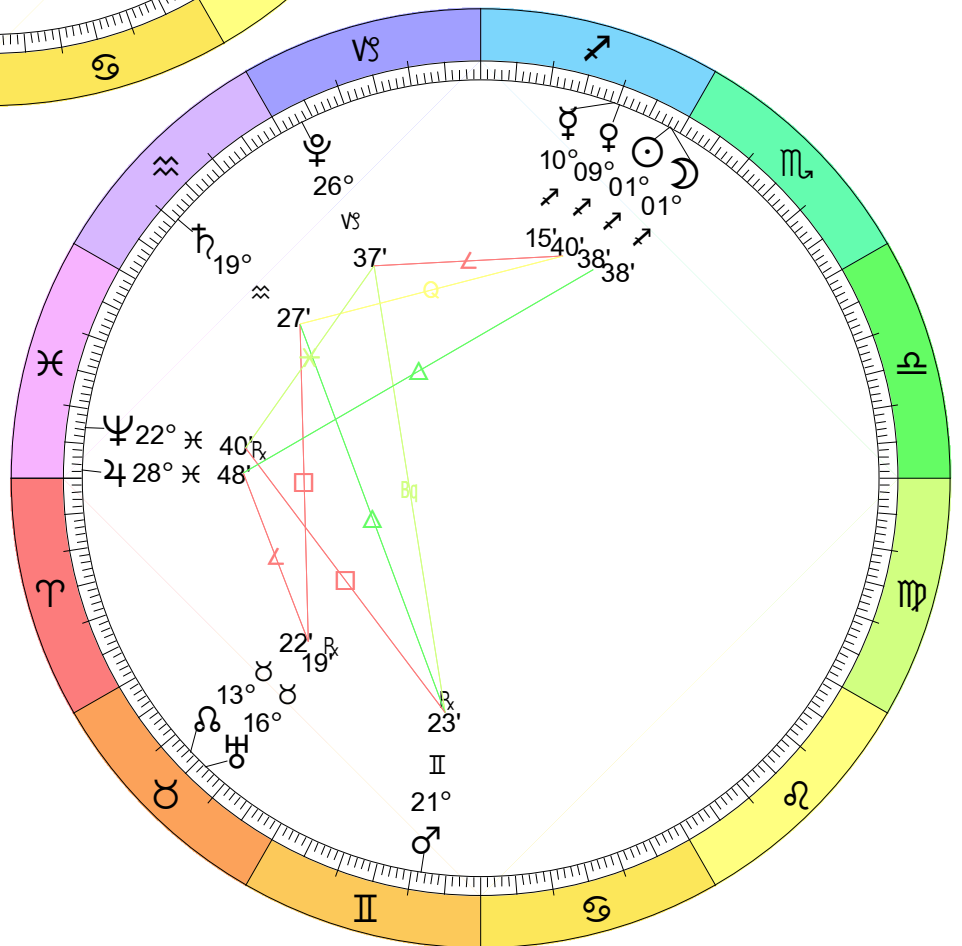

New Moon
 May 30, 2022
 07:30:53 AM EDT
 New York, NY 074W00'23" 40N42'51"

Lunation Charts for June 2022

Full Moon (Honey Moon)
 Jun 14, 2022
 07:52:26 AM EDT
 New York, NY 074W00'23" 40N42'51"

New Moon
 Jun 28, 2022
 10:53:46 PM EDT
 New York, NY 074W00'23" 40N42'51"

Full Moon (Sturgeon Moon)
 Aug 11, 2022
 09:36:53 PM EDT
 New York, NY 074W00'23" 40N42'51"

New Moon
 Aug 27, 2022
 04:17:30 AM EDT
 New York, NY 074W00'23" 40N42'51"

Lunation Charts for September 2022

Full Moon (Harvest Moon)
 Sep 10, 2022
 06:00:11 AM EDT
 New York, NY 074W00'23" 40N42'51"

New Moon
 Sep 25, 2022
 05:55:43 PM EDT
 New York, NY 074W00'23" 40N42'51"

Lunation Charts for October 2022

Full Moon (Hunter's Moon)
 Oct 9, 2022
 04:55:29 PM EDT
 New York, NY 074W00'23" 40N42'51"

New Moon
 Oct 25, 2022
 06:49:40 AM EDT
 New York, NY 074W00'23" 40N42'51"

Lunation Charts for November 2022

Lunation Charts for December 2022

Full Moon (Cold Moon)
 Dec 7, 2022
 11:09:29 PM EST
 New York, NY 074W00'23" 40N42'51"

New Moon
 Dec 23, 2022
 05:17:59 AM EST
 New York, NY 074W00'23" 40N42'51"