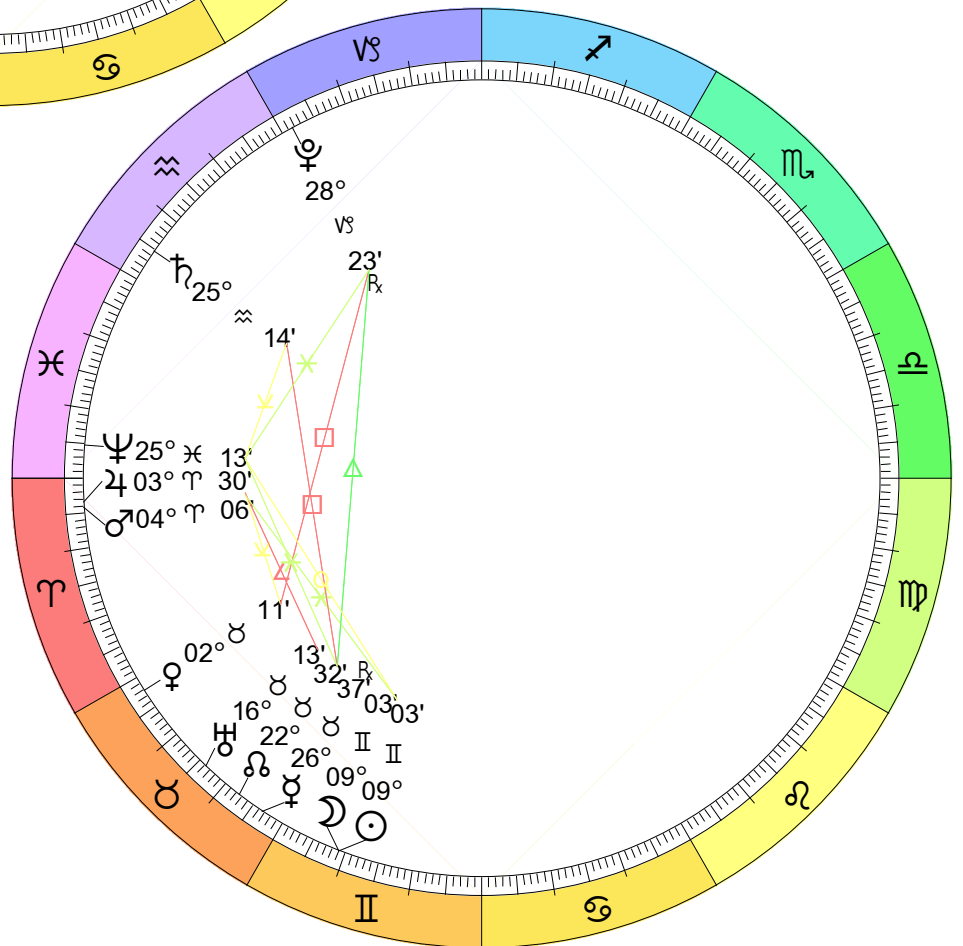

New Moon
 Feb 1, 2022
 00:46:39 AM EST
 New York, NY 074W00'23" 40N42'51"

Full Moon (Snow Moon)
 Feb 16, 2022
 11:57:44 AM EST
 New York, NY 074W00'23" 40N42'51"

Lunation Charts for March 2022

New Moon
Mar 2, 2022
12:36:03 PM EST
New York, NY 074W00'23" 40N42'51"

Full Moon (Worm Moon)
Mar 18, 2022
03:18:01 AM EDT
New York, NY 074W00'23" 40N42'51"

Lunation Charts for April 2022

New Moon
 Apr 1, 2022
 02:25:45 AM EDT
 New York, NY 074W00'23" 40N42'51"

Full Moon (Egg Moon)
 Apr 16, 2022
 02:56:03 PM EDT
 New York, NY 074W00'23" 40N42'51"

New Moon
 Apr 30, 2022
 04:28:22 PM EDT
 New York, NY 074W00'23" 40N42'51"

Lunation Charts for May 2022

Full Moon (Flower Moon)
 Eclipse (Umbral)
 May 16, 2022
 00:15:36 AM EDT
 New York, NY 074W00'23" 40N42'51"

New Moon
 May 30, 2022
 07:30:53 AM EDT
 New York, NY 074W00'23" 40N42'51"

Lunation Charts for June 2022

Full Moon (Honey Moon)
 Jun 14, 2022
 07:52:26 AM EDT
 New York, NY 074W00'23" 40N42'51"

New Moon
 Jun 28, 2022
 10:53:46 PM EDT
 New York, NY 074W00'23" 40N42'51"