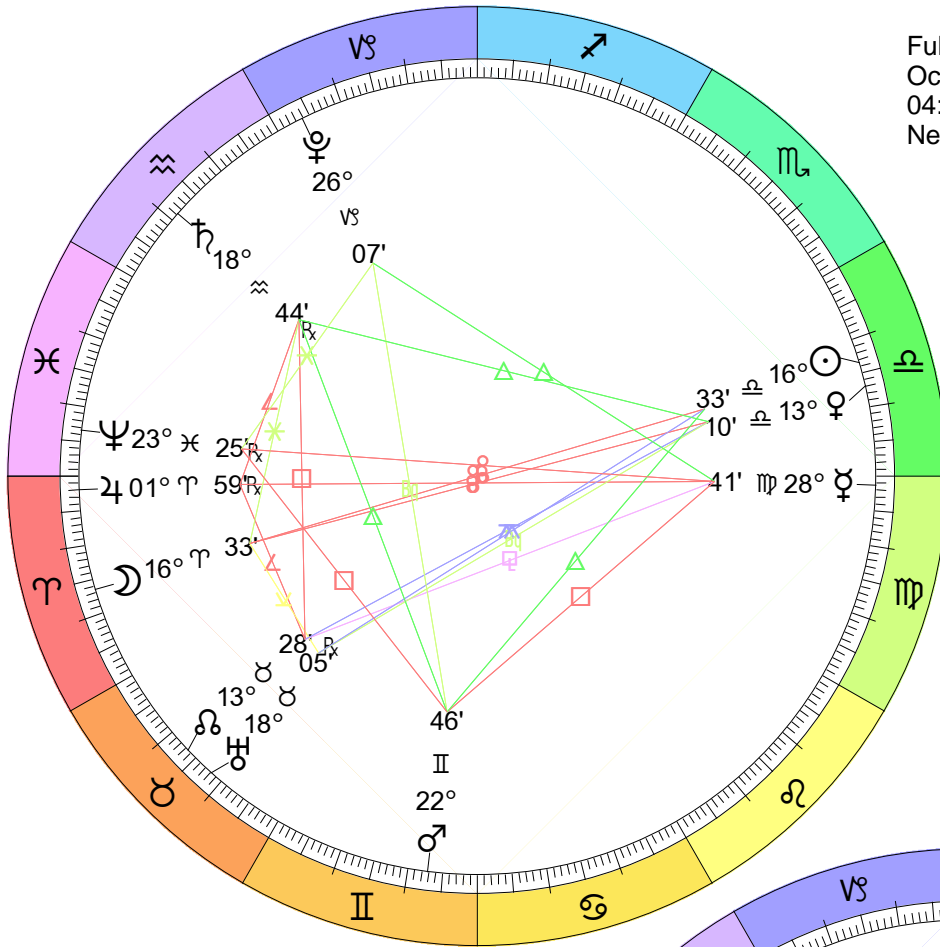

Lunation Charts for July 2022

Full Moon (Buck Moon)
 Jul 13, 2022
 02:38:01 PM EDT
 New York, NY 074W00'23" 40N42'51"

New Moon
 Jul 28, 2022
 01:55:44 PM EDT
 New York, NY 074W00'23" 40N42'51"

Lunation Charts for August 2022

Full Moon (Sturgeon Moon)
 Aug 11, 2022
 09:36:53 PM EDT
 New York, NY 074W00'23" 40N42'51"

New Moon
 Aug 27, 2022
 04:17:30 AM EDT
 New York, NY 074W00'23" 40N42'51"

Lunation Charts for September 2022

Full Moon (Harvest Moon)
 Sep 10, 2022
 06:00:11 AM EDT
 New York, NY 074W00'23" 40N42'51"

New Moon
 Sep 25, 2022
 05:55:43 PM EDT
 New York, NY 074W00'23" 40N42'51"

Lunation Charts for October 2022

Full Moon (Hunter's Moon)
 Oct 9, 2022
 04:55:29 PM EDT
 New York, NY 074W00'23" 40N42'51"

New Moon
 Oct 25, 2022
 06:49:40 AM EDT
 New York, NY 074W00'23" 40N42'51"

Lunation Charts for November 2022

Lunation Charts for December 2022

Full Moon (Cold Moon)
 Dec 7, 2022
 11:09:29 PM EST
 New York, NY 074W00'23" 40N42'51"

New Moon
 Dec 23, 2022
 05:17:59 AM EST
 New York, NY 074W00'23" 40N42'51"