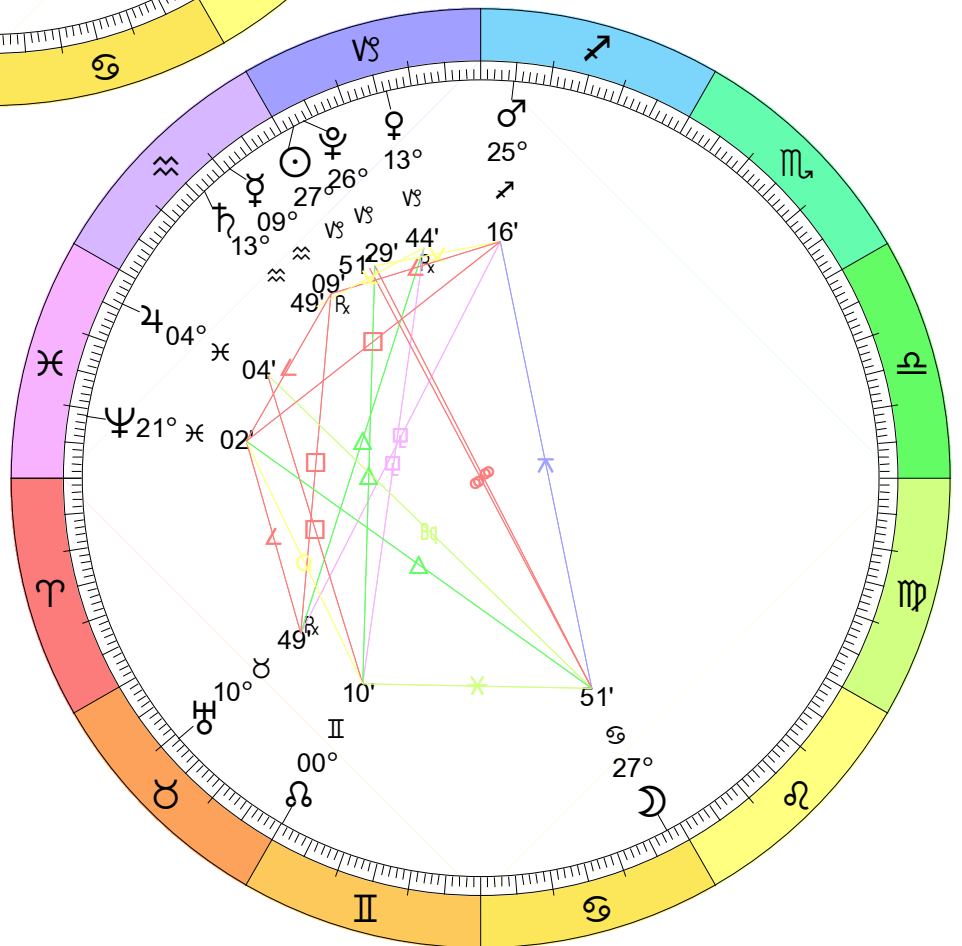

Lunation Charts for January 2022

New Moon
 Jan 2, 2022
 01:34:41 PM EST
 New York, NY 074W00'23" 40N42'51"

Full Moon (Wolf Moon)
 Jan 17, 2022
 06:49:52 PM EST
 New York, NY 074W00'23" 40N42'51"

Lunation Charts for February 2022

New Moon
 Feb 1, 2022
 00:46:39 AM EST
 New York, NY 074W00'23" 40N42'51"

Full Moon (Snow Moon)
 Feb 16, 2022
 11:57:44 AM EST
 New York, NY 074W00'23" 40N42'51"

Lunation Charts for March 2022

New Moon
Mar 2, 2022
12:36:03 PM EST
New York, NY 074W00'23" 40N42'51"

Full Moon (Worm Moon)
Mar 18, 2022
03:18:01 AM EDT
New York, NY 074W00'23" 40N42'51"

Lunation Charts for April 2022

New Moon
 Apr 1, 2022
 02:25:45 AM EDT
 New York, NY 074W00'23" 40N42'51"

Full Moon (Egg Moon)
 Apr 16, 2022
 02:56:03 PM EDT
 New York, NY 074W00'23" 40N42'51"

New Moon
 Sep 25, 2022
 05:55:43 PM EDT
 New York, NY 074W00'23" 40N42'51"

Lunation Charts for October 2022

Full Moon (Hunter's Moon)
 Oct 9, 2022
 04:55:29 PM EDT
 New York, NY 074W00'23" 40N42'51"

New Moon
 Oct 25, 2022
 06:49:40 AM EDT
 New York, NY 074W00'23" 40N42'51"