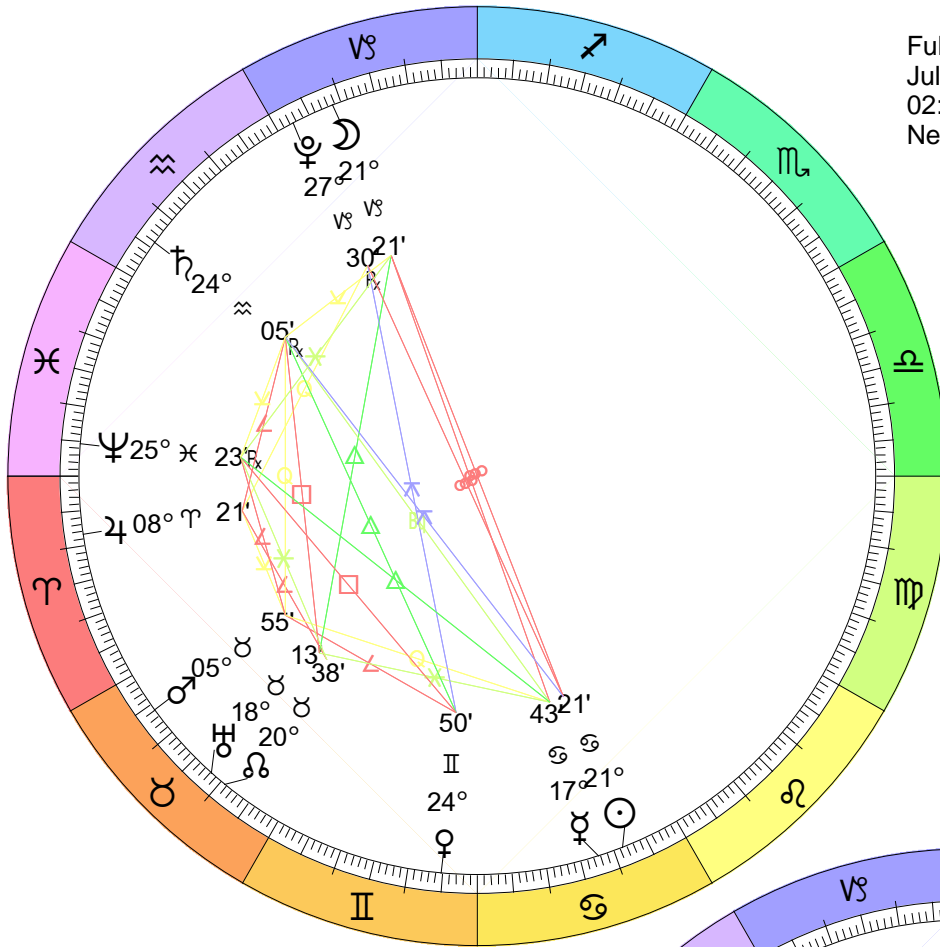

New Moon
 Apr 30, 2022
 04:28:22 PM EDT
 New York, NY 074W00'23" 40N42'51"

Lunation Charts for May 2022

Full Moon (Flower Moon)
 Eclipse (Umbral)
 May 16, 2022
 00:15:36 AM EDT
 New York, NY 074W00'23" 40N42'51"

New Moon
 May 30, 2022
 07:30:53 AM EDT
 New York, NY 074W00'23" 40N42'51"

Lunation Charts for June 2022

Full Moon (Honey Moon)
 Jun 14, 2022
 07:52:26 AM EDT
 New York, NY 074W00'23" 40N42'51"

New Moon
 Jun 28, 2022
 10:53:46 PM EDT
 New York, NY 074W00'23" 40N42'51"

Lunation Charts for July 2022

Full Moon (Buck Moon)
 Jul 13, 2022
 02:38:01 PM EDT
 New York, NY 074W00'23" 40N42'51"

New Moon
 Jul 28, 2022
 01:55:44 PM EDT
 New York, NY 074W00'23" 40N42'51"

Lunation Charts for August 2022

New Moon
 Sep 25, 2022
 05:55:43 PM EDT
 New York, NY 074W00'23" 40N42'51"

Lunation Charts for October 2022

Full Moon (Hunter's Moon)
 Oct 9, 2022
 04:55:29 PM EDT
 New York, NY 074W00'23" 40N42'51"

New Moon
 Oct 25, 2022
 06:49:40 AM EDT
 New York, NY 074W00'23" 40N42'51"