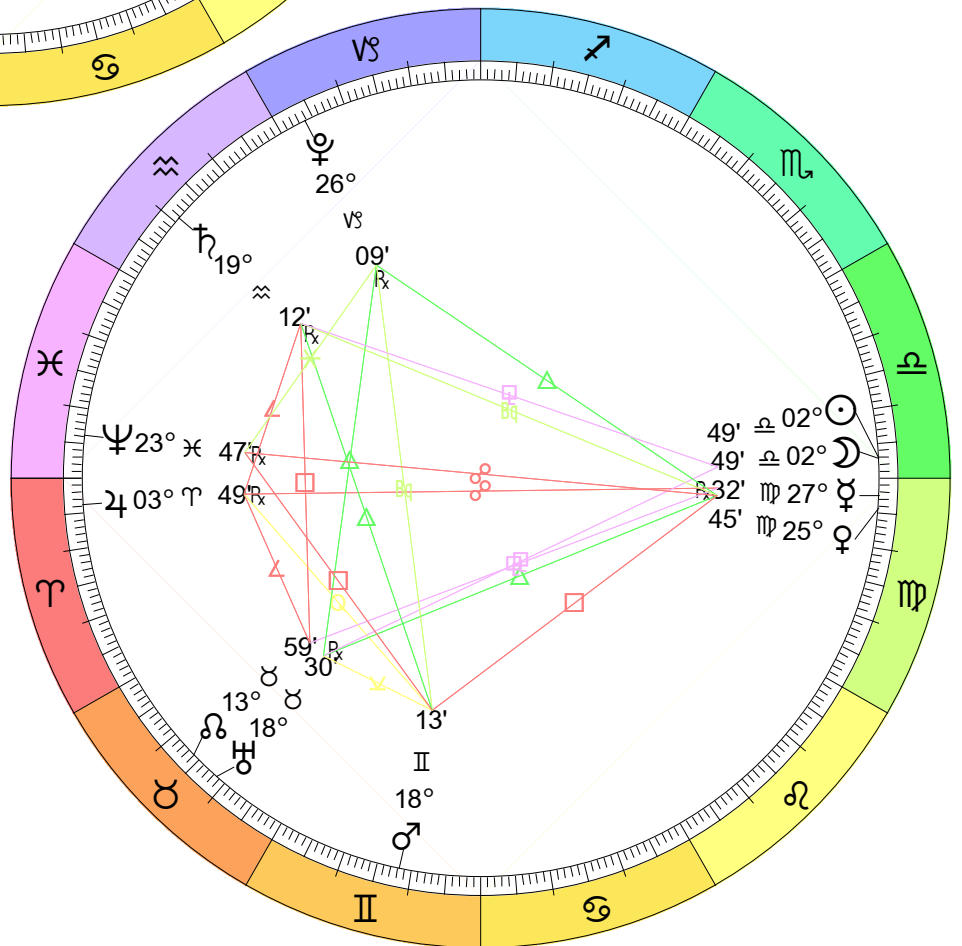

New Moon
 May 30, 2022
 07:30:53 AM EDT
 New York, NY 074W00'23" 40N42'51"

Lunation Charts for June 2022

Full Moon (Honey Moon)
 Jun 14, 2022
 07:52:26 AM EDT
 New York, NY 074W00'23" 40N42'51"

New Moon
 Jun 28, 2022
 10:53:46 PM EDT
 New York, NY 074W00'23" 40N42'51"

Lunation Charts for July 2022

Full Moon (Buck Moon)
 Jul 13, 2022
 02:38:01 PM EDT
 New York, NY 074W00'23" 40N42'51"

New Moon
 Jul 28, 2022
 01:55:44 PM EDT
 New York, NY 074W00'23" 40N42'51"

Lunation Charts for August 2022

Full Moon (Sturgeon Moon)
 Aug 11, 2022
 09:36:53 PM EDT
 New York, NY 074W00'23" 40N42'51"

New Moon
 Aug 27, 2022
 04:17:30 AM EDT
 New York, NY 074W00'23" 40N42'51"

Lunation Charts for September 2022

Full Moon (Harvest Moon)
 Sep 10, 2022
 06:00:11 AM EDT
 New York, NY 074W00'23" 40N42'51"

New Moon
 Sep 25, 2022
 05:55:43 PM EDT
 New York, NY 074W00'23" 40N42'51"

Lunation Charts for October 2022

Full Moon (Hunter's Moon)
 Oct 9, 2022
 04:55:29 PM EDT
 New York, NY 074W00'23" 40N42'51"

New Moon
 Oct 25, 2022
 06:49:40 AM EDT
 New York, NY 074W00'23" 40N42'51"