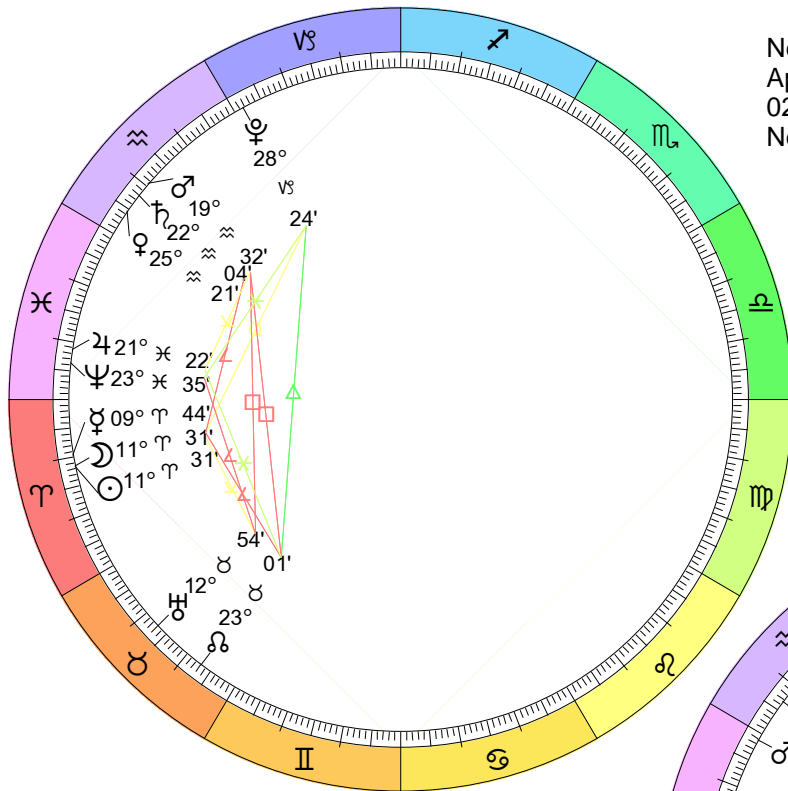

Lunation Charts for January 2022

New Moon
 Jan 2, 2022
 01:34:41 PM EST
 New York, NY 074W00'23" 40N42'51"

Full Moon (Wolf Moon)
 Jan 17, 2022
 06:49:52 PM EST
 New York, NY 074W00'23" 40N42'51"

Lunation Charts for February 2022

New Moon
 Feb 1, 2022
 00:46:39 AM EST
 New York, NY 074W00'23" 40N42'51"

Full Moon (Snow Moon)
 Feb 16, 2022
 11:57:44 AM EST
 New York, NY 074W00'23" 40N42'51"

Lunation Charts for March 2022

New Moon
Mar 2, 2022
12:36:03 PM EST
New York, NY 074W00'23" 40N42'51"

Full Moon (Worm Moon)
Mar 18, 2022
03:18:01 AM EDT
New York, NY 074W00'23" 40N42'51"

Lunation Charts for April 2022

New Moon
 Apr 1, 2022
 02:25:45 AM EDT
 New York, NY 074W00'23" 40N42'51"

Full Moon (Egg Moon)
 Apr 16, 2022
 02:56:03 PM EDT
 New York, NY 074W00'23" 40N42'51"

New Moon
 Apr 30, 2022
 04:28:22 PM EDT
 New York, NY 074W00'23" 40N42'51"

Lunation Charts for May 2022

Full Moon (Flower Moon)
 Eclipse (Umbral)
 May 16, 2022
 00:15:36 AM EDT
 New York, NY 074W00'23" 40N42'51"