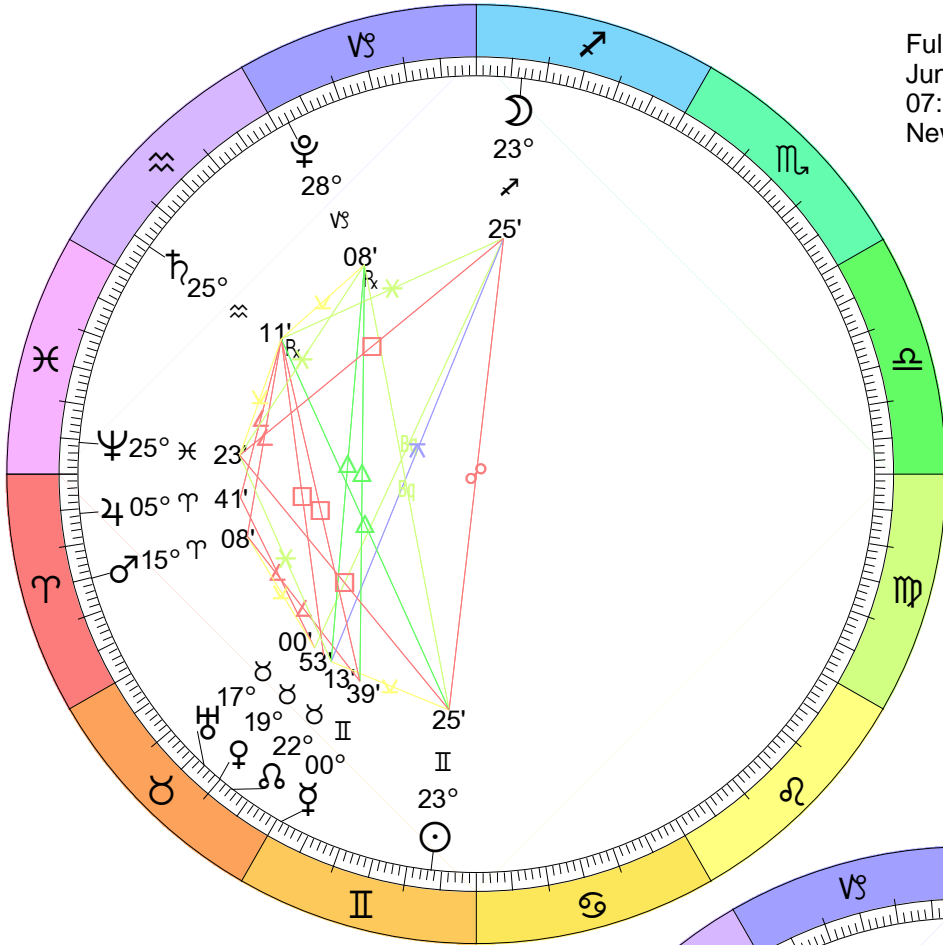

Full Moon (Worm Moon)
Mar 18, 2022
03:18:01 AM EDT
New York, NY 074W00'23" 40N42'51"

Lunation Charts for April 2022

New Moon
 Apr 1, 2022
 02:25:45 AM EDT
 New York, NY 074W00'23" 40N42'51"

Full Moon (Egg Moon)
 Apr 16, 2022
 02:56:03 PM EDT
 New York, NY 074W00'23" 40N42'51"

New Moon
 Apr 30, 2022
 04:28:22 PM EDT
 New York, NY 074W00'23" 40N42'51"

Lunation Charts for May 2022

Full Moon (Flower Moon)
 Eclipse (Umbral)
 May 16, 2022
 00:15:36 AM EDT
 New York, NY 074W00'23" 40N42'51"

New Moon
 May 30, 2022
 07:30:53 AM EDT
 New York, NY 074W00'23" 40N42'51"

Lunation Charts for June 2022

Full Moon (Honey Moon)
 Jun 14, 2022
 07:52:26 AM EDT
 New York, NY 074W00'23" 40N42'51"

New Moon
 Jun 28, 2022
 10:53:46 PM EDT
 New York, NY 074W00'23" 40N42'51"

New Moon
 Sep 25, 2022
 05:55:43 PM EDT
 New York, NY 074W00'23" 40N42'51"

Lunation Charts for October 2022

Full Moon (Hunter's Moon)
 Oct 9, 2022
 04:55:29 PM EDT
 New York, NY 074W00'23" 40N42'51"

New Moon
 Oct 25, 2022
 06:49:40 AM EDT
 New York, NY 074W00'23" 40N42'51"