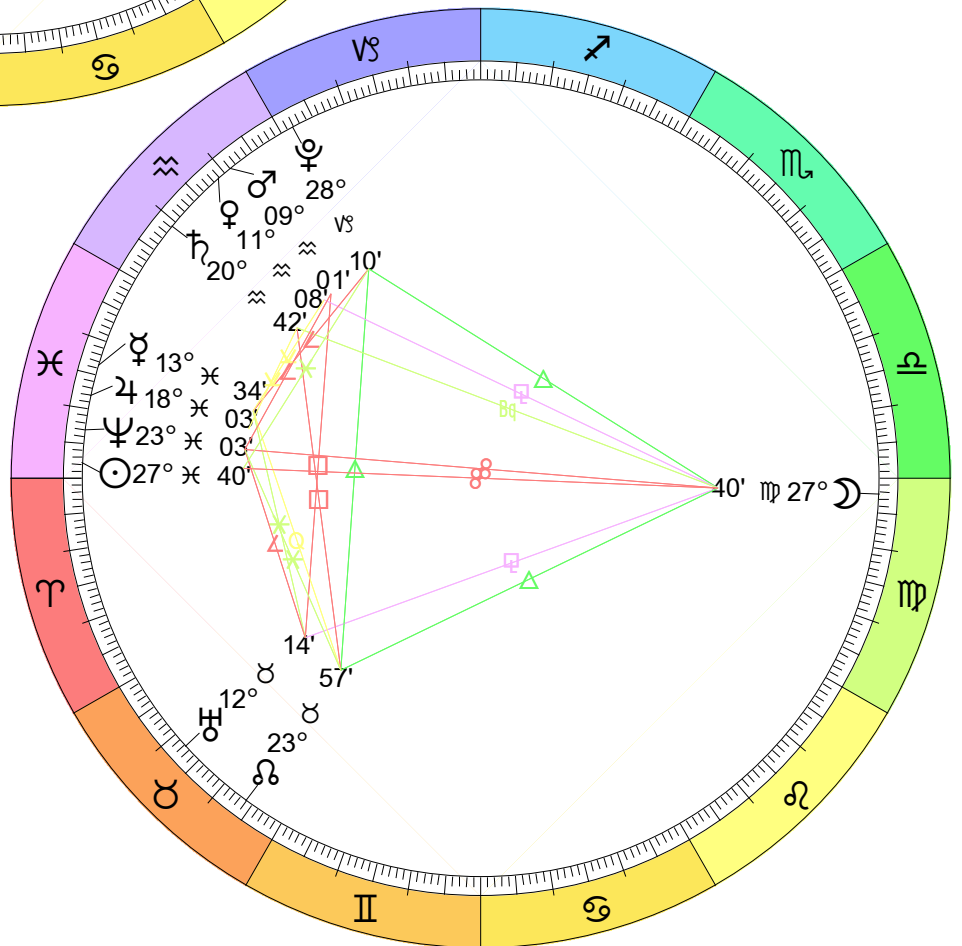

Lunation Charts for January 2022

New Moon
 Jan 2, 2022
 01:34:41 PM EST
 New York, NY 074W00'23" 40N42'51"

Full Moon (Wolf Moon)
 Jan 17, 2022
 06:49:52 PM EST
 New York, NY 074W00'23" 40N42'51"

Lunation Charts for February 2022

New Moon
 Feb 1, 2022
 00:46:39 AM EST
 New York, NY 074W00'23" 40N42'51"

Full Moon (Snow Moon)
 Feb 16, 2022
 11:57:44 AM EST
 New York, NY 074W00'23" 40N42'51"

Lunation Charts for March 2022

New Moon
Mar 2, 2022
12:36:03 PM EST
New York, NY 074W00'23" 40N42'51"

Full Moon (Worm Moon)
Mar 18, 2022
03:18:01 AM EDT
New York, NY 074W00'23" 40N42'51"

Lunation Charts for April 2022

New Moon
 Apr 1, 2022
 02:25:45 AM EDT
 New York, NY 074W00'23" 40N42'51"

Full Moon (Egg Moon)
 Apr 16, 2022
 02:56:03 PM EDT
 New York, NY 074W00'23" 40N42'51"

New Moon
 Apr 30, 2022
 04:28:22 PM EDT
 New York, NY 074W00'23" 40N42'51"

Lunation Charts for May 2022

Full Moon (Flower Moon)
 Eclipse (Umbral)
 May 16, 2022
 00:15:36 AM EDT
 New York, NY 074W00'23" 40N42'51"