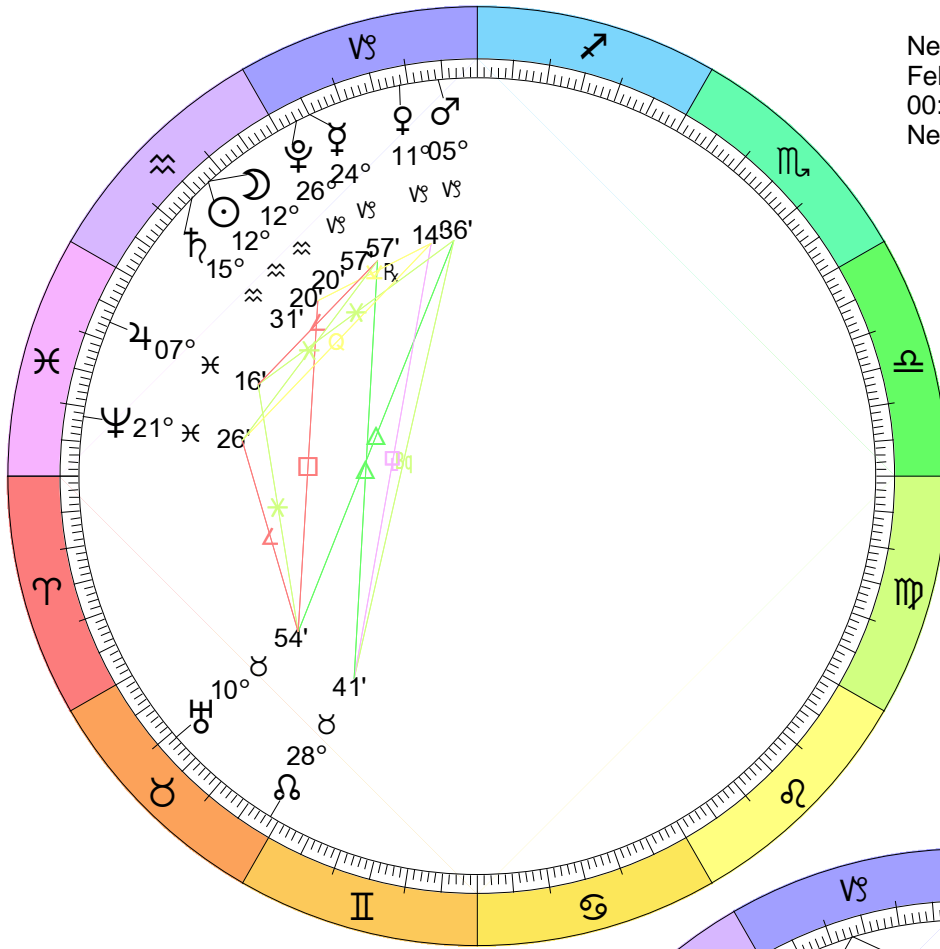

Lunation Charts for January 2022

New Moon
 Jan 2, 2022
 01:34:41 PM EST
 New York, NY 074W00'23" 40N42'51"

Full Moon (Wolf Moon)
 Jan 17, 2022
 06:49:52 PM EST
 New York, NY 074W00'23" 40N42'51"

Lunation Charts for February 2022

New Moon
 Feb 1, 2022
 00:46:39 AM EST
 New York, NY 074W00'23" 40N42'51"

Full Moon (Snow Moon)
 Feb 16, 2022
 11:57:44 AM EST
 New York, NY 074W00'23" 40N42'51"

Lunation Charts for March 2022

New Moon
Mar 2, 2022
12:36:03 PM EST
New York, NY 074W00'23" 40N42'51"

Full Moon (Worm Moon)
Mar 18, 2022
03:18:01 AM EDT
New York, NY 074W00'23" 40N42'51"

Lunation Charts for April 2022

New Moon
 Apr 1, 2022
 02:25:45 AM EDT
 New York, NY 074W00'23" 40N42'51"

Full Moon (Egg Moon)
 Apr 16, 2022
 02:56:03 PM EDT
 New York, NY 074W00'23" 40N42'51"

New Moon
 Sep 25, 2022
 05:55:43 PM EDT
 New York, NY 074W00'23" 40N42'51"

Lunation Charts for October 2022

Full Moon (Hunter's Moon)
 Oct 9, 2022
 04:55:29 PM EDT
 New York, NY 074W00'23" 40N42'51"

New Moon
 Oct 25, 2022
 06:49:40 AM EDT
 New York, NY 074W00'23" 40N42'51"