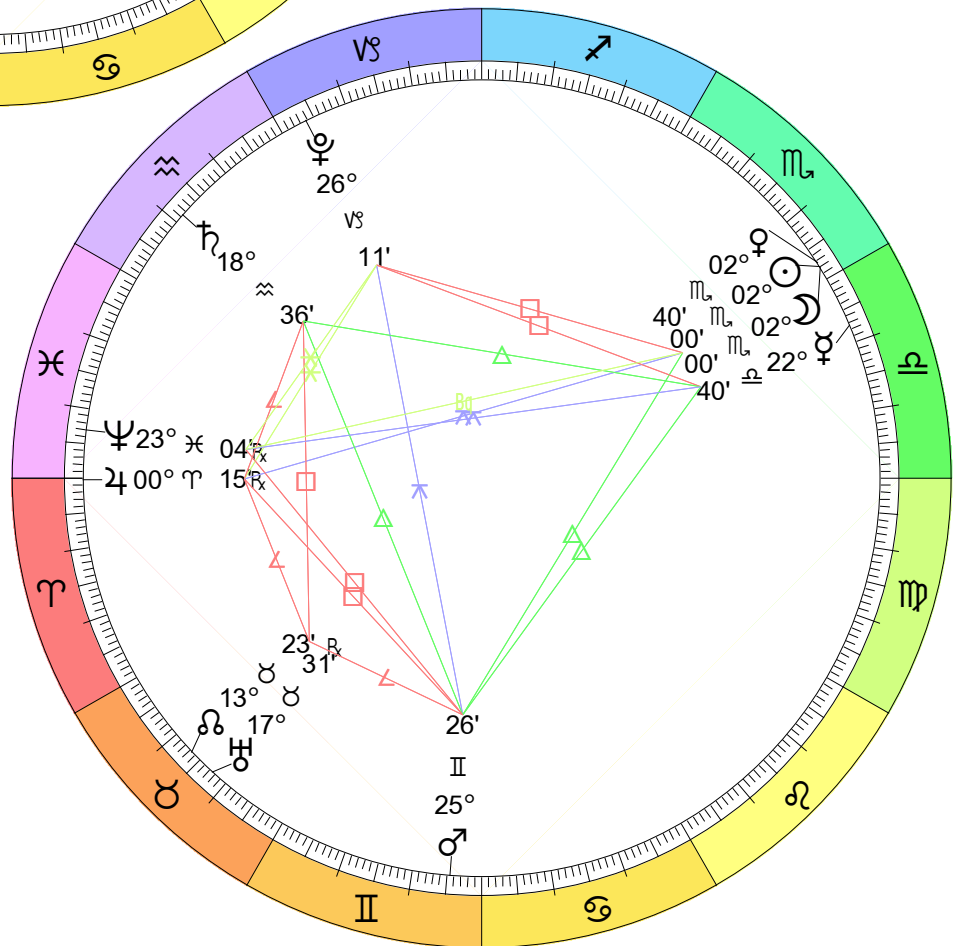

Lunation Charts for July 2022

Full Moon (Buck Moon)
 Jul 13, 2022
 02:38:01 PM EDT
 New York, NY 074W00'23" 40N42'51"

New Moon
 Jul 28, 2022
 01:55:44 PM EDT
 New York, NY 074W00'23" 40N42'51"

Lunation Charts for August 2022

Full Moon (Sturgeon Moon)
 Aug 11, 2022
 09:36:53 PM EDT
 New York, NY 074W00'23" 40N42'51"

New Moon
 Aug 27, 2022
 04:17:30 AM EDT
 New York, NY 074W00'23" 40N42'51"

Lunation Charts for September 2022

Full Moon (Harvest Moon)
 Sep 10, 2022
 06:00:11 AM EDT
 New York, NY 074W00'23" 40N42'51"

New Moon
 Sep 25, 2022
 05:55:43 PM EDT
 New York, NY 074W00'23" 40N42'51"

Lunation Charts for October 2022

Full Moon (Hunter's Moon)
 Oct 9, 2022
 04:55:29 PM EDT
 New York, NY 074W00'23" 40N42'51"

New Moon
 Oct 25, 2022
 06:49:40 AM EDT
 New York, NY 074W00'23" 40N42'51"

Lunation Charts for November 2022

Lunation Charts for December 2022

Full Moon (Cold Moon)
 Dec 7, 2022
 11:09:29 PM EST
 New York, NY 074W00'23" 40N42'51"

New Moon
 Dec 23, 2022
 05:17:59 AM EST
 New York, NY 074W00'23" 40N42'51"